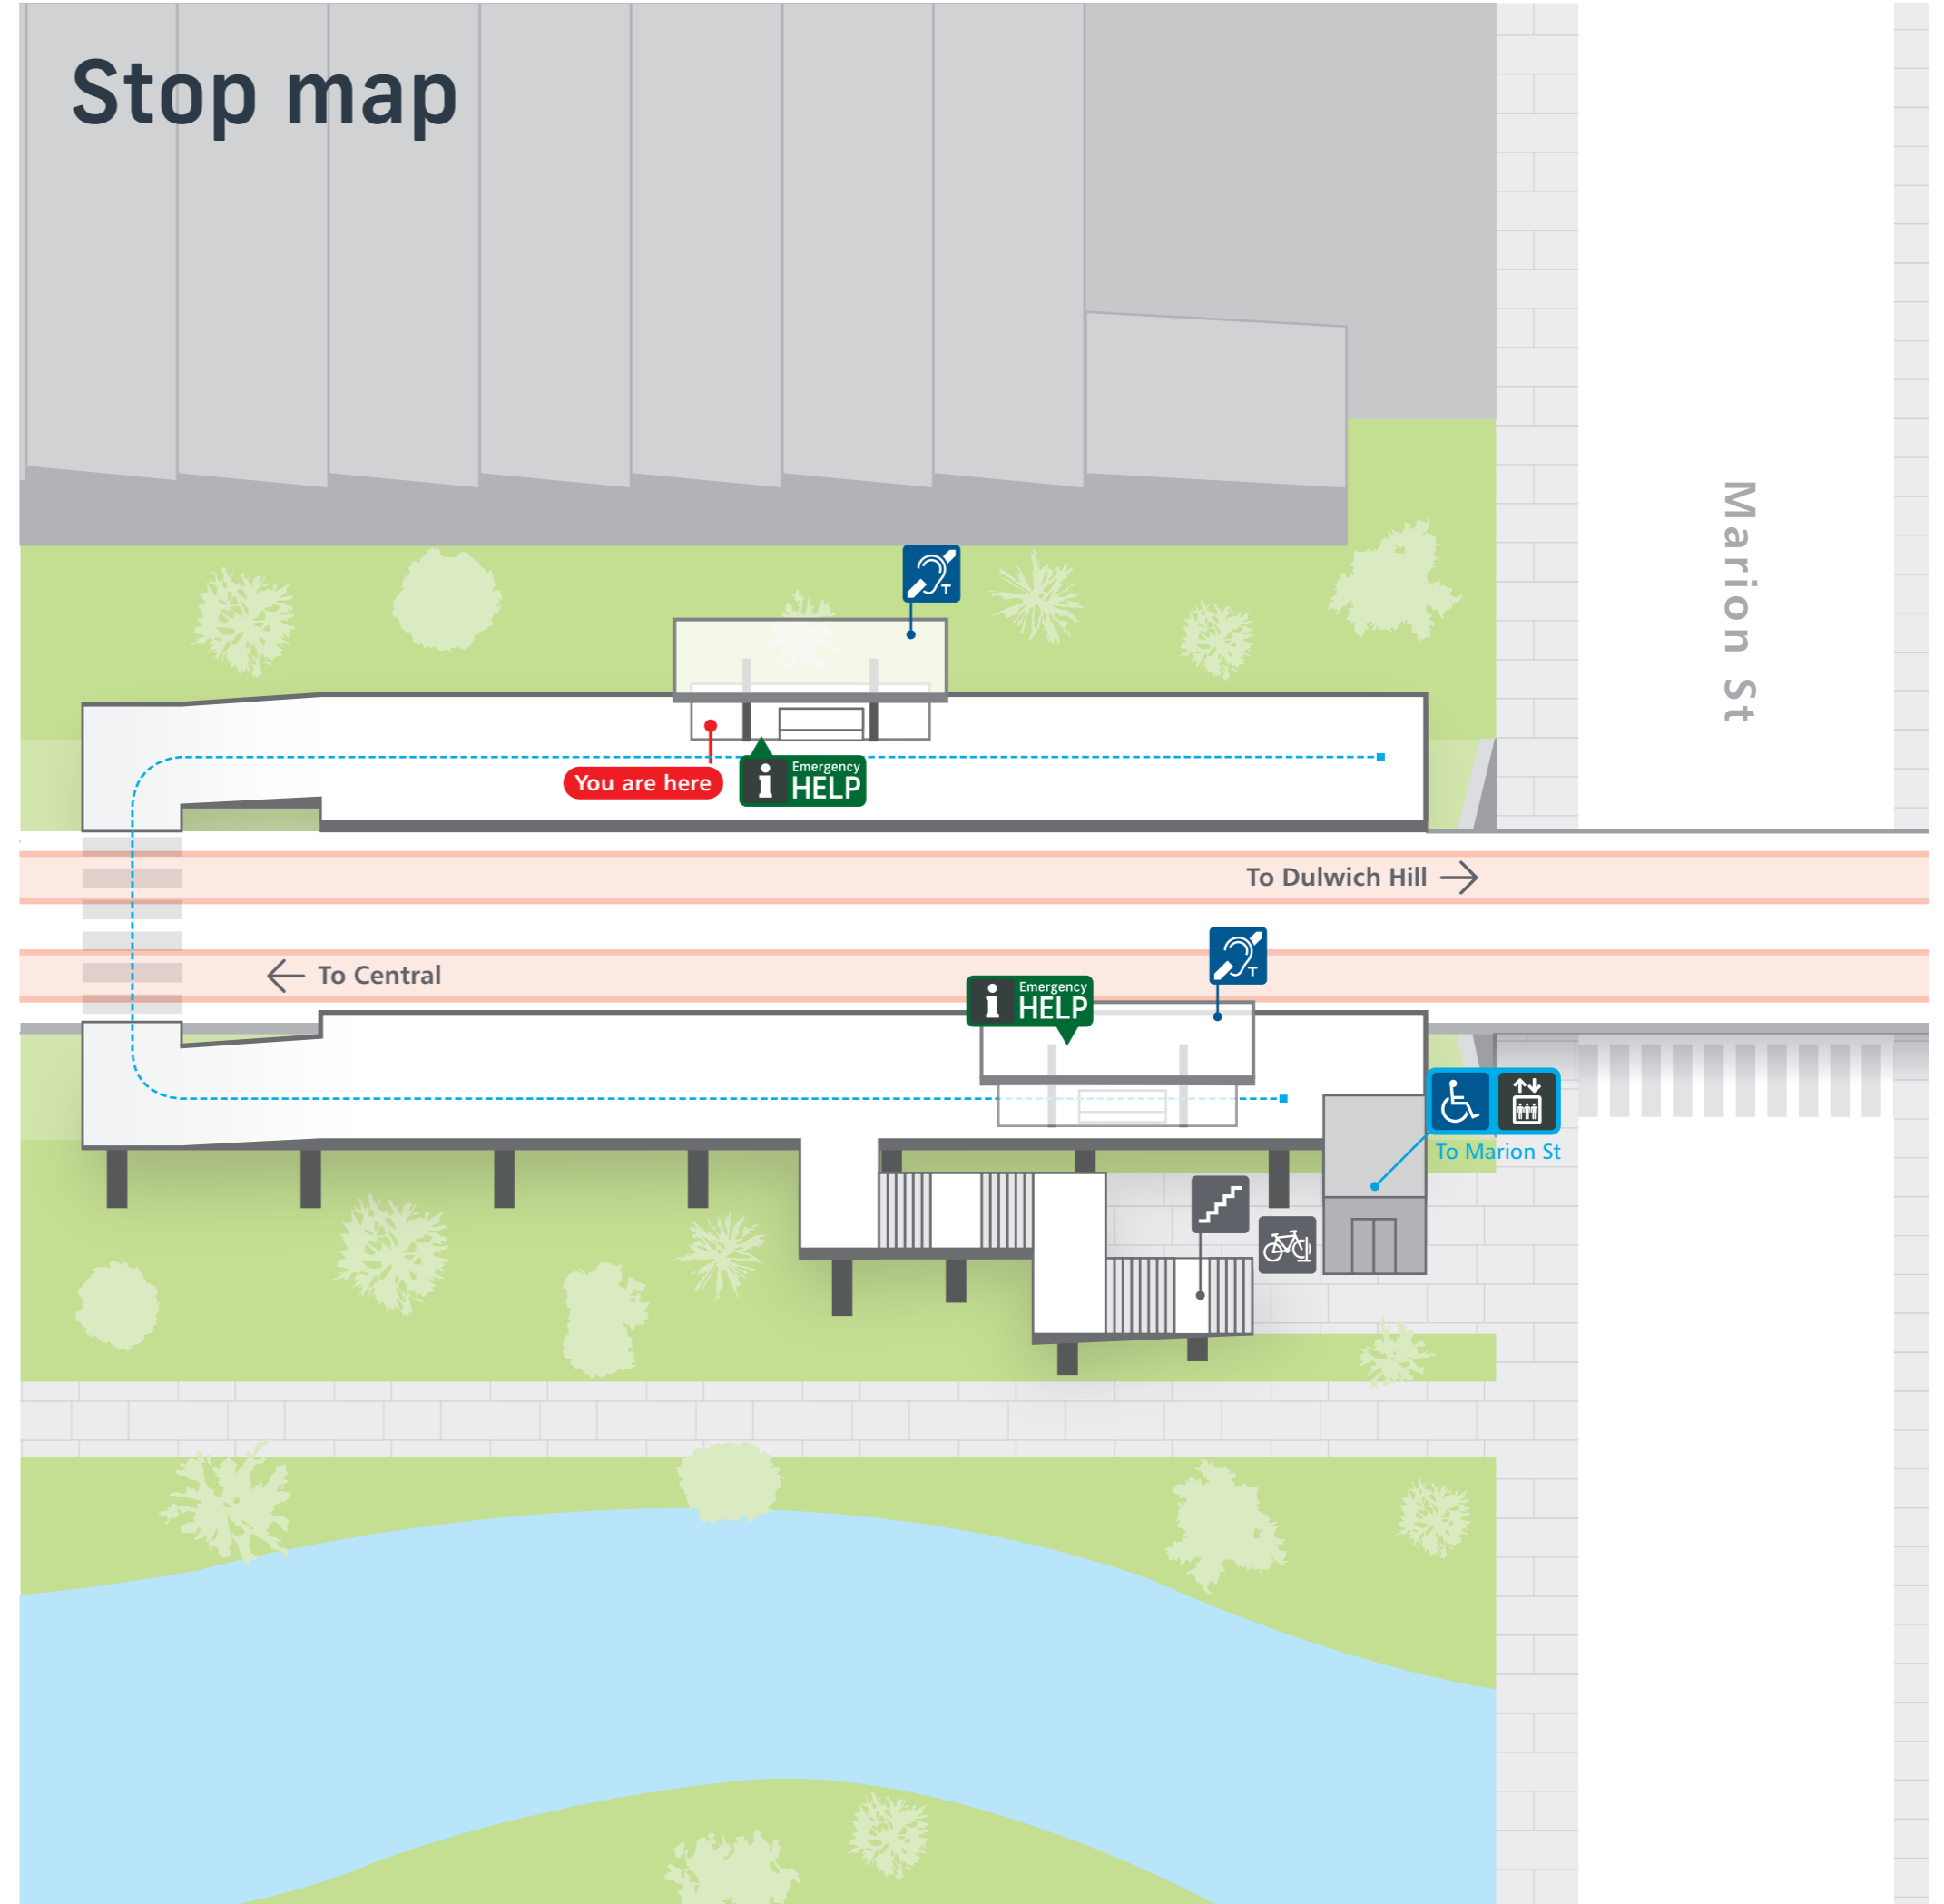

A kiss and ride bay is located on Marion St.

Bike parking spaces are located in this area. For locations refer to the Local area map below.

Customer assistance

Emergency Help Points link directly to staff who can assist you. Penalties may apply for misuse of Emergency Help Points.

Tap on and tap off, every time. Remember to both tap on and tap off to avoid a fine of up to \$550.00.

Destinations

- 1 Lambert Park
- 2 The Greenway

Sydney light rail network

L Light Rail

Sydney light rail lines