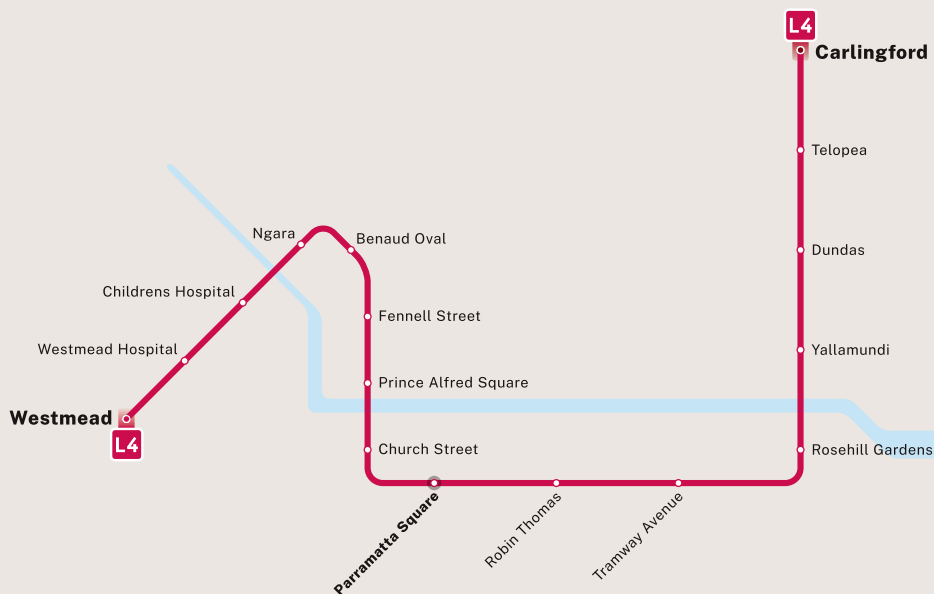

Parramatta light rail network

L Light Rail

Parramatta light rail lines

L4 Westmead & Carlingford Line
Westmead
Carlingford

End of line
 Interchange
 Stop
 NORTH
 All light rail stops are accessible
Check trip planners for light rail services and connections