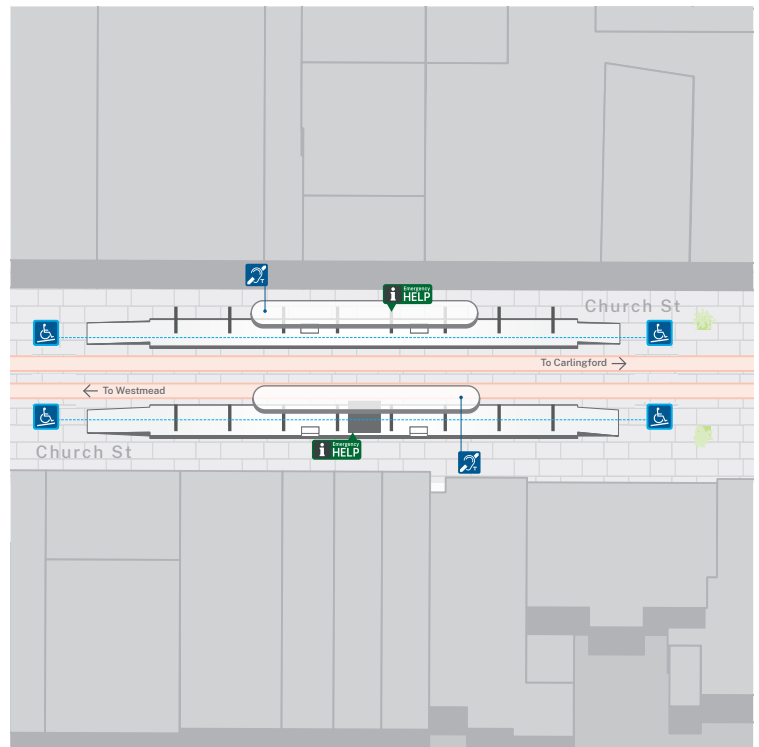

B Bus services depart from Bus stop 215066 towards Blacktown, City, Dural, Eastwood, Epping, Hornsby, Macquarie Park, North Parramatta, Oatlands, Pennant Hills, Sydney Olympic Park, Rouse Hill, West Ryde and Winston Hills.

Bike parking spaces are provided on George Street.

Customer assistance

Emergency HELP Points link directly to staff who can assist you. Penalties may apply for misuse of Emergency Help Points.

This stop is equipped with hearing loops below the shelter canopy. Use a T-Switch hearing aid to more easily hear customer announcements.

To report lost items visit transportnsw.info. For hearing or speech impairments, please contact the National Relay Service on 133 677 or visit relayservice.gov.au

Facilities

Toilets are available at Erby Place. Accessible toilets are available at Centenary Square and in Parramatta Park.

Visit toiletmap.gov.au for opening hours

Tickets

For light rail services, you can use an Opal card, a contactless credit or debit card or a linked device to pay for travel by tapping on and tapping off at the Opal readers on each platform.

Plan ahead and top up or purchase your Opal card online or from an Opal retailer. Visit transportnsw.info for more information.

Tap on and tap off, every time. Remember to both tap on and tap off to avoid a fine of up to $550.00.

Destinations

1 Dining Precinct