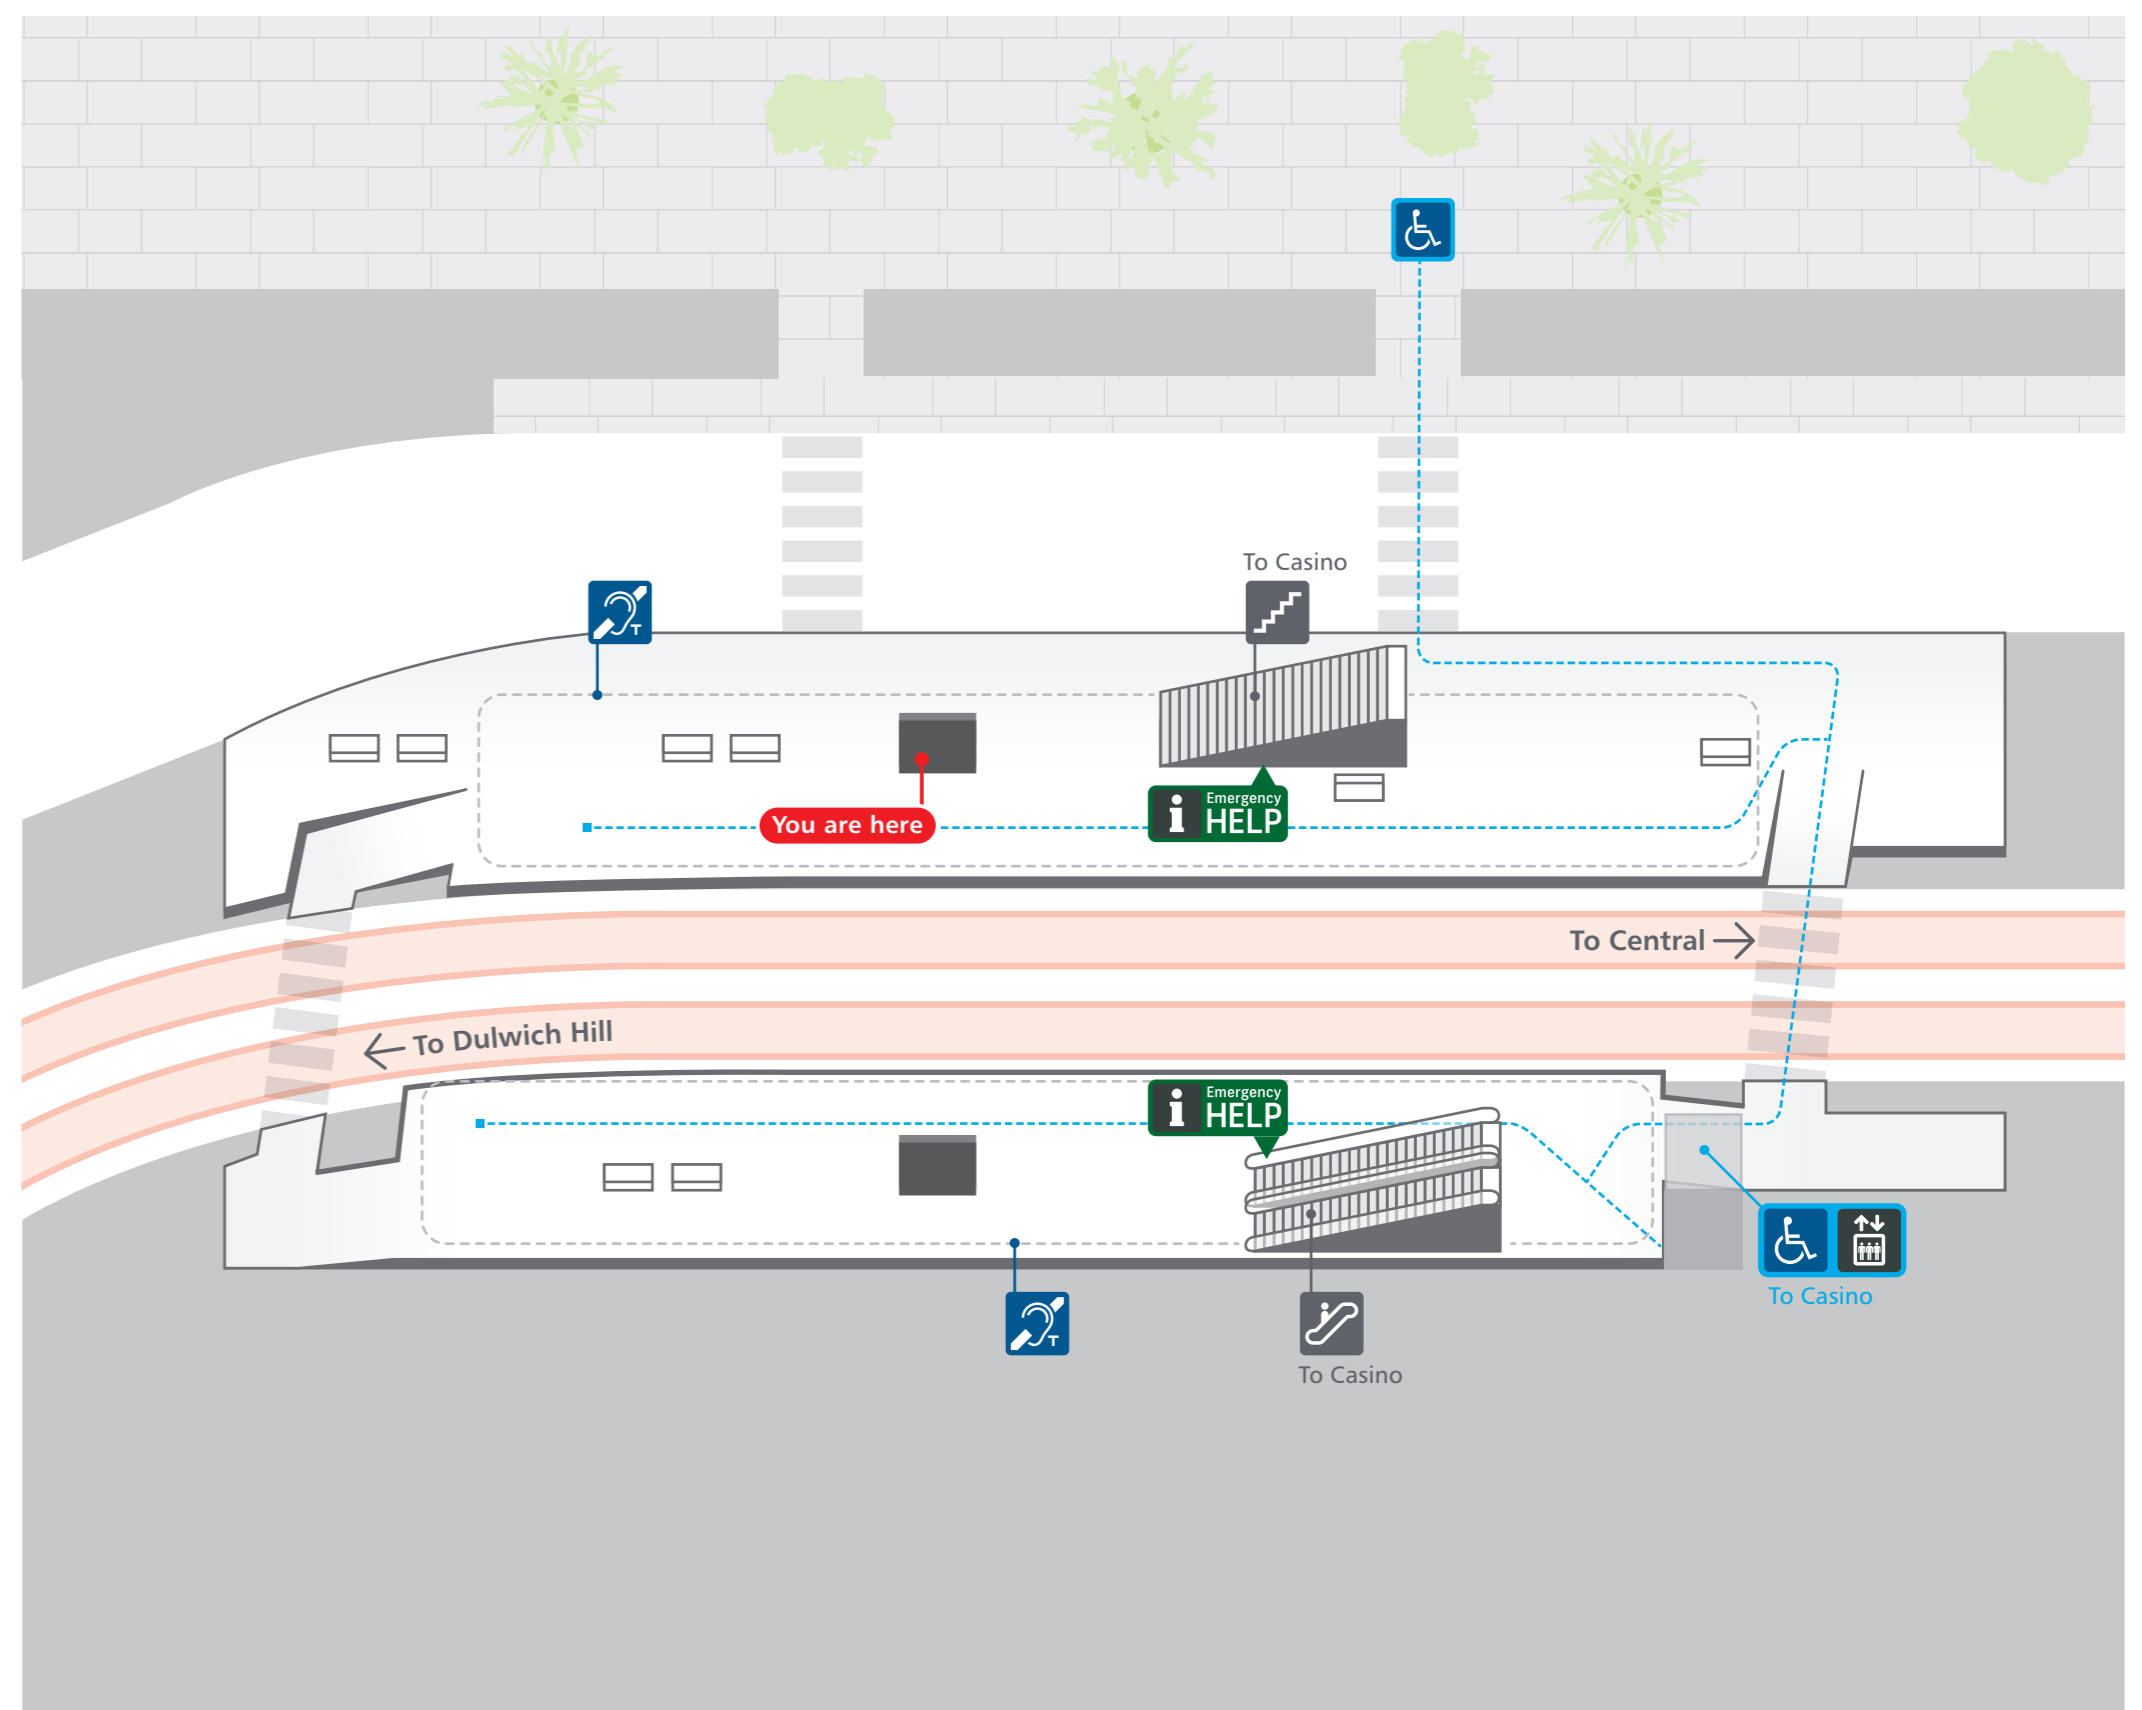

B Bus services depart from: Bus stop 200919 towards Bondi Junction
 For more details and of services from other bus stops nearby visit transportnsw.info

Customer assistance

Emergency HELP Emergency Help Points link directly to staff who can assist you. Penalties may apply for misuse of Emergency Help Points.

Destinations

- 1 Metcalfe Park
- 2 Australian National Maritime Museum
- 3 Pyrmont Bay Park
- 4 The Star Casino

Local area map

Stop map

Pirrama Rd

Sydney light rail network

L Light Rail

Sydney light rail lines

- L1** Dulwich Hill Line
Dulwich Hill
Central
- L2** Randwick Line
Circular Quay
Randwick
- L3** Kingsford Line
Circular Quay
Juniors Kingsford

Copyright © 2020 Transport for NSW