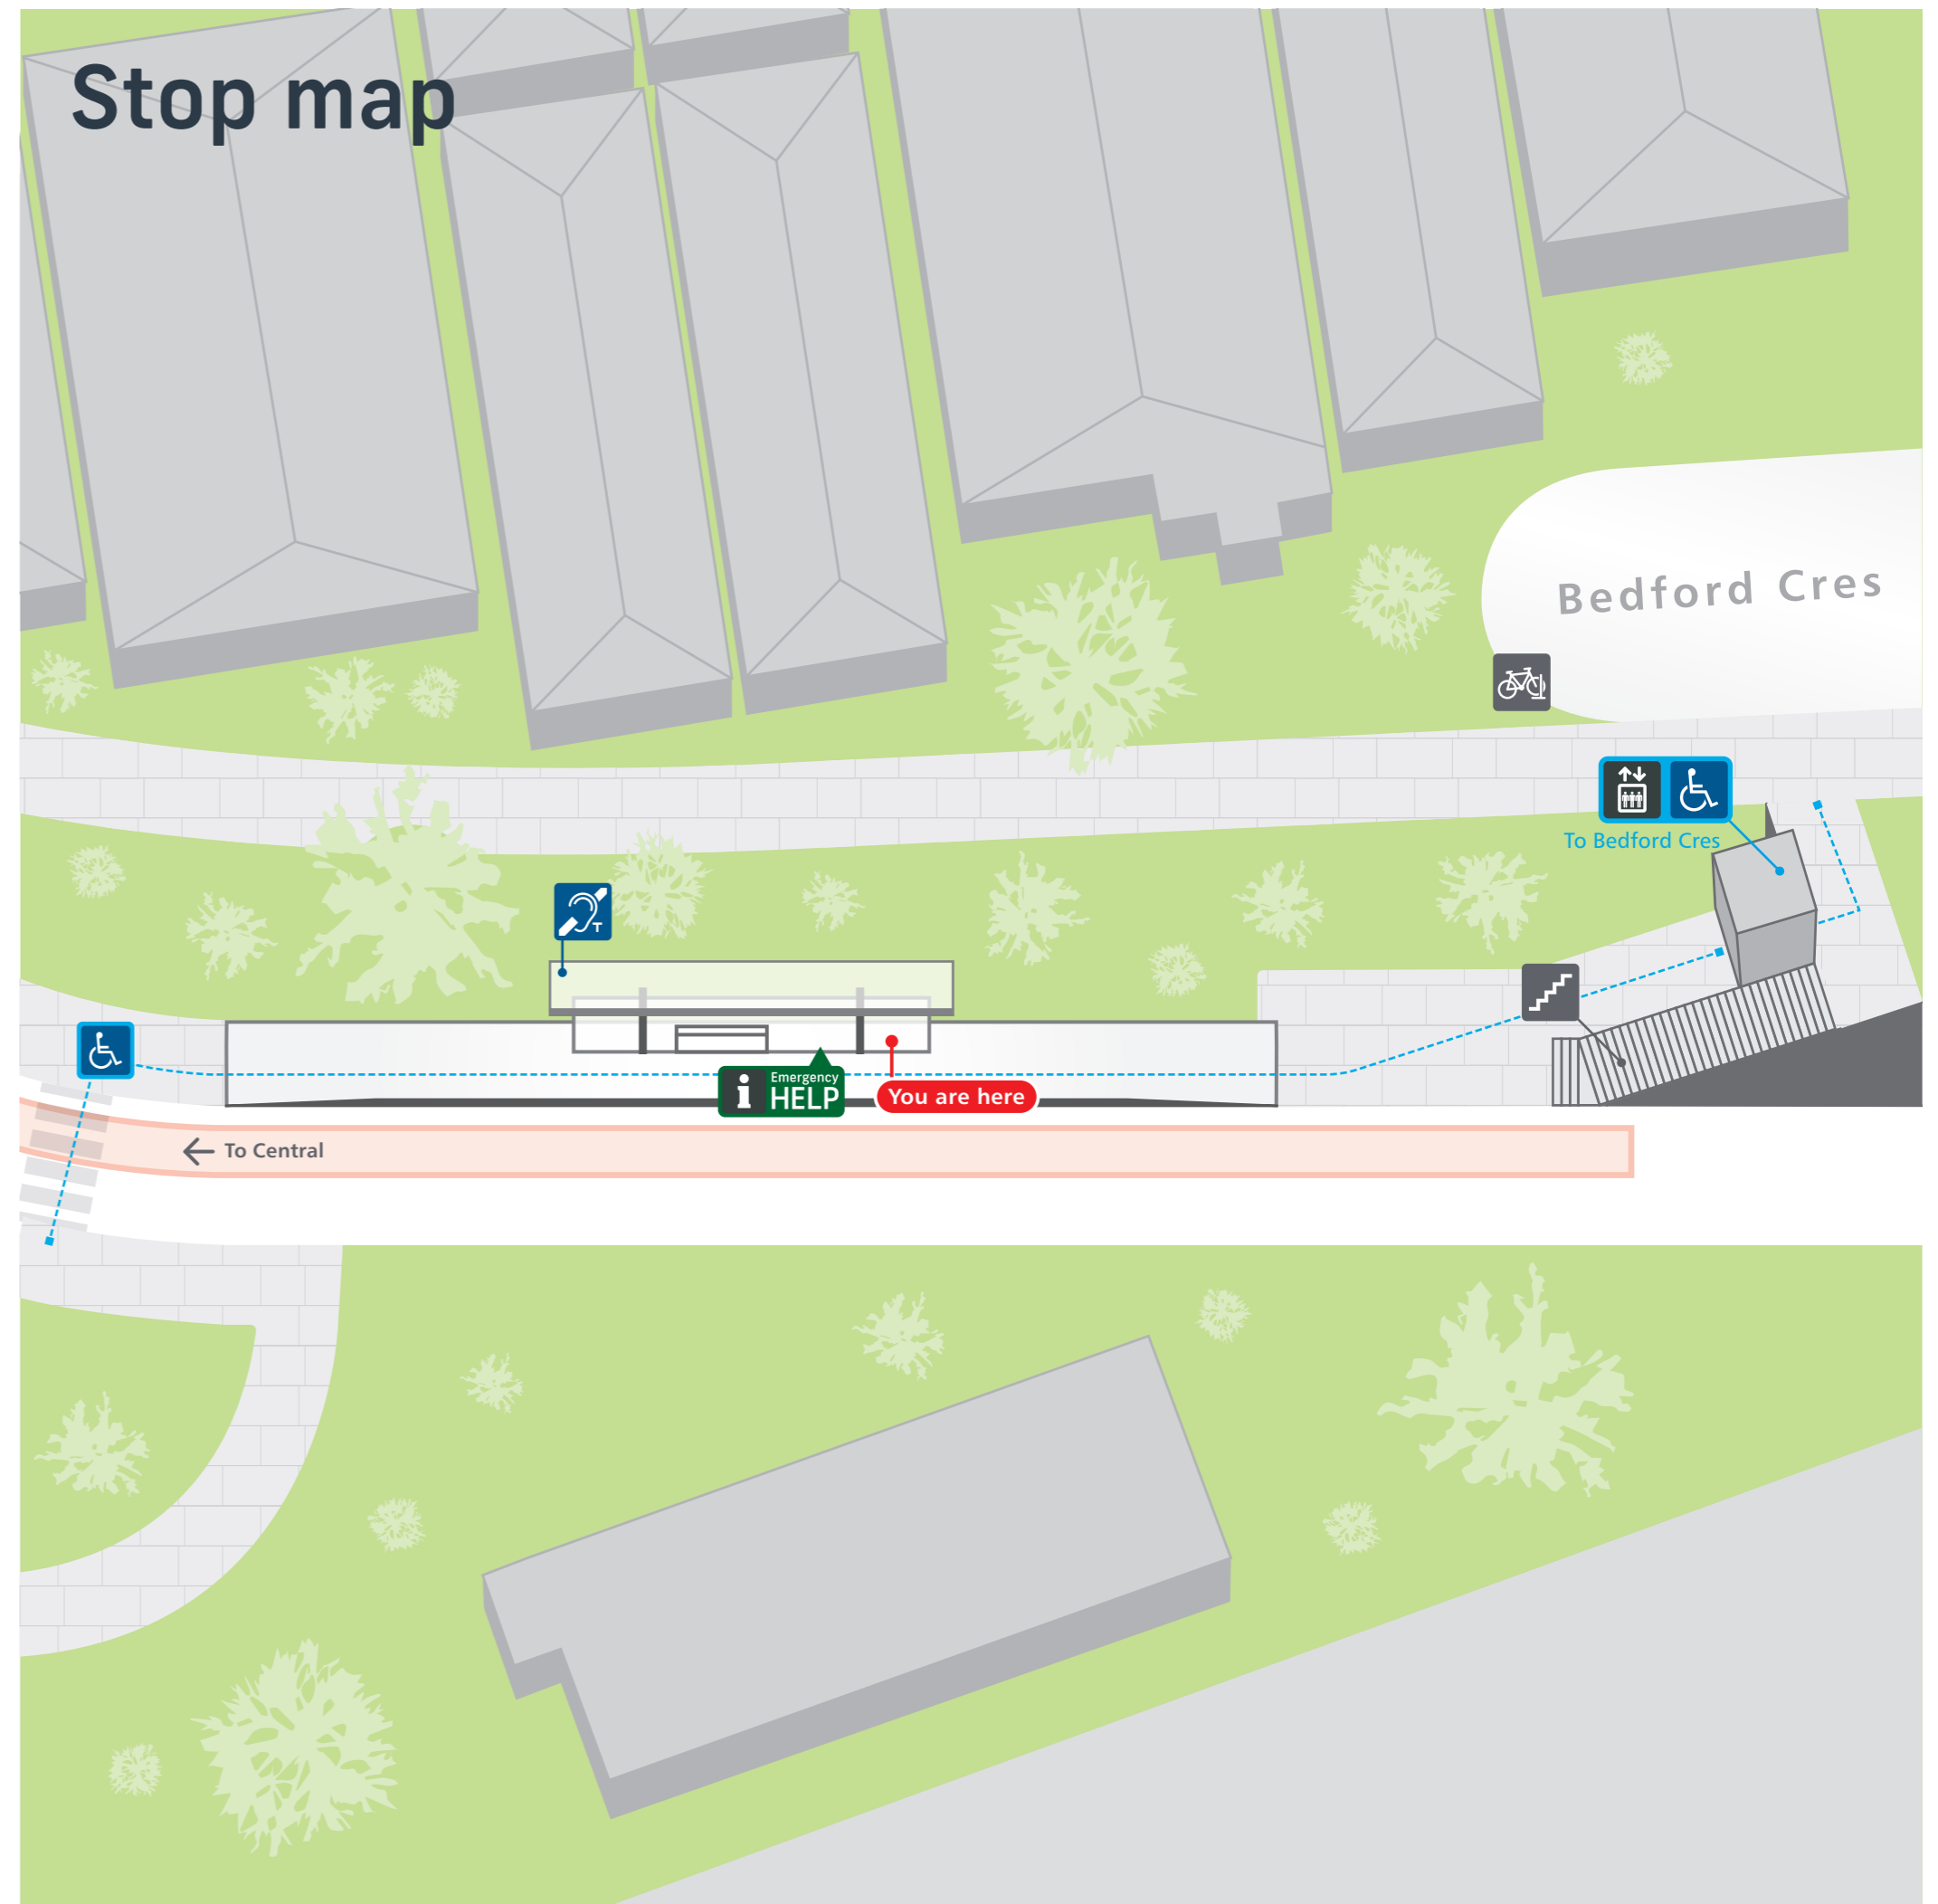

A kiss and ride bay is located on Bedford Cres.

Bike parking spaces are located in this area. For locations refer to the Local area map below.

Customer assistance

Emergency Help Points link directly to staff who can assist you. Penalties may apply for misuse of Emergency Help Points.

Tap on and tap off, every time. Remember to both tap on and tap off to avoid a fine of up to \$550.00.

Destinations

- 1 Dulwich Hill Skate Park
- 2 Jack Shanahan Reserve

Sydney light rail network

L Light Rail