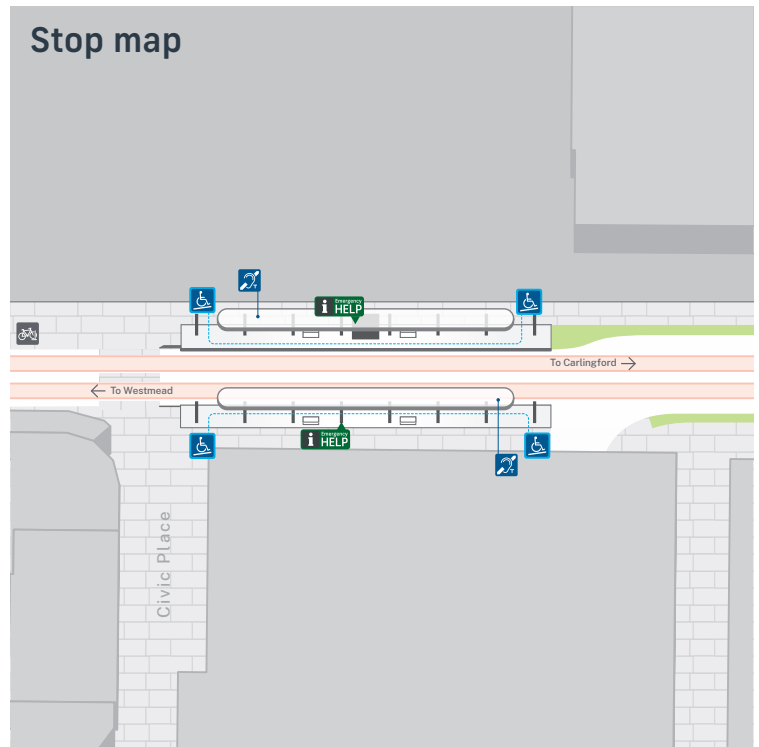

For more details, visit transportnsw.info

F Ferry services depart from Parramatta Wharf for the F3 route. Walk via Macquarie and Charles streets.

Bike parking spaces are provided on Macquarie Street.

Customer assistance

Emergency Help Points link directly to staff who can assist you. Penalties may apply for misuse of Emergency Help Points.

This stop is equipped with hearing loops below the shelter canopy. Use a T-Switch hearing aid to more easily hear customer announcements.

To report lost items visit transportnsw.info
For hearing or speech impairments, please contact the National Relay Service on 133 677 or visit relayservice.gov.au

Facilities

Accessible toilets are available at Centenary Square and Parramatta Station.
Visit toiletmap.gov.au for opening hours

Tickets

For light rail services, you can use an Opal card, a contactless credit or debit card or a linked device to pay for travel by tapping on and tapping off at the Opal readers on each platform.
 Plan ahead and top up or purchase your Opal card online or from an Opal retailer. Visit transportnsw.info for more information.
 Tap on and tap off, every time. Remember to both tap on and tap off to avoid a fine of up to $550.00.

Destinations

1. 1 Parramatta Town Hall
2. 2 PHIVE
3. 3 Western Sydney University - Parramatta City Campus
4. 4 Parramatta Square
5. 5 Westfield