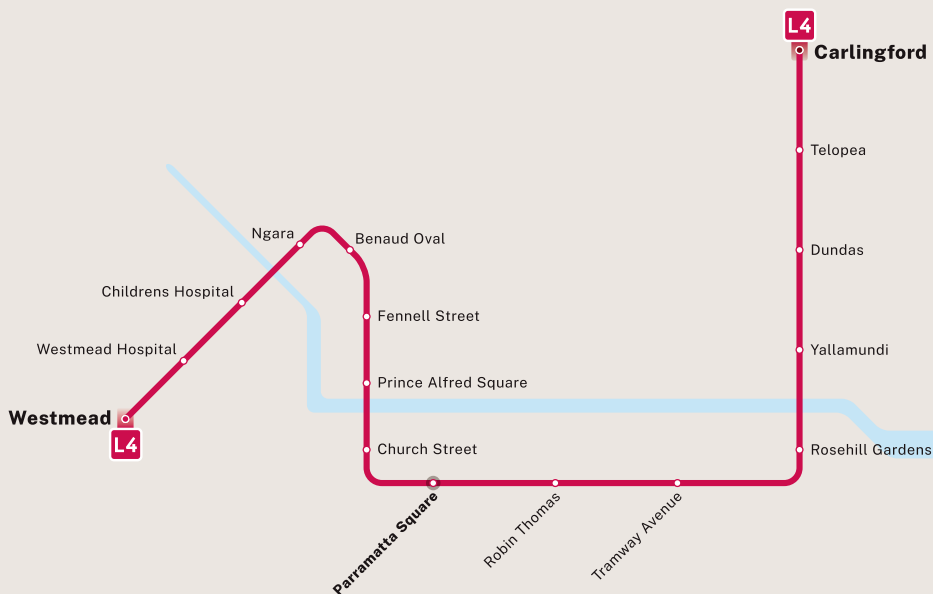

T Train services depart from Parramatta Station for T1, T2, T5, Intercity Blue Mountains and Western NSW Regional train lines.

B Bus services depart from Parramatta Station Bus Interchange. Refer to the Bus connections guide posters within Parramatta Station and Interchange for bus service details.

For more details, visit transportnsw.info

F Ferry services depart from Parramatta Wharf for the F3 route. Walk via Macquarie and Charles streets.

Bike parking spaces are provided on Macquarie Street.

Customer assistance

Destinations

- 1 Parramatta Town Hall
- 2 PHIVE
- 3 Western Sydney University - Parramatta City Campus
- 4 Parramatta Square
- 5 Westfield

Parramatta light rail network

L Light Rail

Parramatta light rail lines

L4 Westmead & Carlingford Line
Westmead
Carlingford

End of line
 Interchange
 Stop
 NORTH
 All light rail stops are accessible
Check trip planners for light rail services and connections