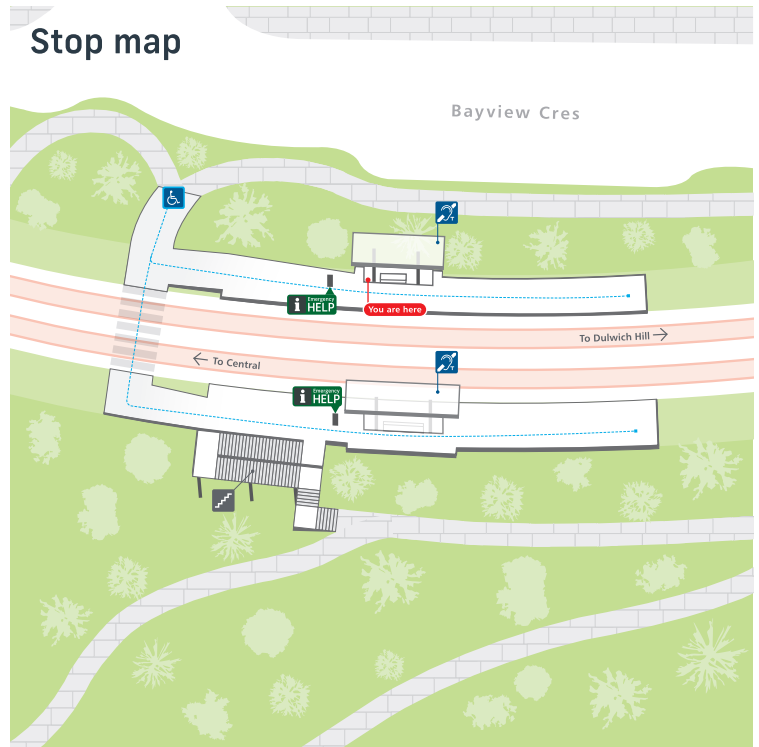

Stop guide

Next services information

Visit transportsw.info or scan this QR code for next services information

Transport connections

L L1 Dulwich Hill Line services operate Monday to Sunday 06:00 to 23:00 (midnight on Friday). From 7:00am to 7:30pm weekdays, services operate every 8-10 mins and at all other times, every 12-15 mins. Saturday, Sunday and Public Holidays services operate every 10-15 mins.

B Bus services depart from: Bus stop 203811 towards Central and Glebe Bus stop 203816 towards Balmain For more details and of services from other bus stops nearby visit transportsw.info

Customer assistance

HELP Emergency Help Points link directly to staff who can assist you. Penalties may apply for misuse of Emergency Help Points.

Tickets

OPAL For light rail services, you can use an Opal card, a contactless credit or debit card or a linked device to pay for travel by tapping on and tapping off at the Opal readers on each platform.

PLAN Plan ahead and top up or purchase your Opal card online or from an Opal retailer. Visit transportsw.info for more information.

TAP Tap on and tap off, every time. Remember to both tap on and tap off to avoid a fine of up to $550.00.

Destinations

1. 1 Rozelle Bay
2. 2 TAFE NSW Petersham, Annandale