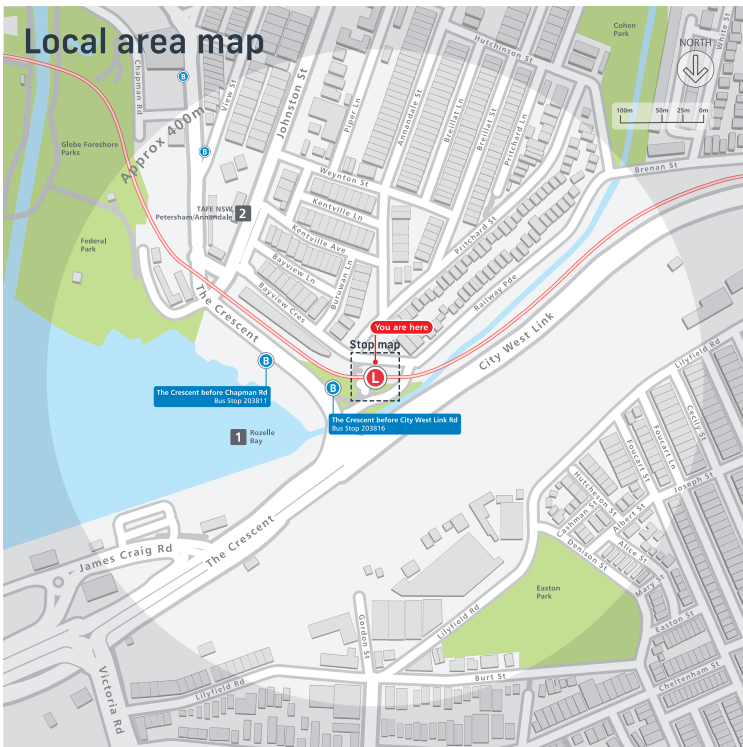

Stop guide

Next services information

Visit transportsw.info or scan this QR code for next services information

Transport connections

L L1 Dulwich Hill Line services operate Monday to Sunday 06:00 to 23:00 (midnight on Friday). From 7:00am to 7:30pm weekdays, services operate every 8-10 mins and at all other times, every 12-15 mins. Saturday, Sunday and Public Holidays services operate every 10-15 mins.

B Bus services depart from: Bus stop 203811 towards Central and Glebe Bus stop 203816 towards Balmain For more details and of services from other bus stops nearby visit transportsw.info

Customer assistance

HELP Emergency Help Points link directly to staff who can assist you. Penalties may apply for misuse of Emergency Help Points.

Tickets

OPAL For light rail services, you can use an Opal card, a contactless credit or debit card or a linked device to pay for travel by tapping on and tapping off at the Opal readers on each platform.

PLAN Plan ahead and top up or purchase your Opal card online or from an Opal retailer. Visit transportsw.info for more information.

TAP Tap on and tap off, every time. Remember to both tap on and tap off to avoid a fine of up to $550.00.

Destinations

1. 1 Rozelle Bay
2. 2 TAFE NSW Petersham, Annandale