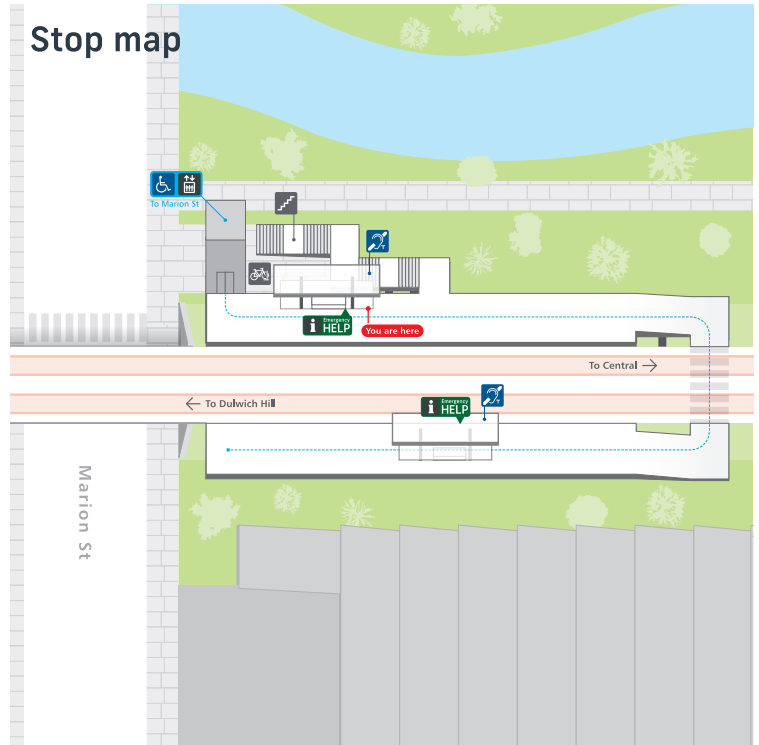

- A kiss and ride bay is located on Marion St.
- Bike parking spaces are located in this area. For locations refer to the Local area map above.

Customer assistance

- Emergency Help Points link directly to staff who can assist you. Penalties may apply for misuse of Emergency Help Points.
- This stop is equipped with hearing loops below the shelter canopy. Use a T-switch hearing aid to more easily hear customer announcements.
- To report lost items visit transportnsw.info or call 02 8584 5288, Monday to Friday 09:00 to 17:00 (excluding public holidays). For hearing or speech impairments, please contact the National Relay Service on 133 677 or visit relayservice.gov.au

Destinations

- Lambert Park
- The Greenway

Local area map

Stop map

Sydney light rail network

L Light Rail

Sydney light rail lines

- L1** **Dulwich Hill Line**
Dulwich Hill
Central
- L2** **Randwick Line**
Circular Quay
Randwick
- L3** **Kingsford Line**
Circular Quay
Juniors Kingsford