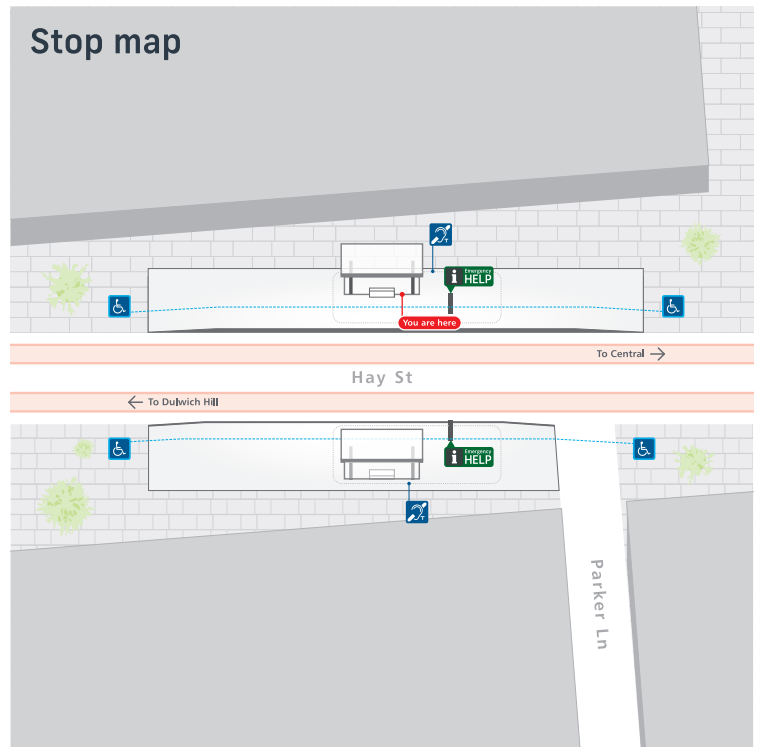

Stop guide

Next services information

Visit transportnsw.info or scan this QR code for next services information

Transport connections

L1 Dulwich Hill Line services operate Monday to Sunday 06:00 to 23:00 (midnight on Friday)

Coach bays are located on Pitt St and at Central Station on the Western Forecourt.

Taxi ranks are located at Goulburn St opposite World Square and at Central Station on the Western Forecourt.

A **kiss and ride** bay is located at Central Station on the Western Forecourt.

Customer assistance

Tickets

Light rail services you can use an Opal card, a contactless credit or debit card or a linked device to pay for travel by tapping on and tapping off at the Opal readers on each platform.

Plan ahead and top up or purchase your Opal card online or from an Opal retailer. Visit transportnsw.info for more information.

Tap on and tap off, every time. Remember to both tap on and tap off to avoid a fine of up to $550.00.

Destinations

1. 1 Sydney Central Local Court
2. 2 World Square
3. 3 NSW Civil & Administrative Tribunal
4. 4 Darling Square
5. 5 Chinatown
6. 6 Capitol Theatre
7. 7 Market City
8. 8 Belmore Park
9. 9 TAFE NSW Ultimo