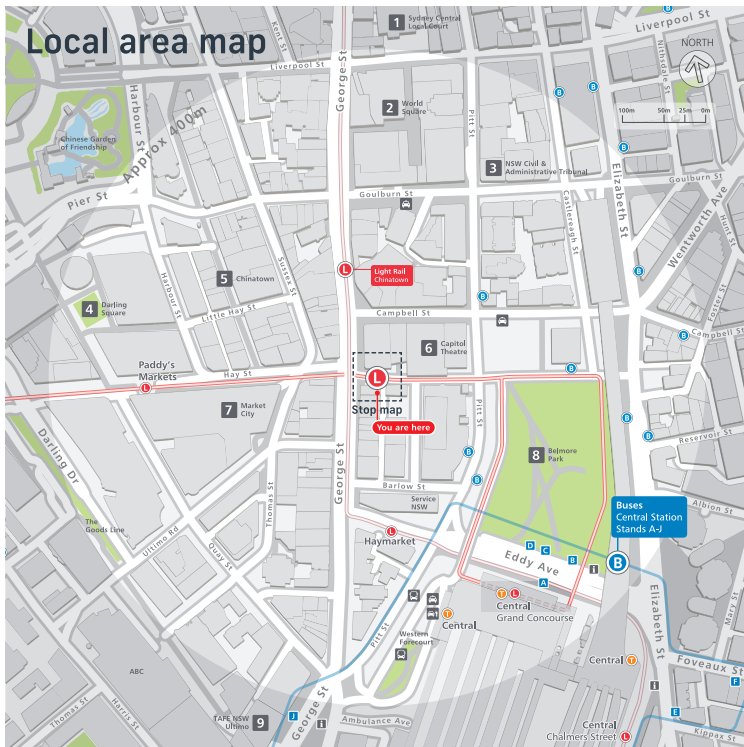

Stop guide

Next services information

Visit transportnsw.info or scan this QR code for next services information

Transport connections

L1 Dulwich Hill Line services operate Monday to Sunday 06:00 to 23:00 (midnight on Friday)

Coach bays are located on Pitt St and at Central Station on the Western Forecourt.

Taxi ranks are located at Goulburn St opposite World Square and at Central Station on the Western Forecourt.

A **kiss and ride** bay is located at Central Station on the Western Forecourt.

Customer assistance

Tickets

Light rail services you can use an Opal card, a contactless credit or debit card or a linked device to pay for travel by tapping on and tapping off at the Opal readers on each platform.

Plan ahead and top up or purchase your Opal card online or from an Opal retailer. Visit transportnsw.info for more information.

Tap on and tap off, every time. Remember to both tap on and tap off to avoid a fine of up to $550.00.

Destinations

1. 1 Sydney Central Local Court
2. 2 World Square
3. 3 NSW Civil & Administrative Tribunal
4. 4 Darling Square
5. 5 Chinatown
6. 6 Capitol Theatre
7. 7 Market City
8. 8 Belmore Park
9. 9 TAFE NSW Ultimo