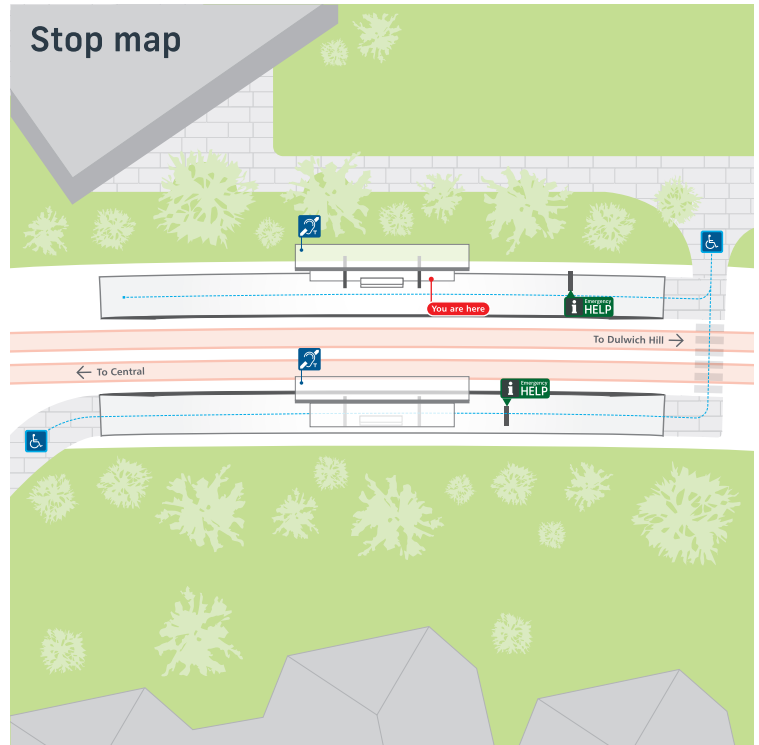

Stop guide

Next services information

Visit transportnsw.info or scan this QR code for next services information

Transport connections

1. **L1 Dulwich Hill Line service frequency:**
2. **Monday to Friday:**
   6am to 7am - 15 minutes
   7am to 10am - 8 minutes
   10am to 3pm - 10 minutes
   3pm to 7pm - 8 minutes
   7pm to 11pm (midnight on Friday) - 15 minutes
3. **Saturday:**
   6am to 9am - 15 minutes
   9am to 9pm - 10 minutes
   9pm to 11pm - 15 minutes
4. **Sunday and Public Holidays:**
   6am to 9am - 15 minutes
   9am to 7pm - 10 minutes
   7pm to 11pm - 15 minutes

1. **B** Bus services depart from: Bus stop 200926 towards Parramatta and Pyrmont
   Bus stop 200933 towards Bondi Junction and Central Pitt Street.
2. For more details and of services from other bus stops nearby visit transportnsw.info

Customer assistance

Tickets

1. For light rail services, you can use an Opal card, a contactless credit or debit card or a linked device to pay for travel by tapping on and tapping off at the Opal readers on each platform.
2. Plan ahead and top up or purchase your Opal card online or from an Opal retailer. Visit transportnsw.info for more information.
3. **Tap on and tap off, every time.** Remember to both tap on and tap off to avoid a fine of up to $550.00.

Destinations

1. 1 Wentworth Park
2. 2 Sydney Fish Market

Local area map

Stop map

Sydney light rail network

L Light Rail

Sydney light rail lines

- **L1 Dulwich Hill Line**
  Dulwich Hill
  Central
- **L2 Randwick Line**
  Circular Quay
  Randwick
- **L3 Kingsford Line**
  Circular Quay
  Juniors Kingsford

Copyright © 2020 Transport for NSW