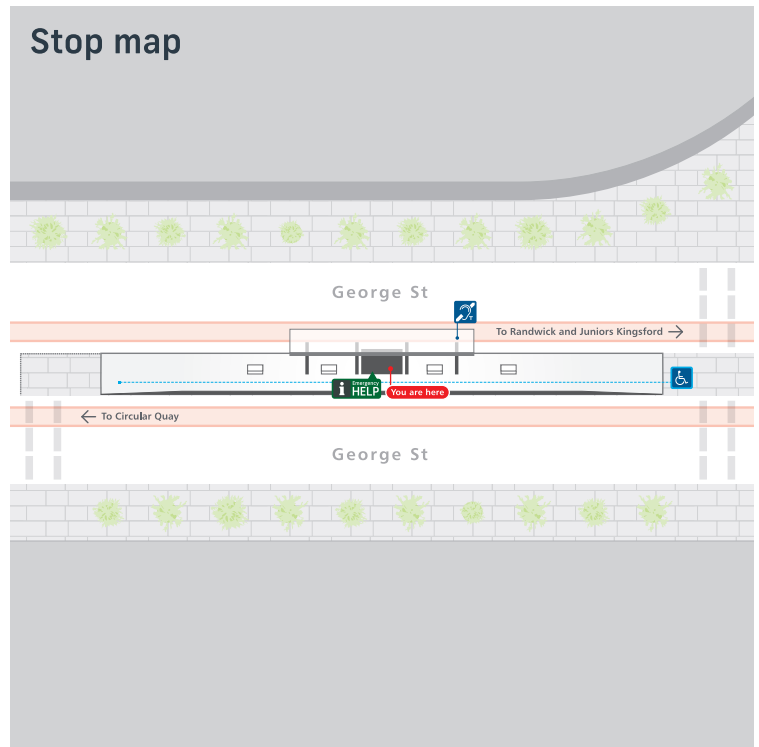

Stop guide

Next services information

Visit transportnsw.info or scan this QR code for next services information

Transport connections

L2 Randwick Line and L3 Kingsford Line services operate Monday to Sunday 05:00 to 01:00

L1 Dulwich Hill Line

B Bus services depart from: Bus stop 200084 towards Coogee and Clovelly

A A taxi rank is located on Goulburn St, opposite World Square.

Customer assistance

This stop is equipped with hearing loops below the shelter canopy. Use a T-Switch hearing aid to more easily hear customer announcements.

Tickets

For light rail services, you can use an Opal card, a contactless credit or debit card or a linked device to pay for travel by tapping on and tapping off at the Opal readers on each platform.

Plan ahead and top up or purchase your Opal card online or from an Opal retailer. Visit transportnsw.info for more information.

Tap on and tap off, every time. Remember to both tap on and tap off to avoid a fine of up to $550.00.

Destinations

1. 1 Aware Super Theatre
2. 2 The Goods Line
3. 3 Powerhouse Museum
4. 4 Darling Square
5. 5 Chinese Garden of Friendship
6. 6 Paddy's Markets
7. 7 Capitol Theatre
8. 8 World Square
9. 9 Sydney Central Local Court
10. 10 NSW Civil & Administrative Tribunal

Sydney light rail network

L Light Rail