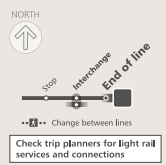

Sydney light rail lines

L1 Dulwich Hill Line
Dulwich Hill
Central

L2 Randwick Line
Circular Quay
Randwick

Copyright © 2020 Transport for NSW