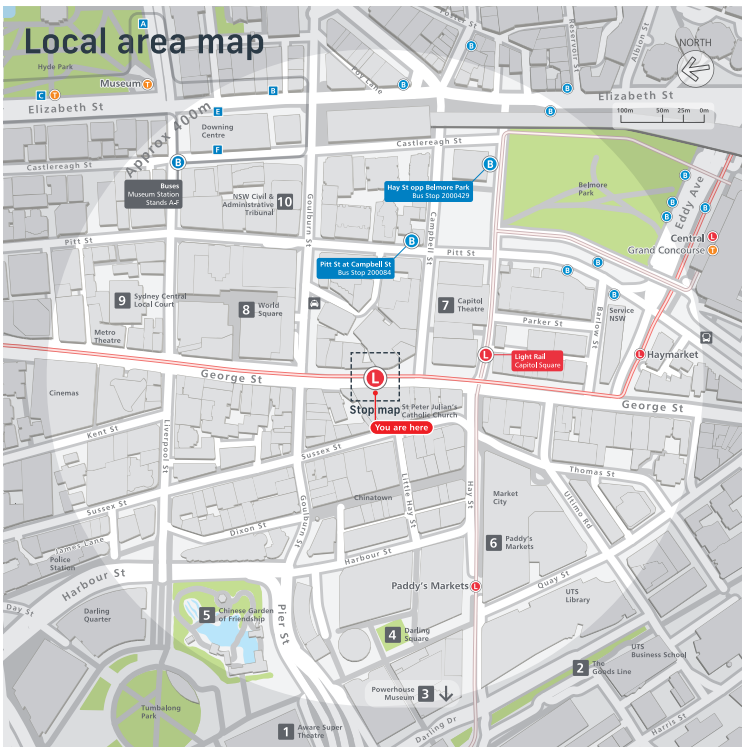

Stop guide

Next services information

Visit transportnsw.info or scan this QR code for next services information

Transport connections

L2 Randwick Line and L3 Kingsford Line services operate Monday to Sunday 05:00 to 01:00

L1 Dulwich Hill Line

B Bus services depart from: Bus stop 200084 towards Coogee and Clovelly

A A taxi rank is located on Goulburn St, opposite World Square.

Customer assistance

This stop is equipped with hearing loops below the shelter canopy. Use a T-Switch hearing aid to more easily hear customer announcements.

Tickets

For light rail services, you can use an Opal card, a contactless credit or debit card or a linked device to pay for travel by tapping on and tapping off at the Opal readers on each platform.

Plan ahead and top up or purchase your Opal card online or from an Opal retailer. Visit transportnsw.info for more information.

Tap on and tap off, every time. Remember to both tap on and tap off to avoid a fine of up to $550.00.

Destinations

1. 1 Aware Super Theatre
2. 2 The Goods Line
3. 3 Powerhouse Museum
4. 4 Darling Square
5. 5 Chinese Garden of Friendship
6. 6 Paddy's Markets
7. 7 Capitol Theatre
8. 8 World Square
9. 9 Sydney Central Local Court
10. 10 NSW Civil & Administrative Tribunal

Sydney light rail network

L Light Rail