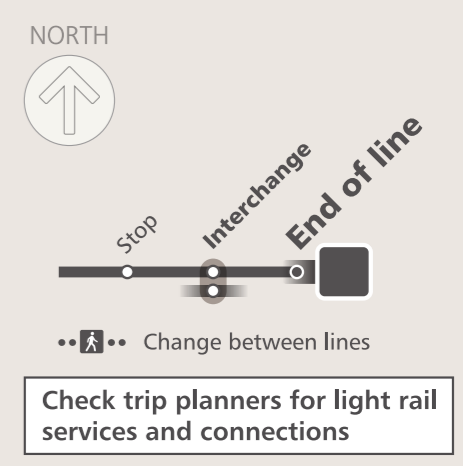

Sydney light rail lines

- **L1** Dulwich Hill Line
  Dulwich Hill
  Central
- **L2** Randwick Line
  Circular Quay
  Randwick
- **L3** Kingsford Line
  Circular Quay
  Juniors Kingsford