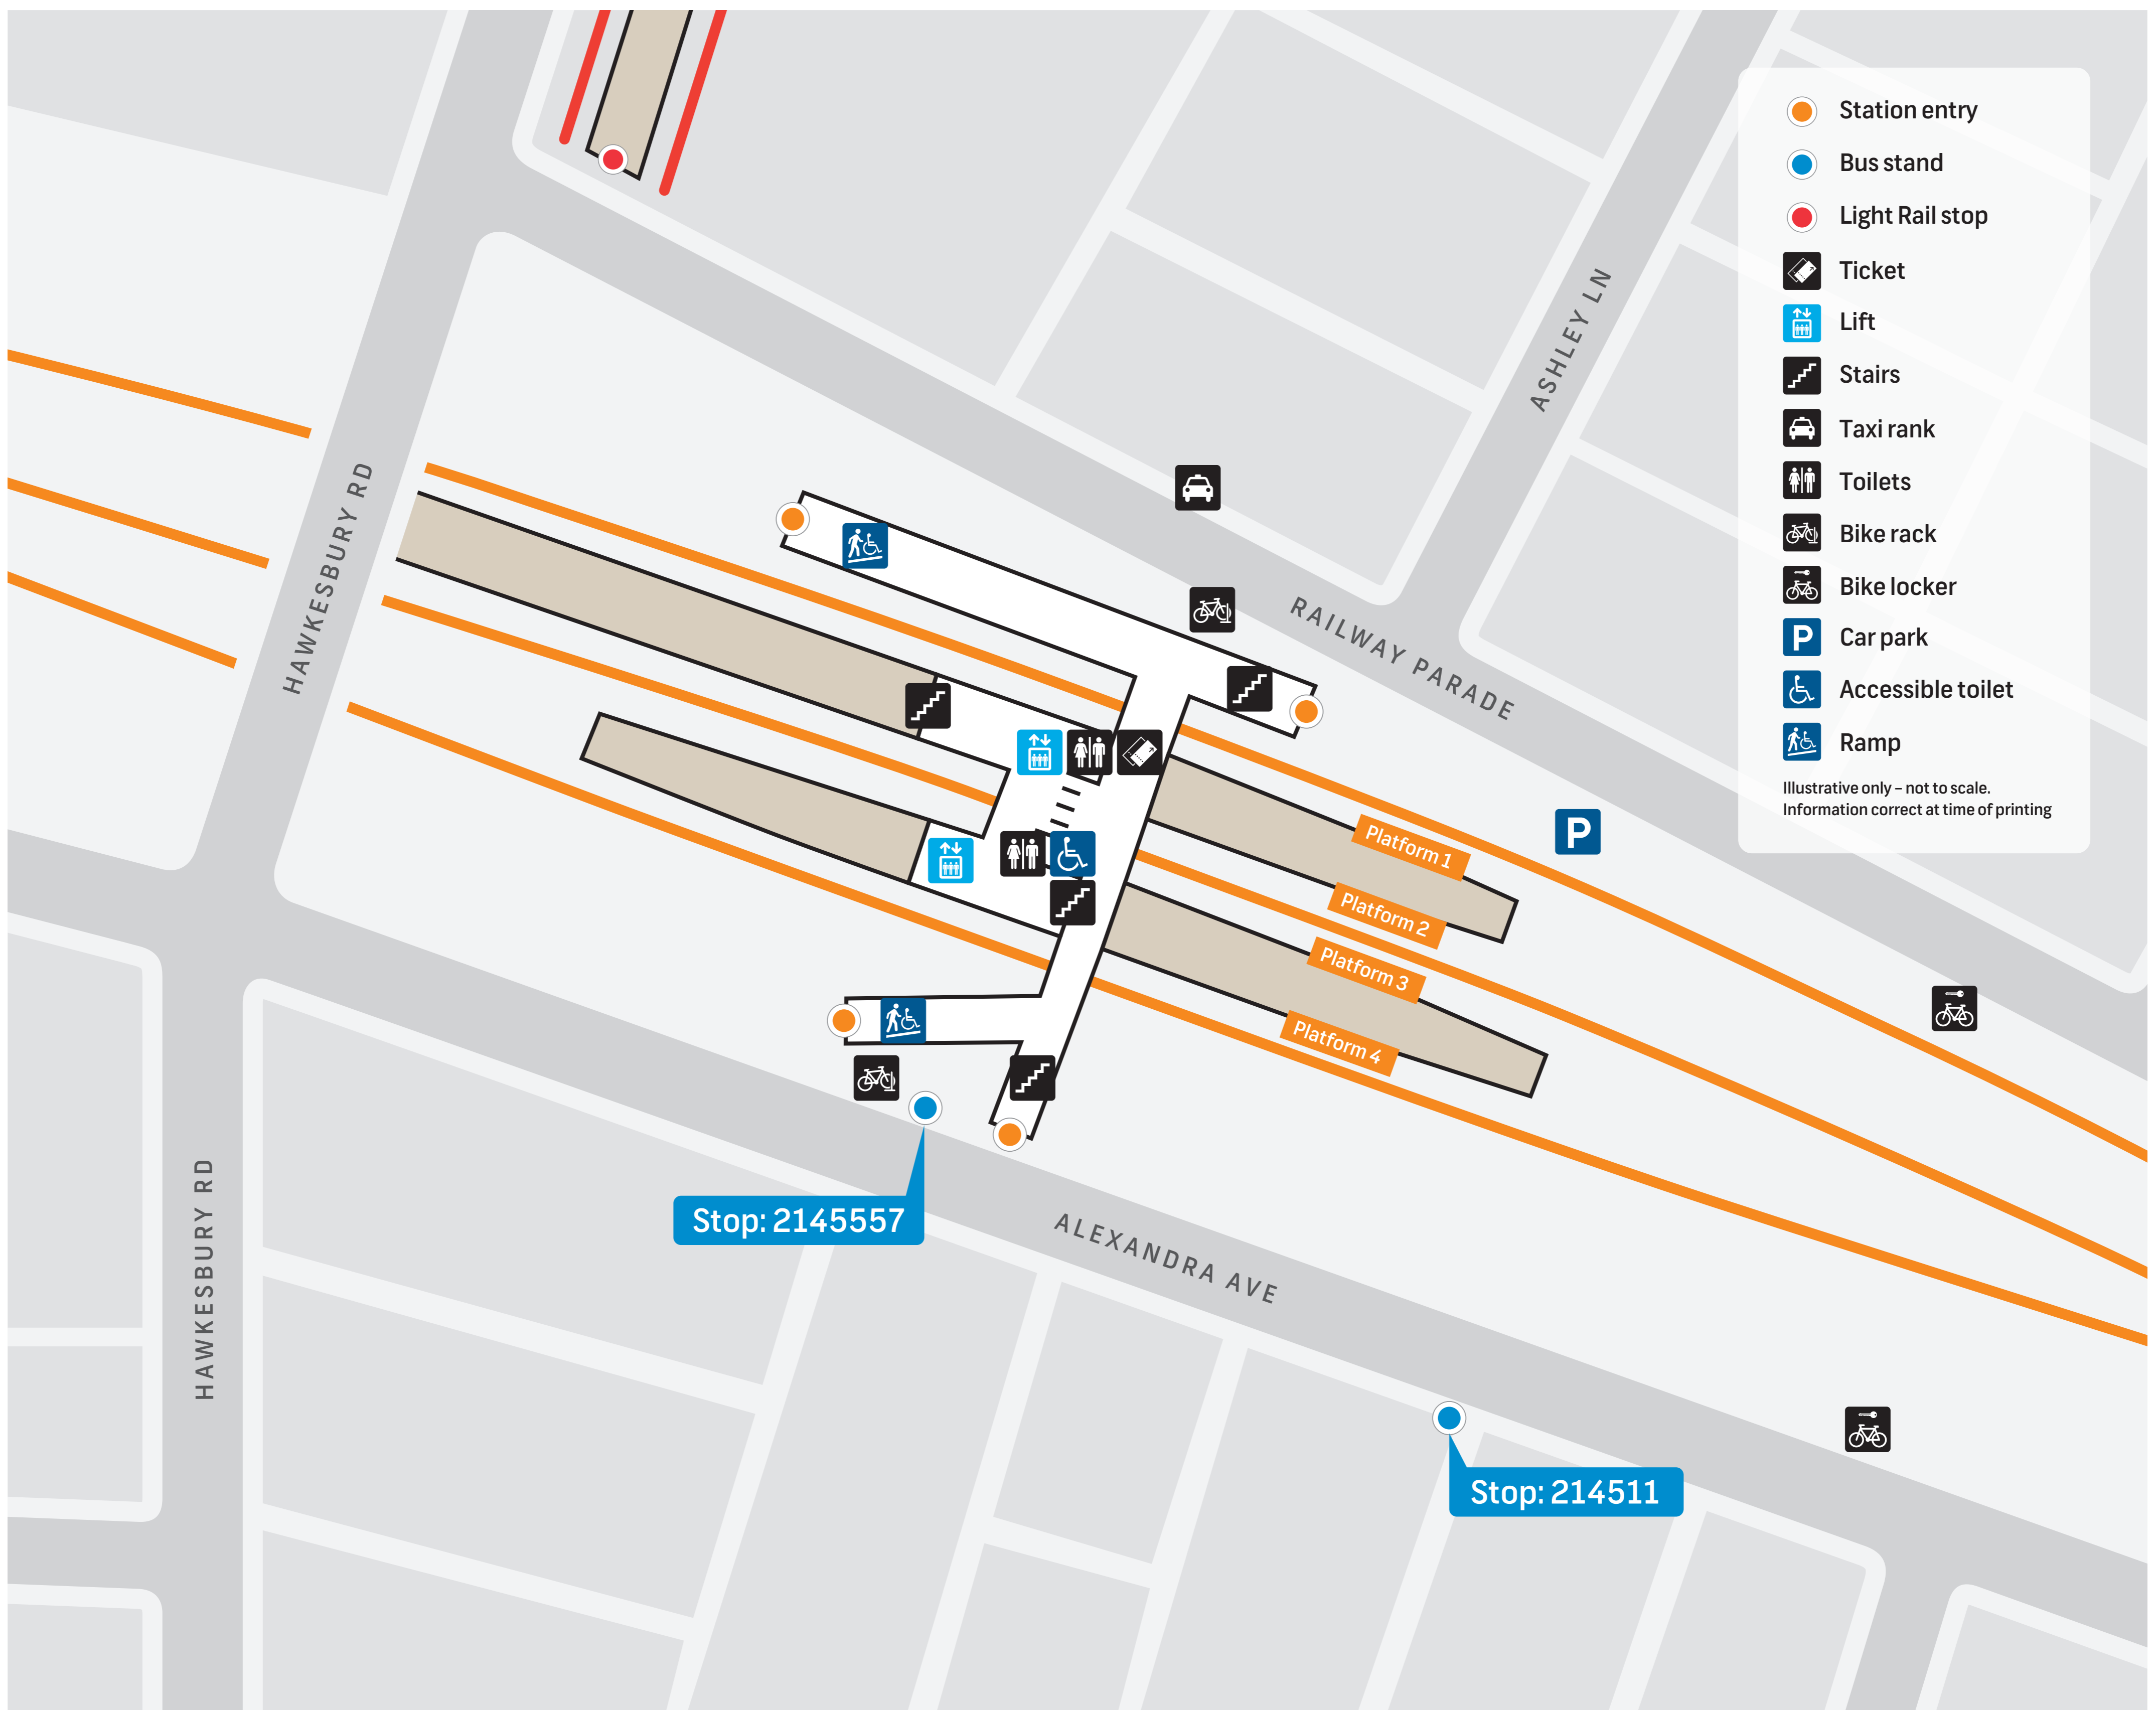

# Westmead Station Public Transport Map

- T** **T1** *North Shore, Northern & Western Line*  
North Shore  
Western  
Richmond
- T5** *Cumberland Line*  
Leppington  
Richmond
- Blue Mountains**
- L** **L4** *Westmead & Carlingford Line*  
Westmead  
Carlingford

<b>B</b> Stop: 2145557	Stop: 214511
660 Parramatta	660 Castle Hill
661 Parramatta	661 Blacktown
662 Parramatta	662 Castle Hill
663 Parramatta	663 Rouse Hill Station
664 Parramatta	664 Rouse Hill Station
665 Parramatta	665 Rouse Hill Station
705 Parramatta	705 Blacktown
708 Parramatta	708 Constitution Hill
711 Parramatta	711 Blacktown
712 Parramatta	712 Westmead Childrens Hospital
N70 City Town Hall	N70 Penrith
N71 City Town Hall	N71 Richmond