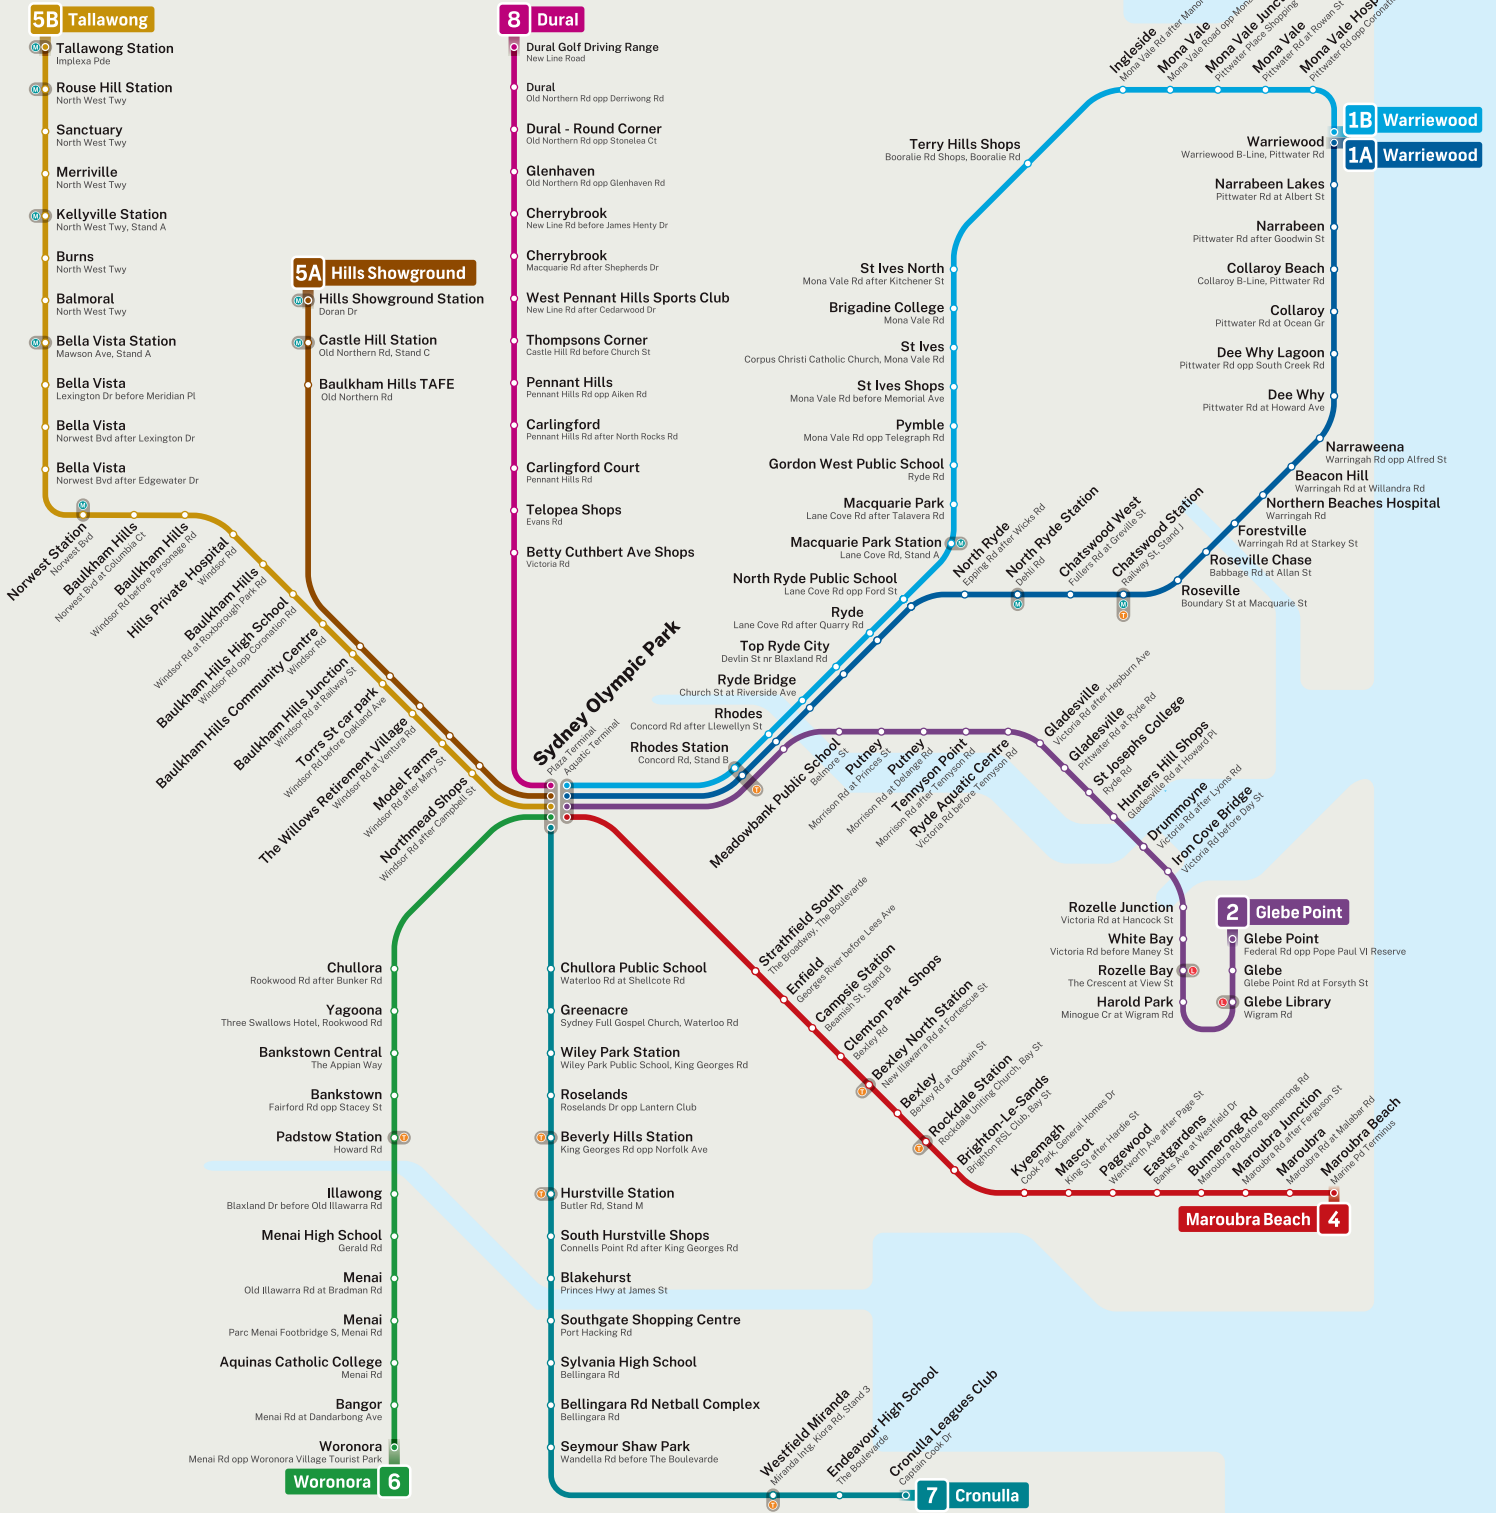

## B Bus

### Sydney Olympic Park Major Event Buses

**1A Warriewood**  
via Chatswood,  
Frenchs Forest & Dee Why

**1B Warriewood**  
via Macquarie Park,  
West Pymble and St Ives

**2 Glebe Point**  
via Ryde, Hunters Hill  
and Drummoynes

**4 Maroubra Beach**  
via Campsie, Rockdale  
Mascot and Eastgardens

**5A Hills Showground**  
via Northmead,  
Baulkham Hills and Castle Hill

**5B Tallawong**  
via Northmead, Norwest  
and North-West Twy

**6 Woronora**  
via Bankstown,  
Bangor and Menai

**7 Cronulla**  
via Roselands,  
Hurstville and Miranda

**8 Dural**  
via Carlingford  
and Cherrybrook

Check timetables and trip planners  
for services and connections