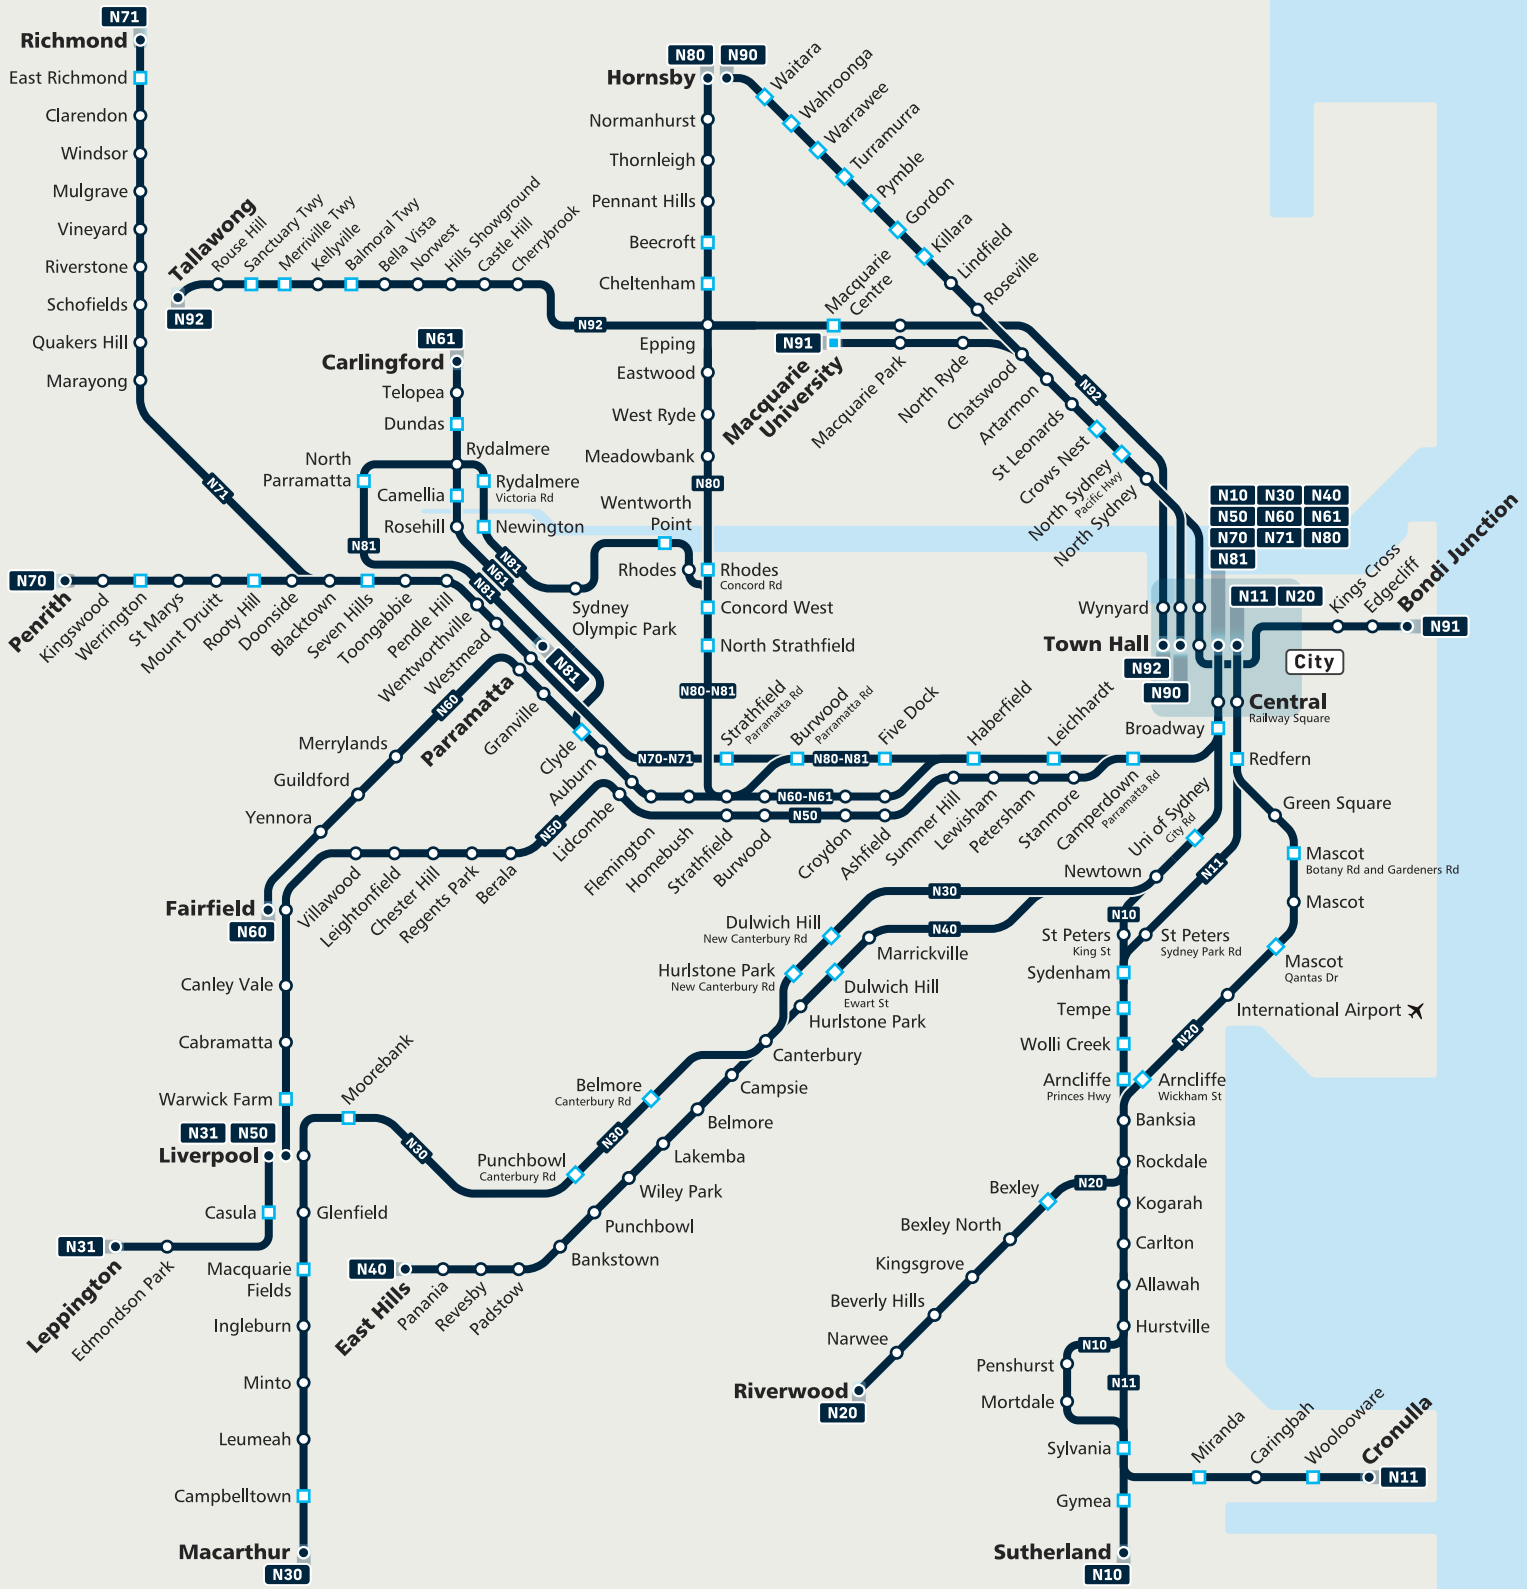

Sydney NightRide Buses Network

B

- N10 Sutherland
- N30 Macarthur
- N50 Liverpool
- N70 Penrith
- N81 Parramatta via Sydney Olympic Park
- N92 Tallawong
- N11 Cronulla
- N31 Leppington
- N60 Fairfield
- N71 Richmond
- N90 Hornsby via Chatswood
- N20 Riverwood via Airport ✈️
- N40 East Hills
- N61 Carlingford
- N80 Hornsby via Strathfield
- N91 Bondi Junction to Macquarie University via City Town Hall

Stop near station
 Stop not near station
 NORTH
 Check timetables for services

For more information
 transportnsw.info