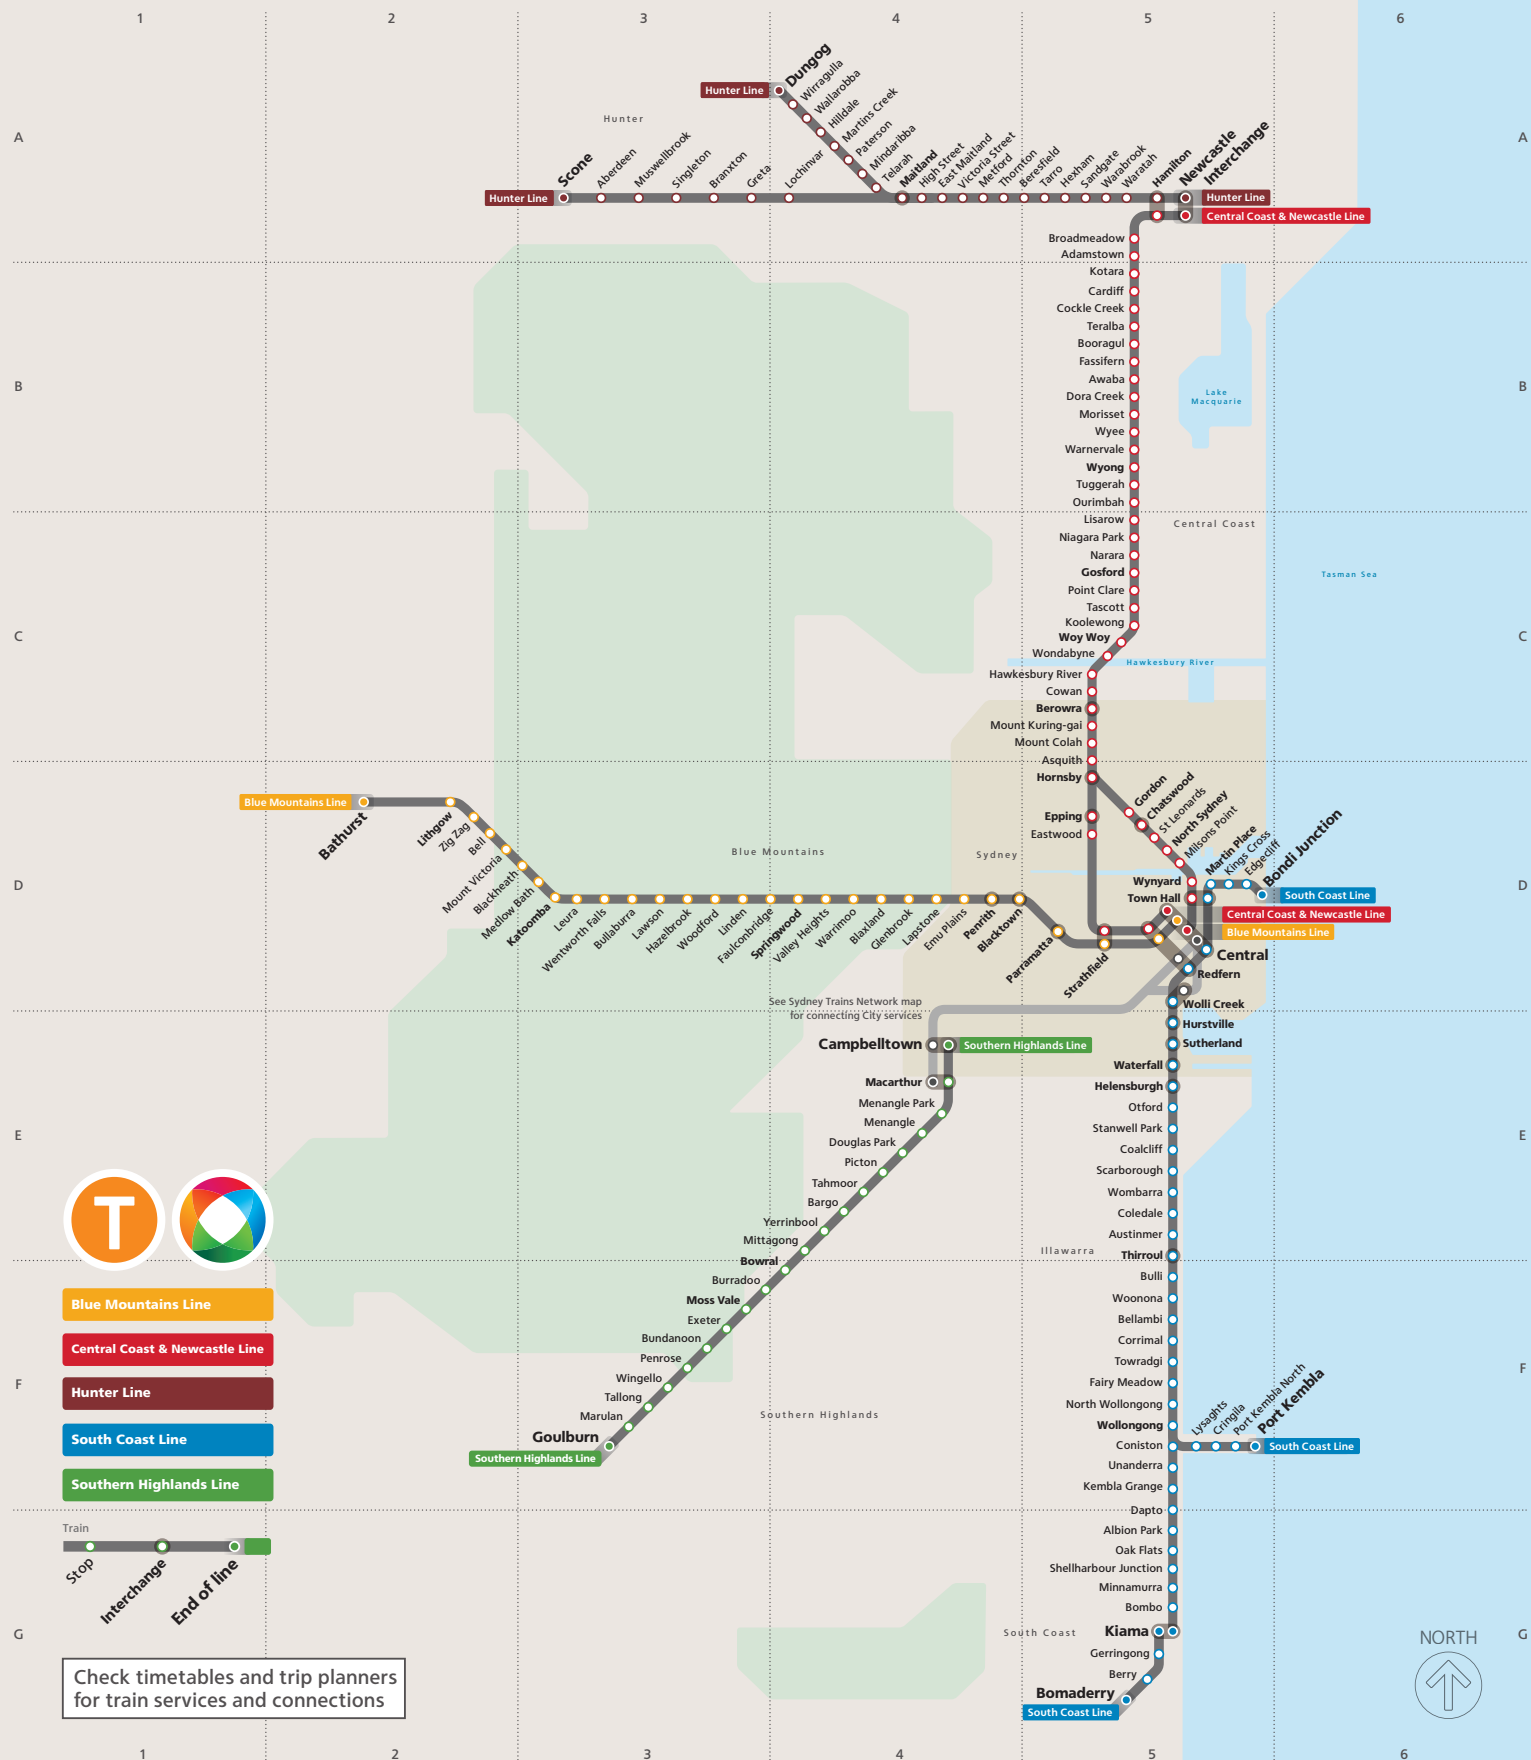

Intercity Trains Network

It's easy to travel with us

Plan your trip
Visit transportnsw.info

Opal is your ticket to travel
Get it before you travel from a shop nearby or visit opal.com.au

The following Intercity Trains Network information includes an alphabetical list of stations, its map grid references, wheelchair access and connecting train service details where applicable.

	Point Clare	C5	SP4
	Port Kembla	F5	
	Port Kembla North	F5	
R	Redfern	D5	SP6#
S	Sandgate	A5	
	Scarborough	E5	SP6
	Scone	A3	
	Shellharbour Junction	G5	
	Singleton	A3	
	Springwood	D4	SP6
	St Leonards	D5	
	Stanwell Park	E5	
	Strathfield	D5	
	Sutherland	E5	
T	Tahmoor	E4	SP2
	Tallong	F3	SP2
	Tarro	A5	
	Tascott	C5	SP1r
	Telarah	A4	
	Teralba	B5	SP4
	Thirroul	E5	
	Thornton	A4	
	Town Hall	D5	
	Towradgi	F5	
	Tuggerah	B5	
U	Unanderra	F5	SP6
V	Valley Heights	D4	SP6
	Victoria Street	A4	
W	Wallerobba	A4	SPM
	Warabrook	A5	
	Waratah	A5	
	Warnervale	B5	SP4
	Warrimoo	D4	SP6
	Waterfall	E5	
	Wentworth Falls	D3	SP6
	Wingello	F3	
	Wirragulla	A4	SPM
	Wolli Creek	D5	
	Wollongong	F5	
	Wombarra	E5	SP6
	Wondabyne	C5	SP1r
	Woodford	D3	SP6
	Woonona	F5	
	Woy Woy	C5	SPM
	Wyee	B5	SP4
	Wynyard	D5	
	Wyong	B5	
Y	Yerrinbool	E4	SP2
Z	Zig Zag	D2	SP1r