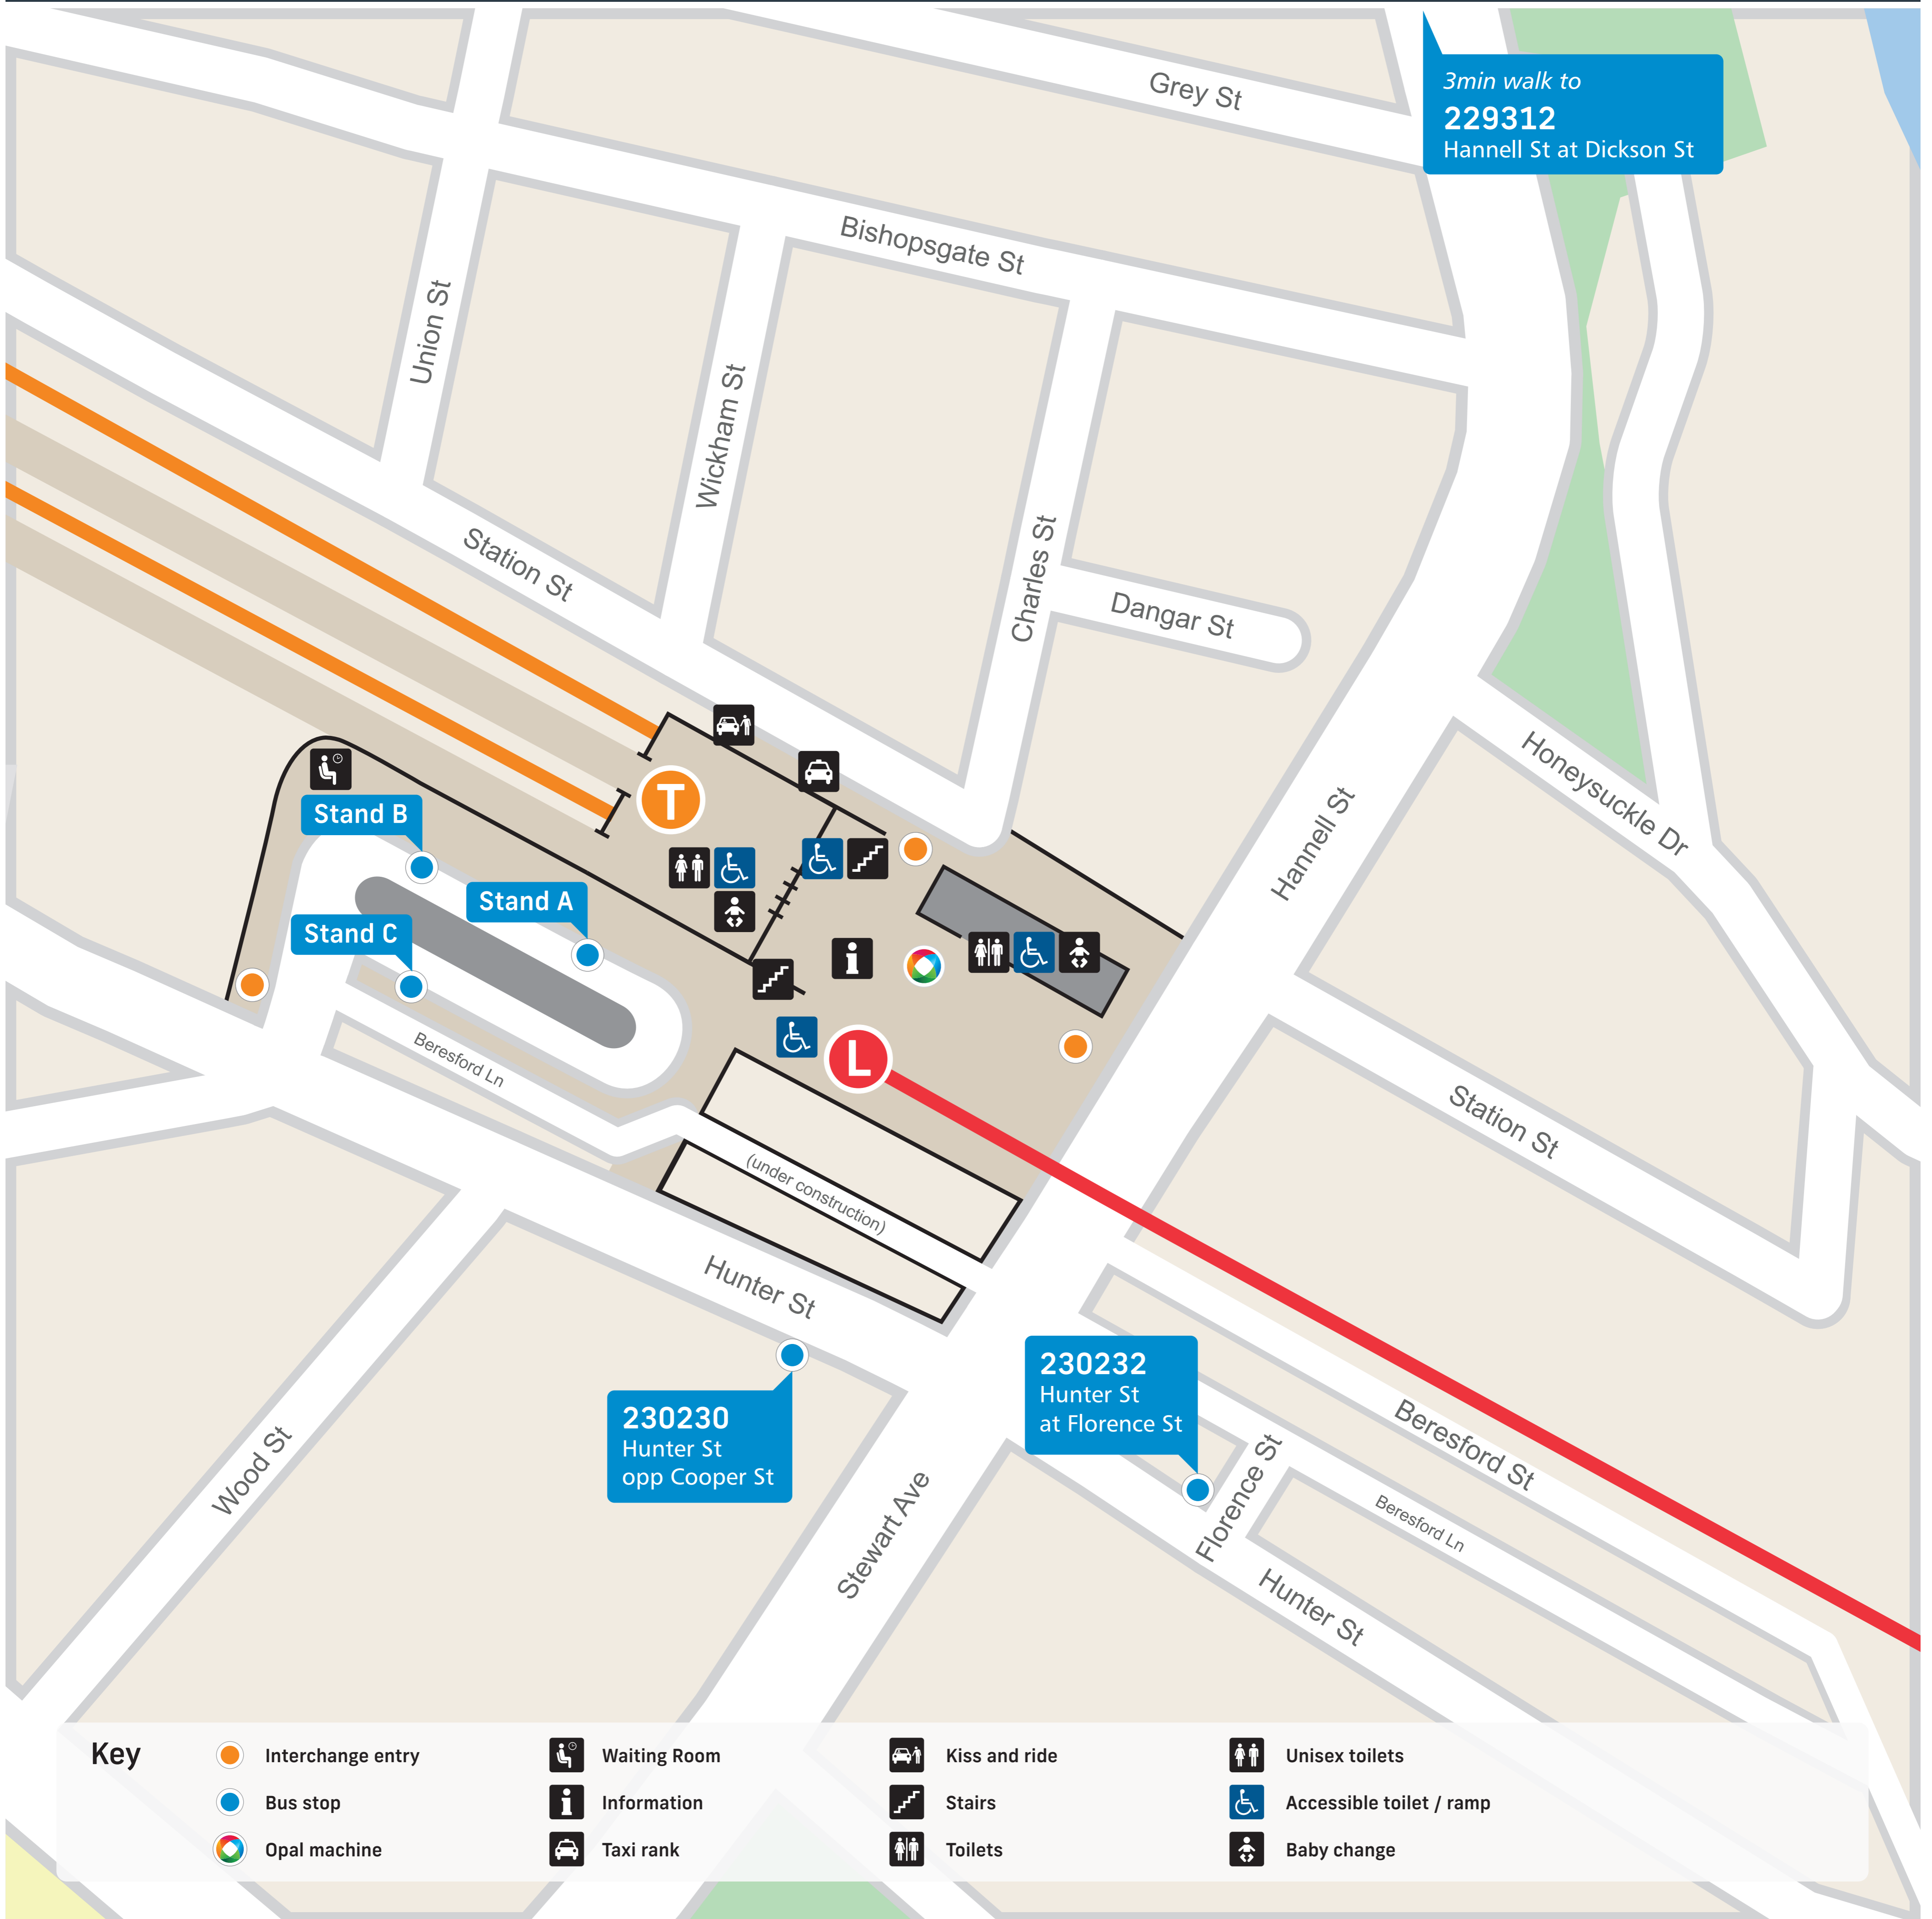

# Public transport map

**T** Central Coast & Newcastle Line  
Hunter Line

**L** Newcastle Light Rail

Stand A	
Stop no:	230233
10X	Charlestown
22	Charlestown
130	Fingal Bay
131	Fingal Bay
138	Lemon Tree Passage
140	Raymond Terrace
160	Cessnock
266	West Wallsend

Stand B	
Stop no:	230234
Arrivals only	

Stand C	
Stop no:	230246
150	Taree
151	Taree
152	Hawks Nest

Hannell St at Dickson St	
Stop no:	229312
24	Wallsend
47	Jesmond

Hunter St opp Cooper St	
Stop no:	230230
11	Charlestown
12	Maryland
13	Glendale
23	Wallsend
26	Wallsend
28	Mount Hutton

Hunter St at Florence St	
Stop no:	230232
11	Newcastle
12	Merewether Beach
13	Newcastle
22	Charlestown
23	Newcastle East
24	Marketown
26	Newcastle West
28	Newcastle West
47	Marketown