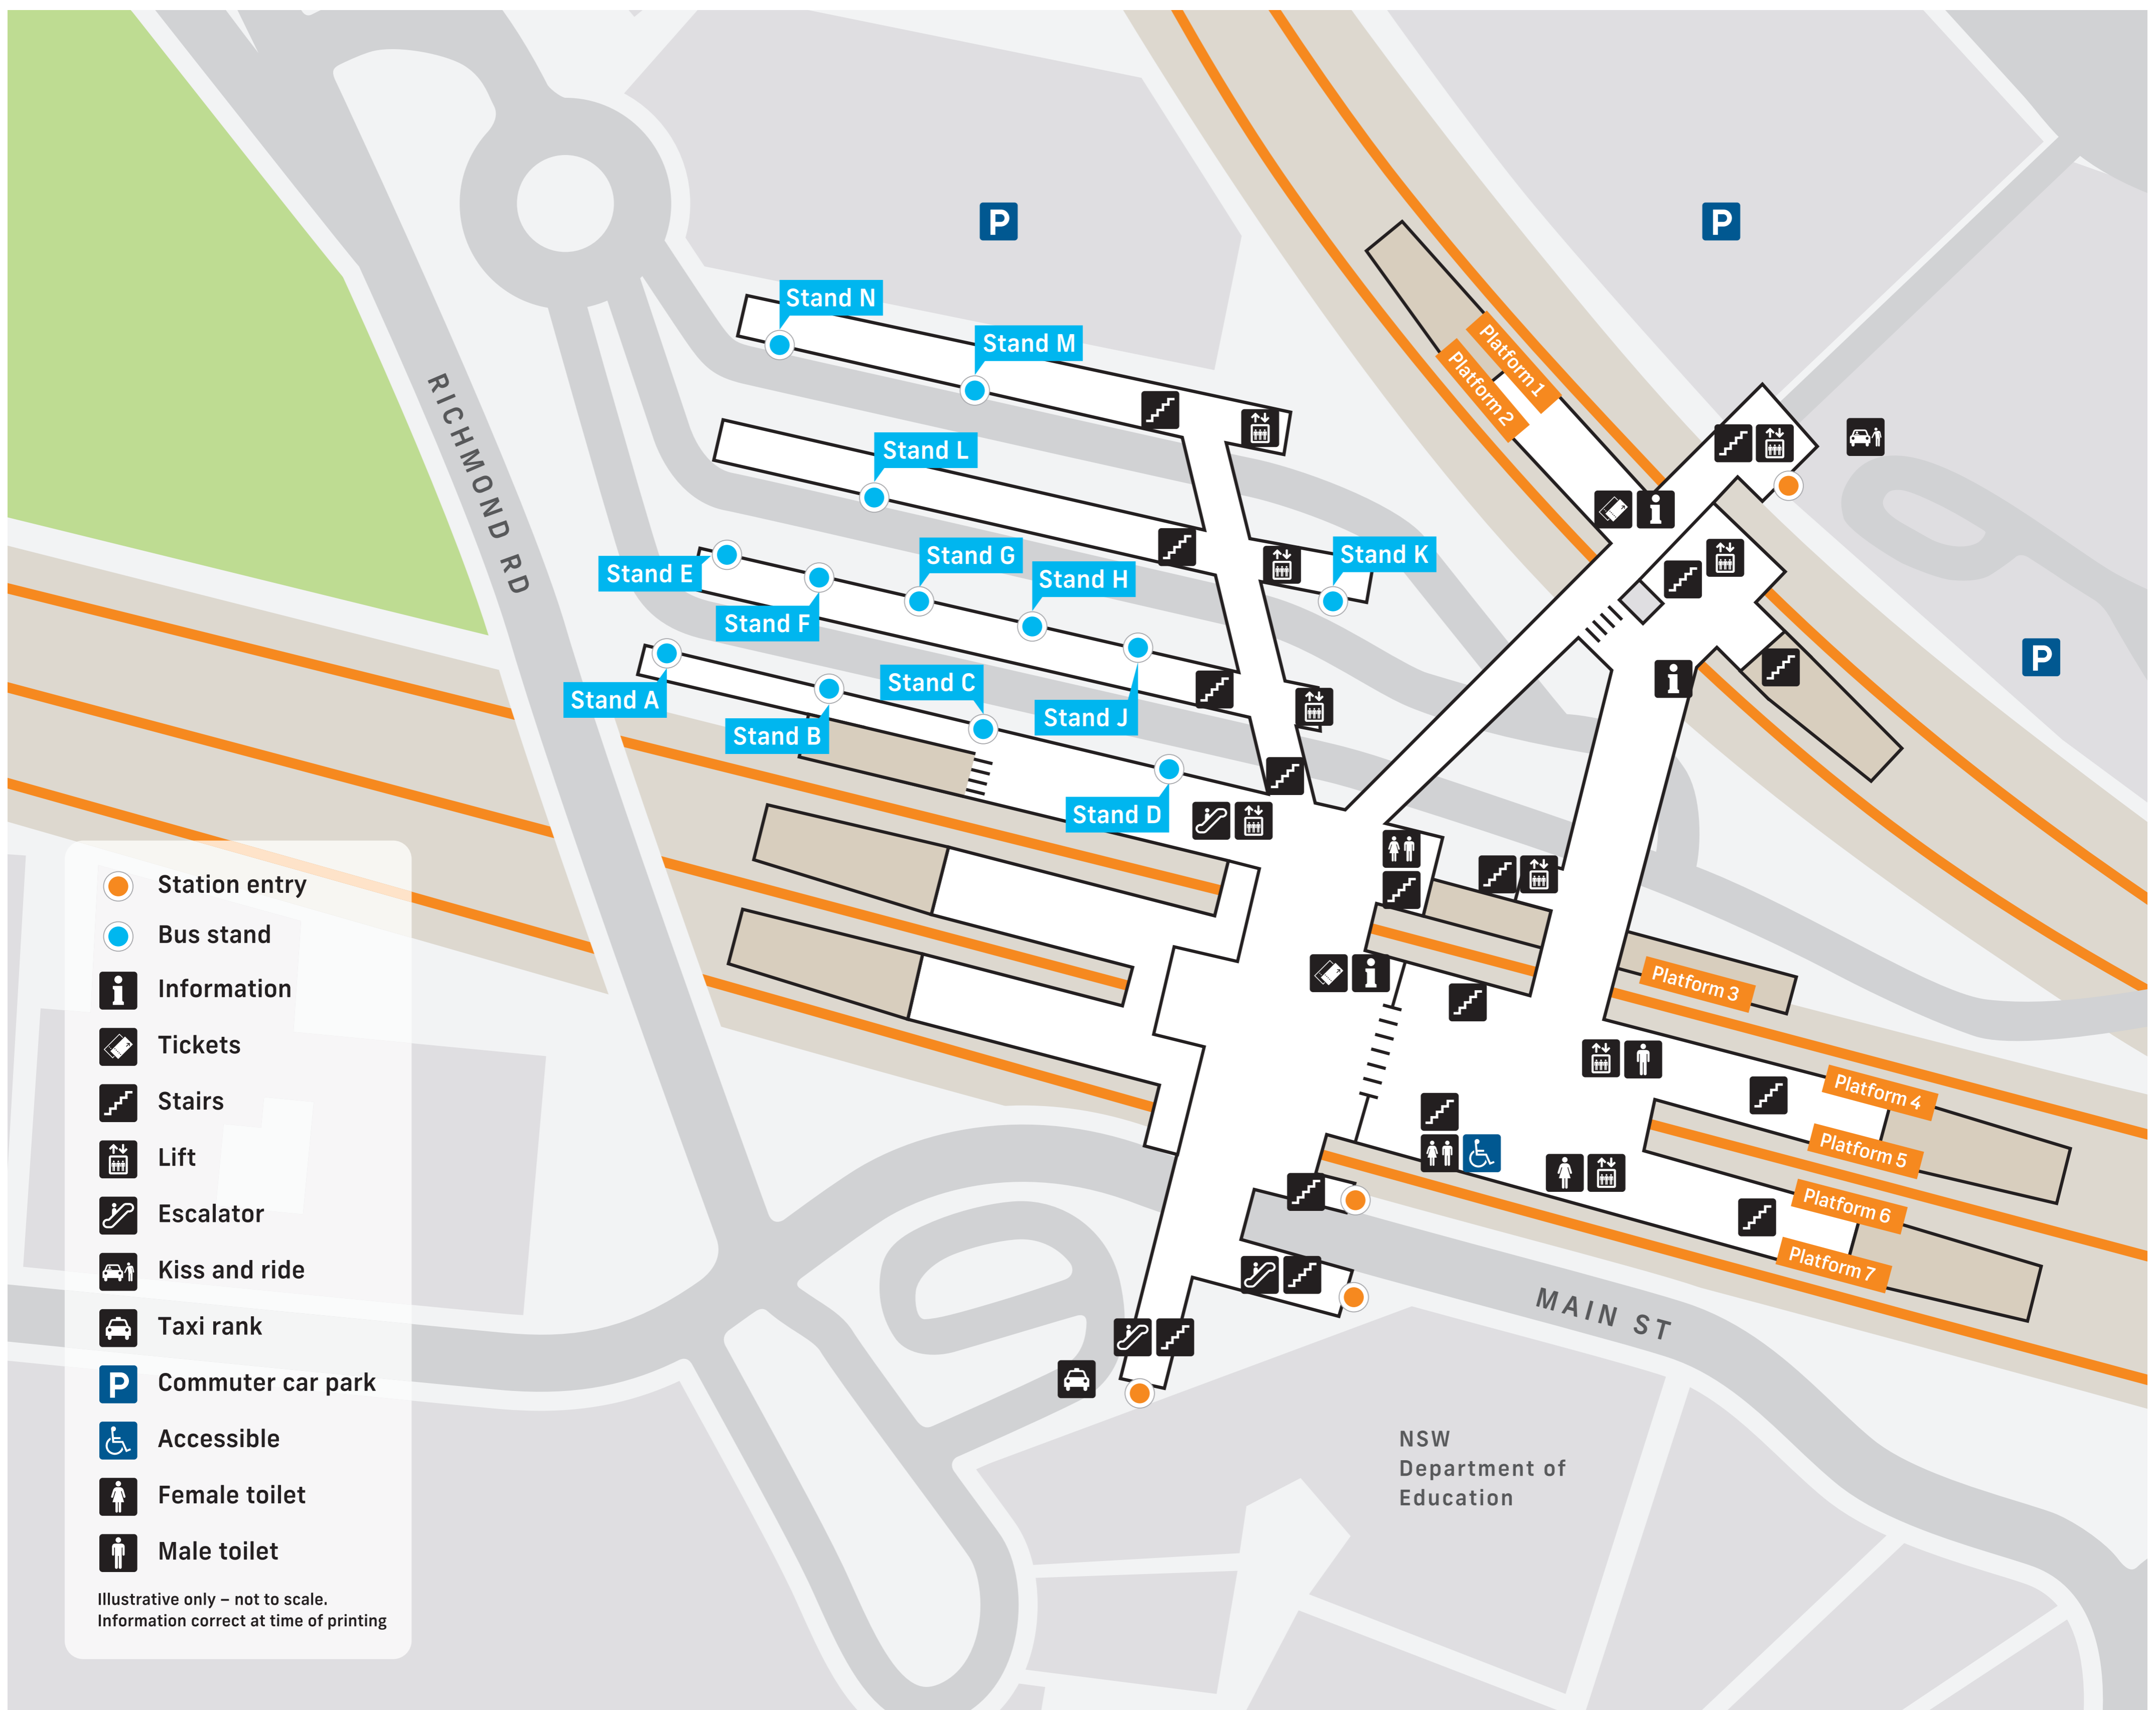

Blacktown Station Public Transport Map

- T** **T1** North Shore, Northern & Western Line
Western
Richmond
North Shore
Northern
- T5** Cumberland Line
Leppington
Richmond
- Blue Mountains**
- Western NSW**

| Stand | Stop no. | Destinations |
|----------------|----------|---|
| Stand A | 2148115 | 752 Rouse Hill WPSB Westpoint Blacktown |
| Stand B | 2148146 | 753 Doonside 756 Mount Druitt |
| Stand C | 2148145 | 749 Marsden Park 750 Mount Druitt 751 Colebee 754 Mount Druitt |
| Stand D | 2148451 | 705 Westpoint Blacktown 706 Westpoint Blacktown 711 Westpoint Blacktown |

| | | |
|----------------|---------|--|
| Stand E | 2148194 | 728 Mount Druitt 729 Mount Druitt |
| Stand F | 214865 | 723 Mount Druitt 724 Arndell Park 726 Doonside |
| Stand G | 214811 | 721 Blacktown Hospital 722 Prospect |
| Stand H | 2148311 | 700 Parramatta 702 Seven Hills |
| Stand J | 2148310 | 800 Fairfield 812 Fairfield |
| Stand K | 2148309 | 705 Parramatta 711 Parramatta |
| Stand L | 2148307 | 611 Macquarie Park 630 Epping |

| | | |
|----------------|---------|---|
| Stand M | 2148147 | 706 Parramatta 744 Blacktown Industrial Area S7 Parklea Garden Village T61 Parramatta T70 Castle Hill T71 Castle Hill T72 Rouse Hill Town Centre T74 Riverstone T75 Rouse Hill and Riverstone |
| Stand N | 2148376 | 743 Kings Langley |