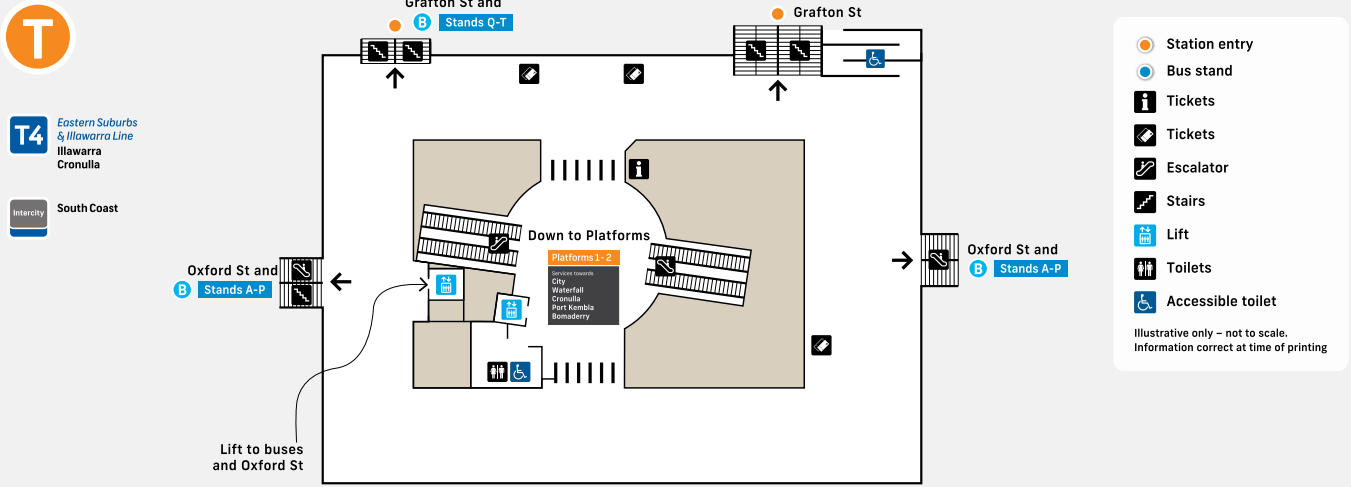

Bondi Junction Station Public Transport Map

Train station concourse level

Bus interchange level

Stand A Stop no. 202269 333 North Bondi	Stand F Stop no. 202273 353 Eastgardens 400 Sydney Airport ✕ 400N Eastgardens	Stand K Stop no. 202277 313 Coogee 314 Coogee 316 Eastgardens 317 Eastgardens	Stand P Stop no. 202266 Arrivals only
Stand B Stop no. 202249 380 Watsons Bay 381 Bondi Junction via Tamarama	Stand G Stop no. 202267 Arrivals only	Stand L Stop no. 202278 357 Mascot Station 360 Clovelly	Stand Q Stop no. 202268 Arrivals only
Stand C Stop no. 202270 386 Vaucluse 387 South Head Cemetery	Stand H Stop no. 202275 326 Edgecliff via Bellevue Hill 327 Edgecliff via Manning Rd 348 Wollii Creek	Stand M Stop no. 202279 School services only	Stand R Stop no. 202281 333 City Circular Quay 389 Pyrmont N91 Macquarie Park
Stand D Stop no. 202271 379 North Bondi	Stand J Stop no. 202276 200 Gore Hill 328 Darling Point 352 Marrickville Metro 355 Marrickville Metro	Stand N Stop no. 202280 Arrivals only	Stand S Stop no. 202212 Arrivals only
Stand E Stop no. 202272 379 Bronte			Stand T Stop no. 202213 440 Rozelle

Going to the beach?

Bondi Beach 333 Stand A 380 Stand B	Coogee Beach 353 Stand F 313 Stand K 314 Stand K
Bronte Beach 379 Stand E 381 Stand B	Tamarama Beach 381 Stand B

✈️ Going to Sydney Airport?

Catch the 400 bus from Stand F