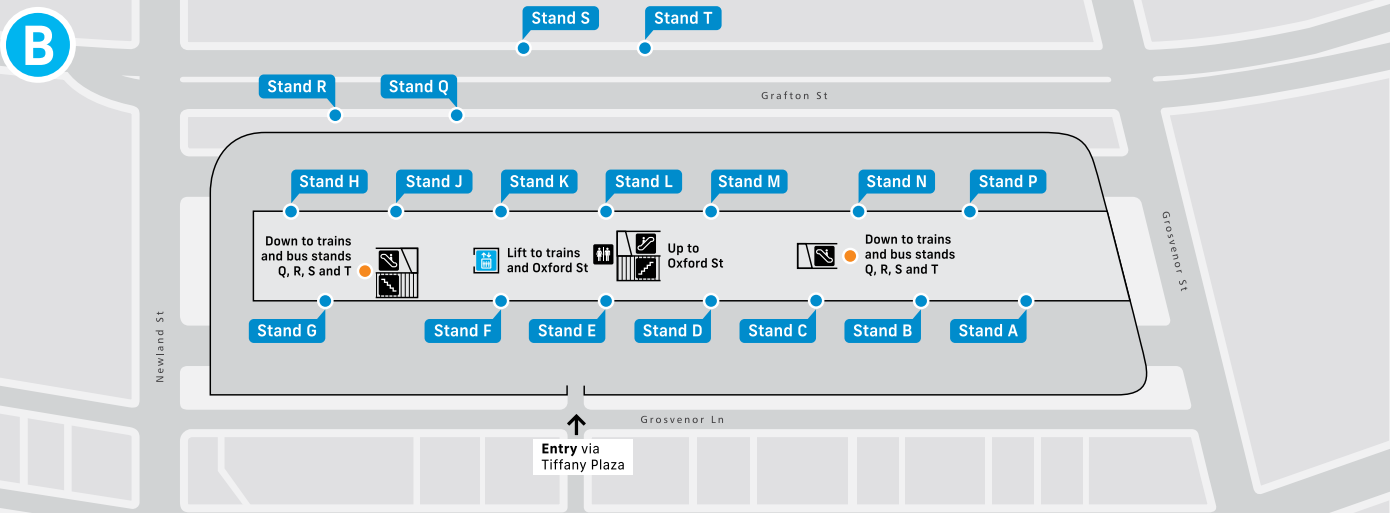

Bondi Junction Station Public Transport Map

Train station concourse level

Bus interchange level

Stand A Stop no. 202269 333 North Bondi	Stand F Stop no. 202273 353 Eastgardens 400 Sydney Airport ✕ 400N Eastgardens	Stand K Stop no. 202277 313 Coogee 314 Coogee 316 Eastgardens 317 Eastgardens	Stand P Stop no. 202266 Arrivals only
Stand B Stop no. 202249 380 Watsons Bay 381 Bondi Junction via Tamarama	Stand G Stop no. 202267 Arrivals only	Stand L Stop no. 202278 357 Mascot Station 360 Clovelly	Stand Q Stop no. 202268 Arrivals only
Stand C Stop no. 202270 386 Vaucluse 387 South Head Cemetery	Stand H Stop no. 202275 326 Edgecliff via Bellevue Hill 327 Edgecliff via Manning Rd 348 Wollii Creek	Stand M Stop no. 202279 School services only	Stand R Stop no. 202281 333 City Circular Quay 389 Pyrmont N91 Macquarie Park
Stand D Stop no. 202271 379 North Bondi	Stand J Stop no. 202276 200 Gore Hill 328 Darling Point 352 Marrickville Metro 355 Marrickville Metro	Stand N Stop no. 202280 Arrivals only	Stand S Stop no. 202212 Arrivals only
Stand E Stop no. 202272 379 Bronte			Stand T Stop no. 202213 440 Rozelle

Going to the beach?

Bondi Beach 333 Stand A 380 Stand B	Coogee Beach 353 Stand F 313 Stand K 314 Stand K
Bronte Beach 379 Stand E 381 Stand B	Tamarama Beach 381 Stand B

✈️ Going to Sydney Airport?

Catch the 400 bus from Stand F