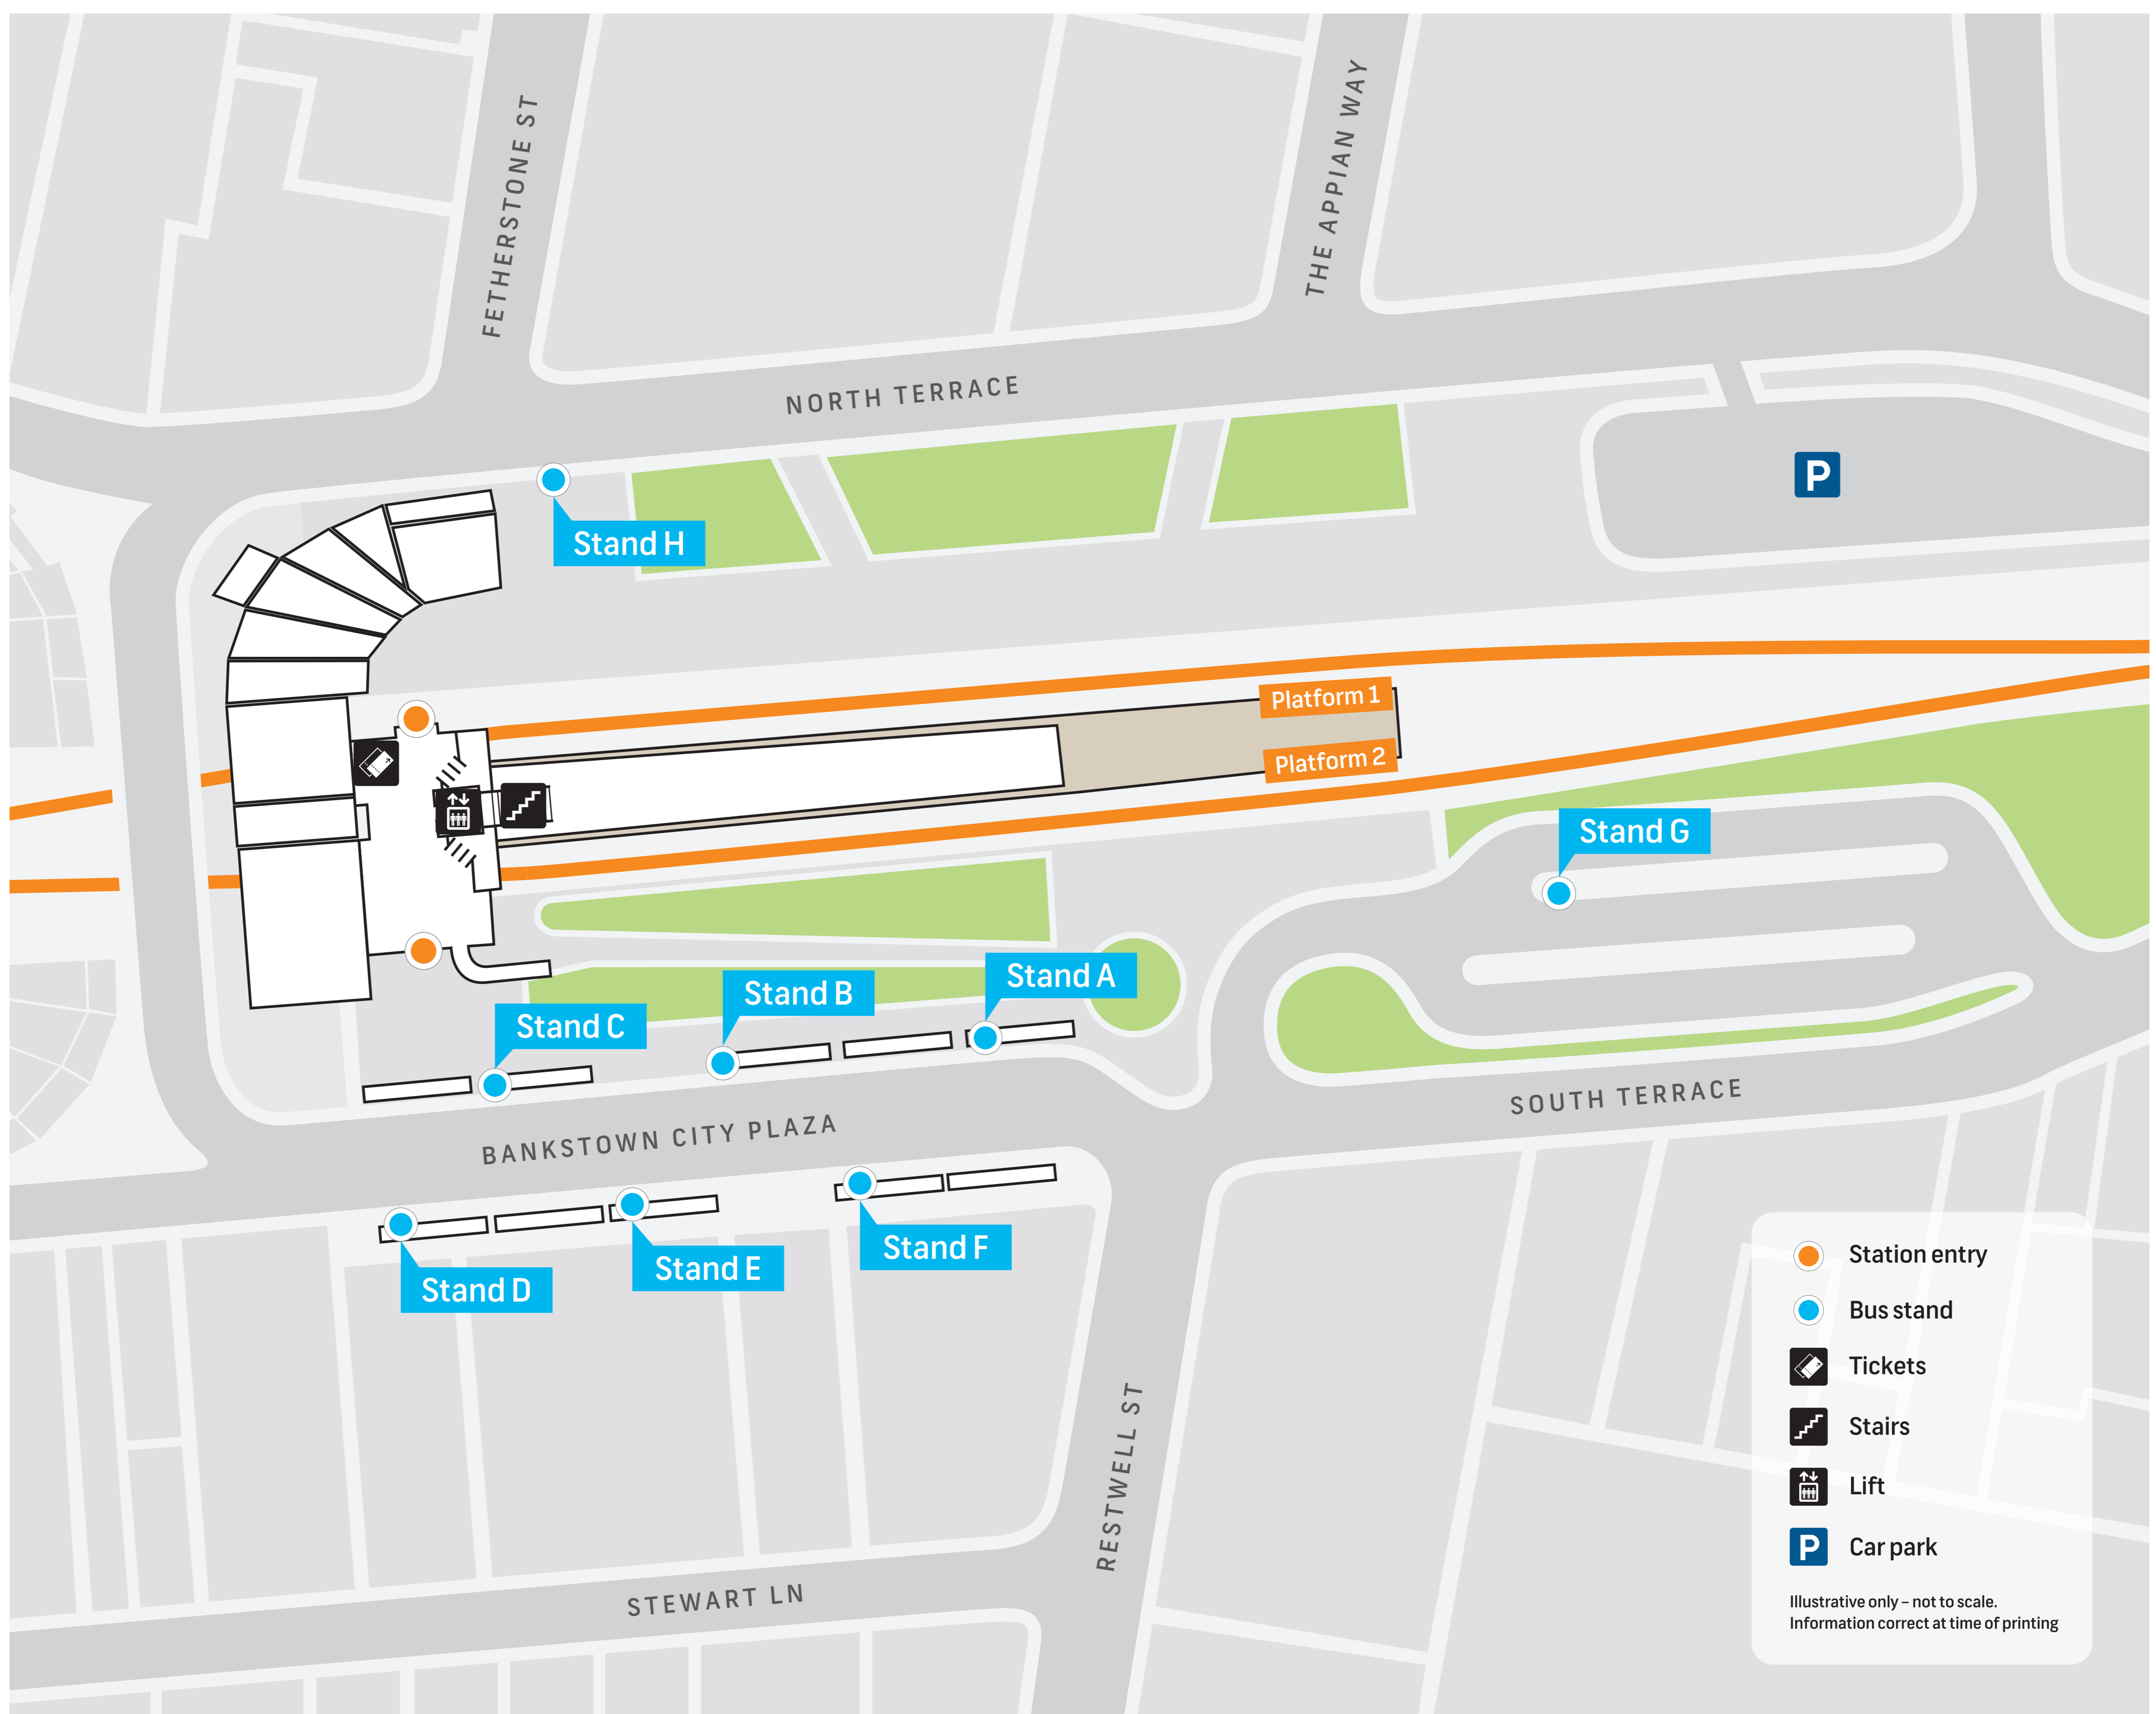

Bankstown Station Public Transport Map

T **T3** Bankstown Line
City
Liverpool
Lidcombe

B Stand A
Stop no. 2200375
487 Canterbury
922 East Hills
923 Panania
924 East Hills
925 East Hills
926 Revesby Heights
M90 Liverpool

Stand B
Stop no. 2200374
944 Mortdale
945 Hurstville
962 Miranda
M91 Hurstville
M92 Sutherland

Stand C
Stop no. 2200373
Arrivals only

Stand D
Stop no. 2200376
905 Fairfield
907 Parramatta
908 Merrylands
909 Parramatta
911 Auburn
940 Hurstville
M91 Parramatta

Stand E
Stop no. 2200377
913 Strathfield
925 Lidcombe
939 Greenacre
941 Hurstville
946 Roselands
M90 Burwood
M92 Parramatta

Stand F
Stop no. 2200378
922 Bankstown
923 Bankstown
924 Bankstown
926 Bankstown
962 Bankstown

Stand G
Stop no. 2200343
N40 City Town Hall
N40 East Hills

Stand H
Stop no. 2200157
Arrivals only

For more information

 transportnsw.info