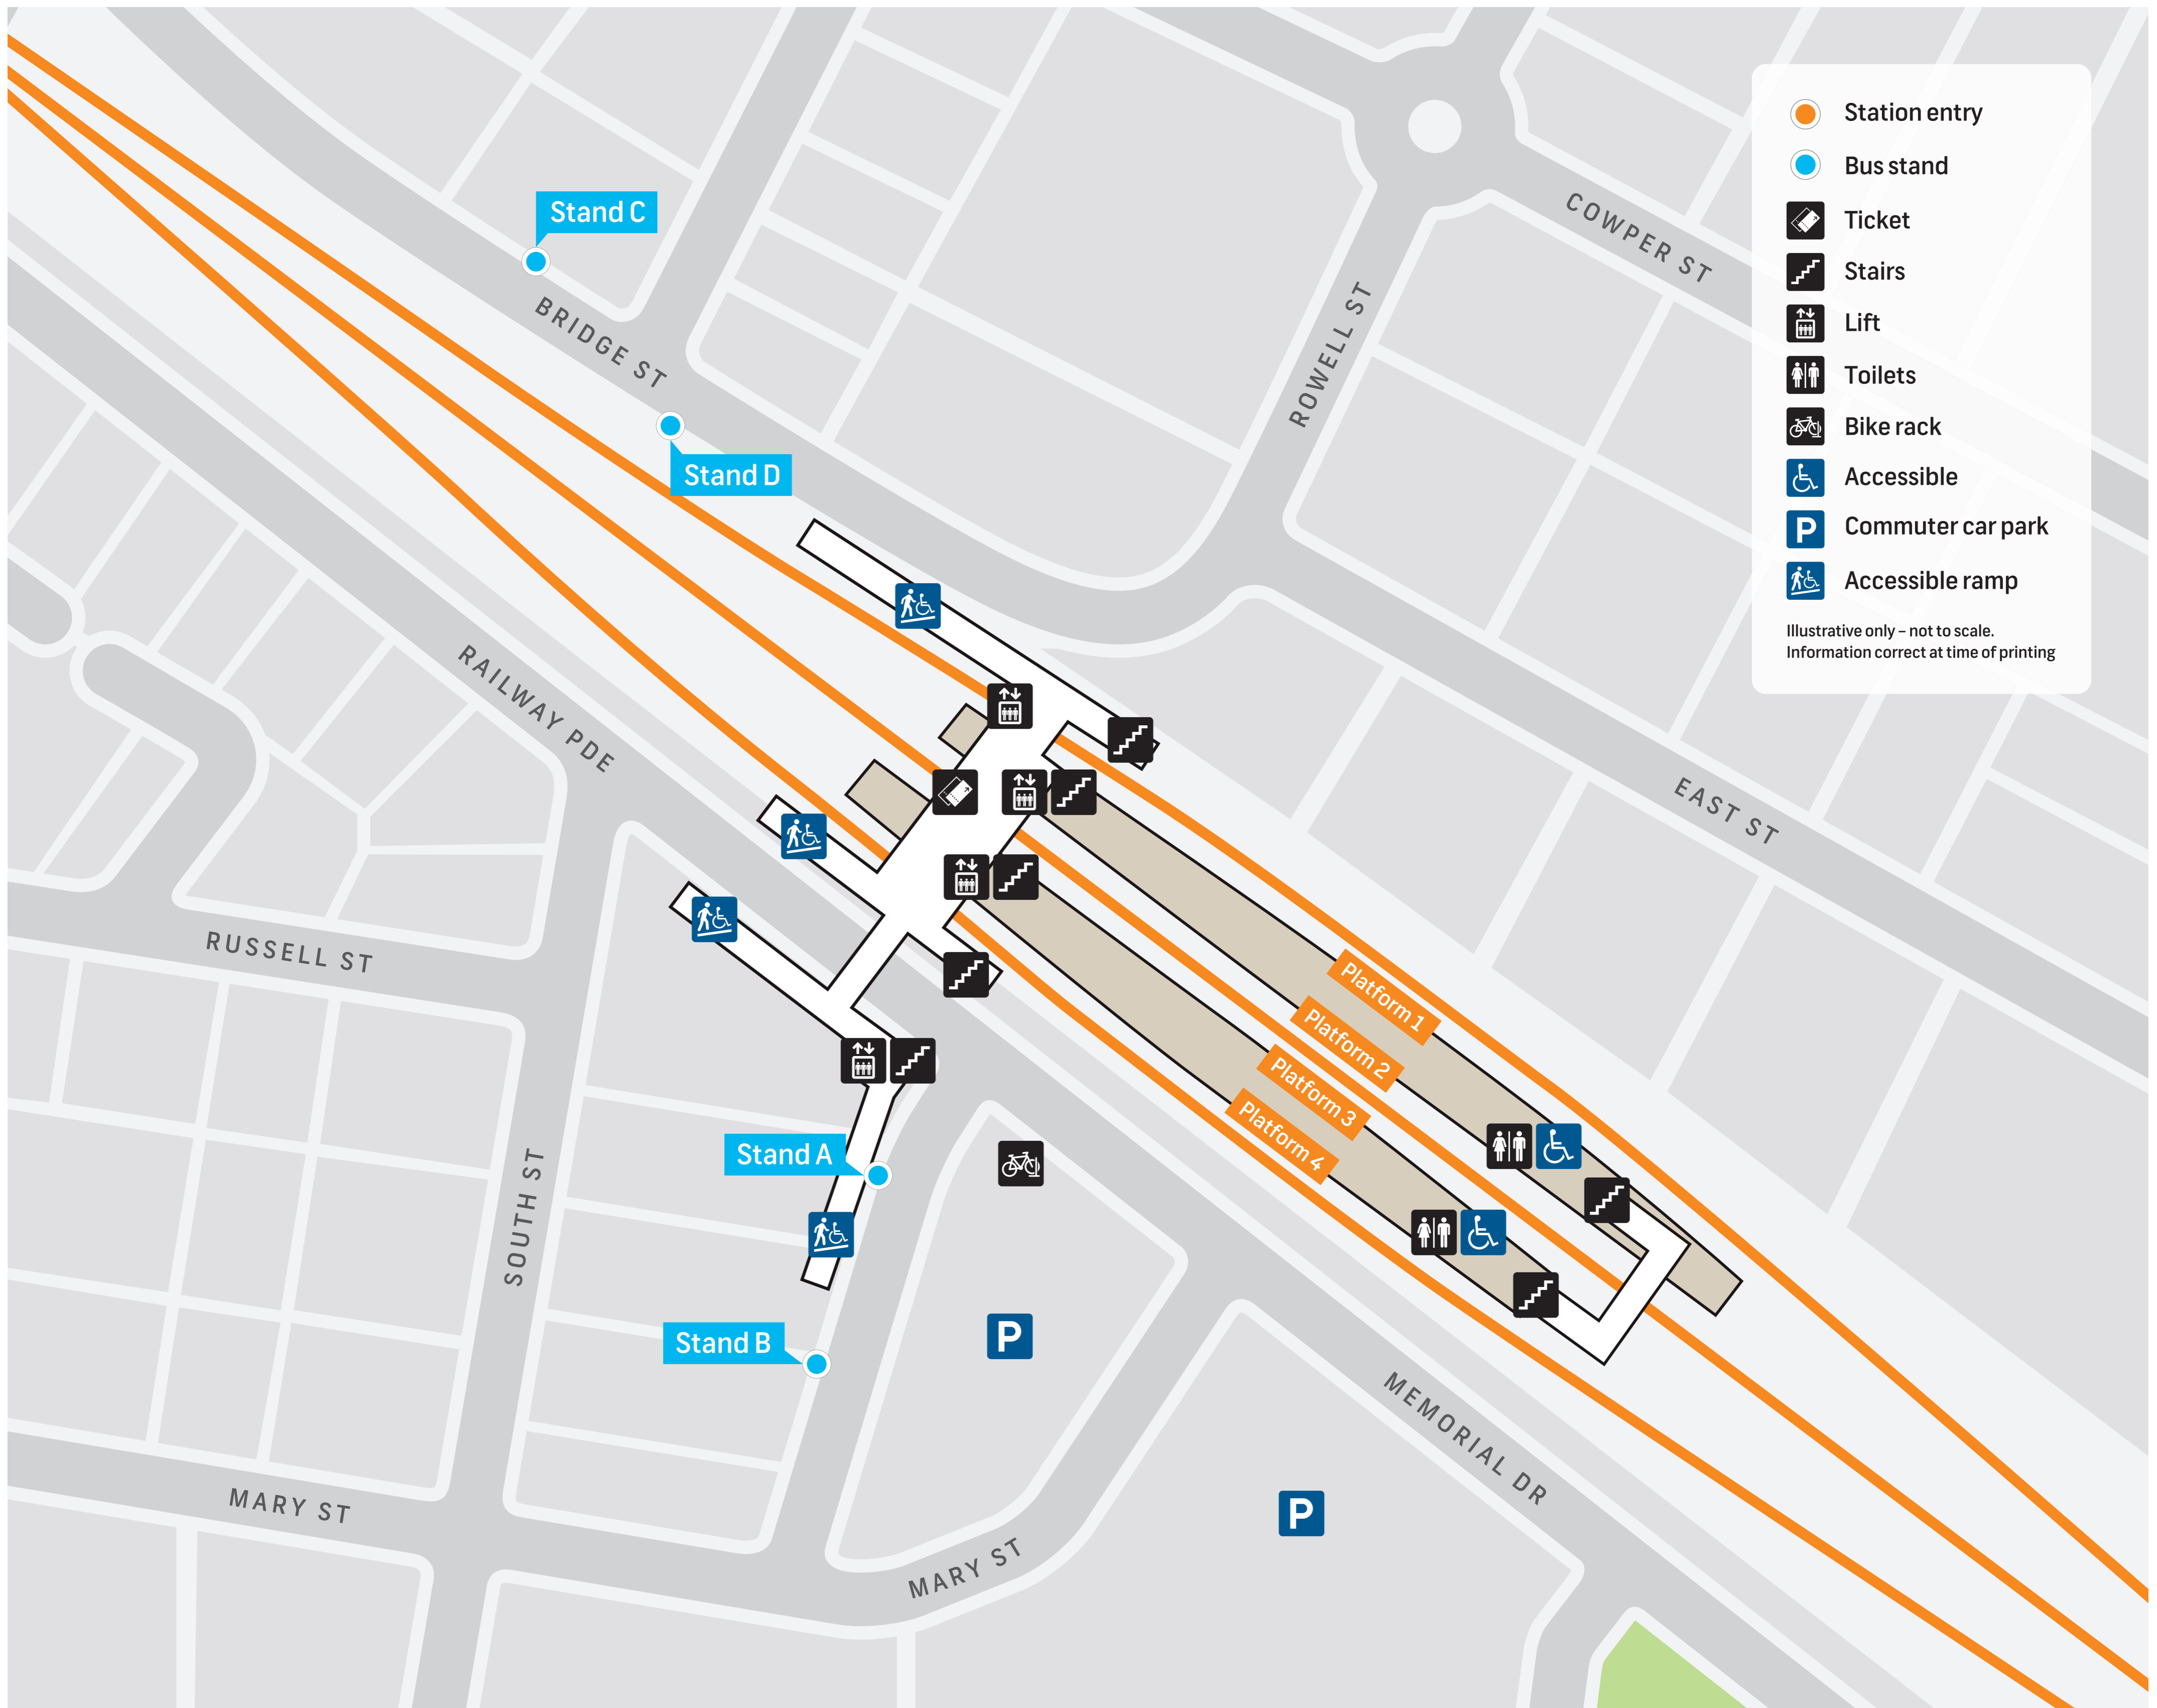

Granville Station Public Transport Map

-  Station entry
 -  Bus stand
 -  Ticket
 -  Stairs
 -  Lift
 -  Toilets
 -  Bike rack
 -  Accessible
 -  Commuter car park
 -  Accessible ramp
- Illustrative only – not to scale.
Information correct at time of printing

- T**
- T1** *North Shore, Northern & Western Line*
North Shore
Northern
Western
Richmond
- T2** *Inner West & Leppington Line*
City
Inner West
Leppington

- B**
- Stand A**
Stop no. 214288
906 Fairfield
M91 Hurstville
S2 Sefton
- Stand B**
Stop no. 214289
906 Parramatta
M91 Parramatta
- Stand C**
Stop no. 2142289
N60 City Town Hall
- Stand D**
Stop no. 2142287
N60 Fairfield

For more information

 transportnsw.info