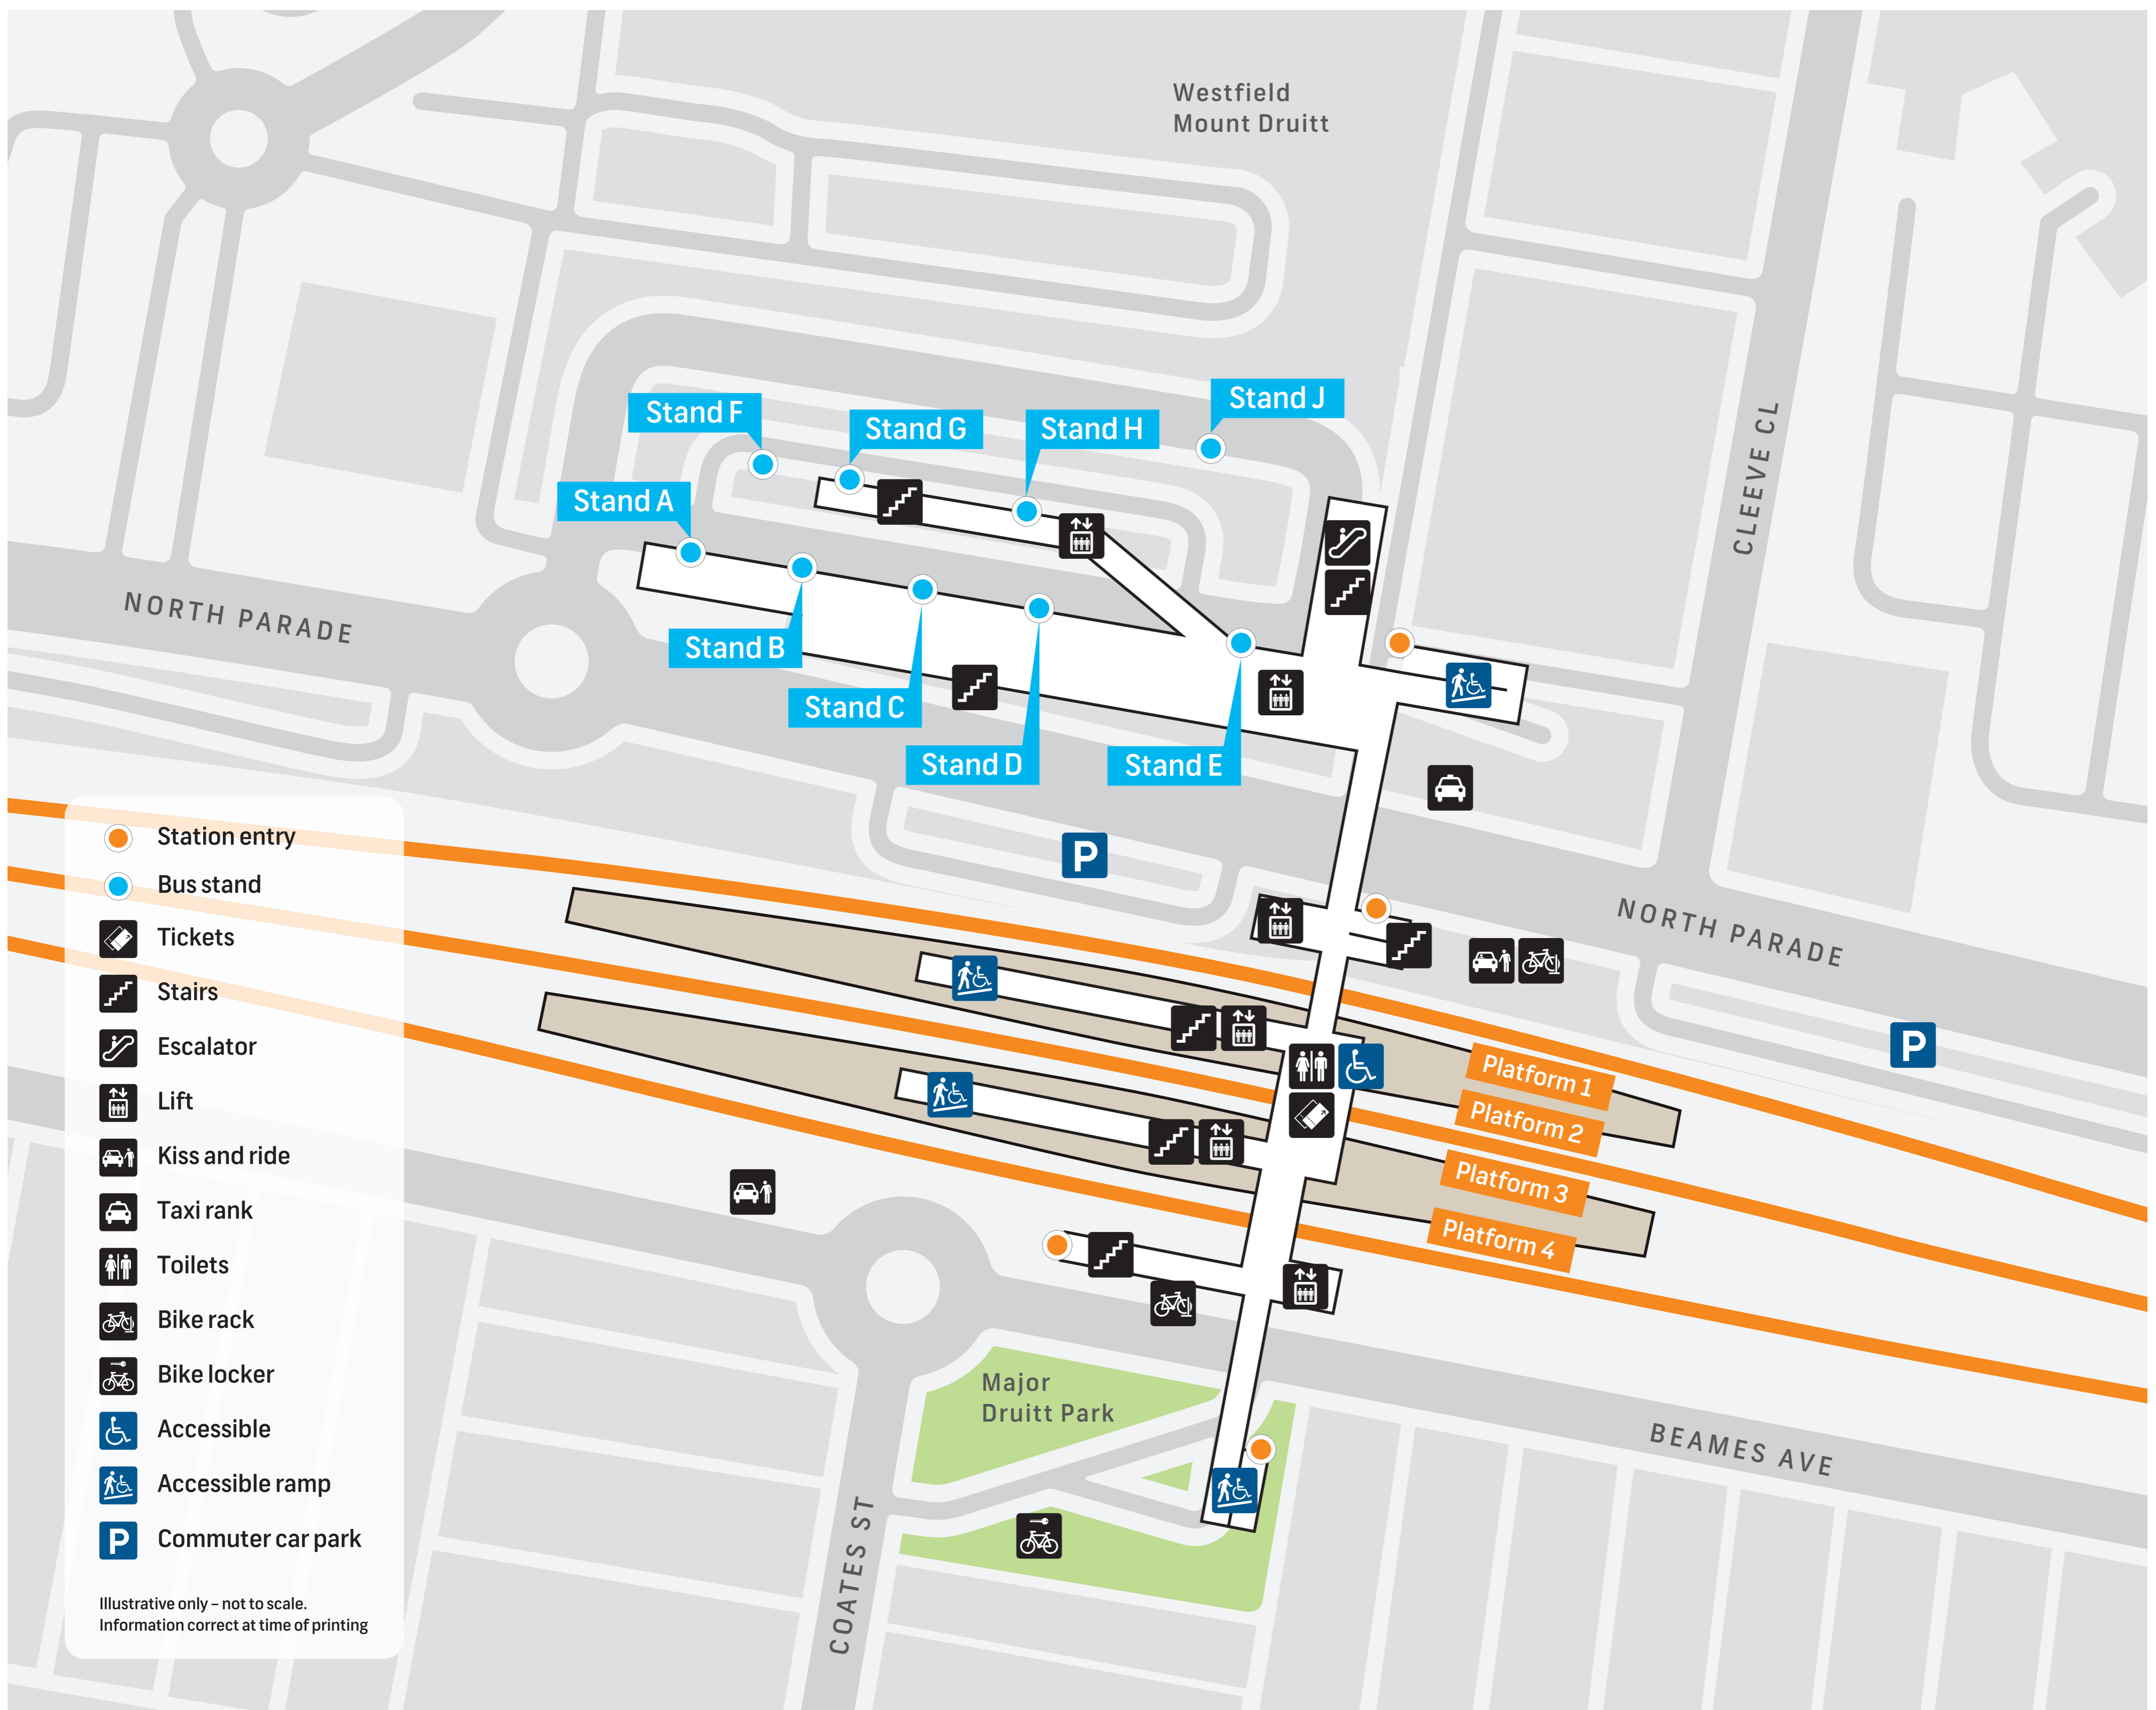

Mount Drutt Station Public Transport Map

Illustrative only - not to scale.
Information correct at time of printing

T1 North Shore, Northern & Western Line
Western
North Shore
Northern

Stand A
Stop no. 277079
723 Blacktown
728 Blacktown
729 Blacktown
738 Eastern Creek Business Park
739V Mount Drutt South

Stand B
Stop no. 2770139
755 Shalvey and Plumpton
758 St Marys

Stand C
Stop no. 2770102
754 Blacktown
N70 City Town Hall
N70 Penrith

Stand D
Stop no. 277060
750 Blacktown
761 Bidwill

Stand E
Stop no. 2770251
756 Blacktown
757 Riverstone

Stand F
Stop no. 2770506
780 Penrith

Stand G
Stop no. 2770507
674 Windsor
759 St Marys

Stand H
Stop no. 2770508
770 Penrith
771 St Marys
774 Penrith
775 Penrith
776 Penrith

Stand J
Stop no. 2770380
Arrivals only