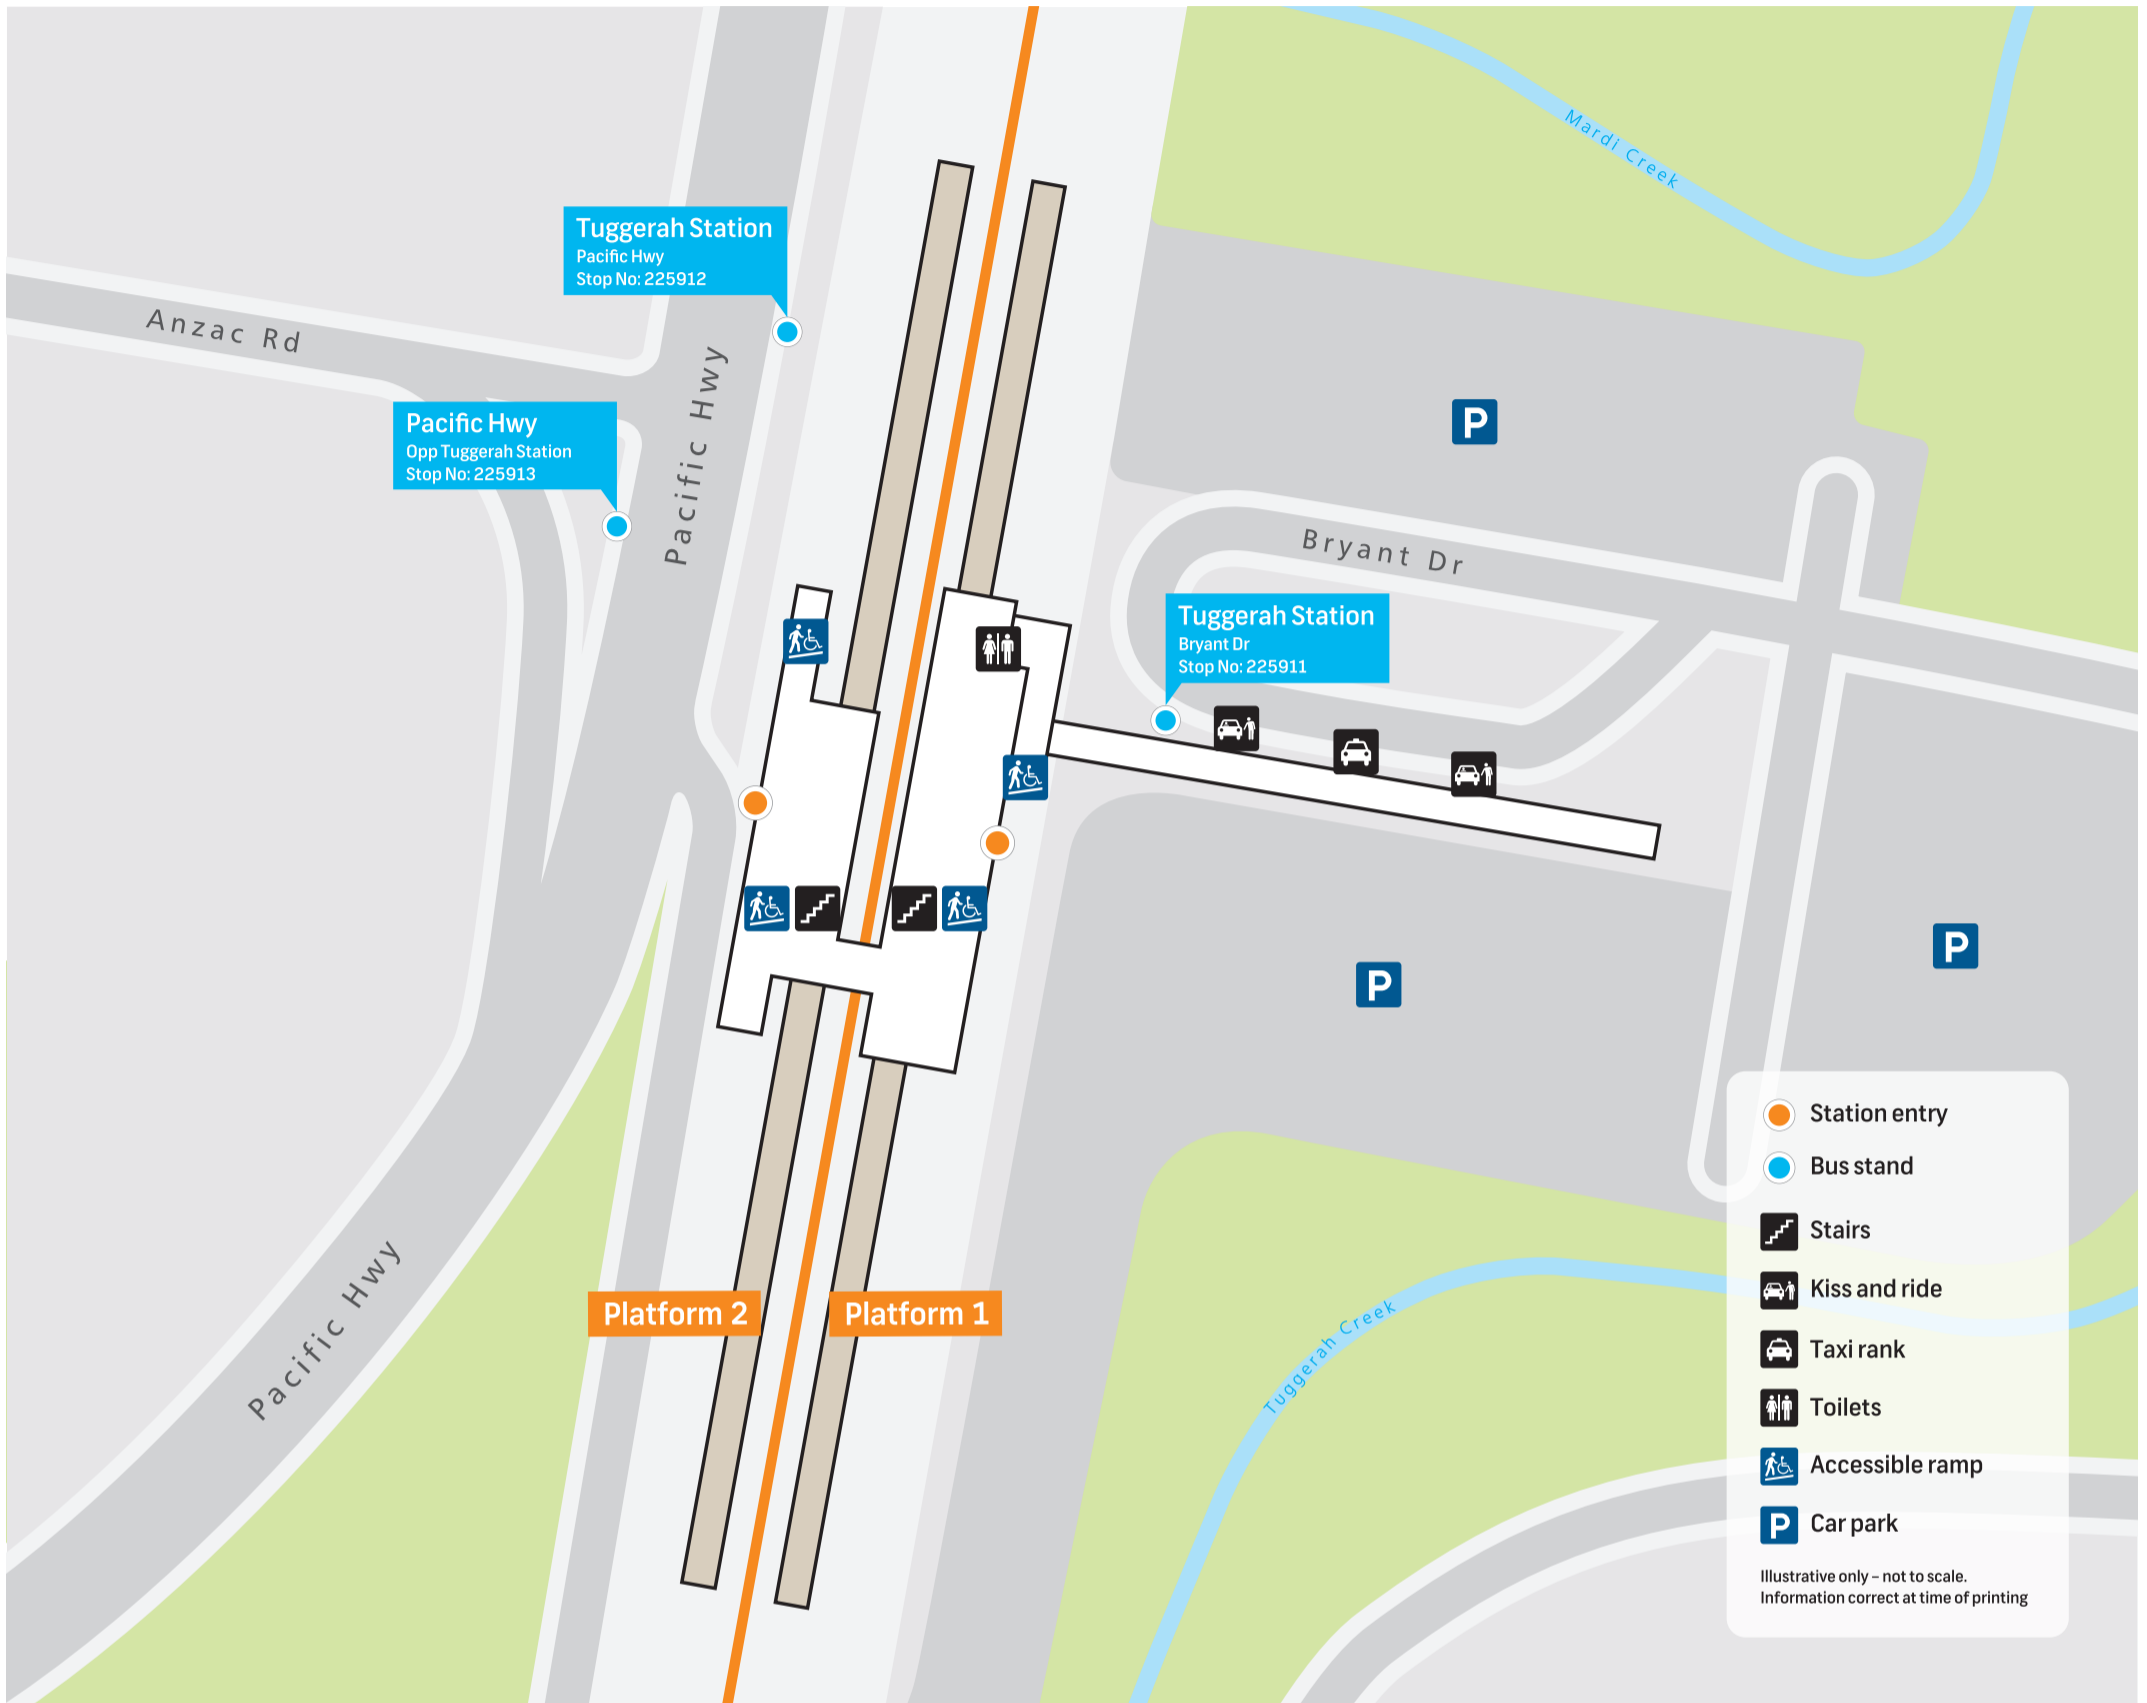

# Tuggerah Station Public Transport Map

Central Coast & Newcastle Line

## Tuggerah Station, Bryant Dr

Stop no. 225911

- 14X The Entrance
- 14X Tuggerah
- 15 The Entrance
- 15 Wyong
- 16 The Entrance
- 16 Wyong
- 19 Gosford
- 19 Wyong
- 24 The Entrance
- 24 Wyong
- 25 The Entrance
- 25 Wyong
- 26 The Entrance
- 26 Wyong
- 47 Ourimbah
- 47 Tuggerah

## Tuggerah Station, Pacific Hwy

Stop no. 225912

- 10 Tuggerah
- 11 Tuggerah
- 12 Tuggerah
- 13 Tuggerah
- 15 The Entrance
- 25 The Entrance
- 78 Tuggerah
- 79 Tuggerah
- 80 Tuggerah
- 81 Tuggerah
- 82 Tuggerah
- 93 Tuggerah
- 94 Tuggerah

## Pacific Hwy opp Tuggerah Station

Stop no. 225913

- 10 Wyee
- 11 Lake Haven
- 12 Dooralong
- 13 Dooralong
- 15 Wyong
- 25 Wyong
- 78 Lake Haven
- 79 Lake Haven
- 80 Lake Haven
- 81 Lake Haven
- 82 Lake Haven
- 93 Noraville
- 94 Budgewoi