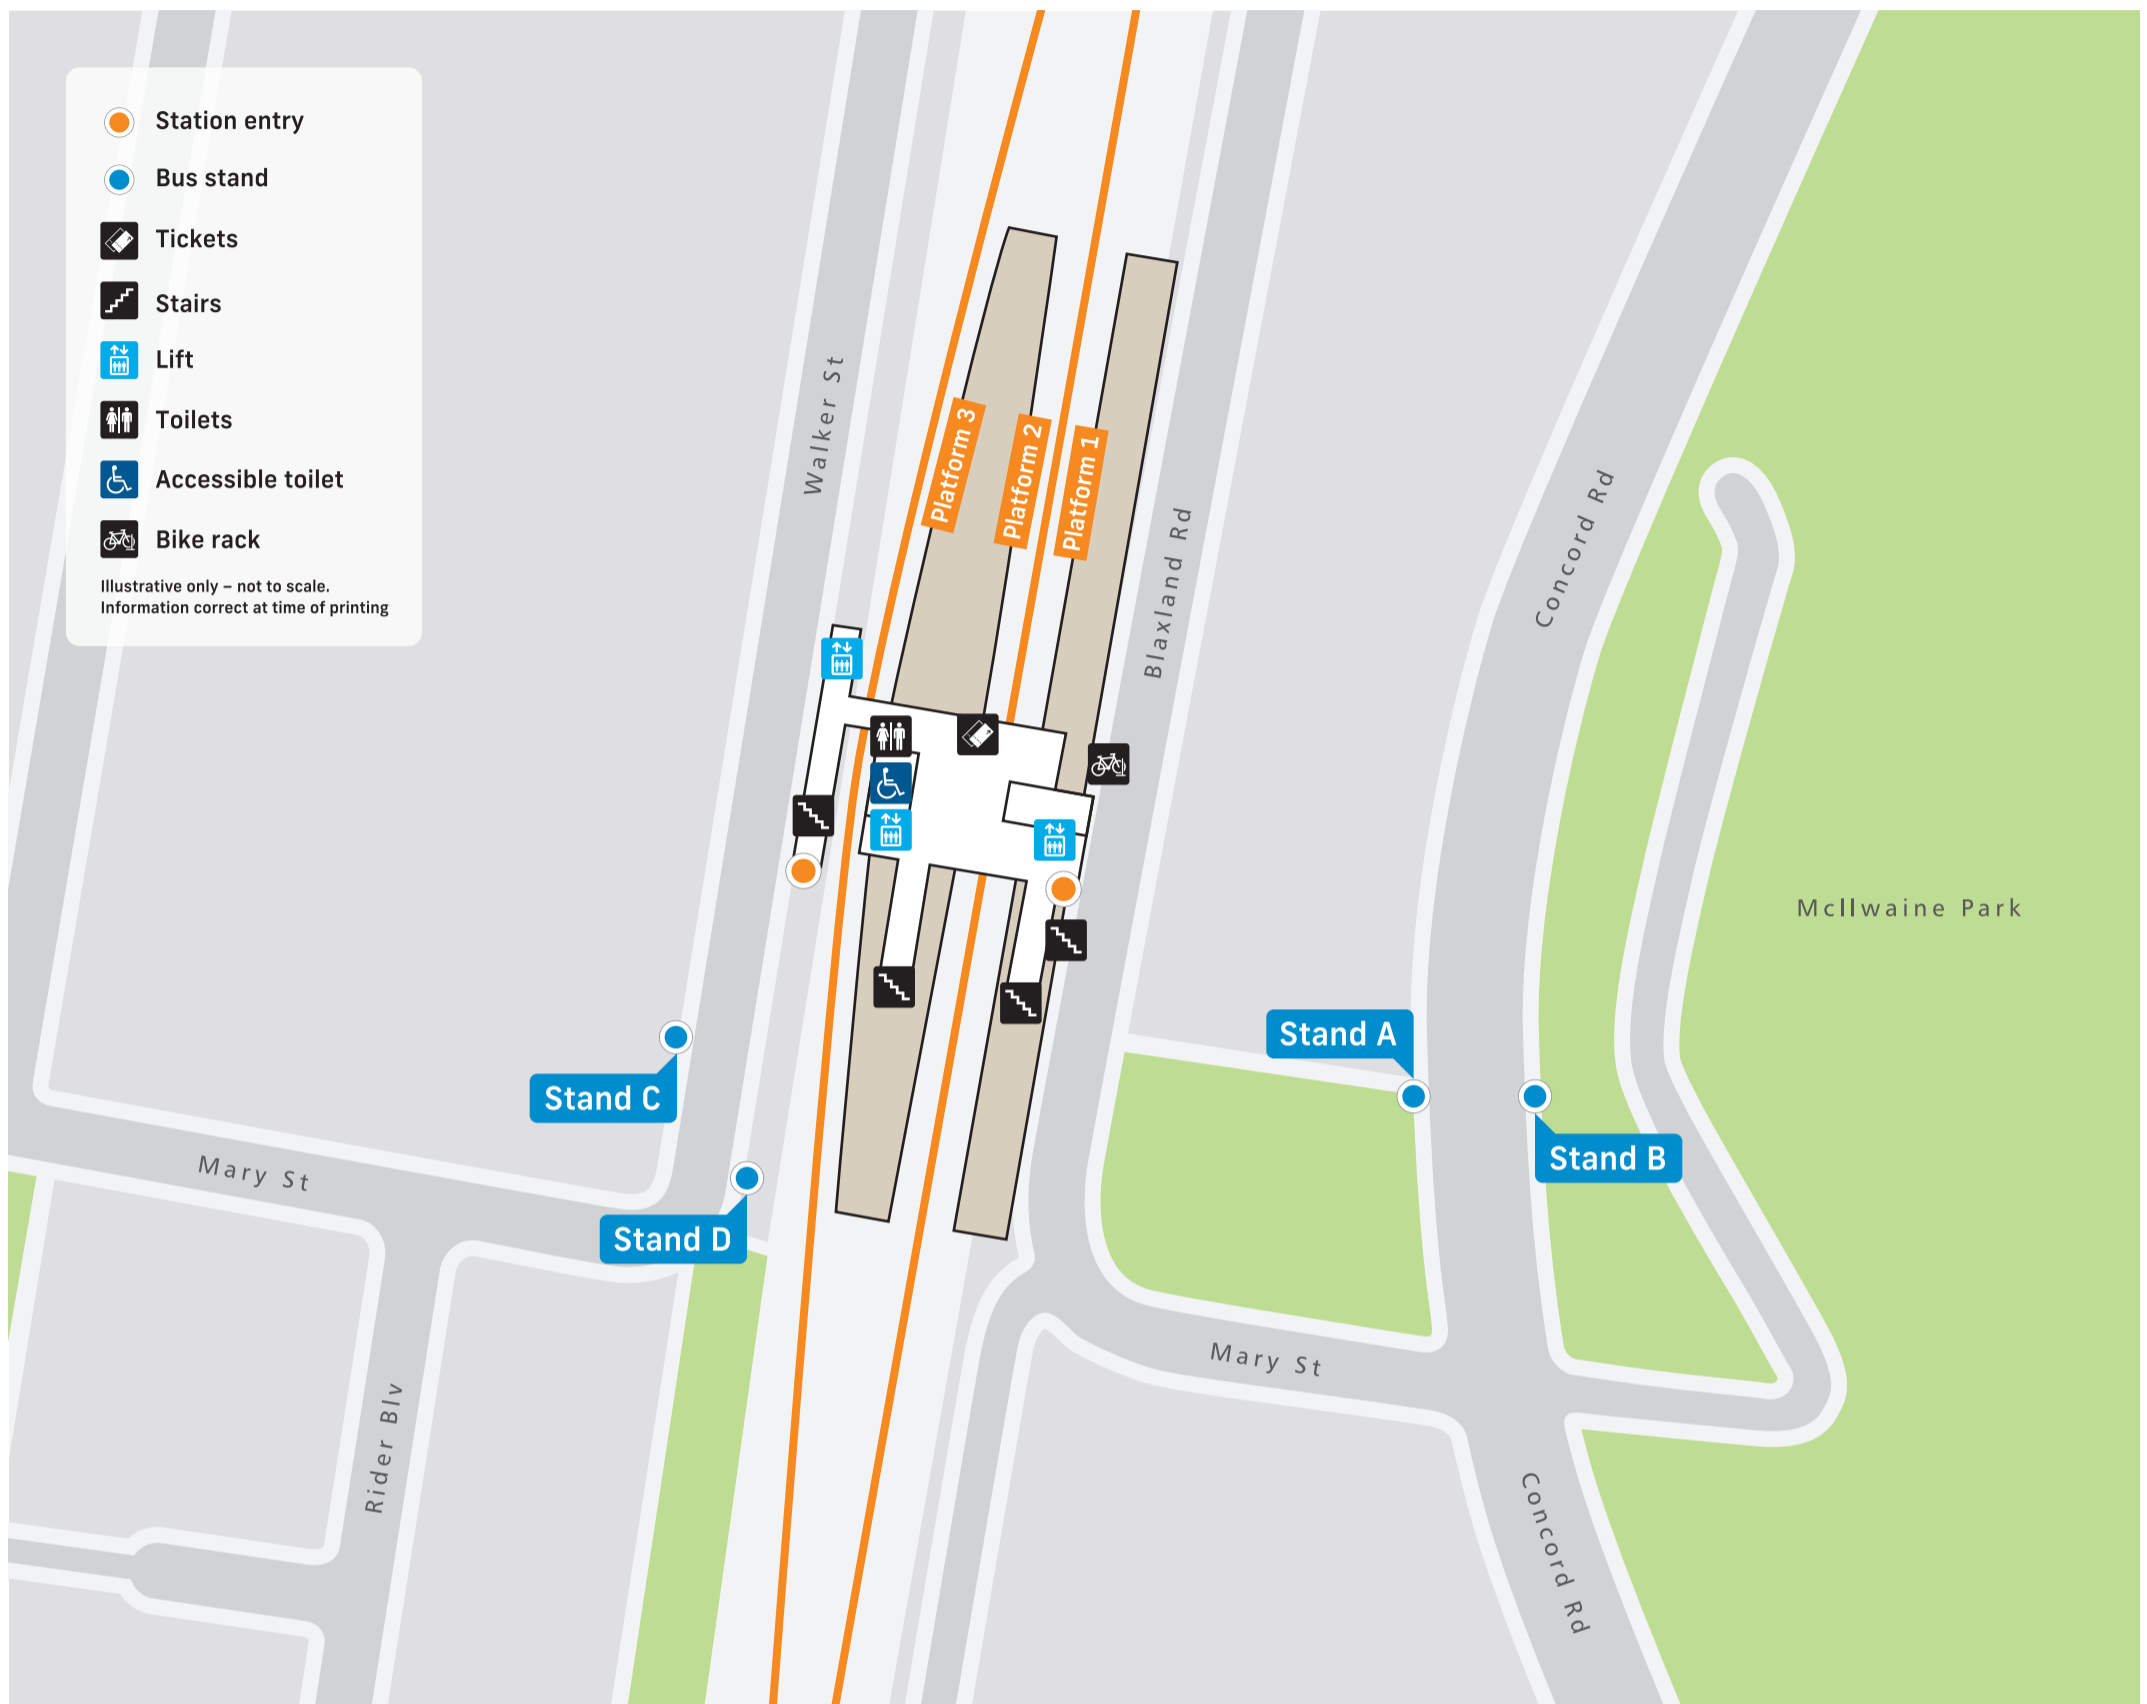

Rhodes Station Public Transport Map

T9 Northern Line
Gordon
Northern

Stand A
Stop no. 213854

410 Macquarie Park
N80 Hornsby

Stand B
Stop no. 213855

410 Hurstville
N80 City Town Hall

Stand C
Stop no. 213863

458 Ryde
526 Burwood
533 Chatswood
533 Sydney Olympic Park
N81 Parramatta

Stand D
Stop no. 213864

458 Burwood
526 Rhodes
N81 City Town Hall

For more information

 transportnsw.info