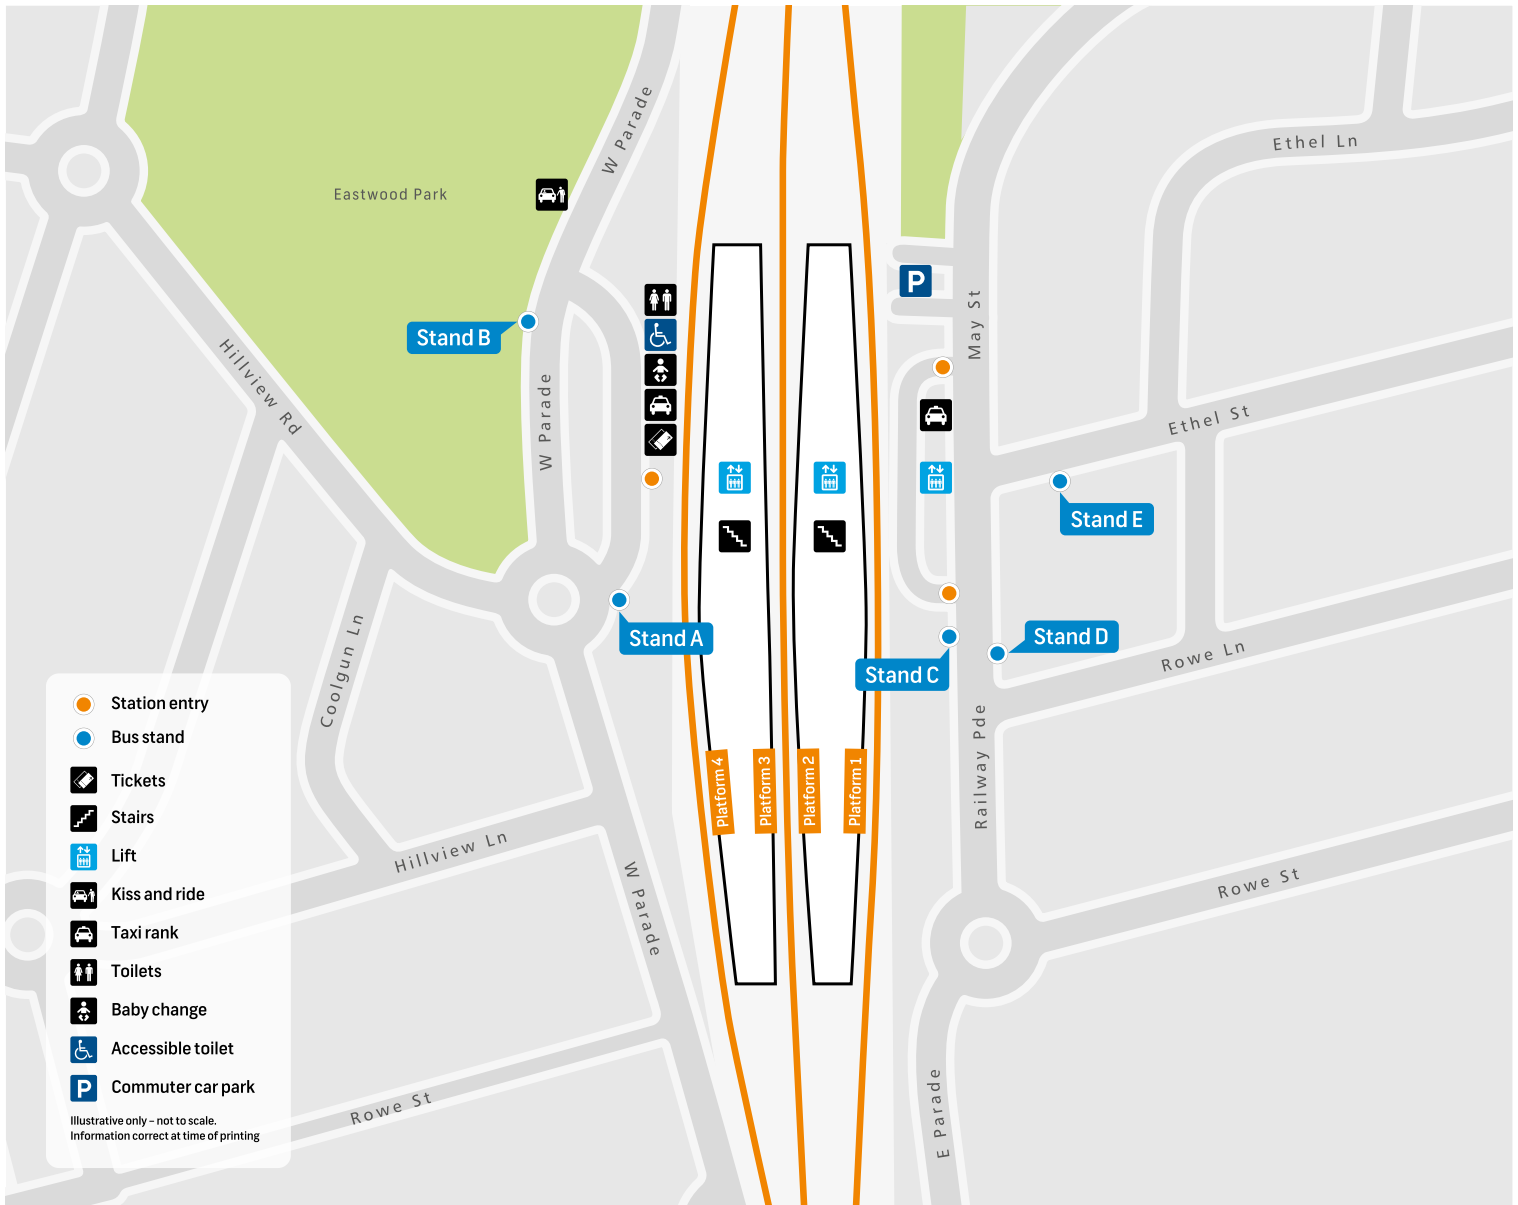

Eastwood Station Public Transport Map

- Station entry
 - Bus stand
 - Tickets
 - Stairs
 - Lift
 - Kiss and ride
 - Taxi rank
 - Toilets
 - Baby change
 - Accessible toilet
 - Commuter car park
- Illustrative only - not to scale.
Information correct at time of printing

Stand A
Stop no. 212214
515 Ryde
541 Epping
543 West Ryde
544 Auburn
544 Macquarie Centre
545 Macquarie Park
545 Parramatta

Stand B
Stop no. 212215
521 Parramatta
541 Epping

Stand C
Stop no. 212211
545 Macquarie Park
N80 Hornsby

Stand D
Stop no. 212212
545 Parramatta
N80 City Town Hall

Stand E
Stop no. 212213
551 Marsfield

For more information
transportnsw.info