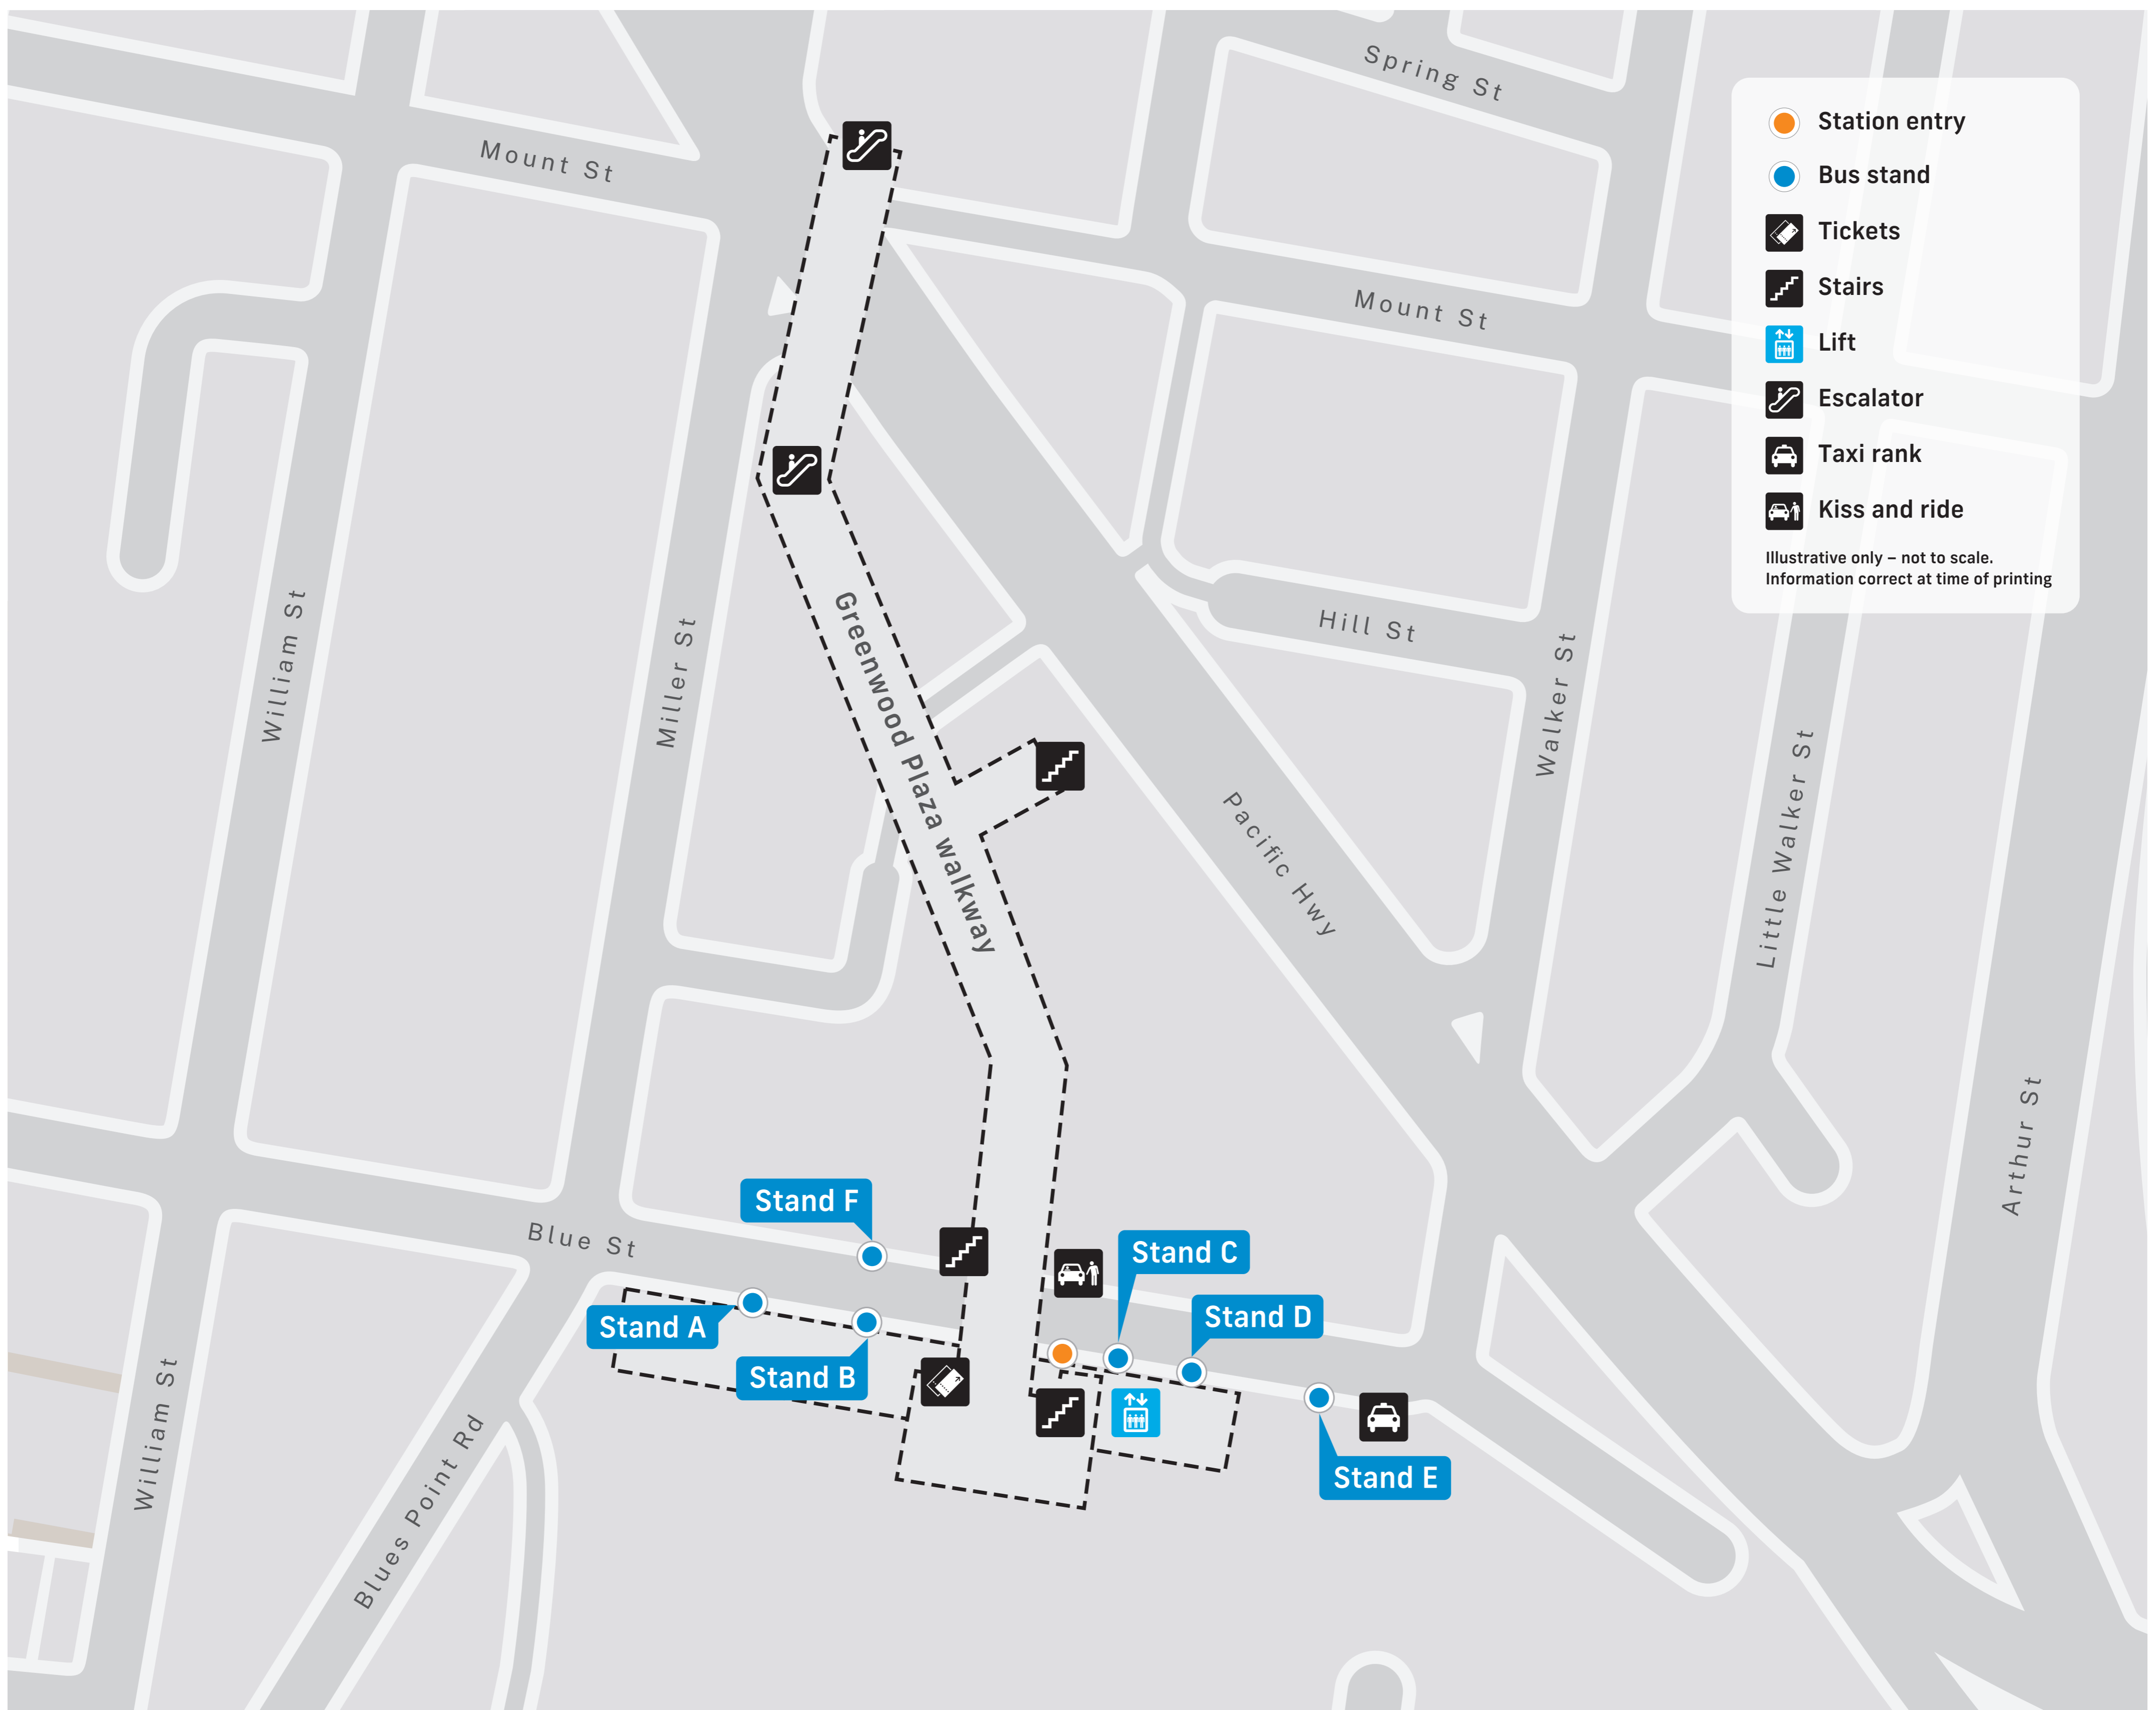

# North Sydney Station Public Transport Map

- Station entry
- Bus stand
- Tickets
- Stairs
- Lift
- Escalator
- Taxi rank
- Kiss and ride

Illustrative only – not to scale.  
Information correct at time of printing

**T** **T1** *North Shore & Western Line*  
North Shore  
Western  
Richmond

**T9** *Northern Line*  
Northern  
Gordon

**Central Coast**

Stand A	
Stop no. 206011	
115	Chatswood
119	Gore Hill
261	Lane Cove
263	Crows Nest

Stand B	
Stop no. 206012	
252	Gladesville
286	Denistone East
287	Ryde
290	Epping
622	Dural

Stand C	
Stop no. 206092	
202	Northbridge
203	Castlecrag
207	East Lindfield
208	East Lindfield
209	East Lindfield

Stand F	
Stop no. 206015	
254	McMahons Point
260	Terrey Hills
265	Lane Cove
269	Milsons Point