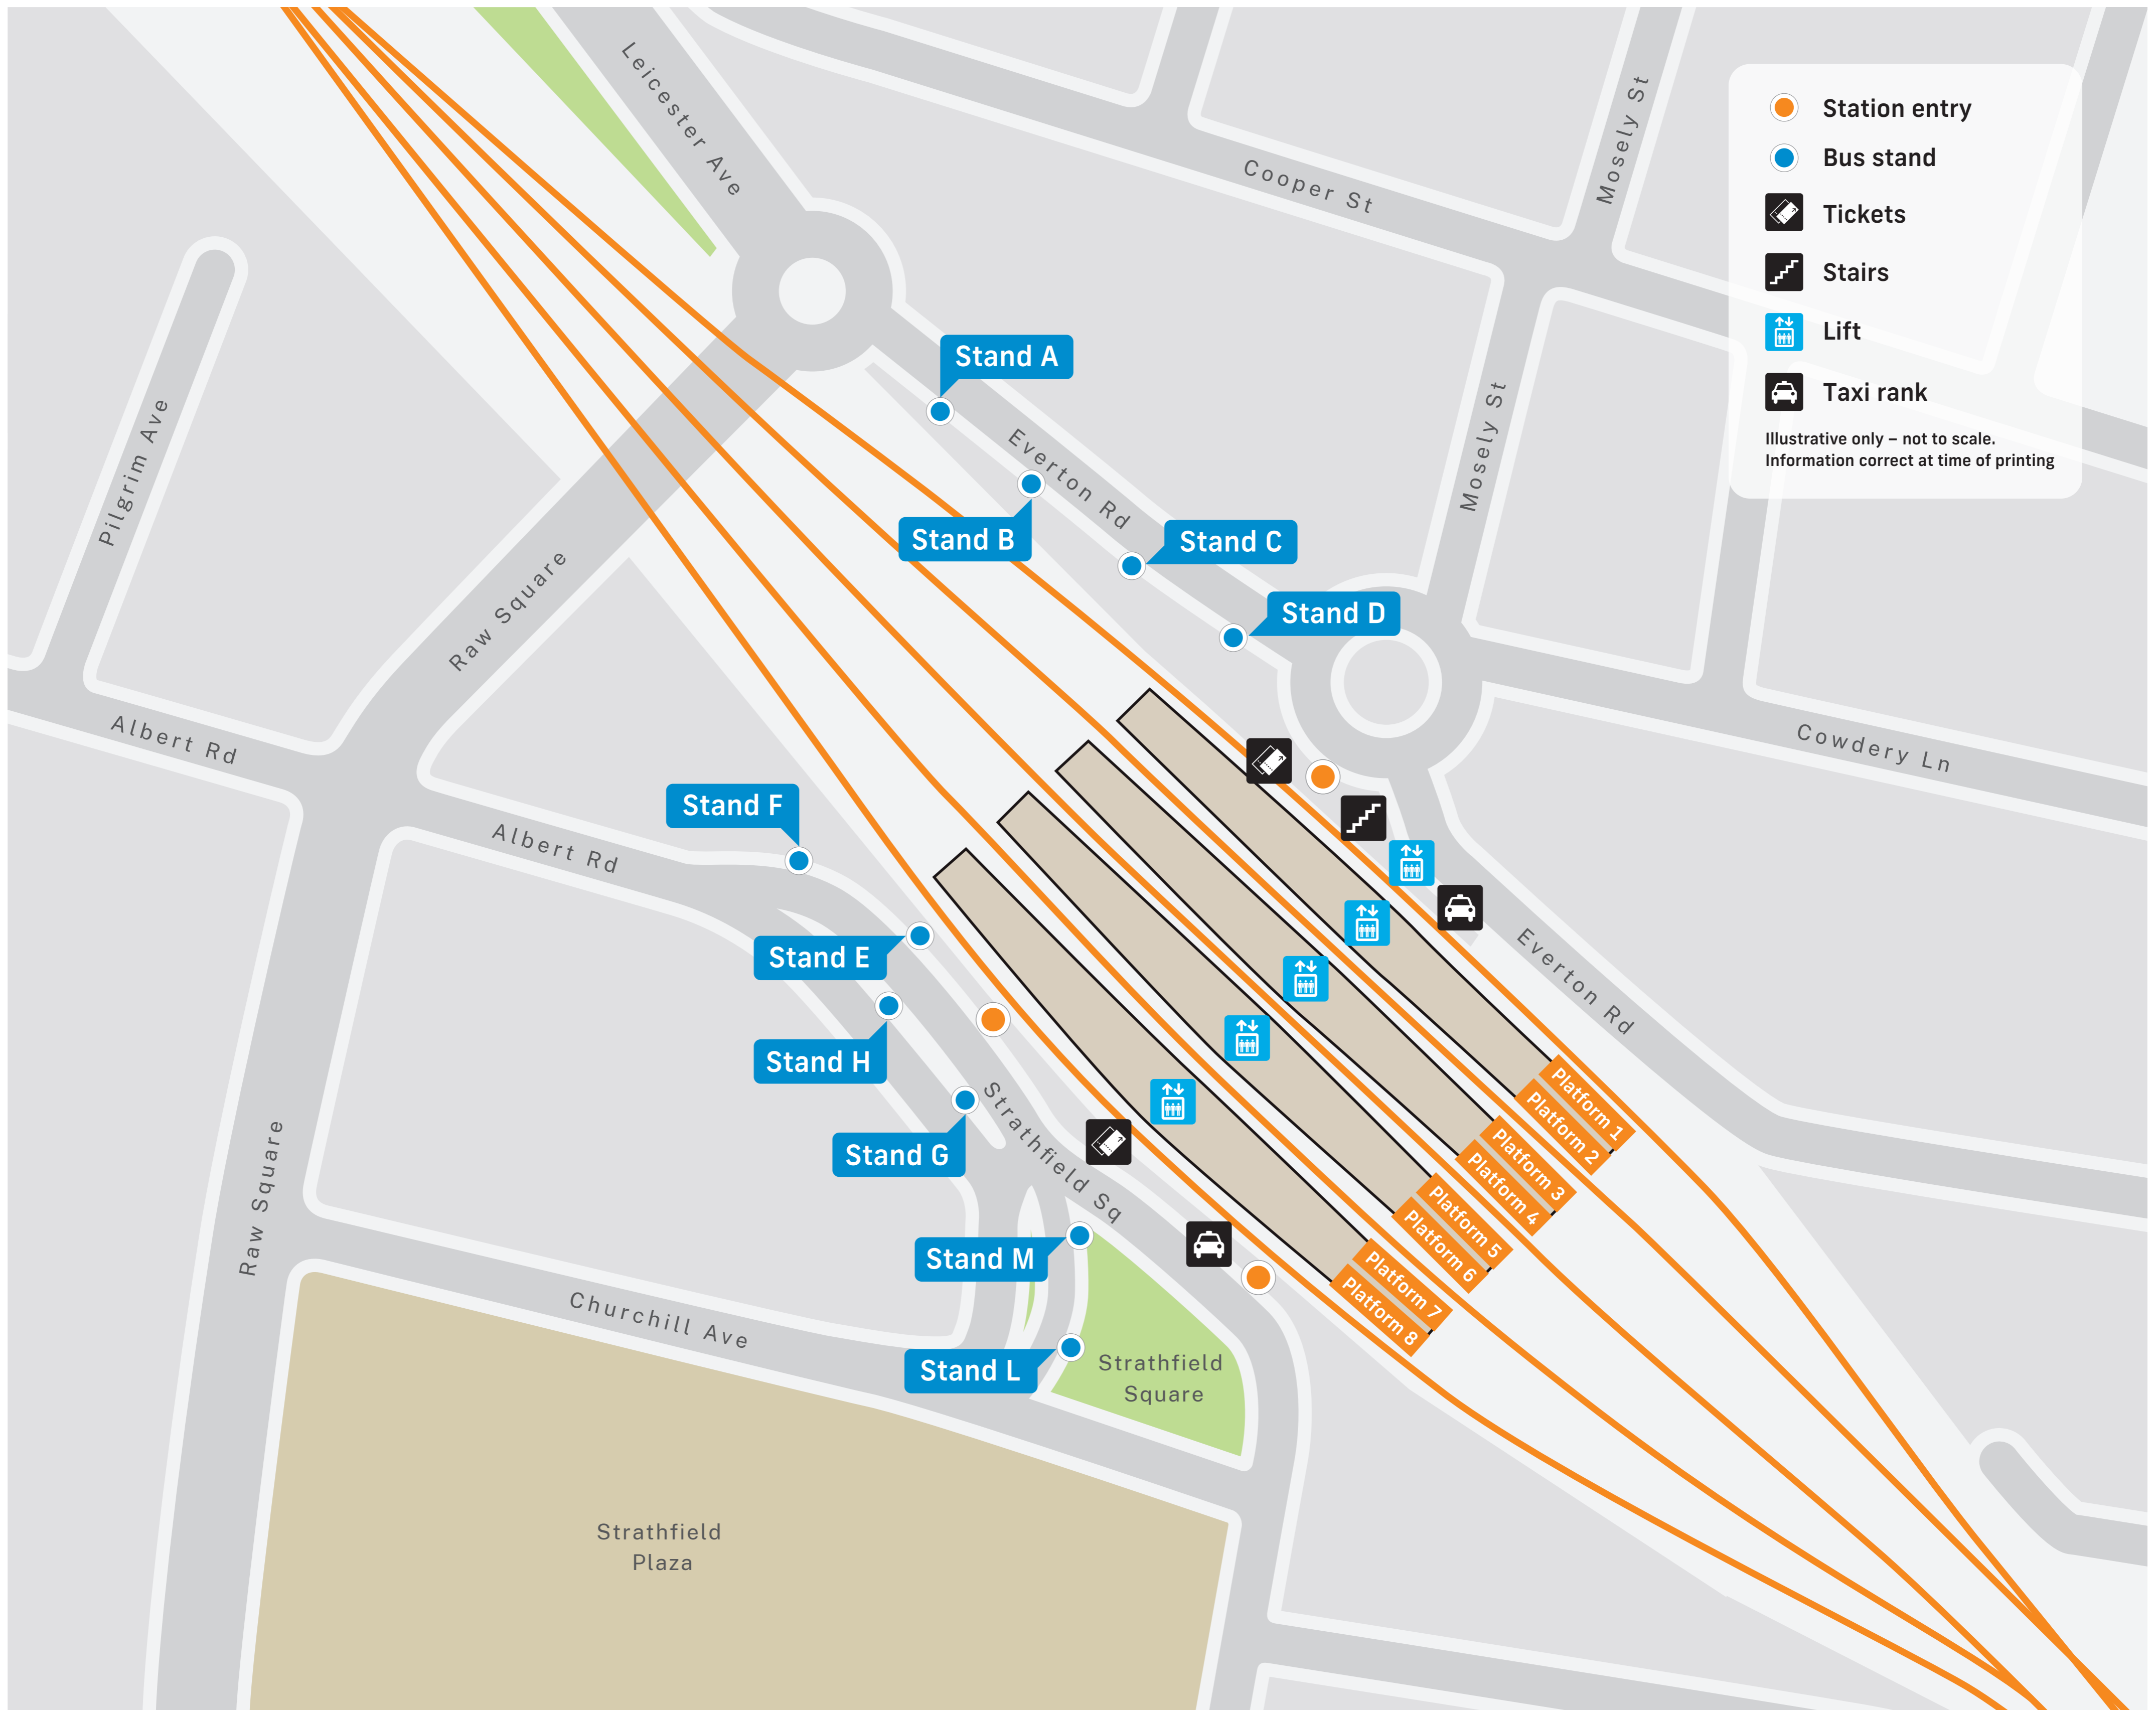

Strathfield Station Public Transport Map

- Station entry
- Bus stand
- Tickets
- Stairs
- Lift
- Taxi rank

Illustrative only – not to scale.
Information correct at time of printing

- T1** *North Shore & Western Line*
North Shore
Western
Richmond
- T9** *Northern Line*
Gordon
Northern
- T2** *Inner West & Leppington Line*
City
Inner West
Leppington
- Blue Mountains**
- Central Coast & Newcastle Line**
- Western NSW**
- North Western NSW**
- North Coast NSW**

Stand A Stop no. 213514 458 Ryde	Stand D Stop no. 213511 458 Burwood 526 Burwood	Stand G Stop no. 213516 415 Campsie 415 Chiswick N50 City Town Hall N50 Liverpool N60 City Town Hall N60 Fairfield N61 City Town Hall N61 Carlingford N80 City Town Hall N80 Hornsby N81 City Town Hall N81 Parramatta	Stand H Stop no. 213515 407 Burwood via Strathfield West 408 Burwood 408 Rookwood Cemetery
Stand B Stop no. 213513 526 Rhodes	Stand E Stop no. 2135215 913 Bankstown 914 Greenacre M90 Burwood M90 Liverpool		Stand L Stop no. 213519 480 Central Pitt St 483 Central Pitt St
Stand C Stop no. 213512 School services only	Stand F Stop no. 213563 450 Hurstville		Stand M Stop no. 213518 Arrivals only