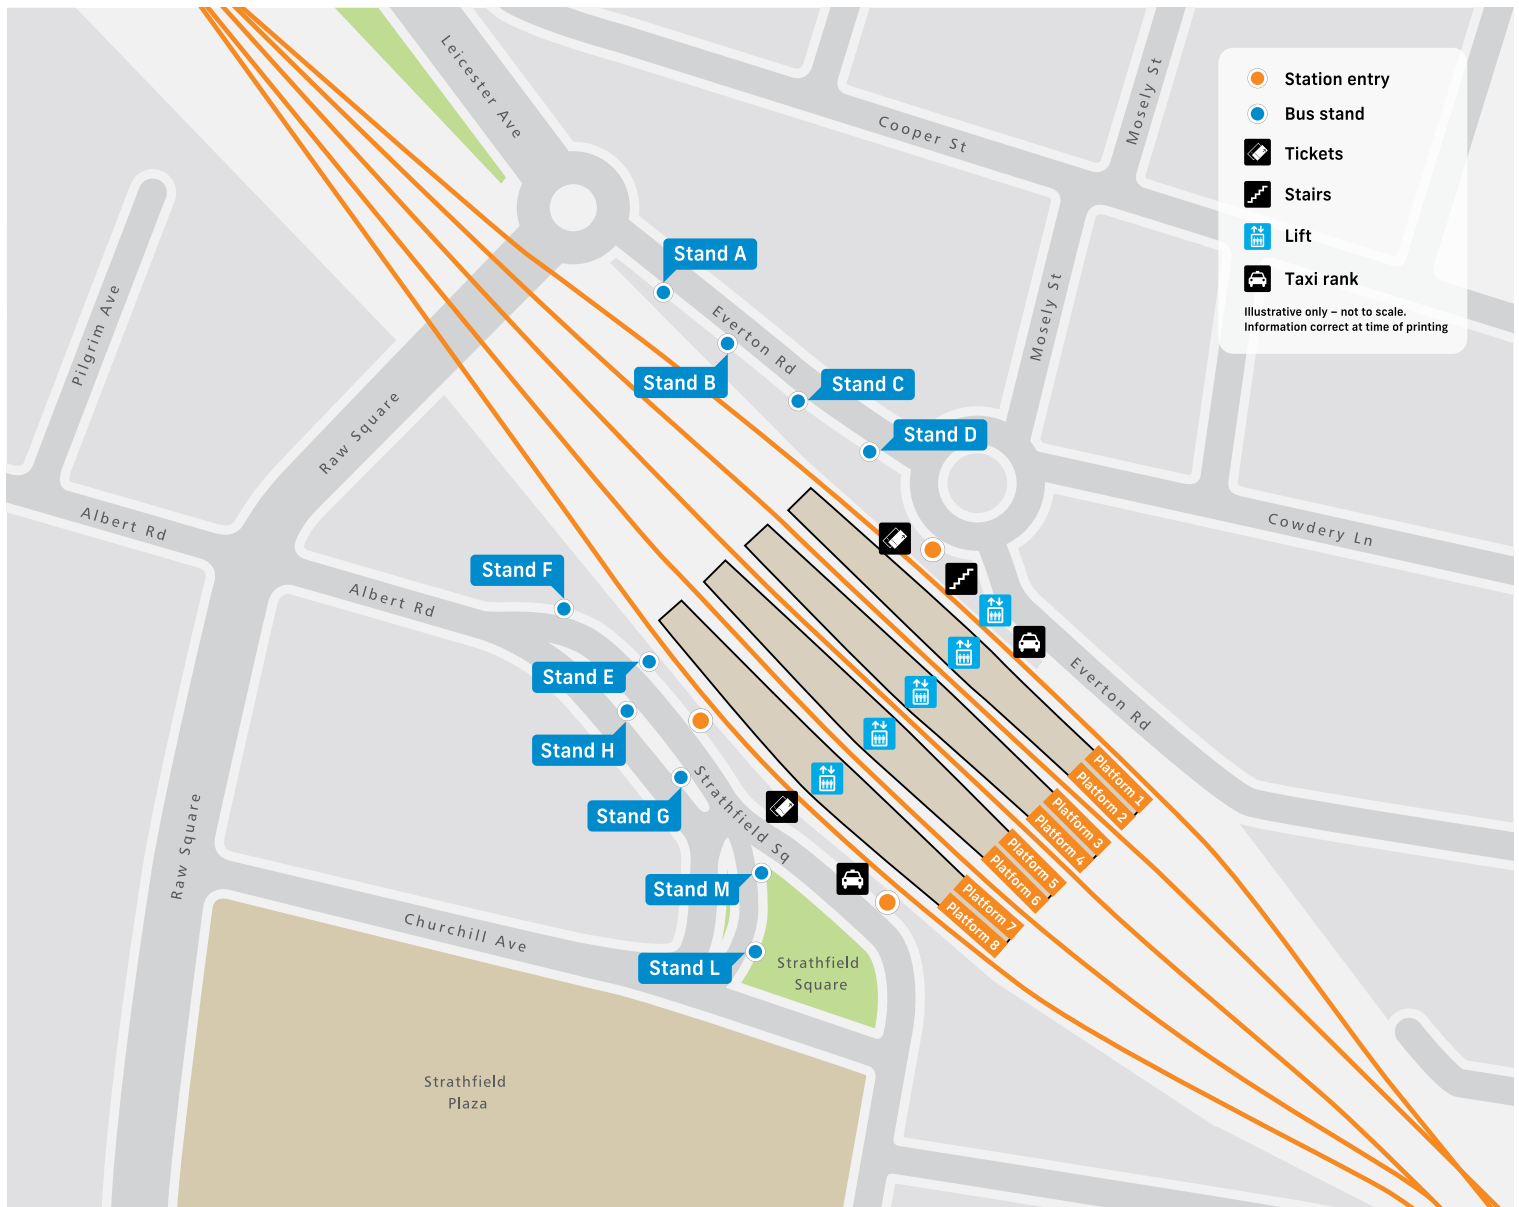

# Strathfield Station Public Transport Map

- Station entry
- Bus stand
- Tickets
- Stairs
- Lift
- Taxi rank

Illustrative only – not to scale.  
Information correct at time of printing

- T** **T1** *North Shore & Western Line*  
North Shore  
Western  
Richmond
- T9** *Northern Line*  
Gordon  
Northern
- T2** *Inner West & Leppington Line*  
City  
Inner West  
Leppington
- Blue Mountains**
- Central Coast & Newcastle Line**
- Western NSW**
- North Western NSW**
- North Coast NSW**

<b>B</b>	<b>Stand A</b>	<b>Stand D</b>	<b>Stand G</b>	<b>Stand H</b>
	Stop no. 213514	Stop no. 213511	Stop no. 213516	Stop no. 213515
	458 Ryde	458 Burwood	415 Campsie	407 Burwood via Strathfield West
		526 Burwood	415 Chiswick	408 Burwood
	<b>Stand B</b>		N50 City Town Hall	408 Rookwood Cemetery
	Stop no. 213513	<b>Stand E</b>	N50 Liverpool	
	525 Parramatta	Stop no. 2135215	N60 City Town Hall	<b>Stand L</b>
	526 Rhodes	913 Bankstown	N60 Fairfield	Stop no. 213519
	<b>Stand C</b>	914 Greenacre	N61 City Town Hall	480 Central Pitt St
	Stop no. 213512	M90 Burwood	N61 Carlingford	483 Central Pitt St
	School services only	M90 Liverpool	N80 City Town Hall	
		<b>Stand F</b>	N80 Hornsby	<b>Stand M</b>
		Stop no. 213563	N81 City Town Hall	Stop no. 213518
		450 Hurstville	N81 Parramatta	Arrivals only