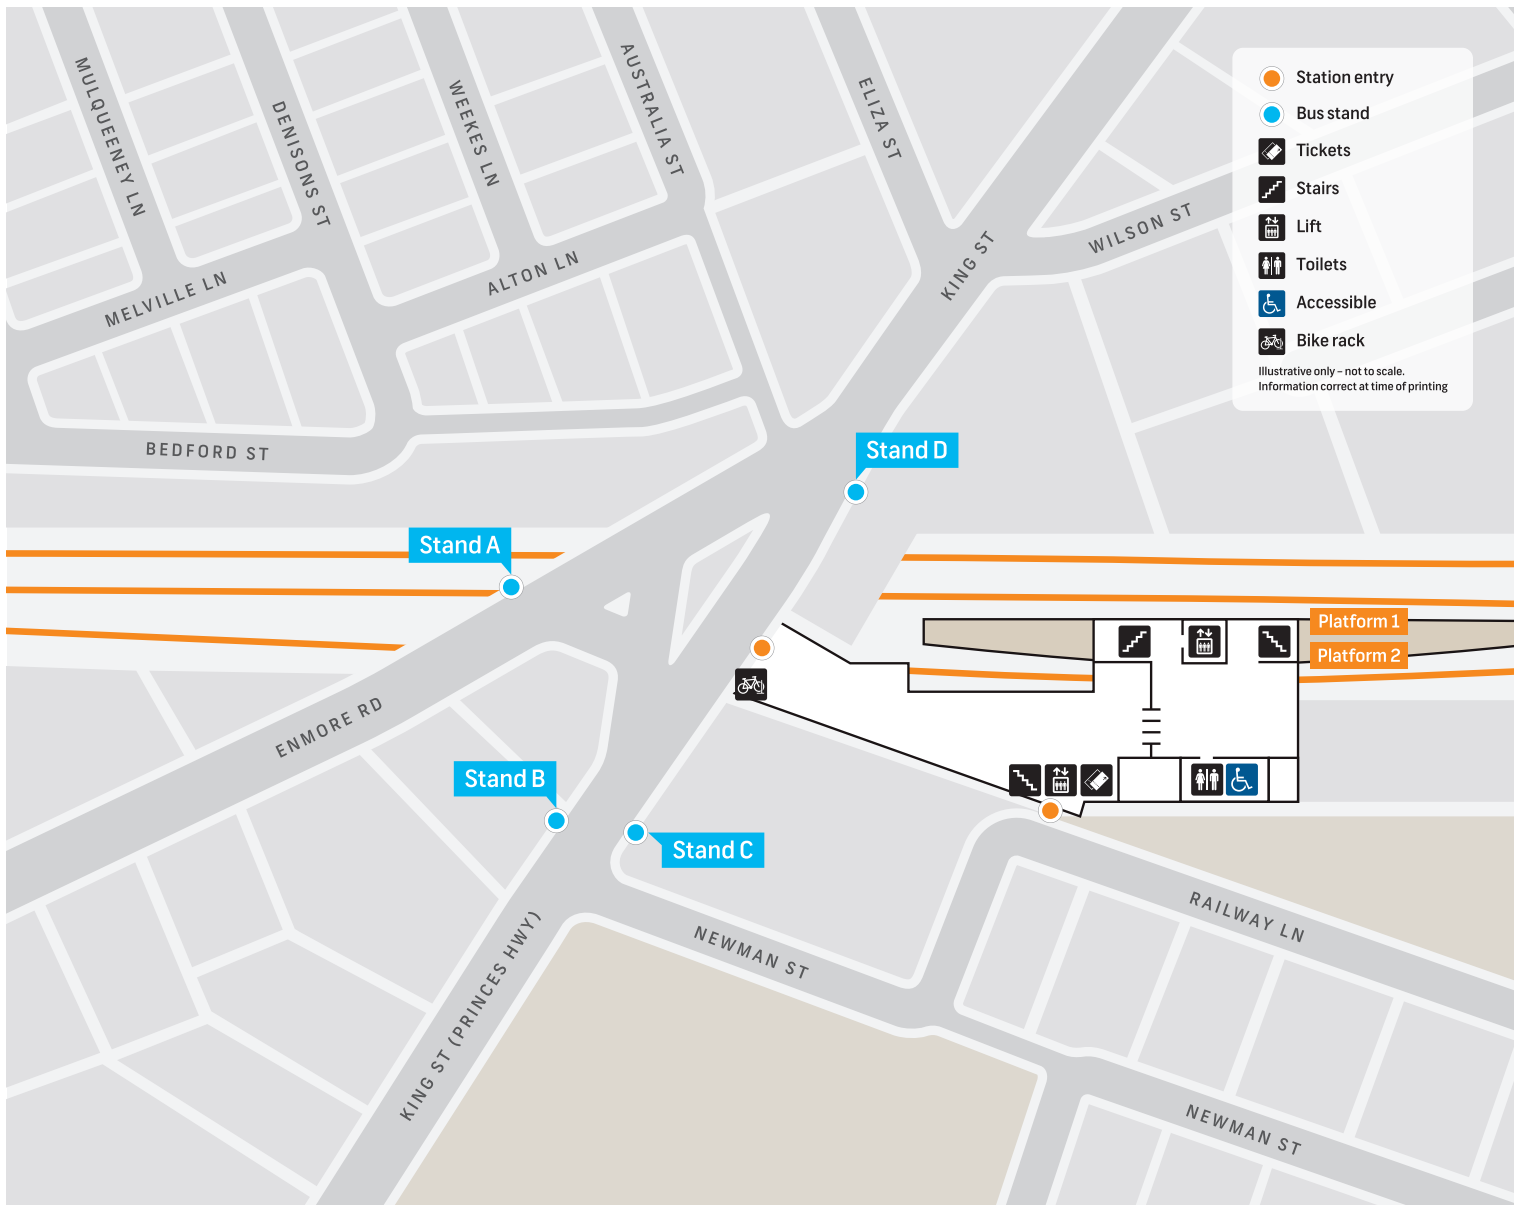

Newtown Station Public Transport Map

T **T2** Inner West & Leppington Line
City
Inner West
Leppington

Stand A	
Stop no. 204243	
355	Bondi Junction
423	City Martin Place
423X	City Martin Place
426	City Martin Place
428	City Martin Place
428X	City Martin Place
430	City Martin Place
N30	City Town Hall
N40	City Town Hall

Stand B	
Stop no. 204238	
352	Bondi Junction
370	Leichhardt Marketplace
422	Central Pitt St
N10	City Town Hall

Stand C	
Stop no. 204226	
352	Marrickville Metro
370	Coogee
422	Kogarah

Stand D	
Stop no. 204211	
355	Marrickville Metro
423	Kingsgrove Depot
423X	Kingsgrove Depot
426	Dulwich Hill
428	Canterbury
428X	Canterbury
430	Sydenham
N10	Sutherland
N30	Macarthur
N40	East Hills