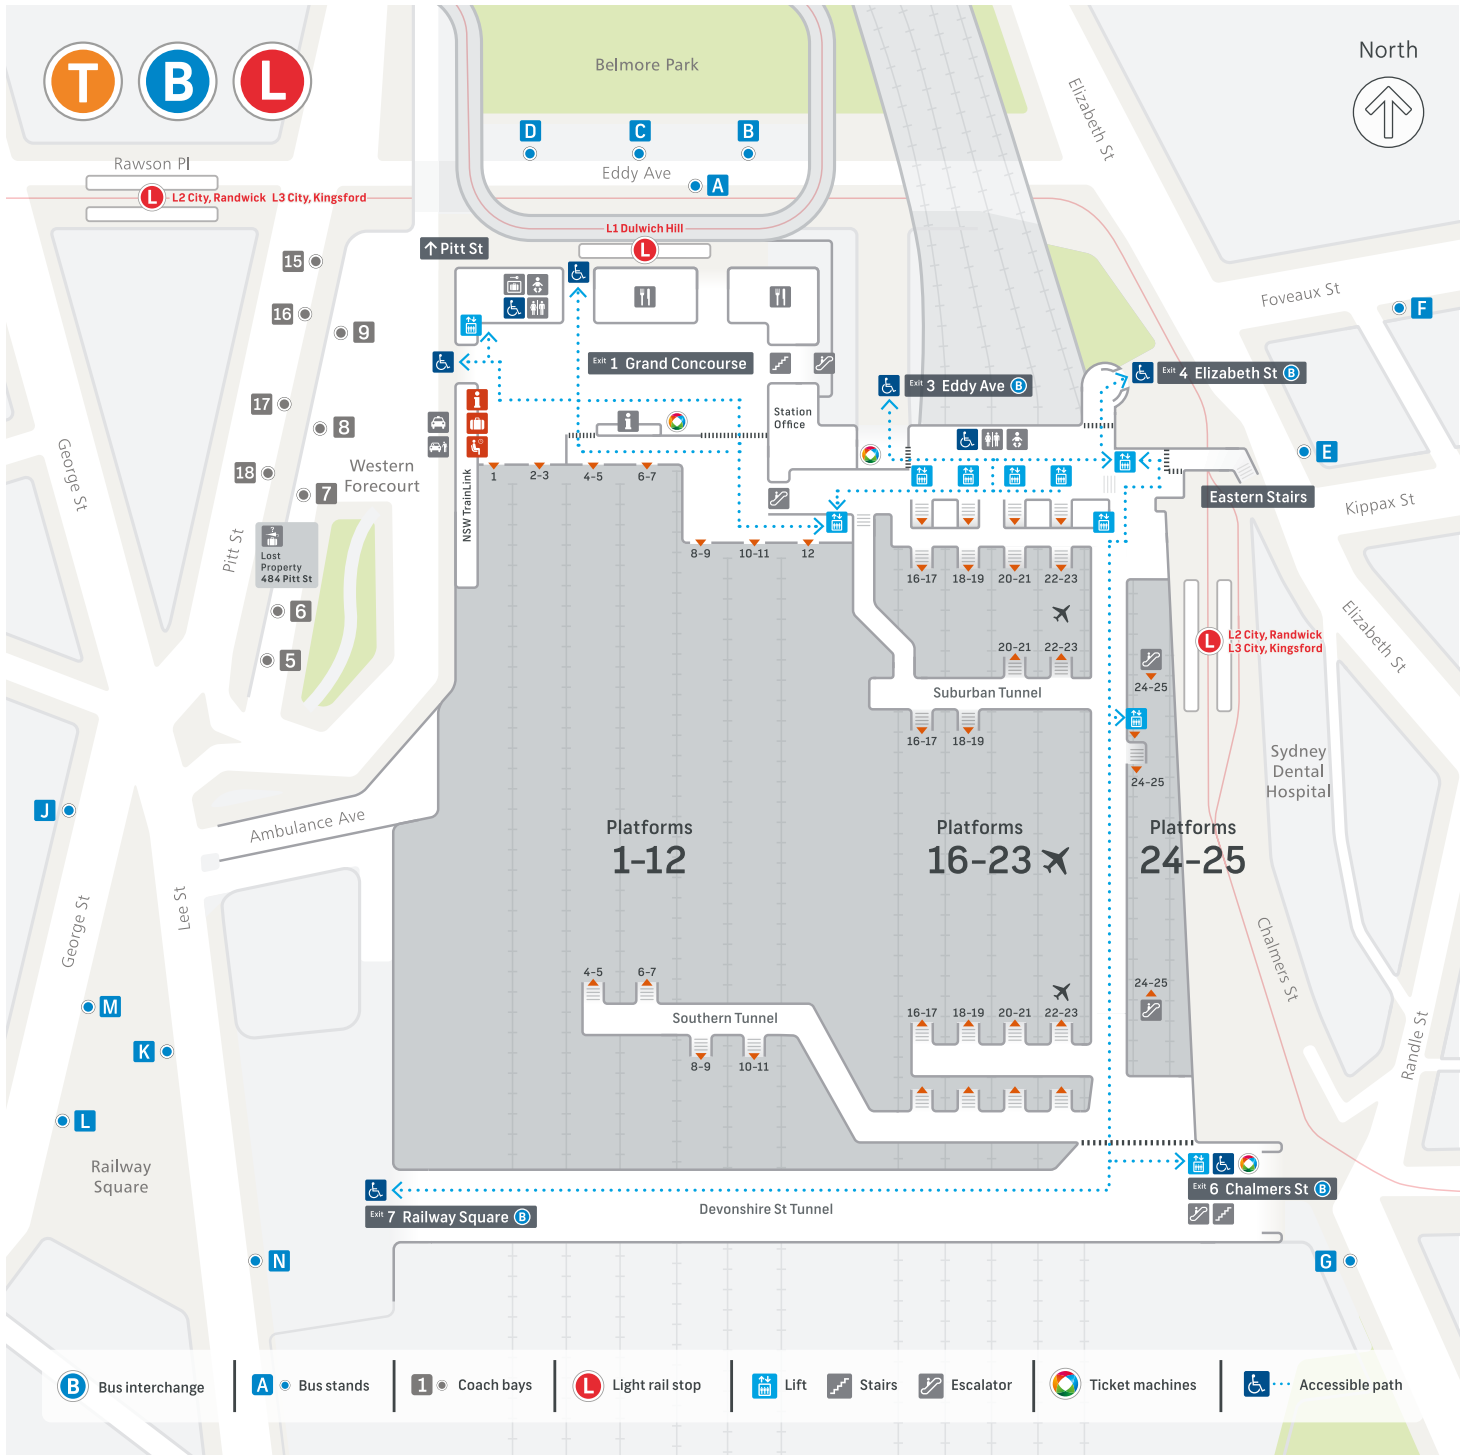

Welcome to Central

Exit 1 Grand Concourse	Exit 3 Eddy Ave	Exit 4 Elizabeth St	Exit 6 Chalmers St	Exit 7 Railway Square	
<ul style="list-style-type: none"> Buses Railway Square Stands J-N Light Rail L1 Dulwich Hill Coach Bays 5-9 Bays 15-18 on Pitt St Food and drink Kiss and ride bay Lost Property 484 Pitt St Secure luggage storage Taxi rank Toilets 	<ul style="list-style-type: none"> Transport Information Walk to Capitol Theatre Walk to Chinatown Walk to Paddy's Markets NSW TrainLink facilities Regional Information Luggage check-in and collection Waiting Room Indian Pacific check in Wednesday only 	<ul style="list-style-type: none"> Buses Eddy Ave Stands A-D Walk to Belmore Park Walk to Capitol Theatre Walk to Chinatown Walk to Paddy's Markets 	<ul style="list-style-type: none"> Buses Elizabeth St Stands E-F Light Rail L2 City, Randwick L3 City, Kingsford Walk to Surry Hills Walk to Dental Hospital 	<ul style="list-style-type: none"> Buses Chalmers St Stand G Light Rail L2 City, Randwick L3 City, Kingsford Walk to Devonshire St Walk to Prince Alfred Park Pool Walk to Surry Hills 	<ul style="list-style-type: none"> Buses Railway Square Stands J-N Walk to Broadway Walk to Department of Immigration Walk to Powerhouse Museum Walk to Registry of Births, Deaths and Marriages Walk to UTS Walk to TAFE NSW Ultimo