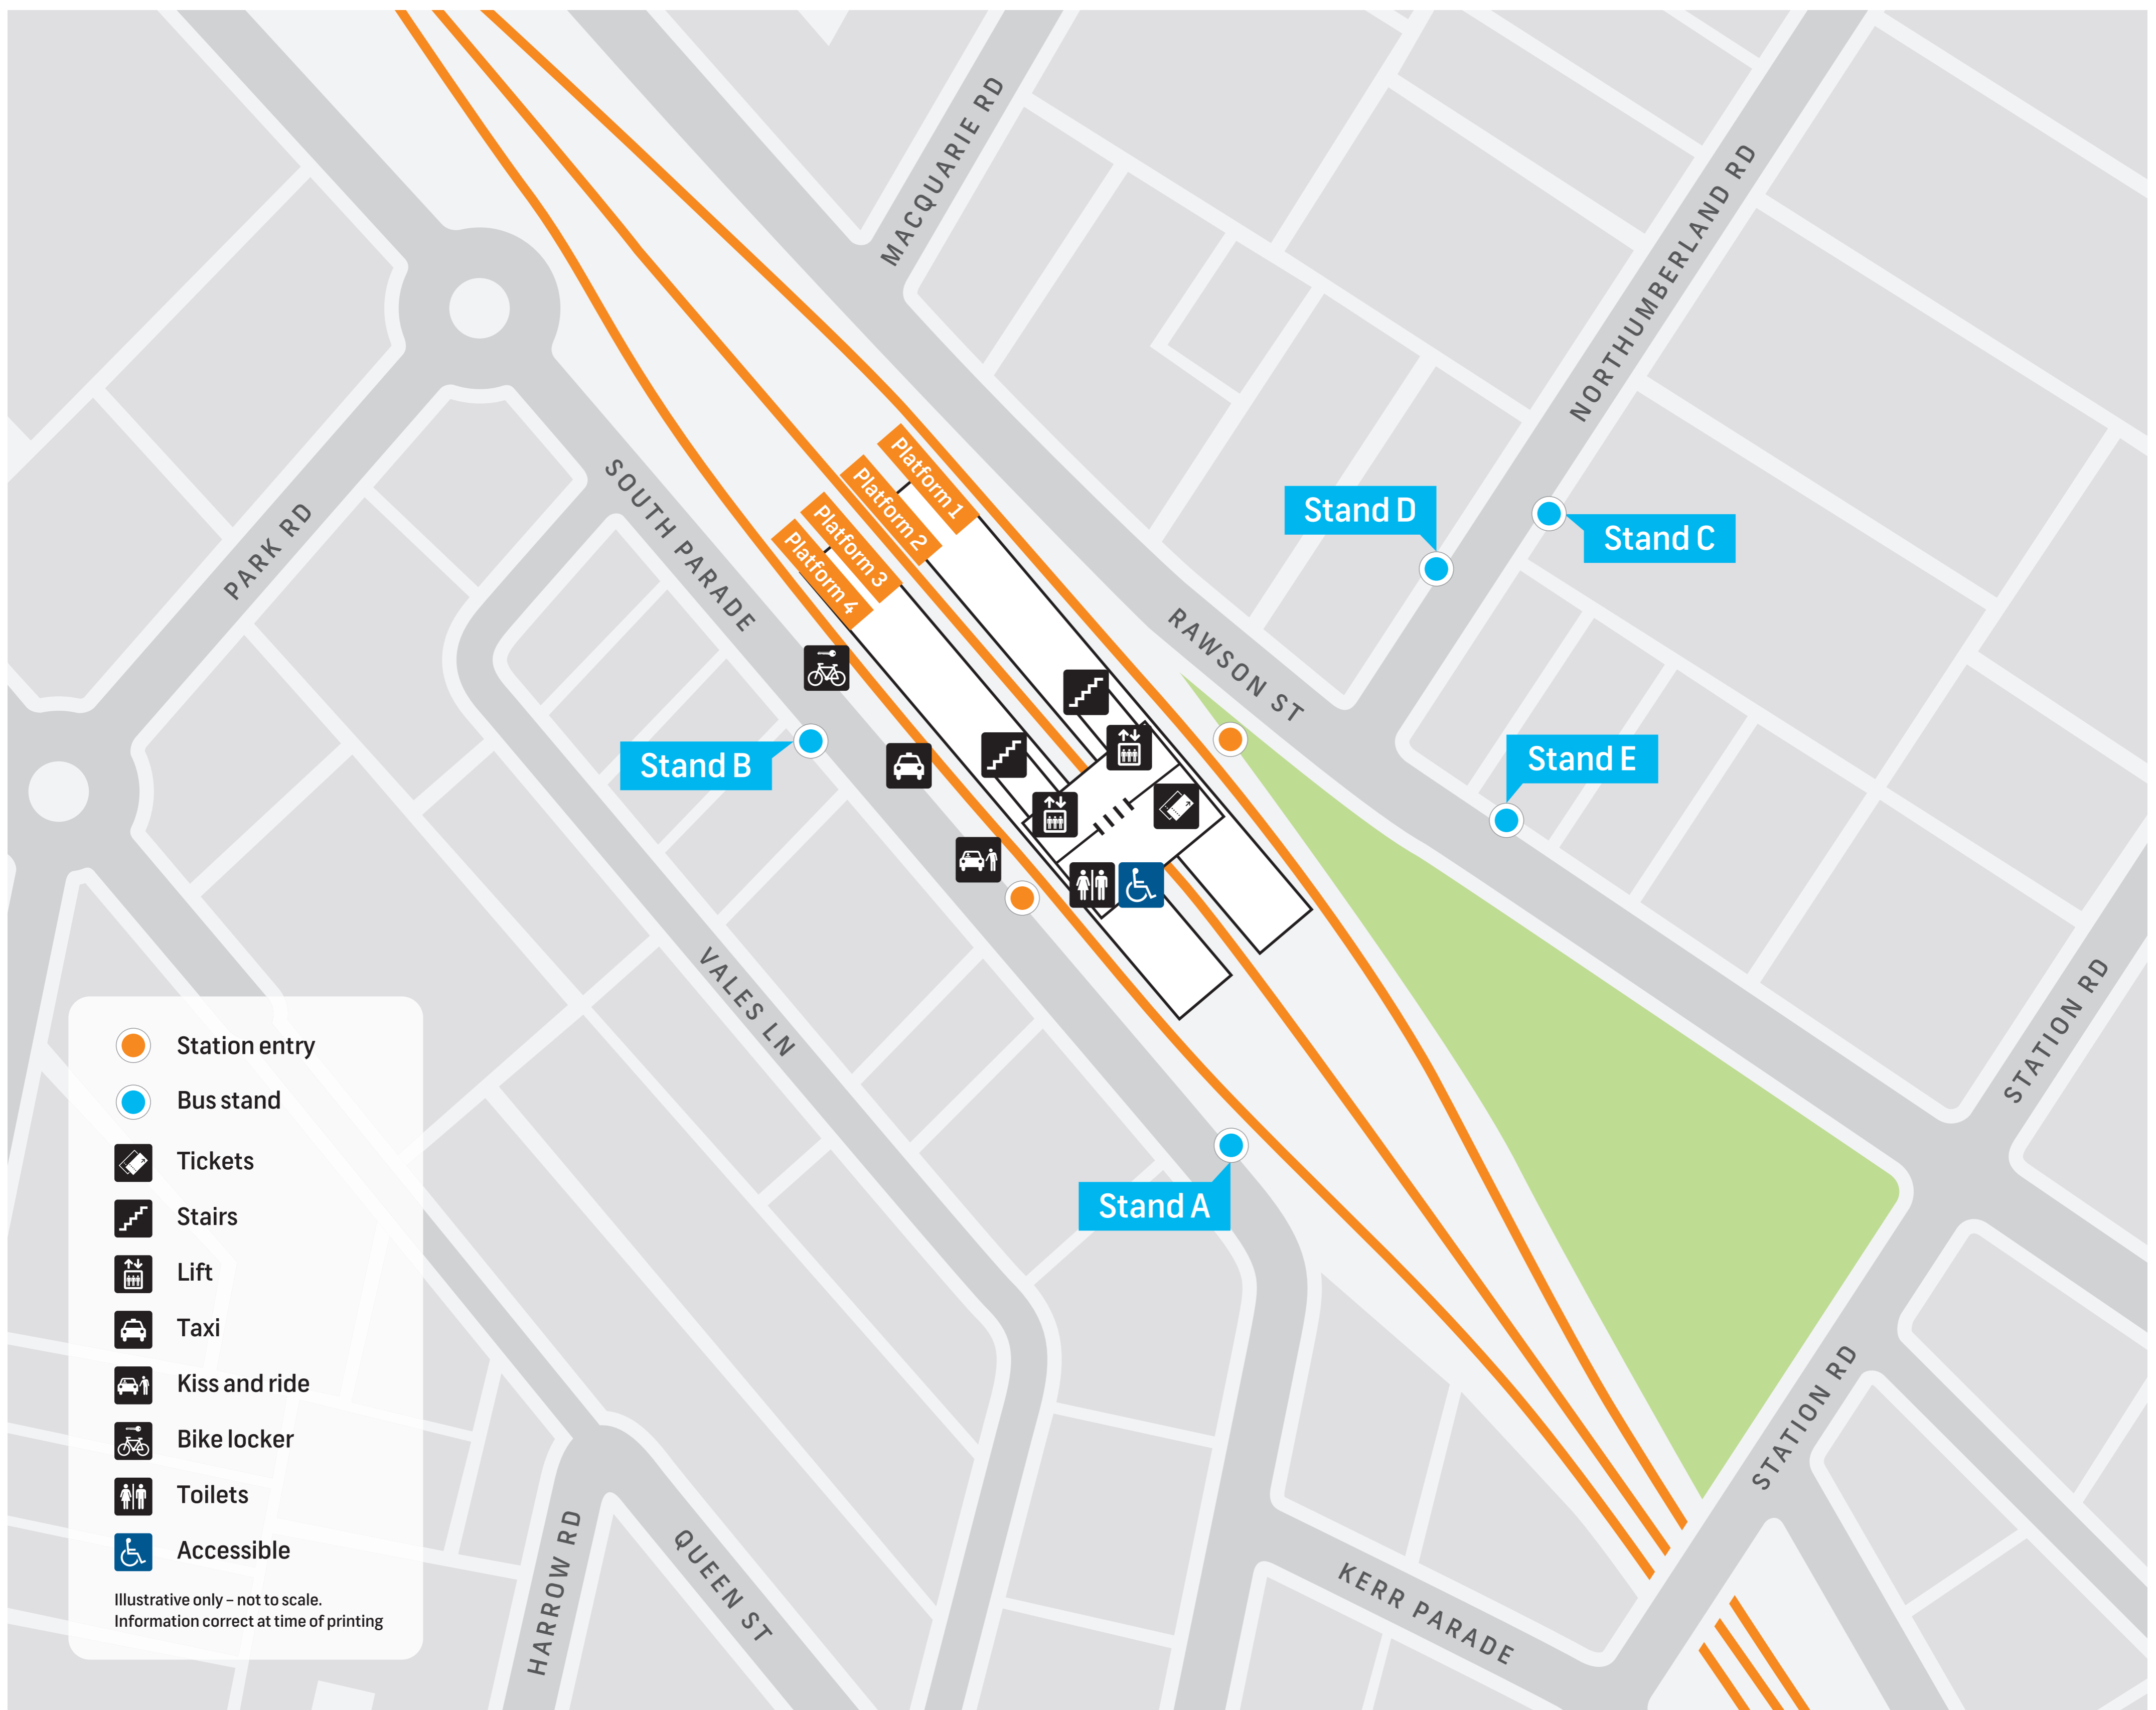

# Auburn Station Public Transport Map

- Station entry
- Bus stand
- Tickets
- Stairs
- Lift
- Taxi
- Kiss and ride
- Bike locker
- Toilets
- Accessible

Illustrative only – not to scale.  
Information correct at time of printing

**T**

**T1** *North Shore, Northern & Western Line*  
North Shore  
Northern  
Western  
Richmond

**T2** *Inner West & Leppington Line*  
City  
Inner West  
Leppington

**B**

**Stand A**  
Stop no. 214460  
908 Bankstown  
909 Parramatta  
911 Bankstown  
S3 Chisholm Rd

**Stand B**  
Stop no. 2144234  
908 Merrylands  
909 Bankstown

**Stand C**  
Stop no. 214411  
540 Newington  
544 Macquarie Centre

**Stand D**  
Stop no. 2144159  
N60 Fairfield  
N61 Carlingford

**Stand E**  
Stop no. 2144223  
N60 City Town Hall  
N61 City Town Hall