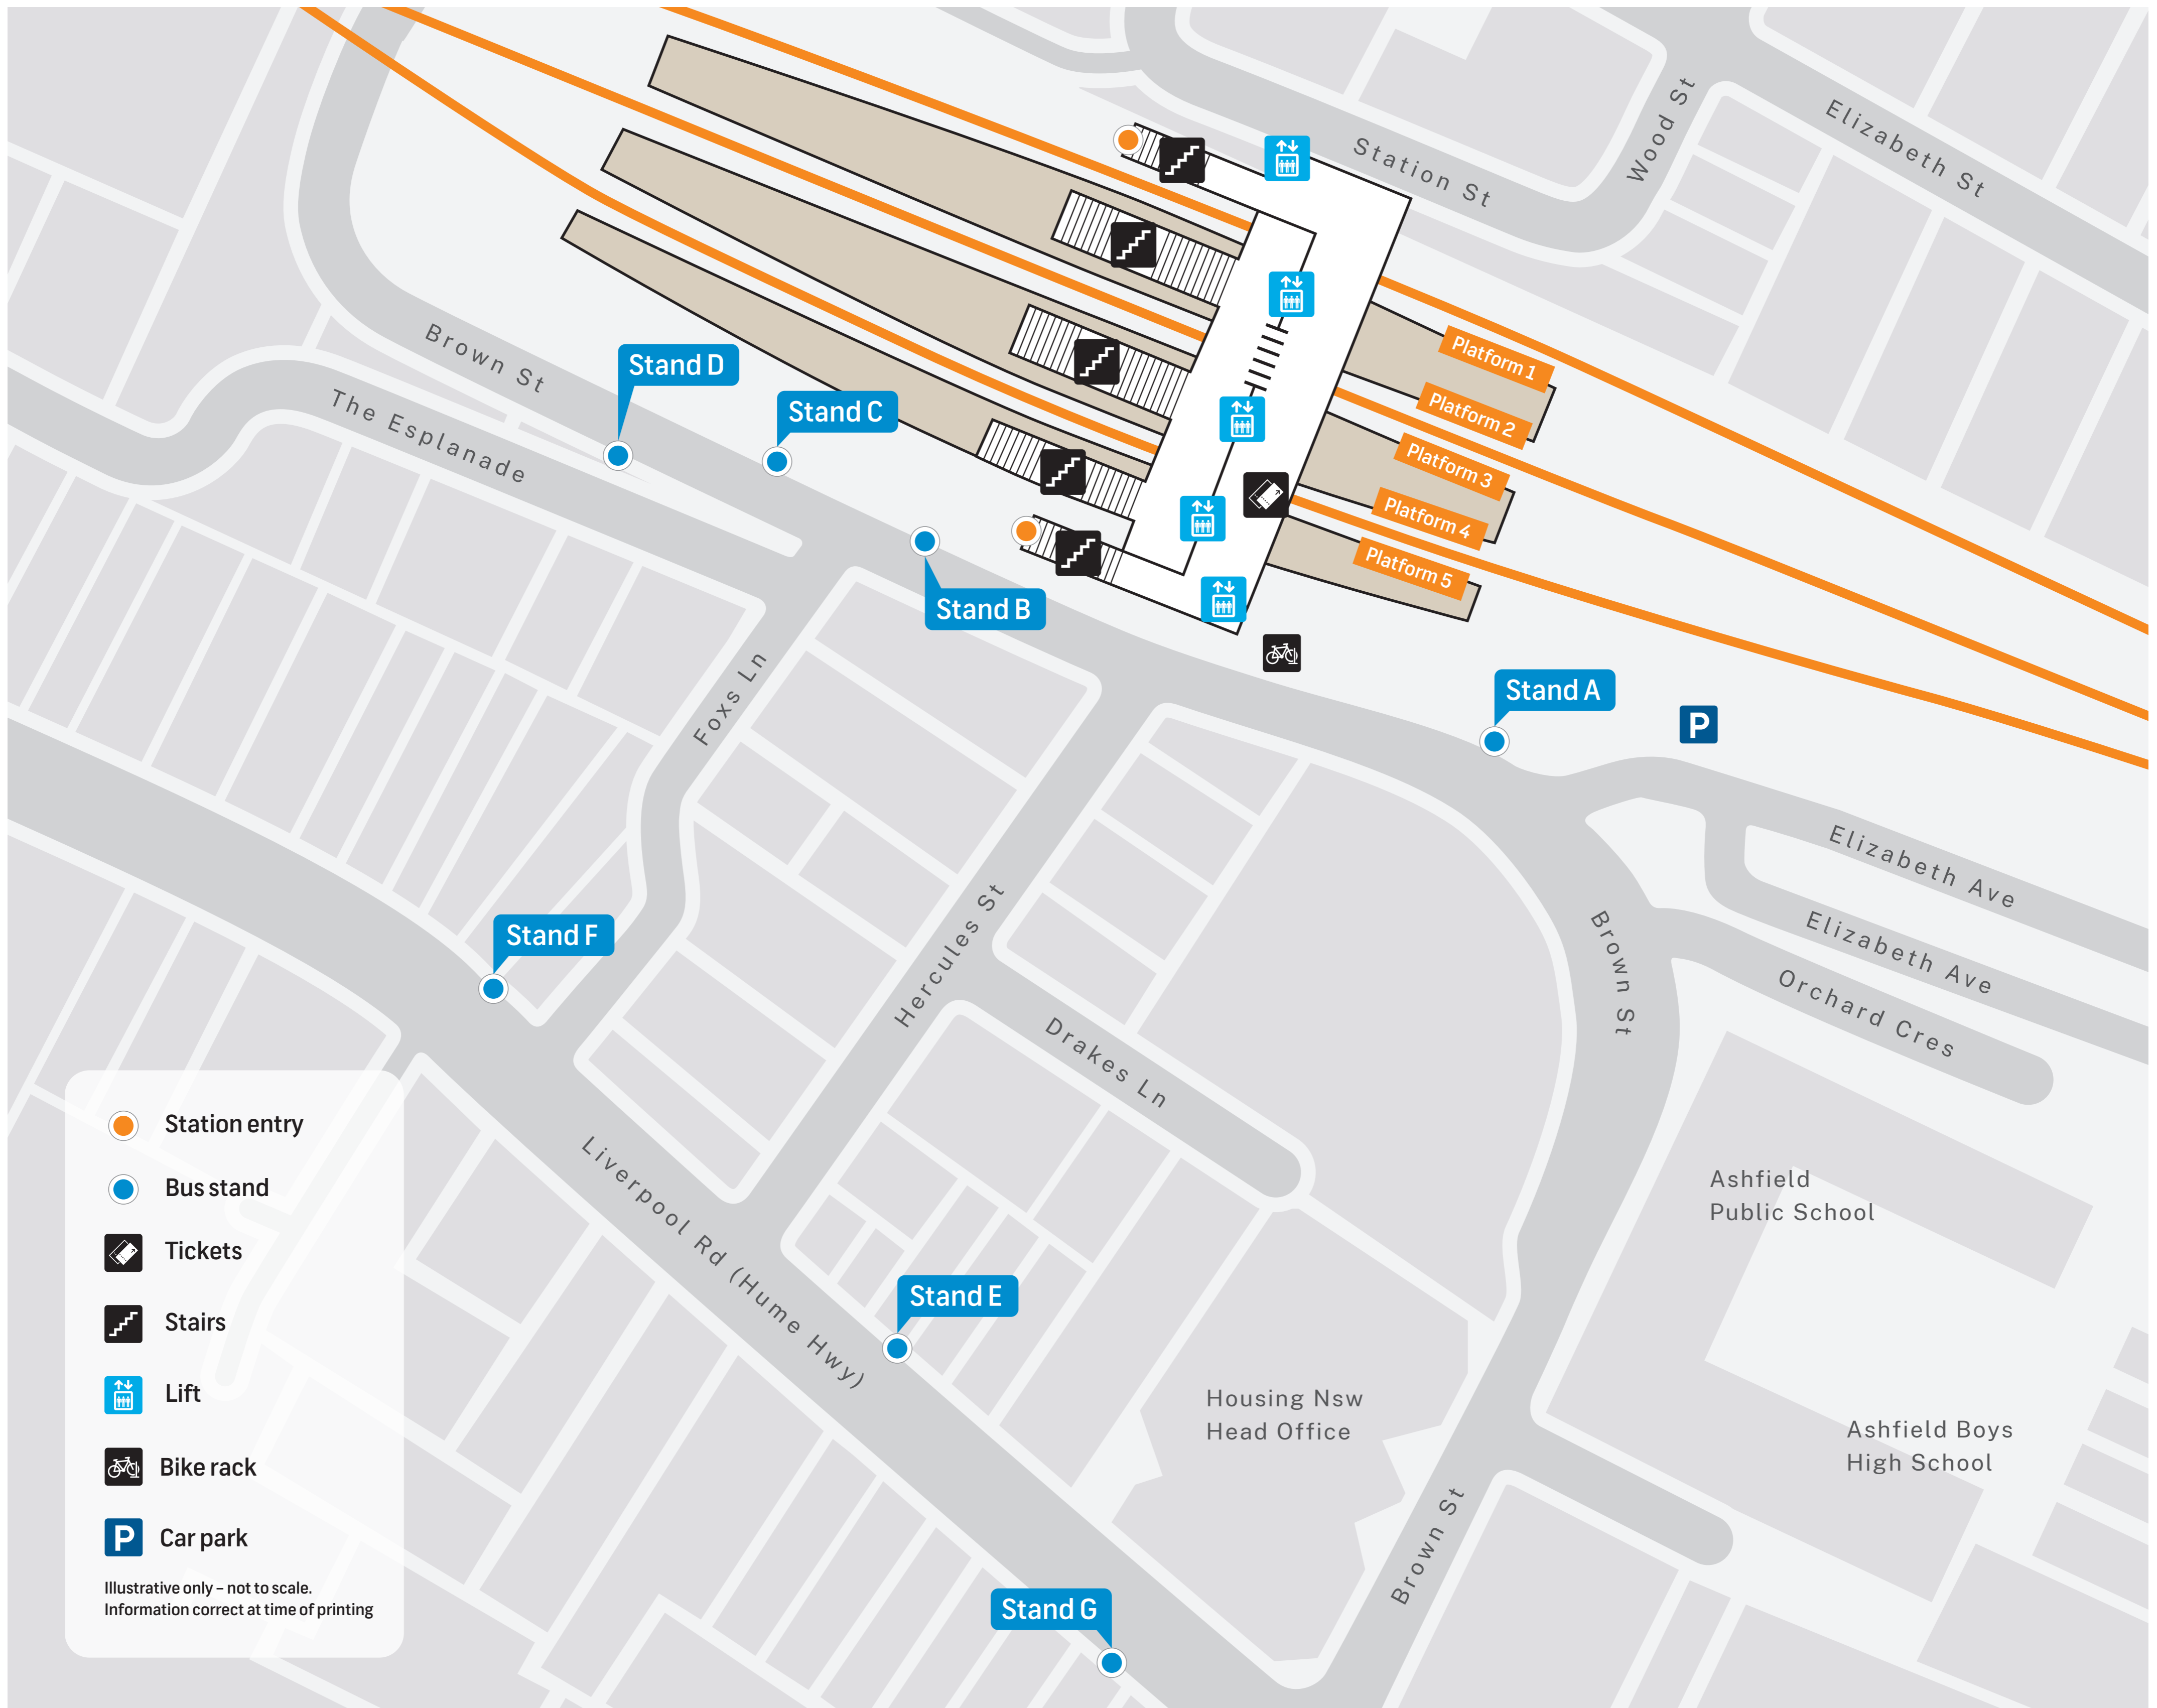

Ashfield Station Public Transport Map

- T** **T2** *Leppington & Inner West Line*
City
Inner West
Leppington
- T3** *Liverpool & Inner West Line*
City
Liverpool

B	Stand A
	Stop no. 213159
	464 Mortlake
	Stand B
	Stop no. 213112
	406 Hurlstone Park
	Stand C
	Stop no. 213111
	491 Hurstville
	Stand D
	Stop no. 213110
	406 Five Dock
	491 Five Dock

	Stand E
	Stop no. 2131111
	N50 City Town Hall
	N60 City Town Hall
	N61 City Town Hall
	Stand F
	Stop no. 213121
	418 Sydenham
	464 Ashfield
	480 Central Pitt St
	483 Central Pitt St

	Stand G
	Stop no. 213146
	418 Burwood
	480 Strathfield
	483 Strathfield
	N50 Liverpool
	N60 Fairfield
	N61 Carlingford