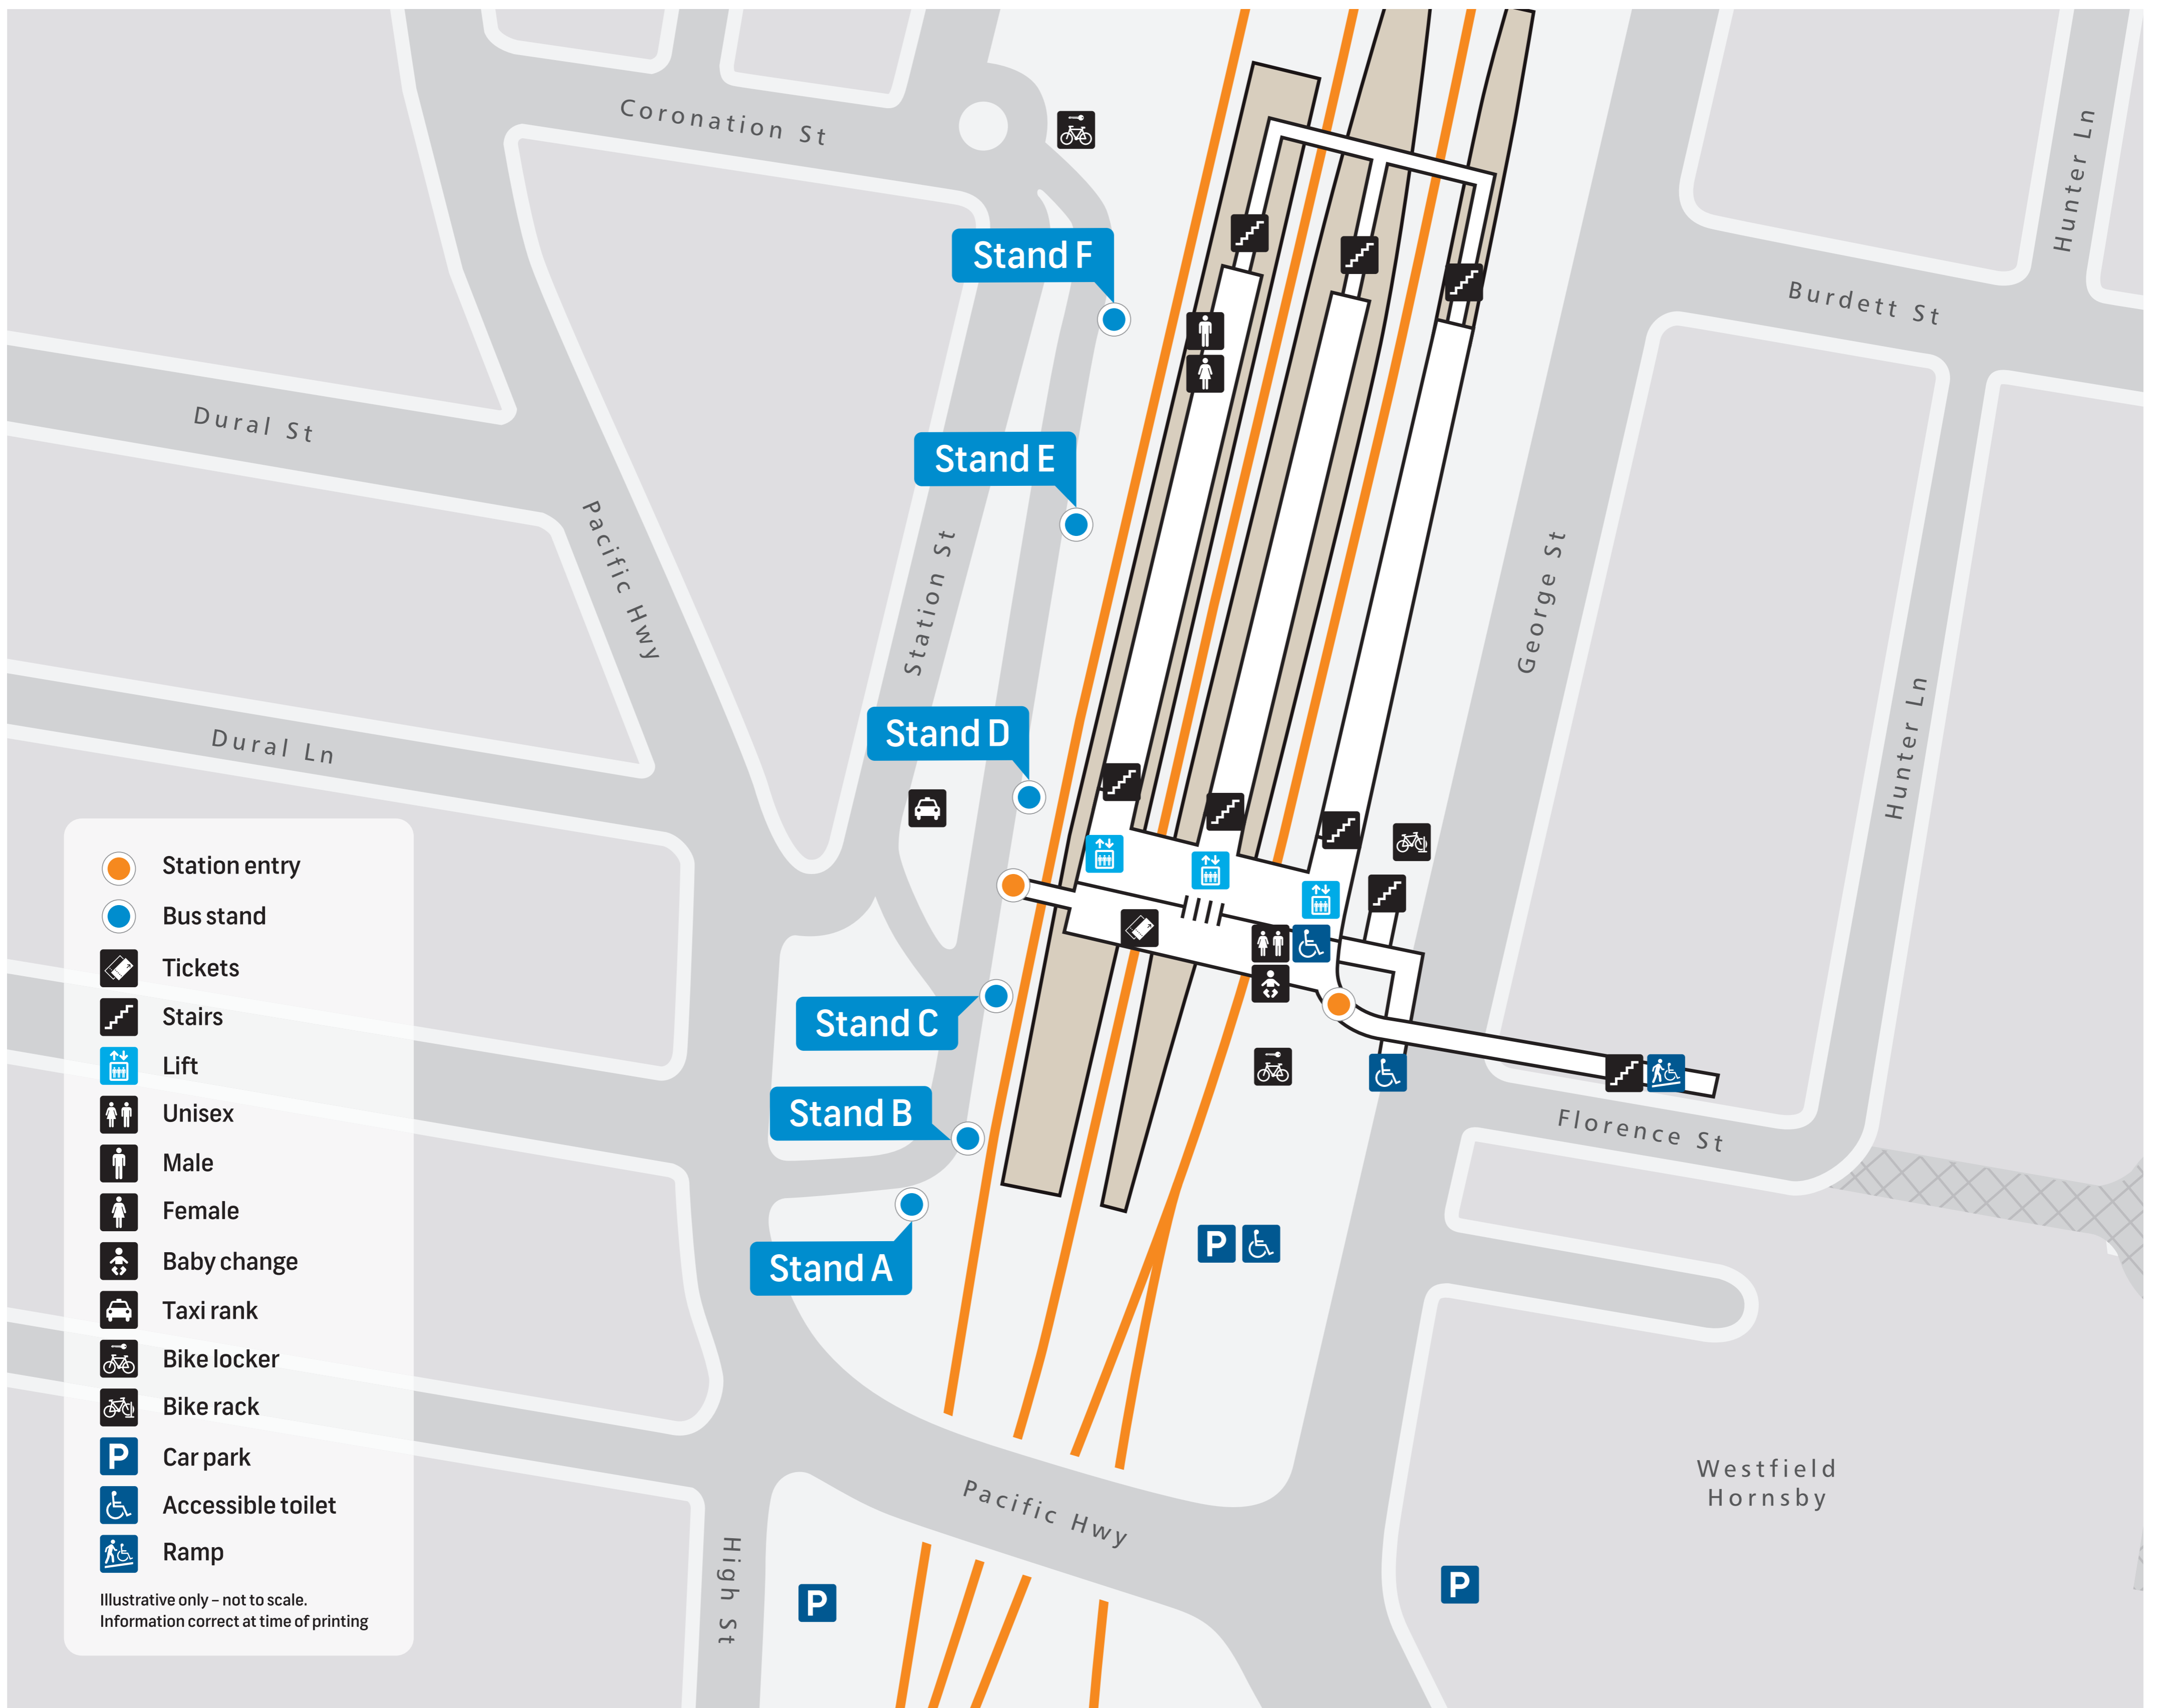

# Hornsby Station Public Transport Map

- T** **T1** *North Shore & Western Line*  
North Shore  
Western  
Richmond
- T9** *Northern Line*  
City  
Northern
- Central Coast & Newcastle
- North Coast NSW
- North Western NSW

<b>B</b> Stand A	Stand D
Stop no. 207763	Stop no. 207760
589 Sydney Adventist Hospital	587 Westleigh
591 St Ives	588 Normanhurst West
Stand B	Stand E
Stop no. 207762	Stop no. 207759
575 Macquarie University	592 Brooklyn via Mooney Mooney
	595 Hornsby via Mount Colah
Stand C	597 Berowra
Stop no. 207761	598 Hornsby via Asquith
596 Hornsby via Hornsby Heights	
N80 City Town Hall via Strathfield	Stand F
N90 City Town Hall via Chatswood	Stop no. 207756
	M60 Parramatta