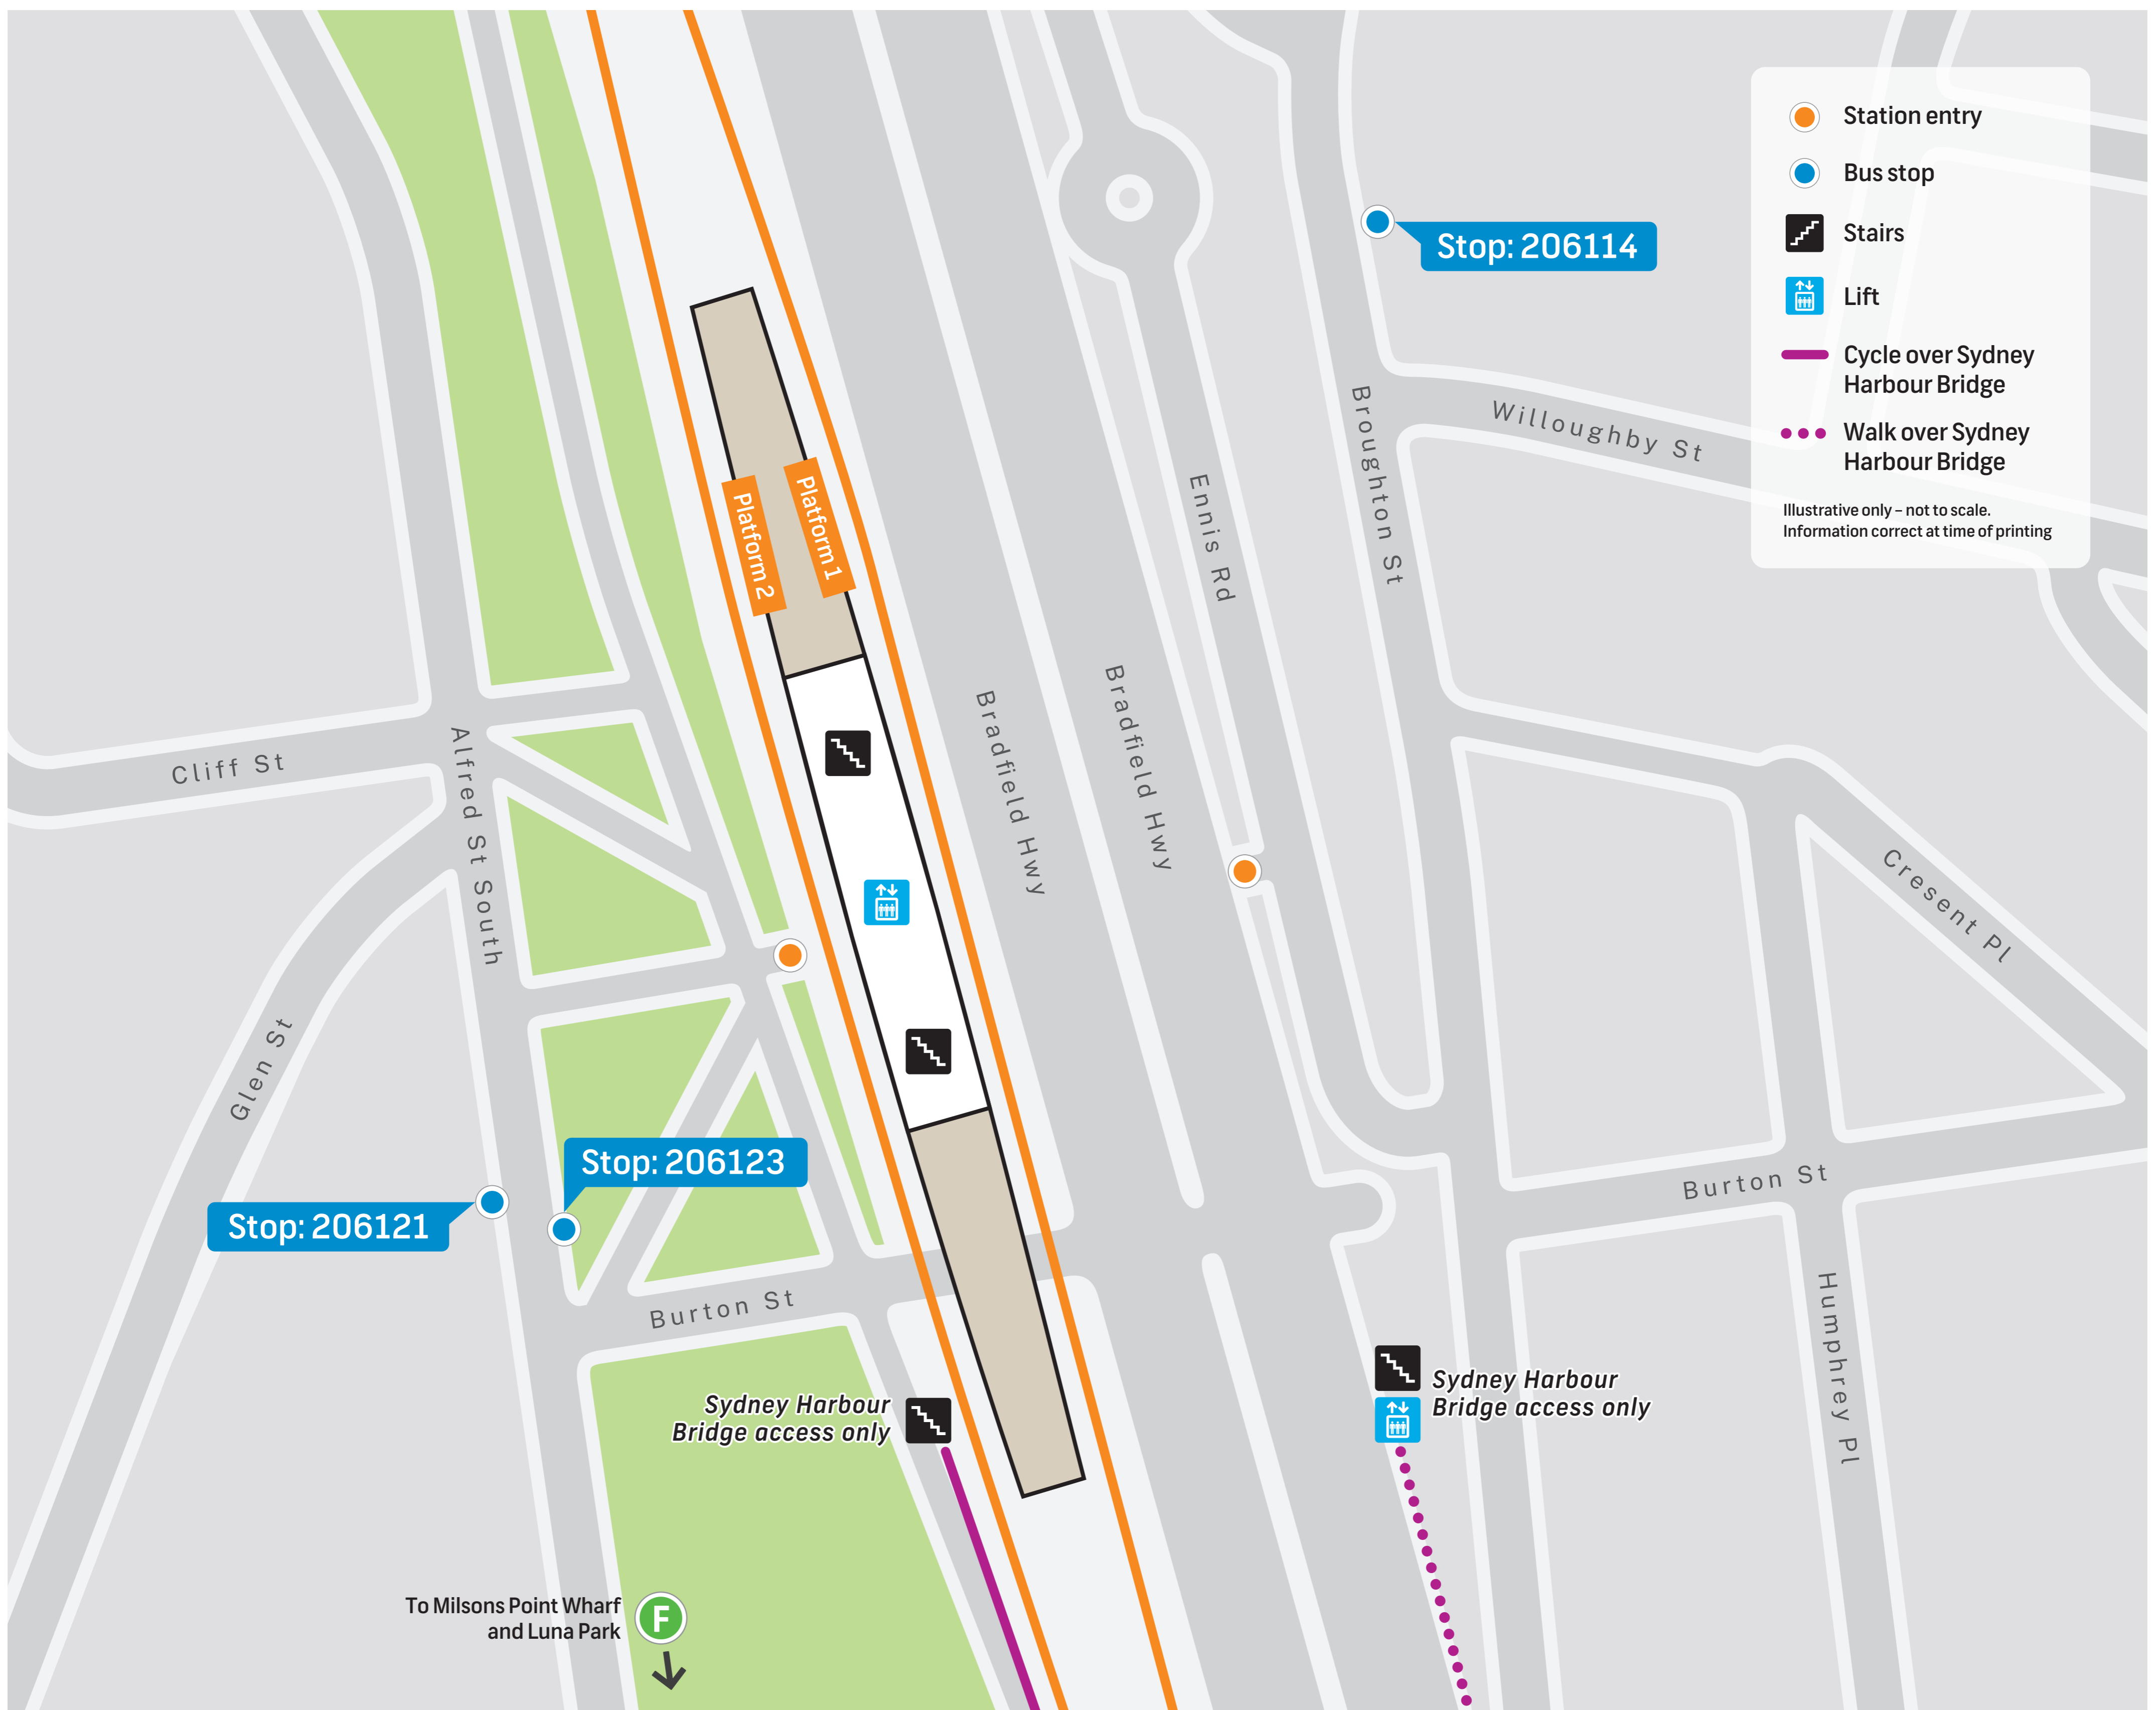

Milsons Point Station Public Transport Map

- Station entry
- Bus stop
- Stairs
- Lift
- Cycle over Sydney Harbour Bridge
- Walk over Sydney Harbour Bridge

Illustrative only - not to scale.
Information correct at time of printing

T1 North Shore & Western Line
North Shore
Western
Richmond

T9 Northern Line
Northern
Gordon

Central Coast

Stop: 206114
269 Kirribilli

Stop: 206121

- 150X Manly
- 154X Dee Why
- 203 Castlecrag
- 209 East Lindfield
- 228 Clifton Gardens
- 229 Beauty Point
- 230 Mosman Bay Wharf
- 269 North Sydney
- 286 Denistone East
- 287 Ryde
- 622 Dural

Stop: 206123

- 150X Milsons Point Wharf
- 154X Milsons Point Wharf
- 209 Milsons Point Wharf
- 228 Milsons Point Wharf
- 229 Milsons Point Wharf
- 230 Milsons Point Wharf
- 286 Milsons Point Wharf
- 287 Milsons Point Wharf