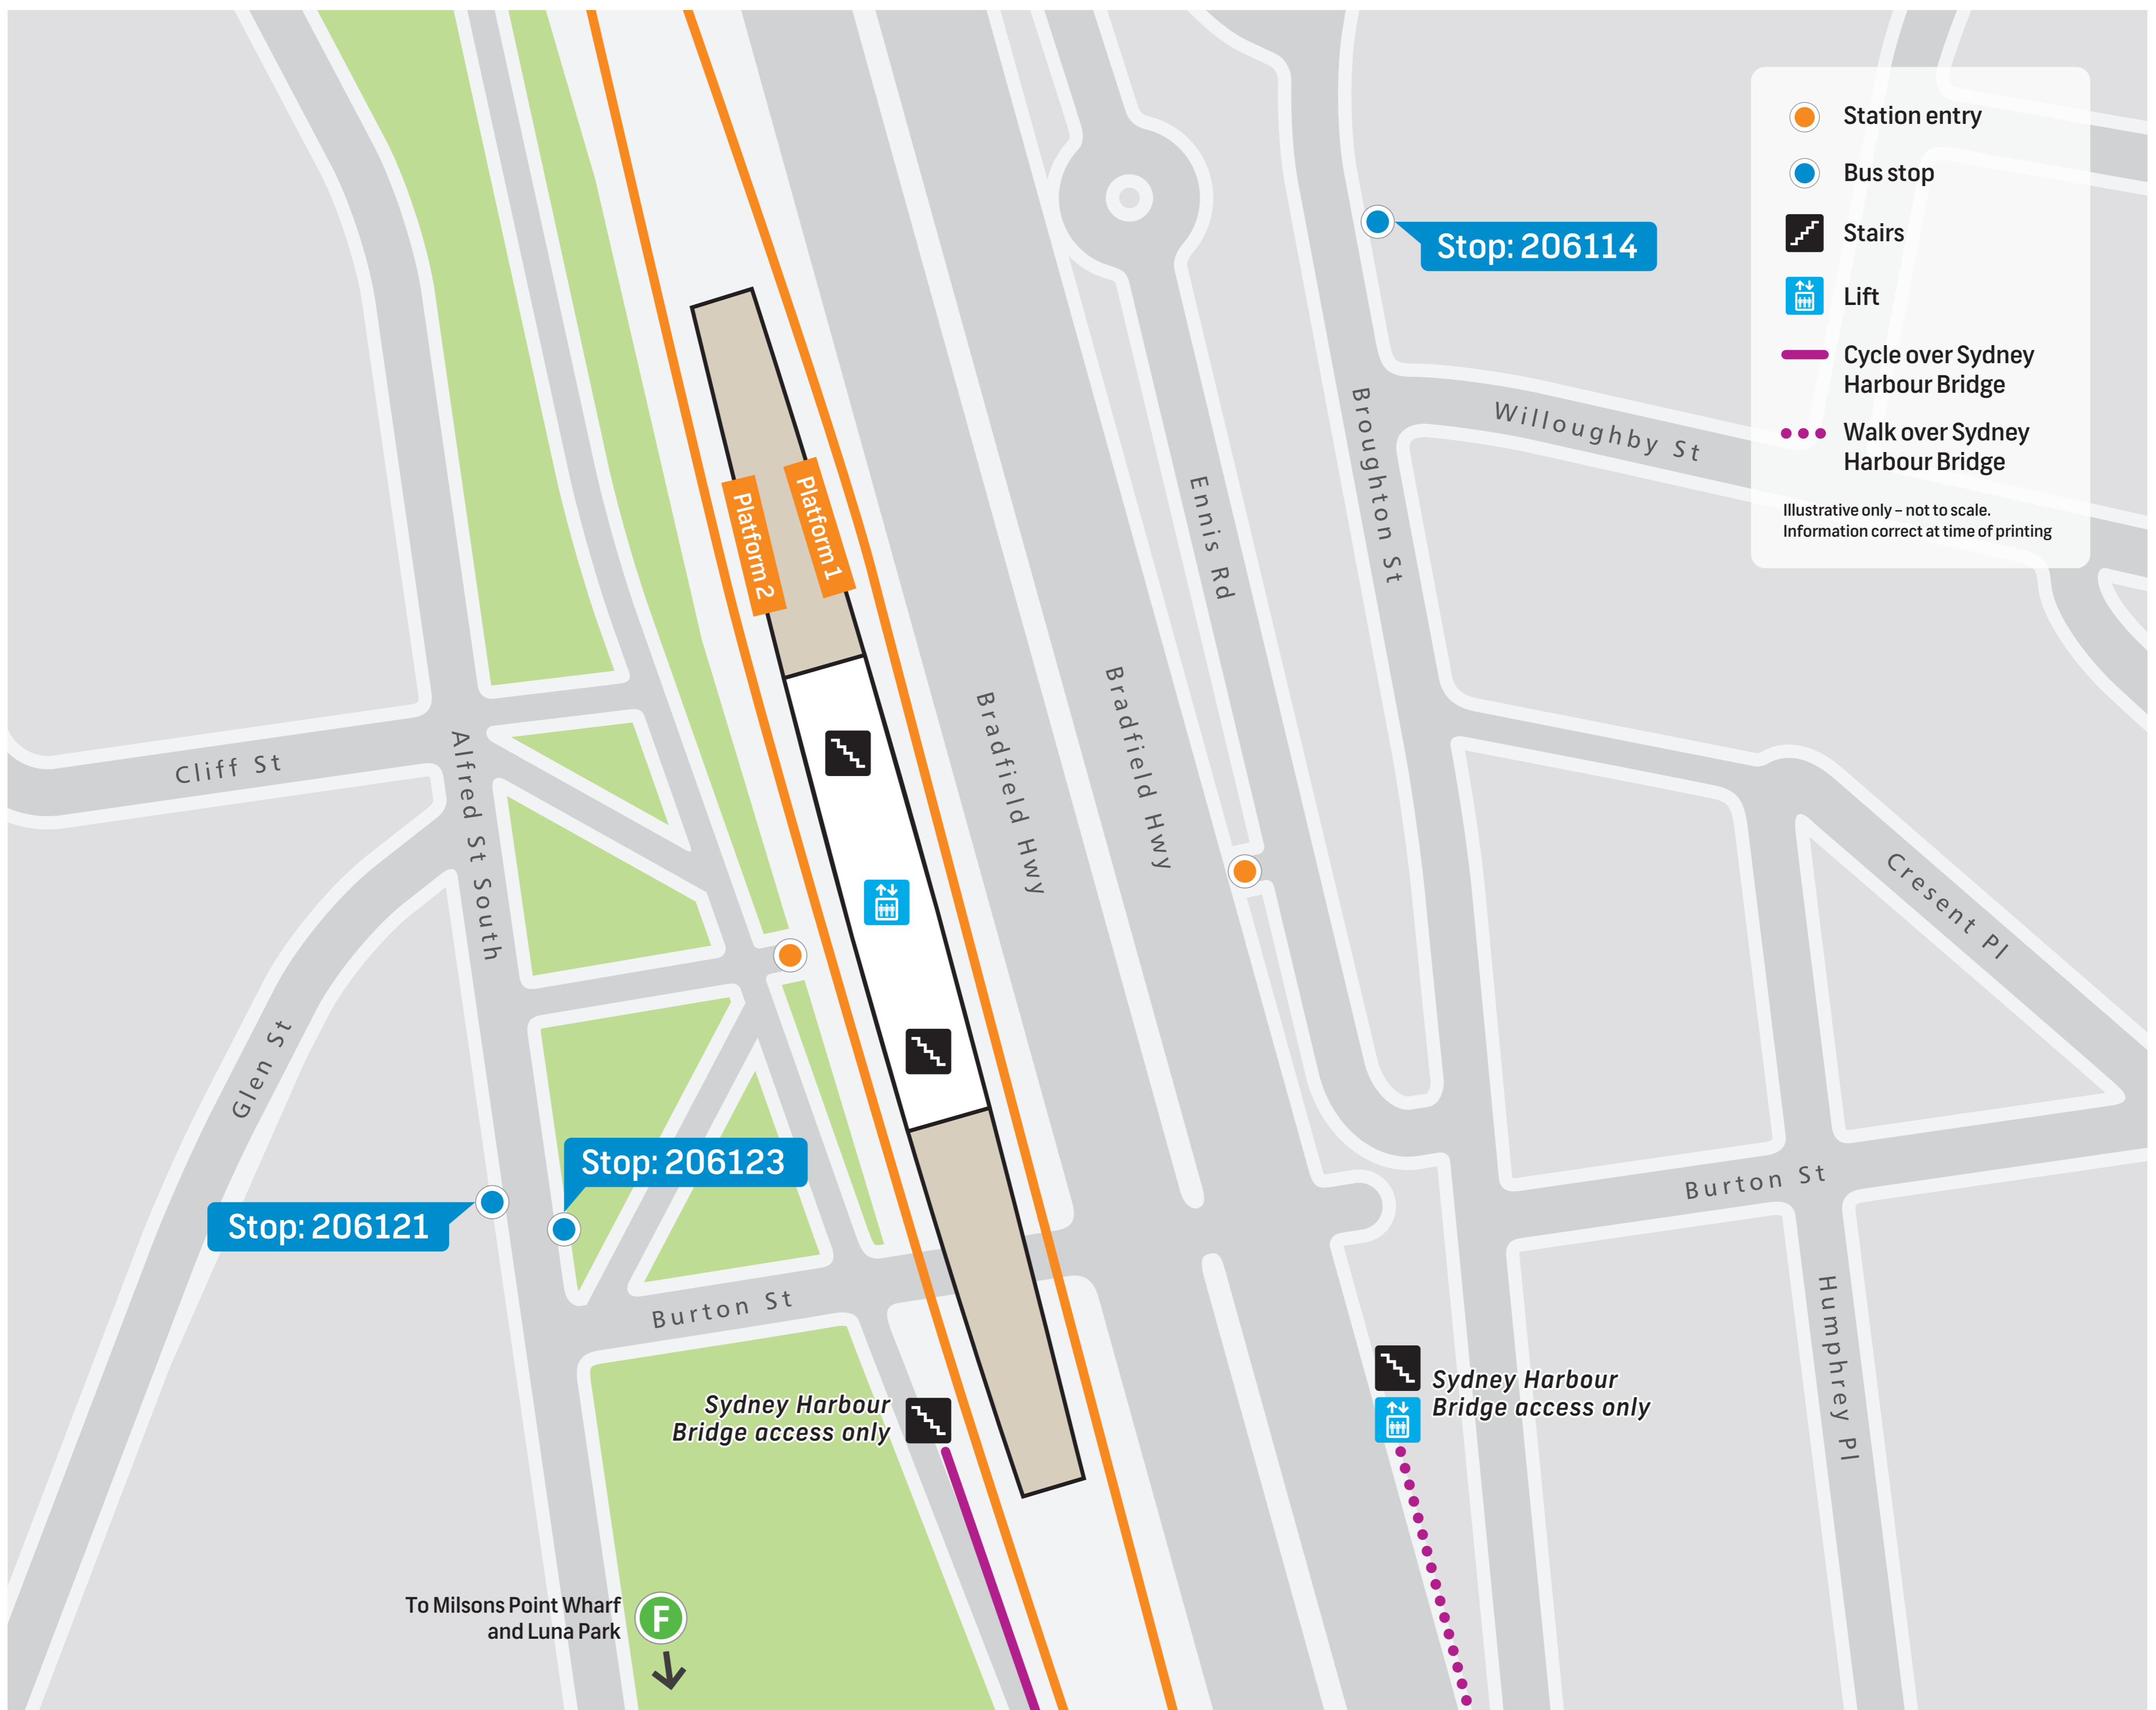

Milsons Point Station Public Transport Map

- Station entry
- Bus stop
- Stairs
- Lift
- Cycle over Sydney Harbour Bridge
- Walk over Sydney Harbour Bridge

Illustrative only - not to scale.
Information correct at time of printing

T1 *North Shore & Western Line*
North Shore
Western
Richmond

T9 *Northern Line*
Northern
Gordon

Central Coast

Stop: 206114
269 Kirribilli

Stop: 206121

150X Manly
154X Dee Why
203 Castlecrag
209 East Lindfield
228 Clifton Gardens
229 Beauty Point
230 Mosman Bay Wharf
269 McMahons Point
286 Denistone East
287 Ryde
622 Dural

Stop: 206123

150X Milsons Point Wharf
154X Milsons Point Wharf
209 Milsons Point Wharf
228 Milsons Point Wharf
229 Milsons Point Wharf
230 Milsons Point Wharf
286 Milsons Point Wharf
287 Milsons Point Wharf