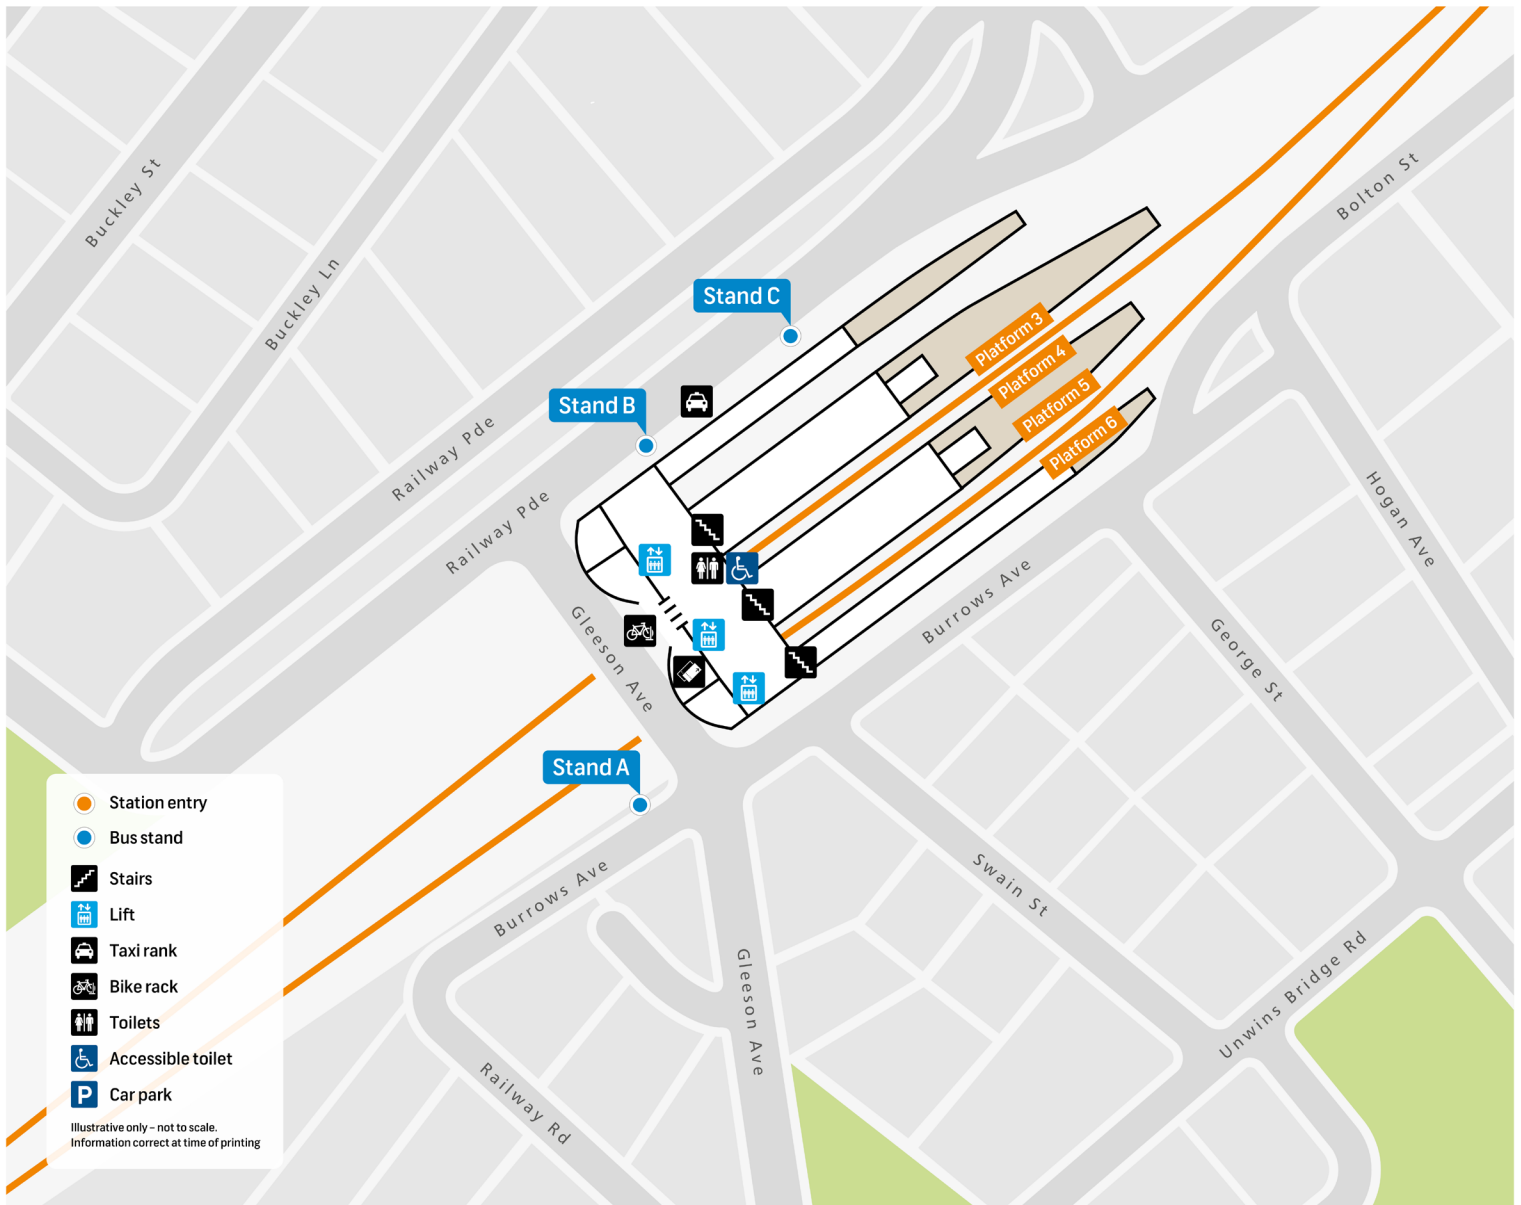

Sydenham Station

Public Transport Map

T3 *Bankstown Line*
City
Liverpool
Lidcombe

T4 *Eastern Suburbs & Illawarra Line*
Eastern Suburbs
Illawarra
Cronulla

T8 *Airport & South Line*
City
South

Stand A

Stop no. 204421

418 Burwood

425 Dulwich Hill

430 City Martin Place

Stand B

Stop no. 220421

358 Randwick

425 Tempe

Stand C

Stop no. 2204125

Arrivals only

For more information

 transportnsw.info