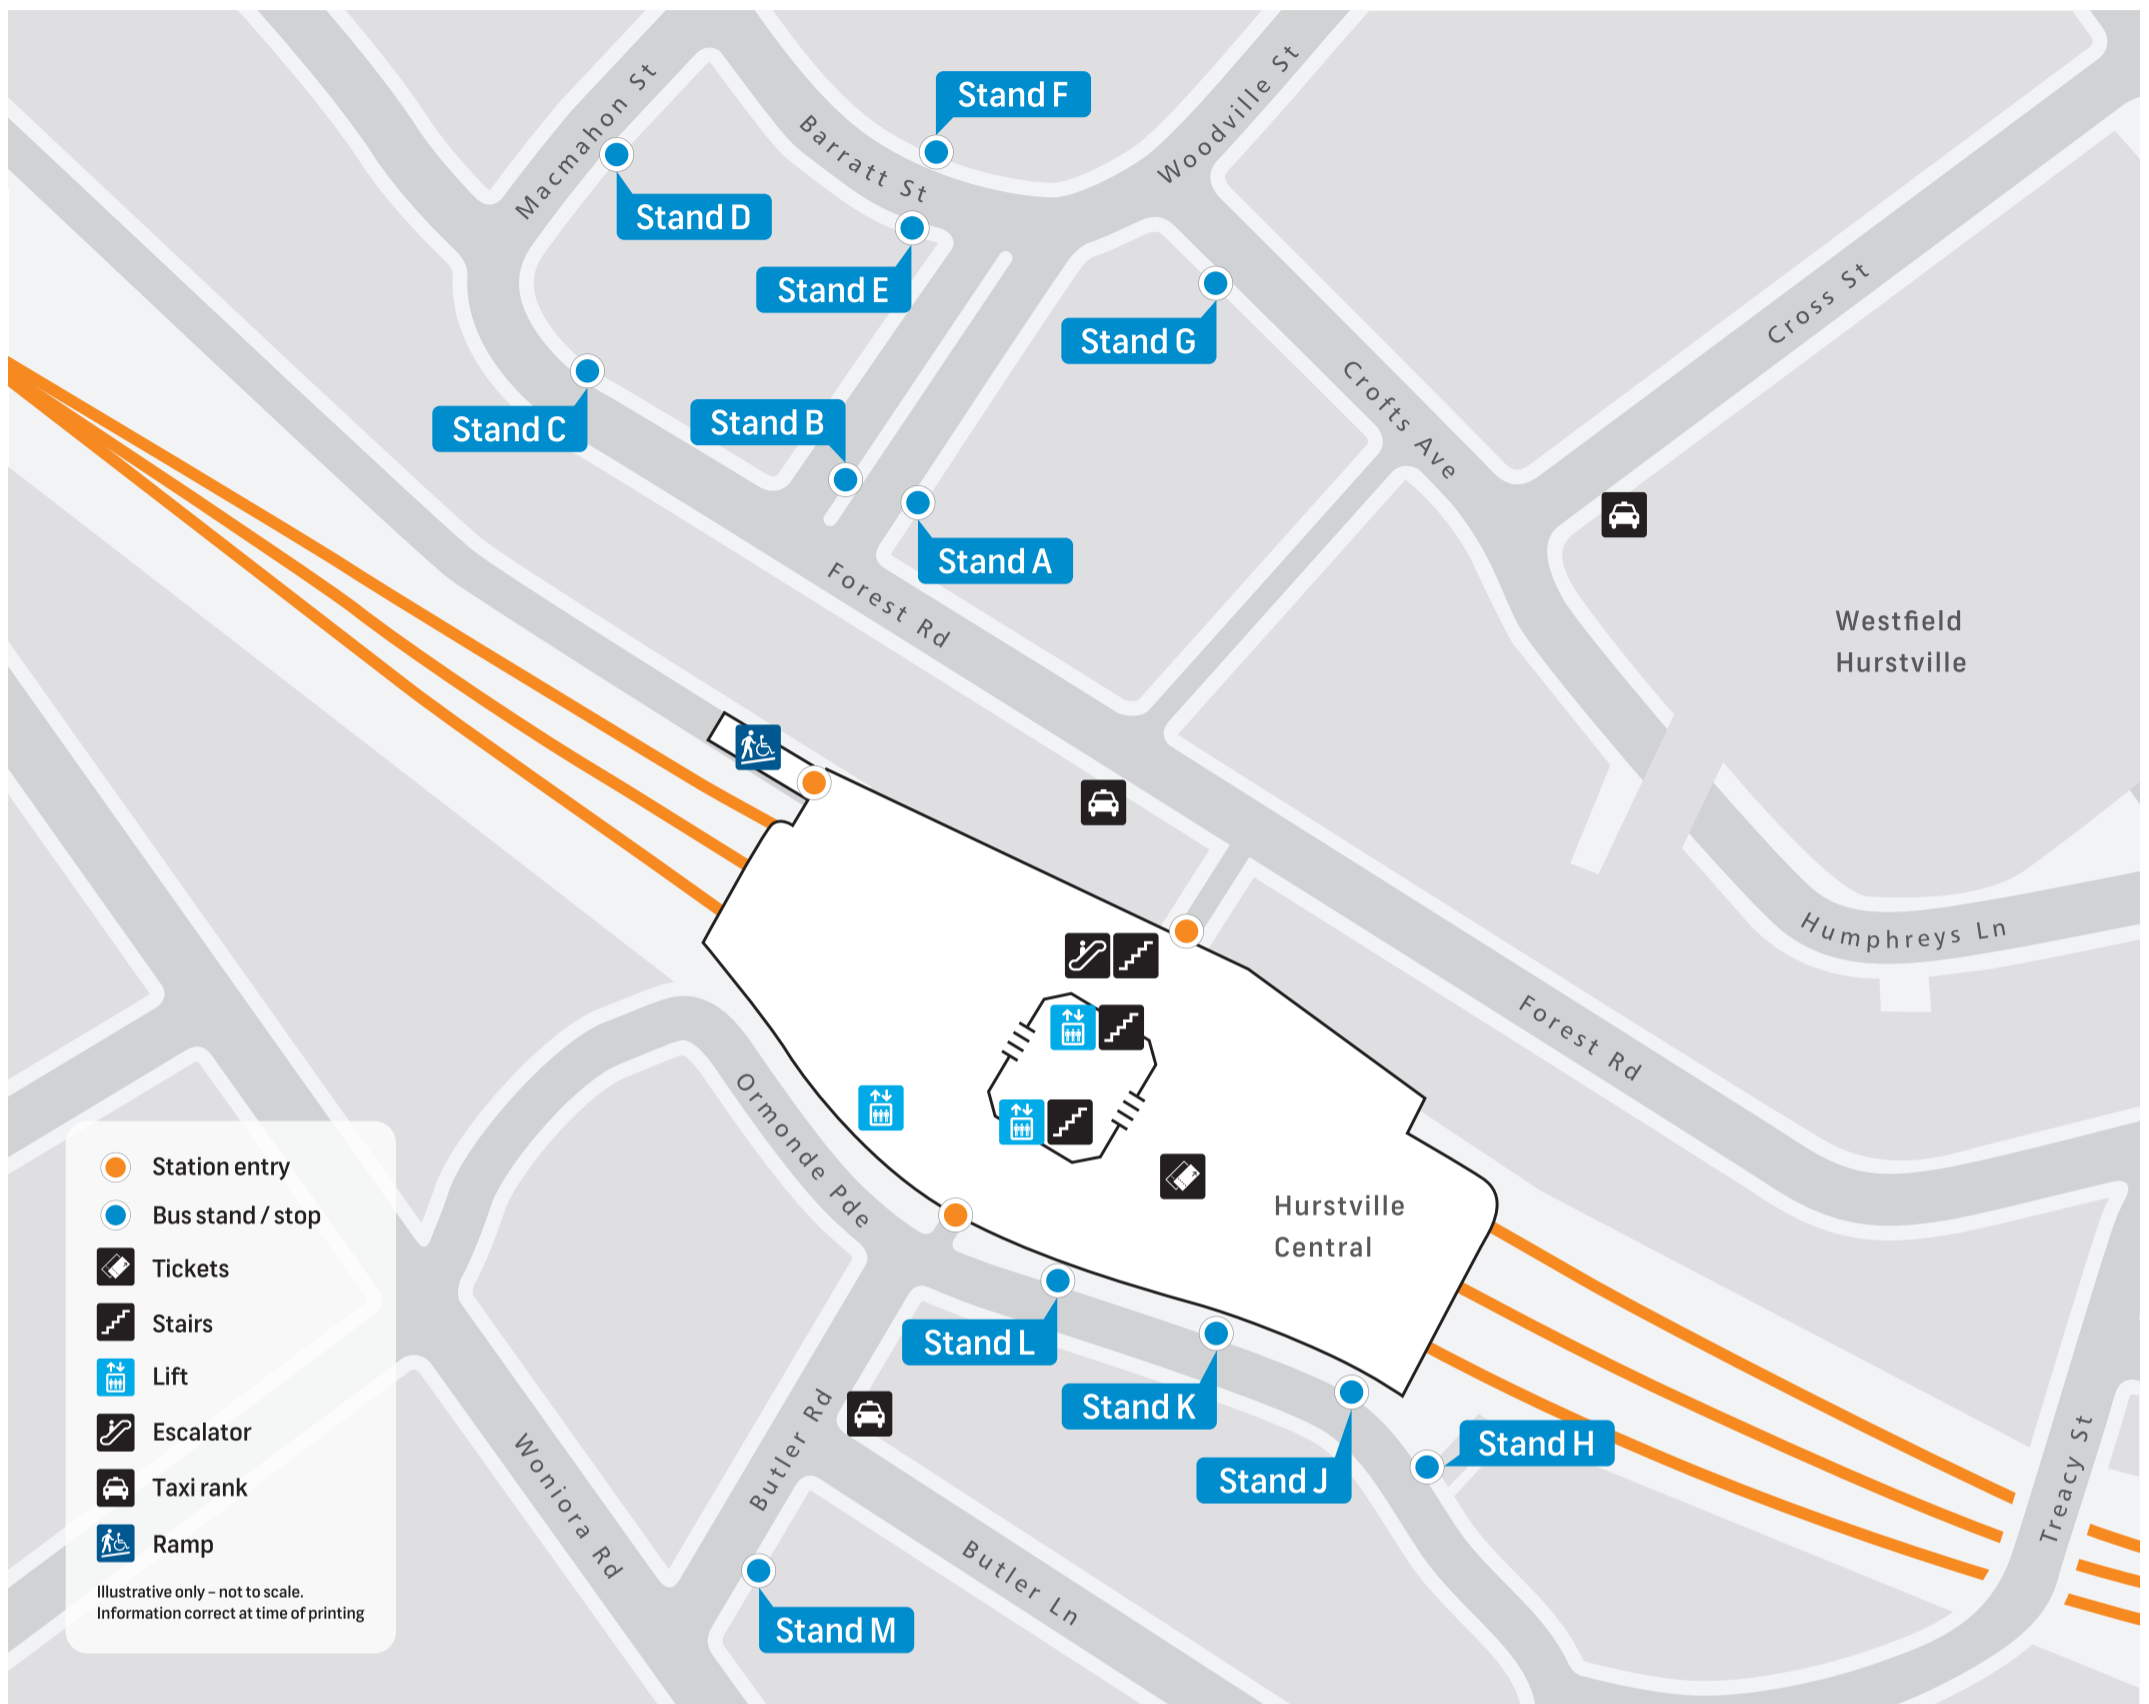

Hurstville Station Public Transport Map

- Station entry
 - Bus stand / stop
 - Tickets
 - Stairs
 - Lift
 - Escalator
 - Taxi rank
 - Ramp
- Illustrative only - not to scale.
Information correct at time of printing

T **T4** Eastern Suburbs & Illawarra Line
Eastern Suburbs
Illawarra
Cronulla

South Coast Line

B Stand A
Stop no. 2220328
410 Macquarie Park
452 Rockdale
455 St George Hospital
947 Kogarah

Stand B
Stop no. 2220327
450 Strathfield
940 Bankstown
941 Bankstown
943 Lugarno
945 Bankstown
M91 Parramatta

Stand C
Stop no. 2220330
Arrivals only

Stand D
Stop no. 222021
490 Drummoyne
491 Five Dock

Stand E
Stop no. 2220329
452 Beverly Hills
455 Kingsgrove

Stand F
Stop no. 2220332
Arrivals only

Stand G
Stop no. 2220331
Arrivals only

Stand H
Stop no. 2220334
953 Connells Point

Stand J
Stop no. 222028
958 Rockdale Plaza

Stand K
Stop no. 2220335
959 Bald Face Point
970 Miranda
971 Cronulla

Stand L
Stop no. 2220333
954 Hurstville Grove
955 Mortdale
N10 City Town Hall
N10 Sutherland
N11 City Town Hall
N11 Cronulla