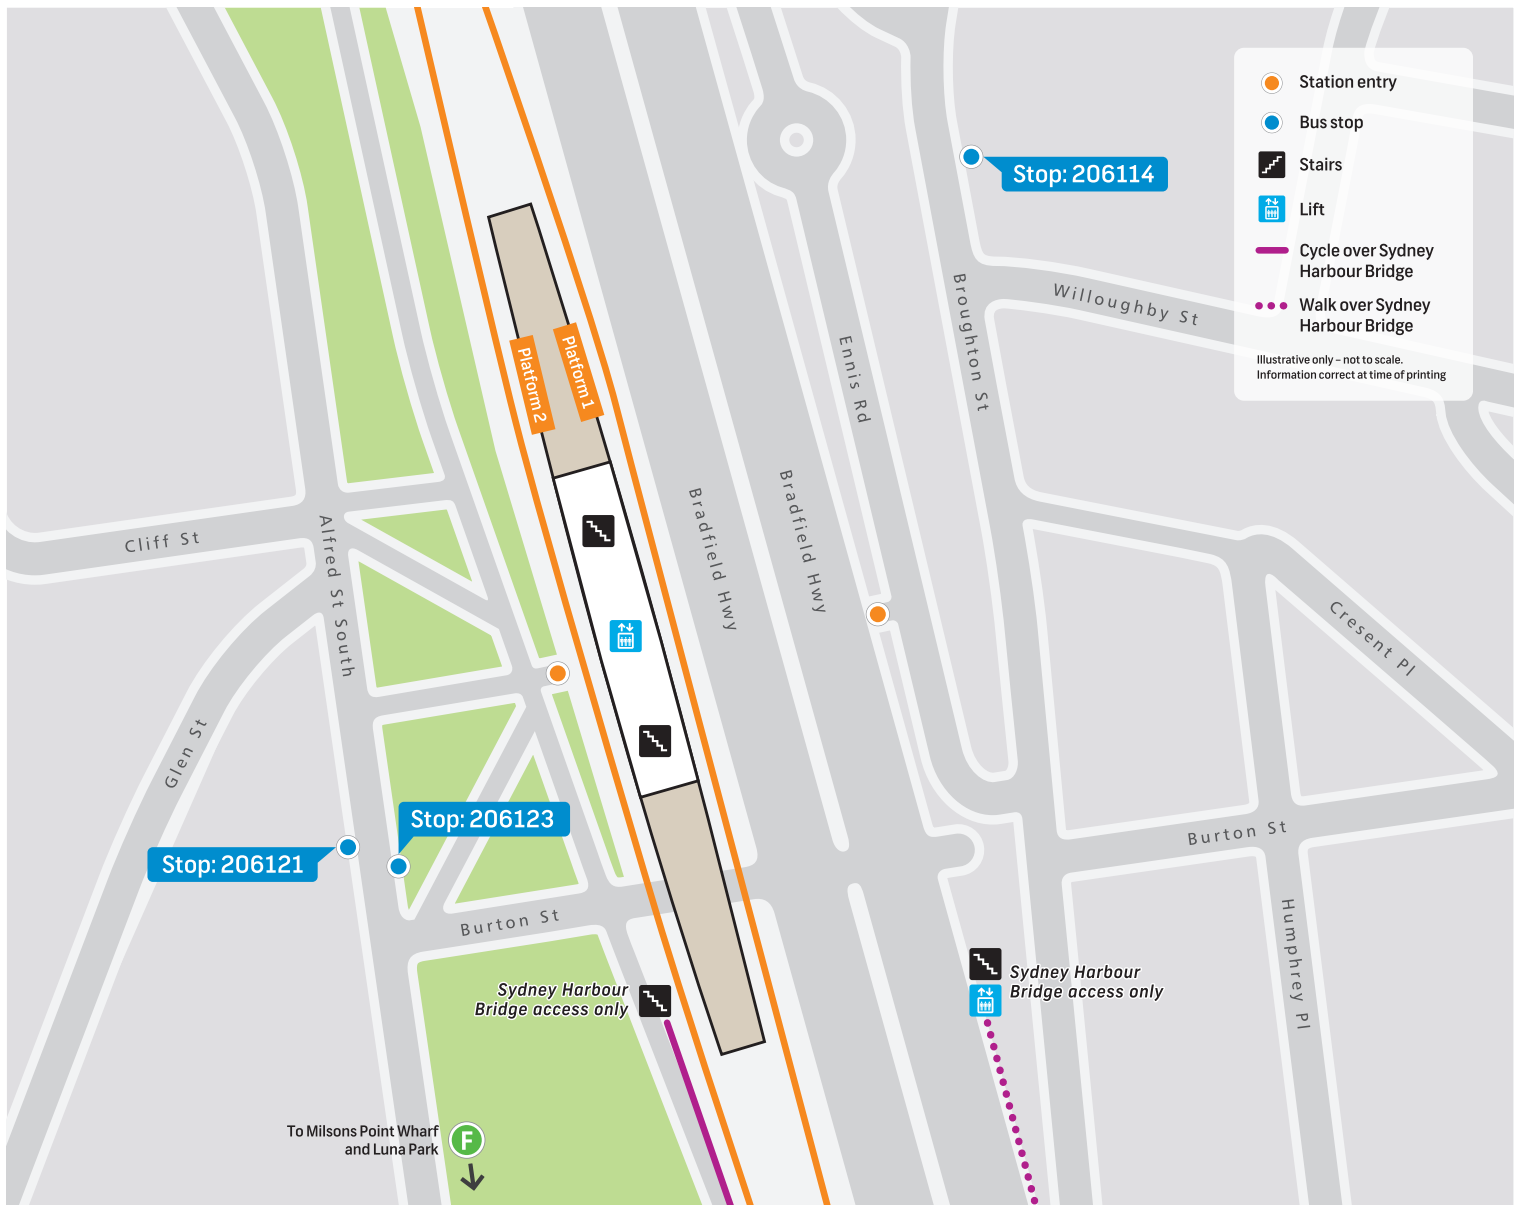

Milsons Point Station Public Transport Map

- Station entry
- Bus stop
- Stairs
- Lift
- Cycle over Sydney Harbour Bridge
- Walk over Sydney Harbour Bridge

Illustrative only - not to scale.
Information correct at time of printing

T1 North Shore & Western Line
North Shore
Western
Richmond

T9 Northern Line
Northern
Gordon

Central Coast

Stop: 206114
269 Kirribilli

Stop: 206121

- 150X Manly
- 154X Dee Why
- 203 Castlecrag
- 209 East Lindfield
- 228 Clifton Gardens
- 229 Beauty Point
- 230 Mosman Bay Wharf
- 269 McMahons Point
- 286 Denistone East
- 287 Ryde
- 612X Castle Hill
- 622 Dural

Stop: 206123

- 150X Milsons Point Wharf
- 154X Milsons Point Wharf
- 209 Milsons Point Wharf
- 228 Milsons Point Wharf
- 229 Milsons Point Wharf
- 230 Milsons Point Wharf
- 286 Milsons Point Wharf
- 287 Milsons Point Wharf