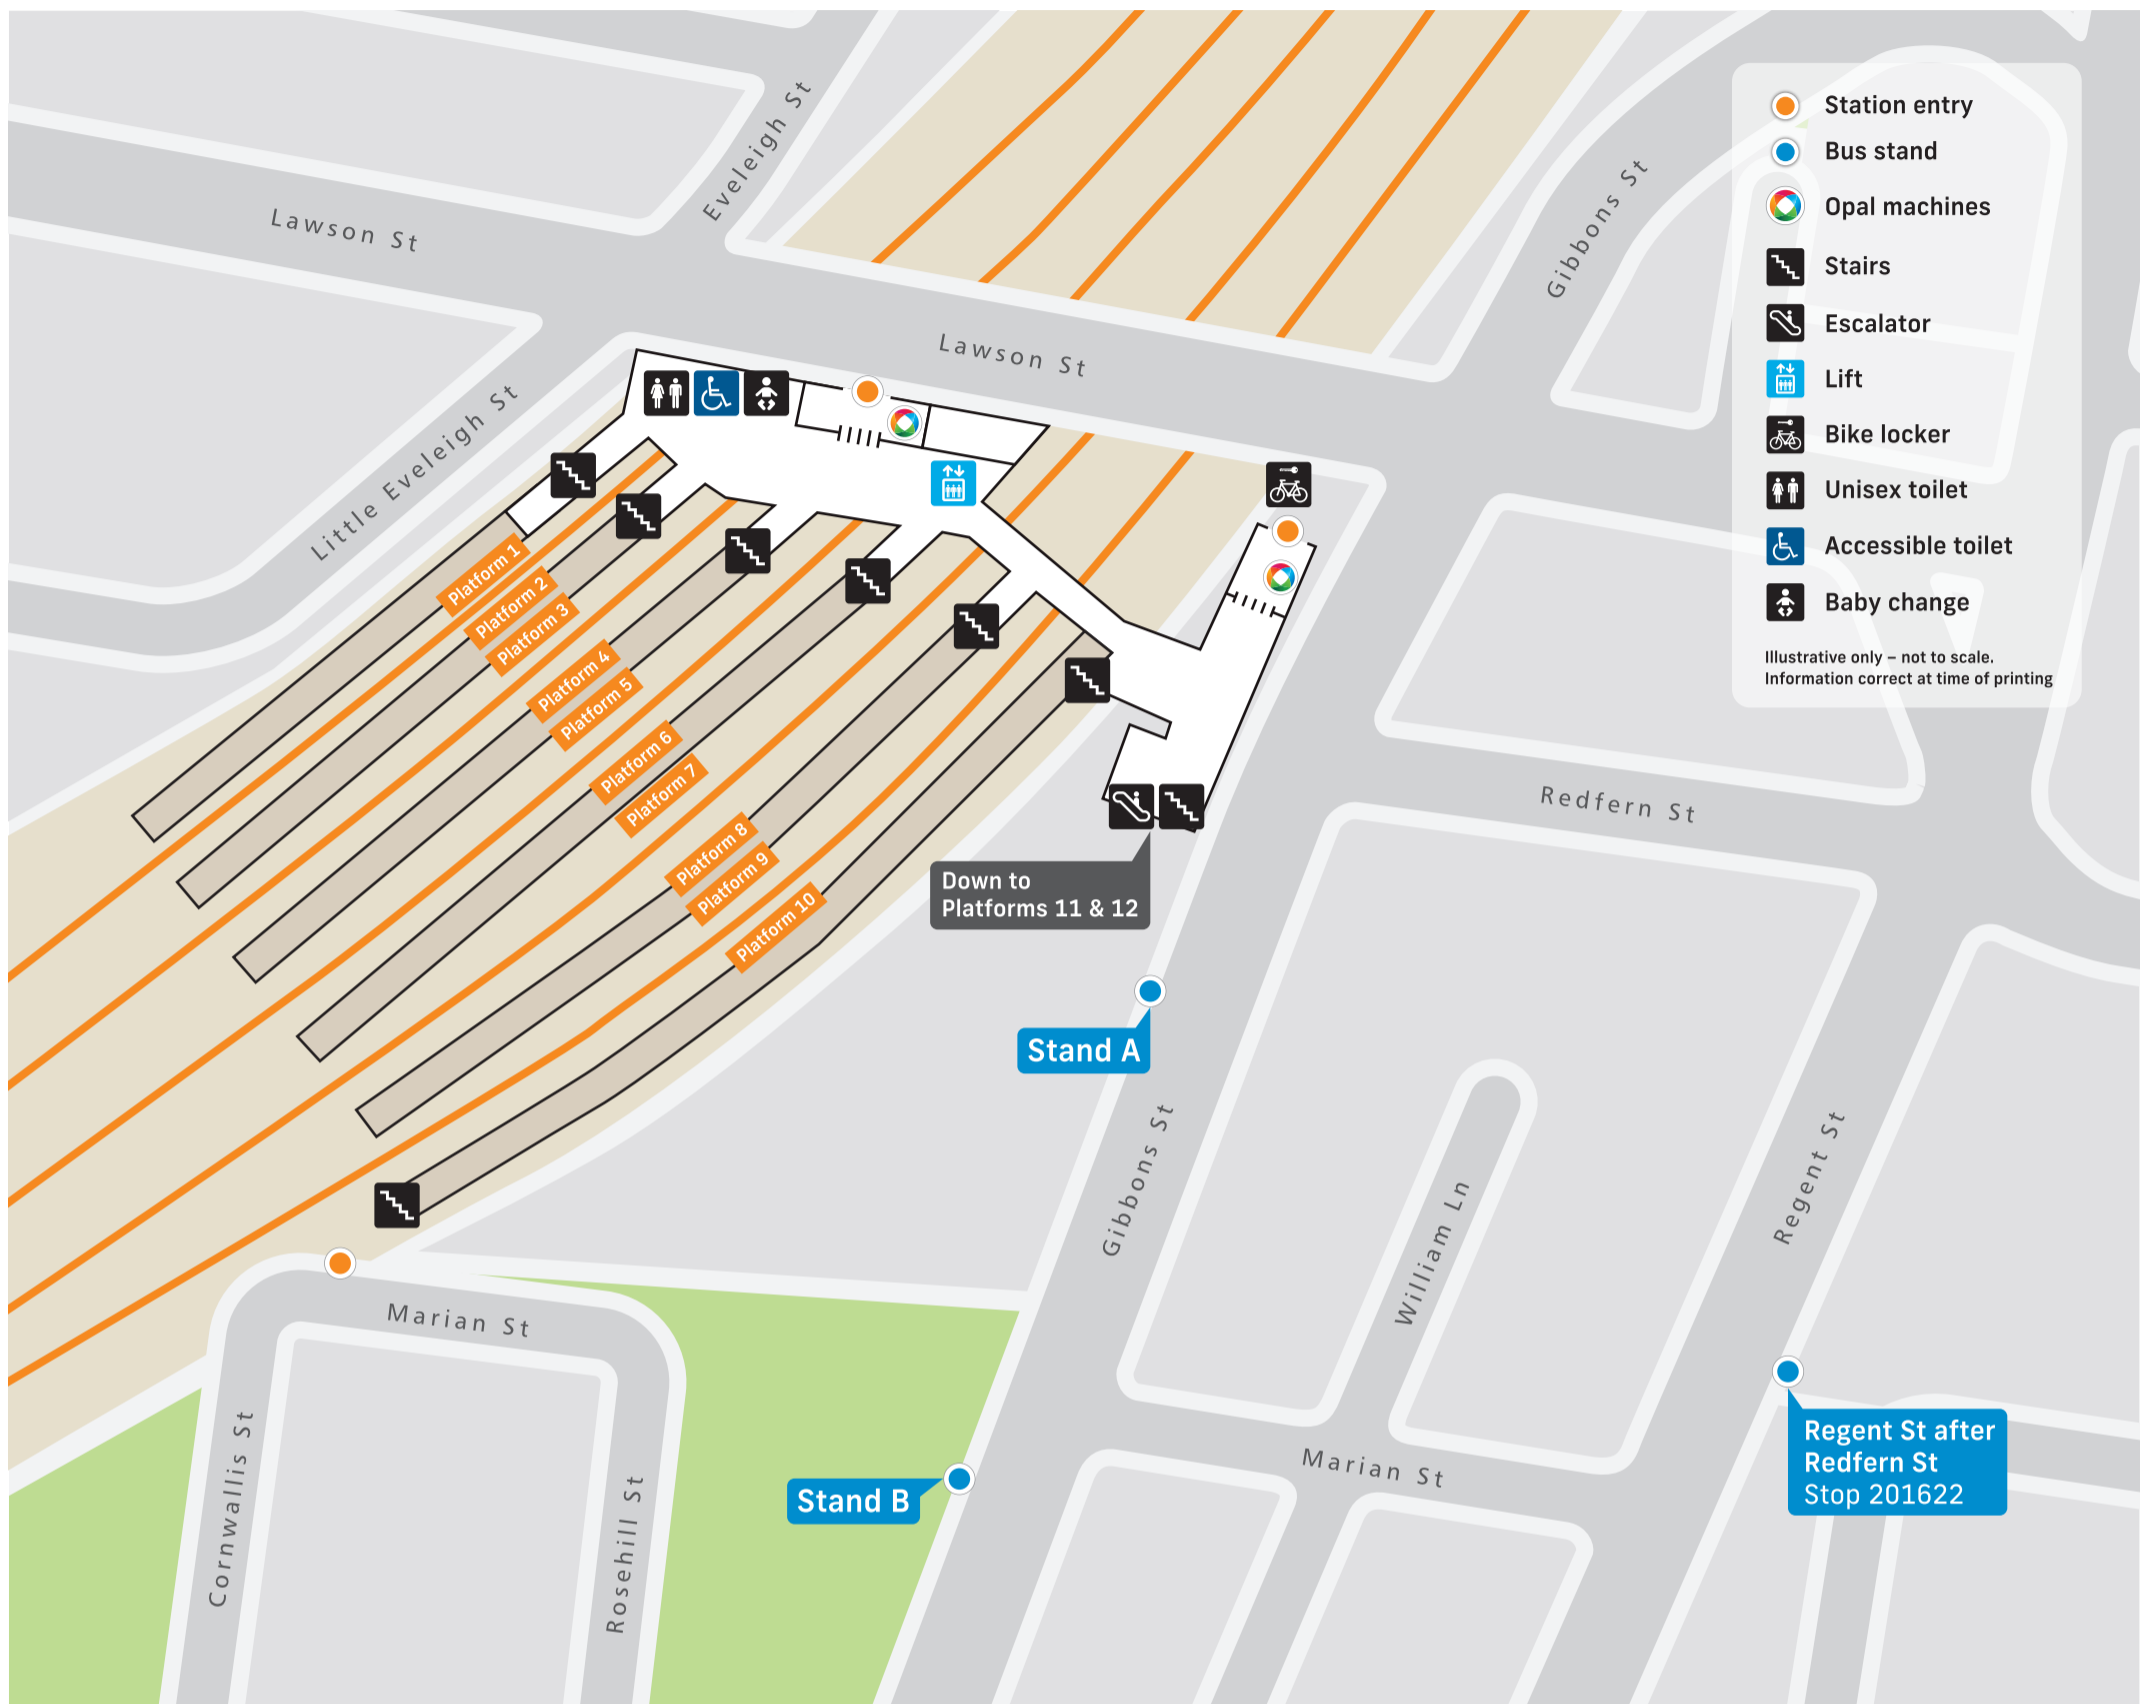

# Redfern Station Public Transport Map

- T**
  - T1** *North Shore & Western Line*  
North Shore  
Western  
Richmond
  - T2** *Inner West & Leppington Line*  
City  
Inner West  
Leppington
  - T3** *Bankstown Line*  
City  
Liverpool  
Lidcombe
  - T4** *Eastern Suburbs & Illawarra Line*  
Eastern Suburbs  
Illawarra  
Cronulla

- T8** *Airport & South Line*  
City  
South
- T9** *Northern Line*  
Gordon  
Northern
- Blue Mountains**
- Central Coast & Newcastle**
- South Coast**

- B**
  - Stand A**  
Stop no. 201631  
309X Central Railway Square  
N11 City Town Hall  
N20 City Town Hall
  - Stand B**  
Stop no. 201646  
308 Central Pitt St  
309 Central Railway Square

- Regent St after Redfern St**  
Stop no. 201622  
301 Eastgardens  
302 Eastgardens  
303 Sans Souci  
305 Mascot Stamford Hotel  
308 Marrickville Metro  
309 Banksmeadow  
309X Port Botany  
N11 Cronulla  
N20 Riverwood ✈️