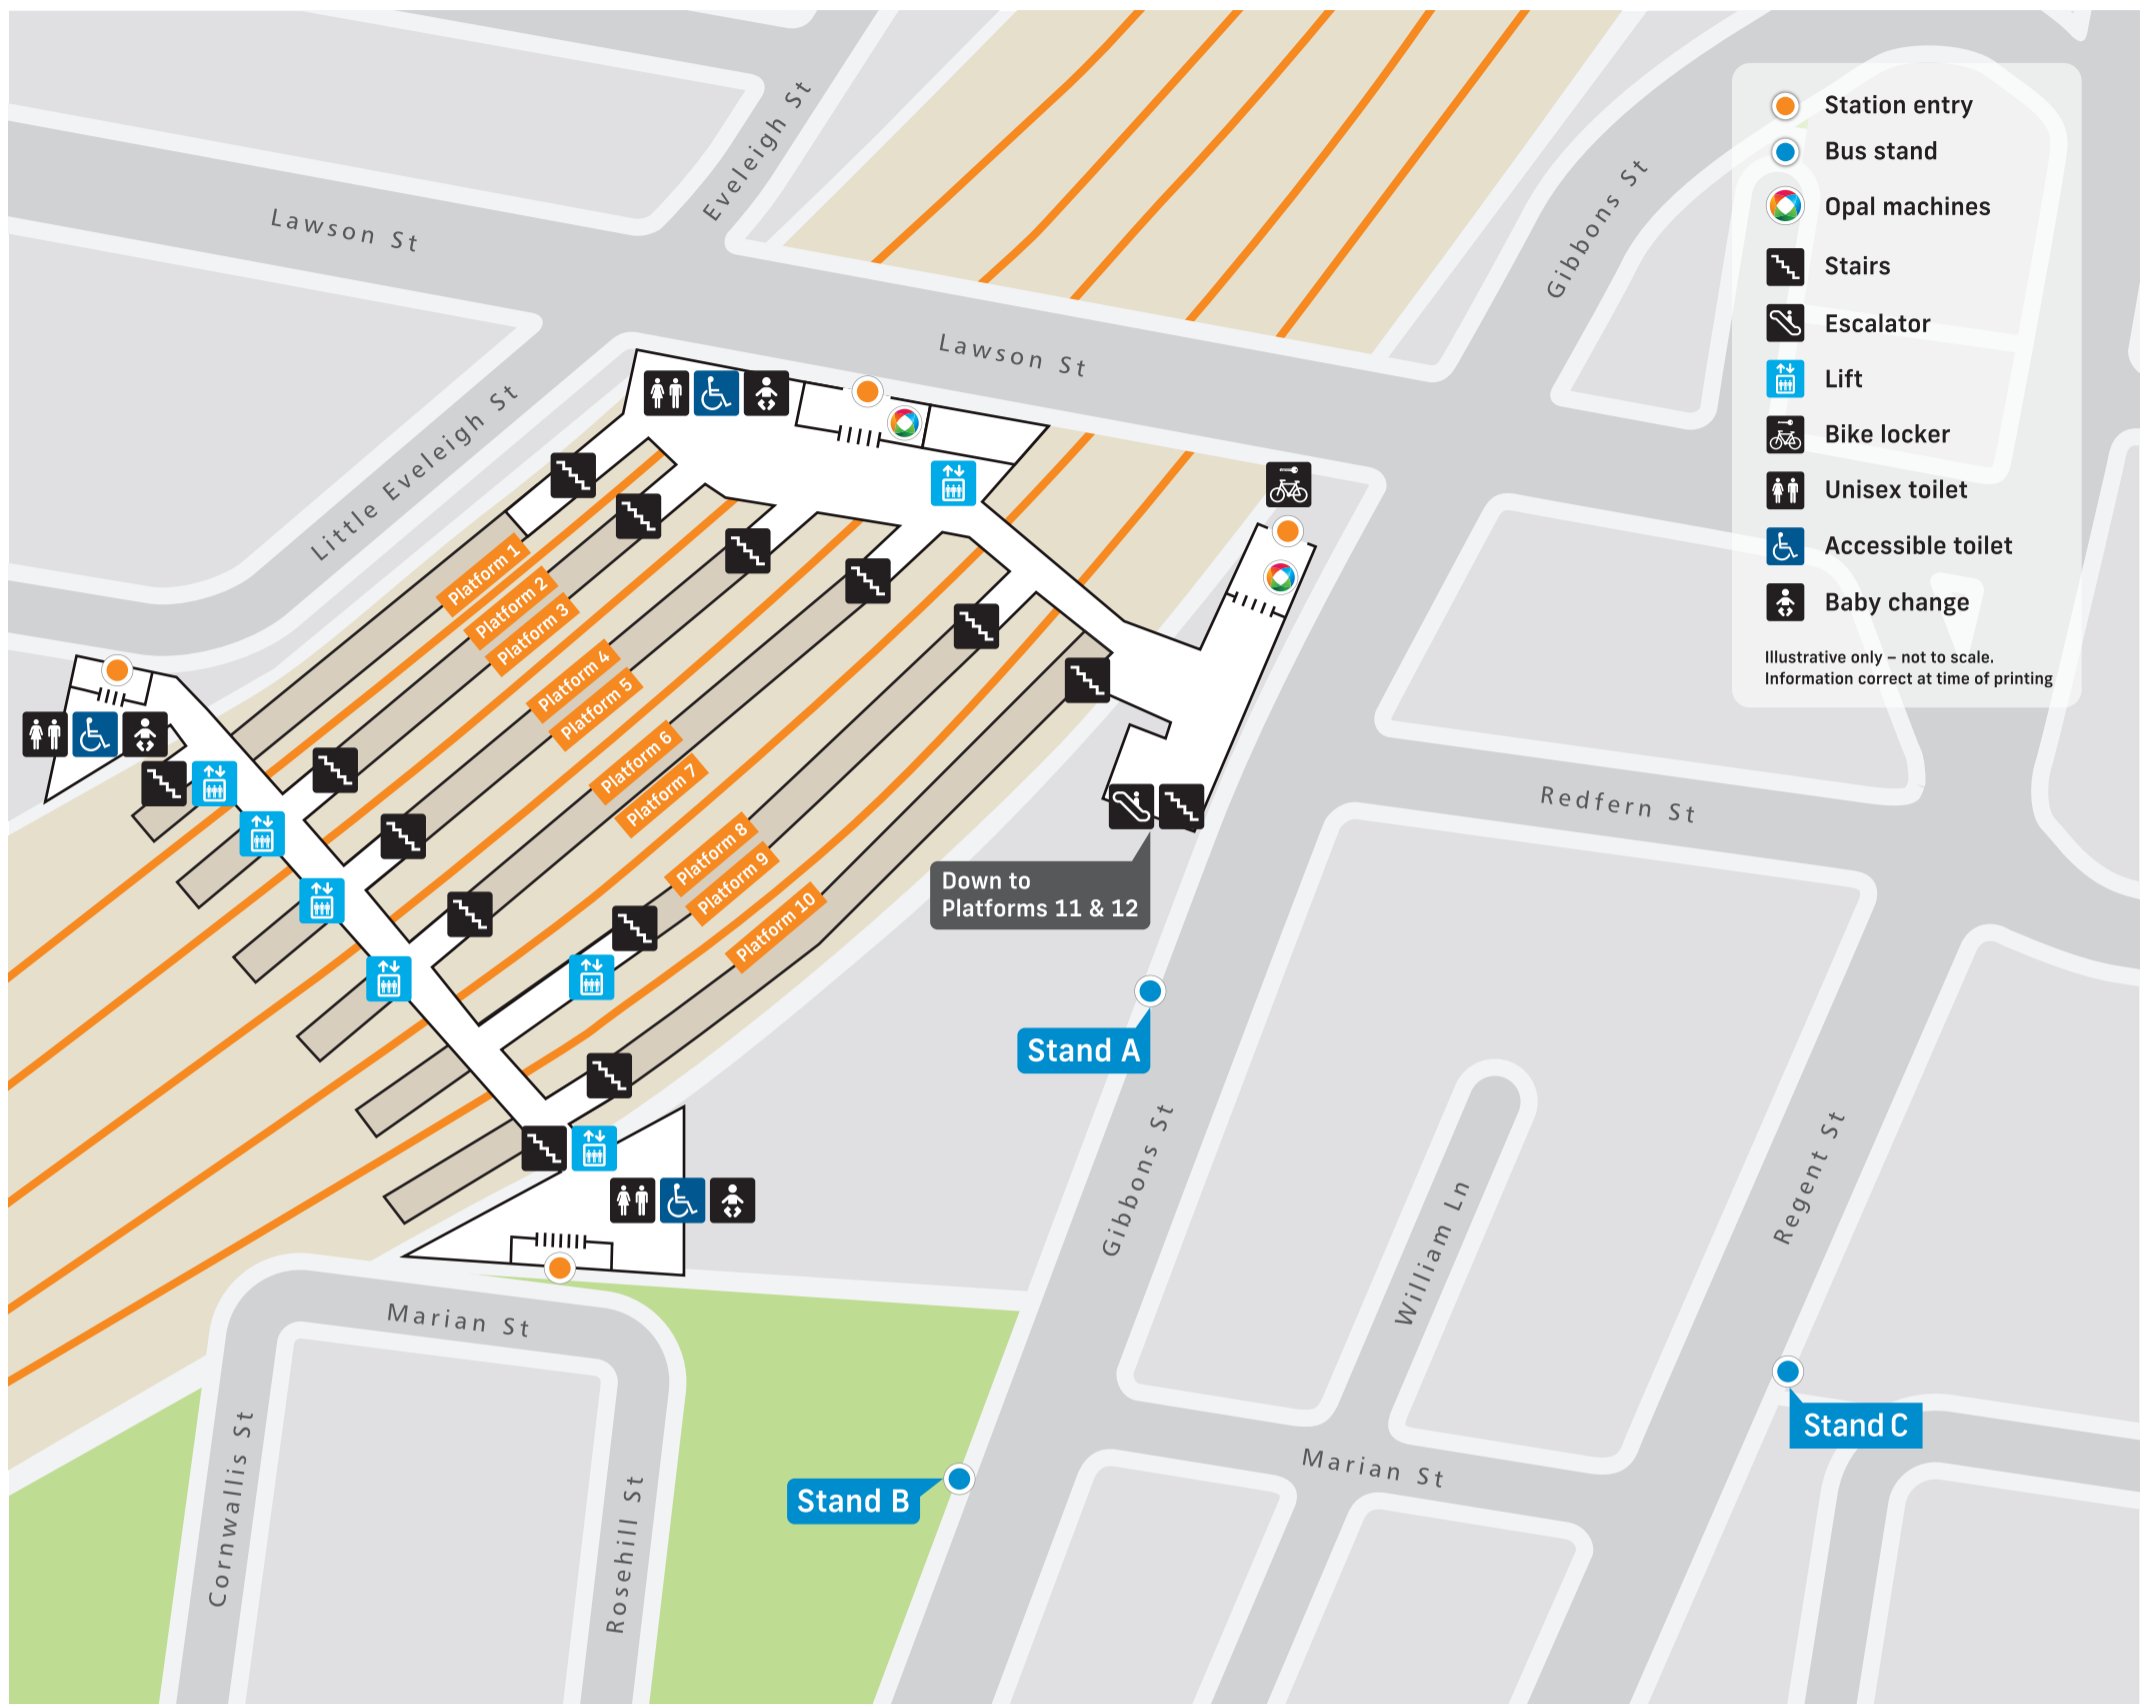

# Redfern Station Public Transport Map

- Station entry
  - Bus stand
  - Opal machines
  - Stairs
  - Escalator
  - Lift
  - Bike locker
  - Unisex toilet
  - Accessible toilet
  - Baby change
- Illustrative only – not to scale.  
Information correct at time of printing

- T**
  - T1** *North Shore & Western Line*  
North Shore  
Western  
Richmond
  - T2** *Inner West & Leppington Line*  
City  
Inner West  
Leppington
  - T3** *Bankstown Line*  
City  
Liverpool  
Lidcombe
  - T4** *Eastern Suburbs & Illawarra Line*  
Eastern Suburbs  
Illawarra  
Cronulla

- T8** *Airport & South Line*  
City  
South
- T9** *Northern Line*  
Gordon  
Northern
- Blue Mountains**
- Central Coast & Newcastle**
- South Coast**

<b>B</b>	
Stand A	
Stop no. 201631	
N11	City Town Hall
N20	City Town Hall
Stand B	
Stop no. 201646	
308	Central Eddy Avenue
309	Central Railway Square

<b>B</b>	
Stand C	
Stop no. 201622	
305	Mascot Stamford Hotel
306	Mascot
308	Marrickville Metro
309	Matraville and Port Botany
310	Botany
392	Matraville and Little Bay
N11	Cronulla
N20	Riverwood ✈️

For more information