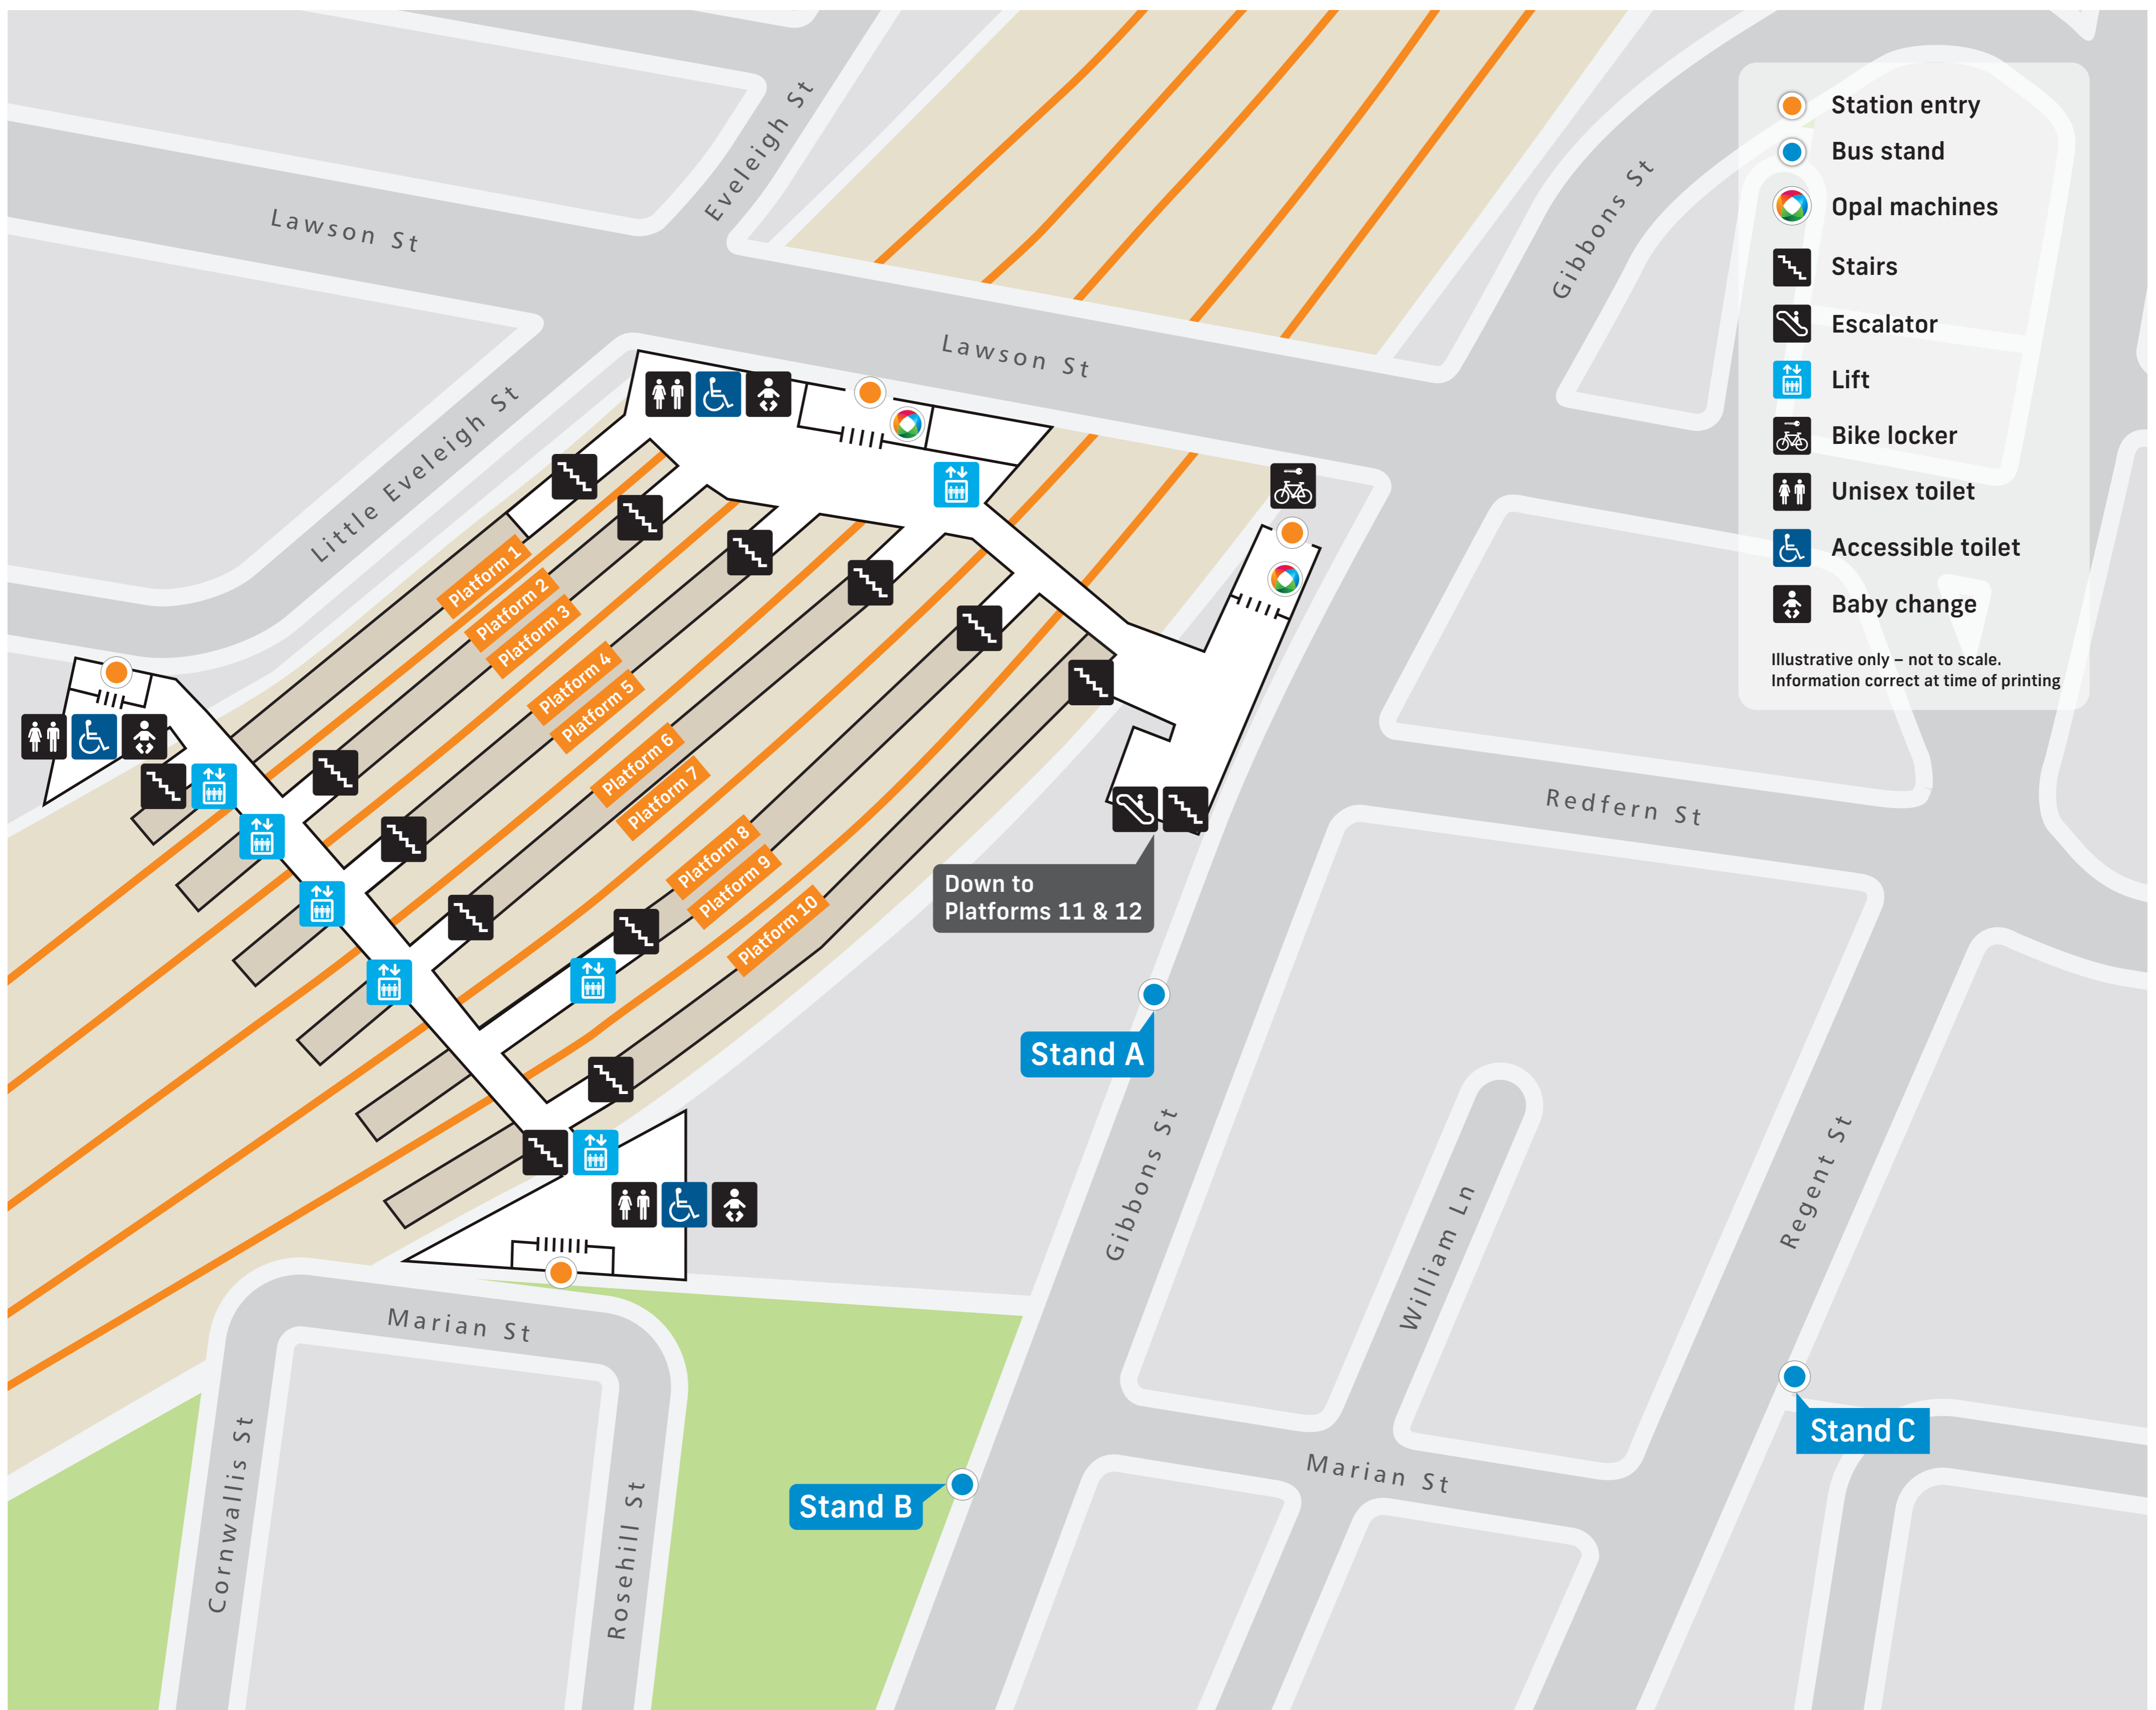

# Redfern Station Public Transport Map

- T**
  - T1** *North Shore & Western Line*  
North Shore  
Western  
Richmond
  - T2** *Leppington & Inner West Line*  
City  
Inner West  
Leppington
  - T3** *Liverpool & Inner West Line*  
City  
Liverpool
  - T4** *Eastern Suburbs & Illawarra Line*  
Eastern Suburbs  
Illawarra  
Cronulla

- T8** *South Line*  
City  
South
- T9** *Northern Line*  
Northern  
Gordon
- Blue Mountains**
- Central Coast & Newcastle**
- South Coast**

<b>B</b> Stand A	
Stop no. 201631	
N11	City Town Hall
N20	City Town Hall

<b>B</b> Stand B	
Stop no. 201646	
308	Central Eddy Avenue
310	Central Railway Square

<b>B</b> Stand C	
Stop no. 201622	
305	Mascot Stamford Hotel
306	Mascot
308	Marrickville Metro
309	Port Botany
310	Botany
392	Little Bay
N11	Cronulla
N20	Riverwood