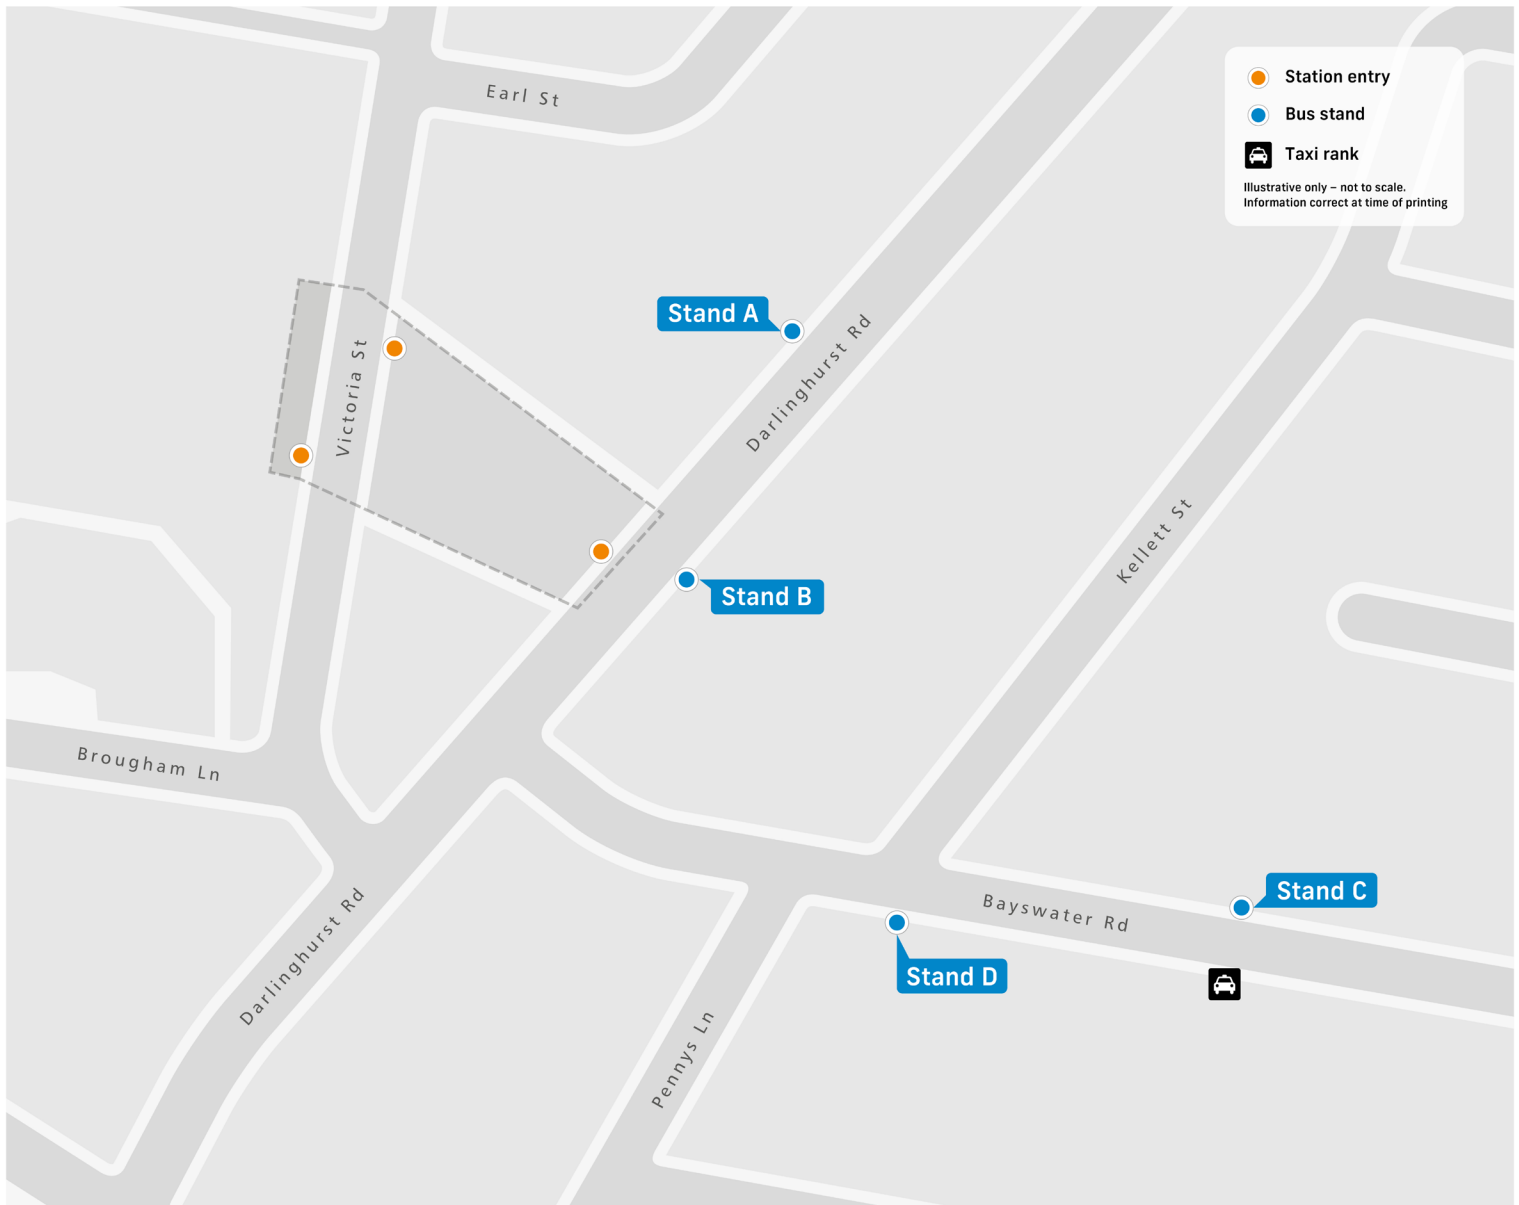

# Kings Cross Station Public Transport Map

- Station entry
- Bus stand
- Taxi rank

Illustrative only – not to scale.  
Information correct at time of printing

**T** **T4** Eastern Suburbs & Illawarra Line  
Eastern Suburbs Illawarra Cronulla

South Coast Line

**B** **Stand A**  
Stop no. 201111

- 311** City Millers Point

---

**Stand B**  
Stop no. 201112

- 311** Central Belmore Park

**Stand C**  
Stop no. 201126

- 200** Bondi Junction
- 324** Watsons Bay
- 325** Watsons Bay
- N91** Bondi Junction

**Stand D**  
Stop no. 201115

- 200** Gore Hill
- 324** City Walsh Bay
- 325** City Walsh Bay
- N91** Macquarie Park

For more information  
[transportnsw.info](http://transportnsw.info)