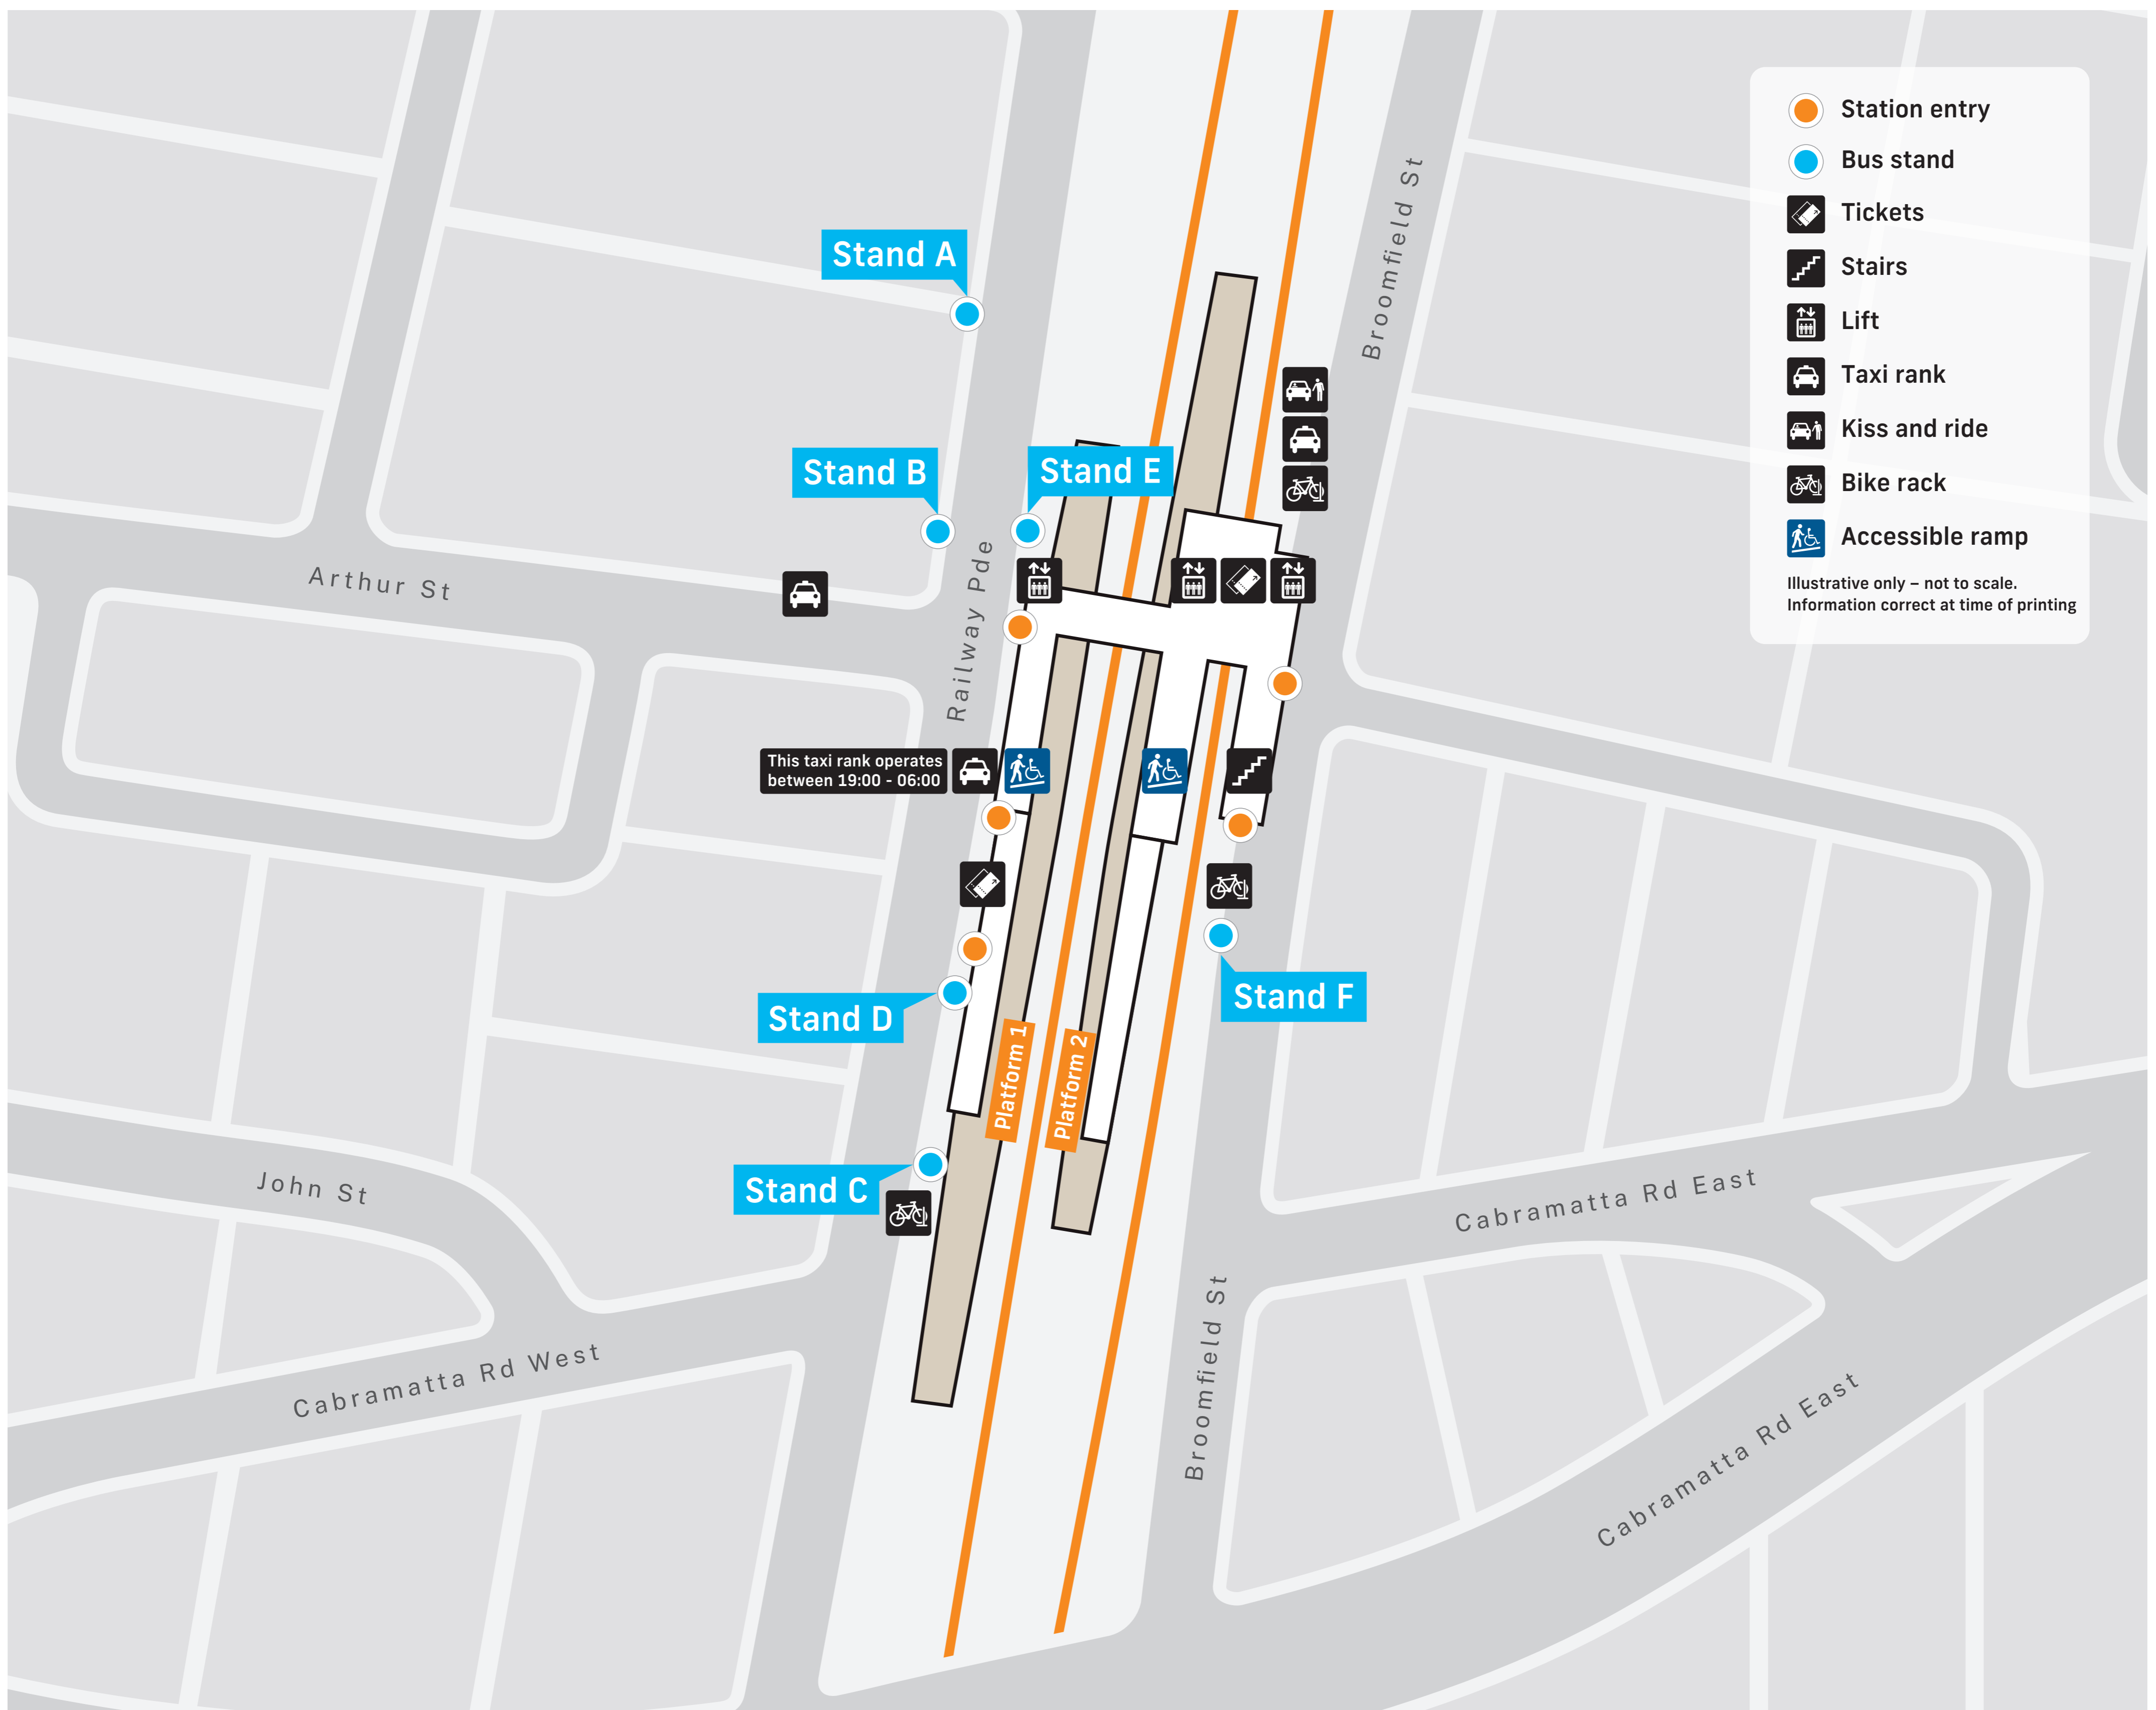

Cabramatta Station Public Transport Map

- T**
 - T2** *Leppington & Inner West Line*
City Leppington
 - T3** *Liverpool & Inner West Line*
City Liverpool
 - T5** *Cumberland Line*
Leppington Richmond

B	Stand A	Stand E
	Stop no. 2166249	Stop no. 216671
	805 Liverpool	N50 Liverpool
	817 Fairfield	
	Stand B	Stand F
	Stop no. 216685	Stop no. 2166184
	S1 Lansvale	
	Stand C	
	Stop no. 216674	
	Arrivals only	
	Stand D	
	Stop no. 216672	
	807 Cecil Hills	
	815 Mount Pritchard	
	816 Greenfield Park	
	S1 Lansvale	