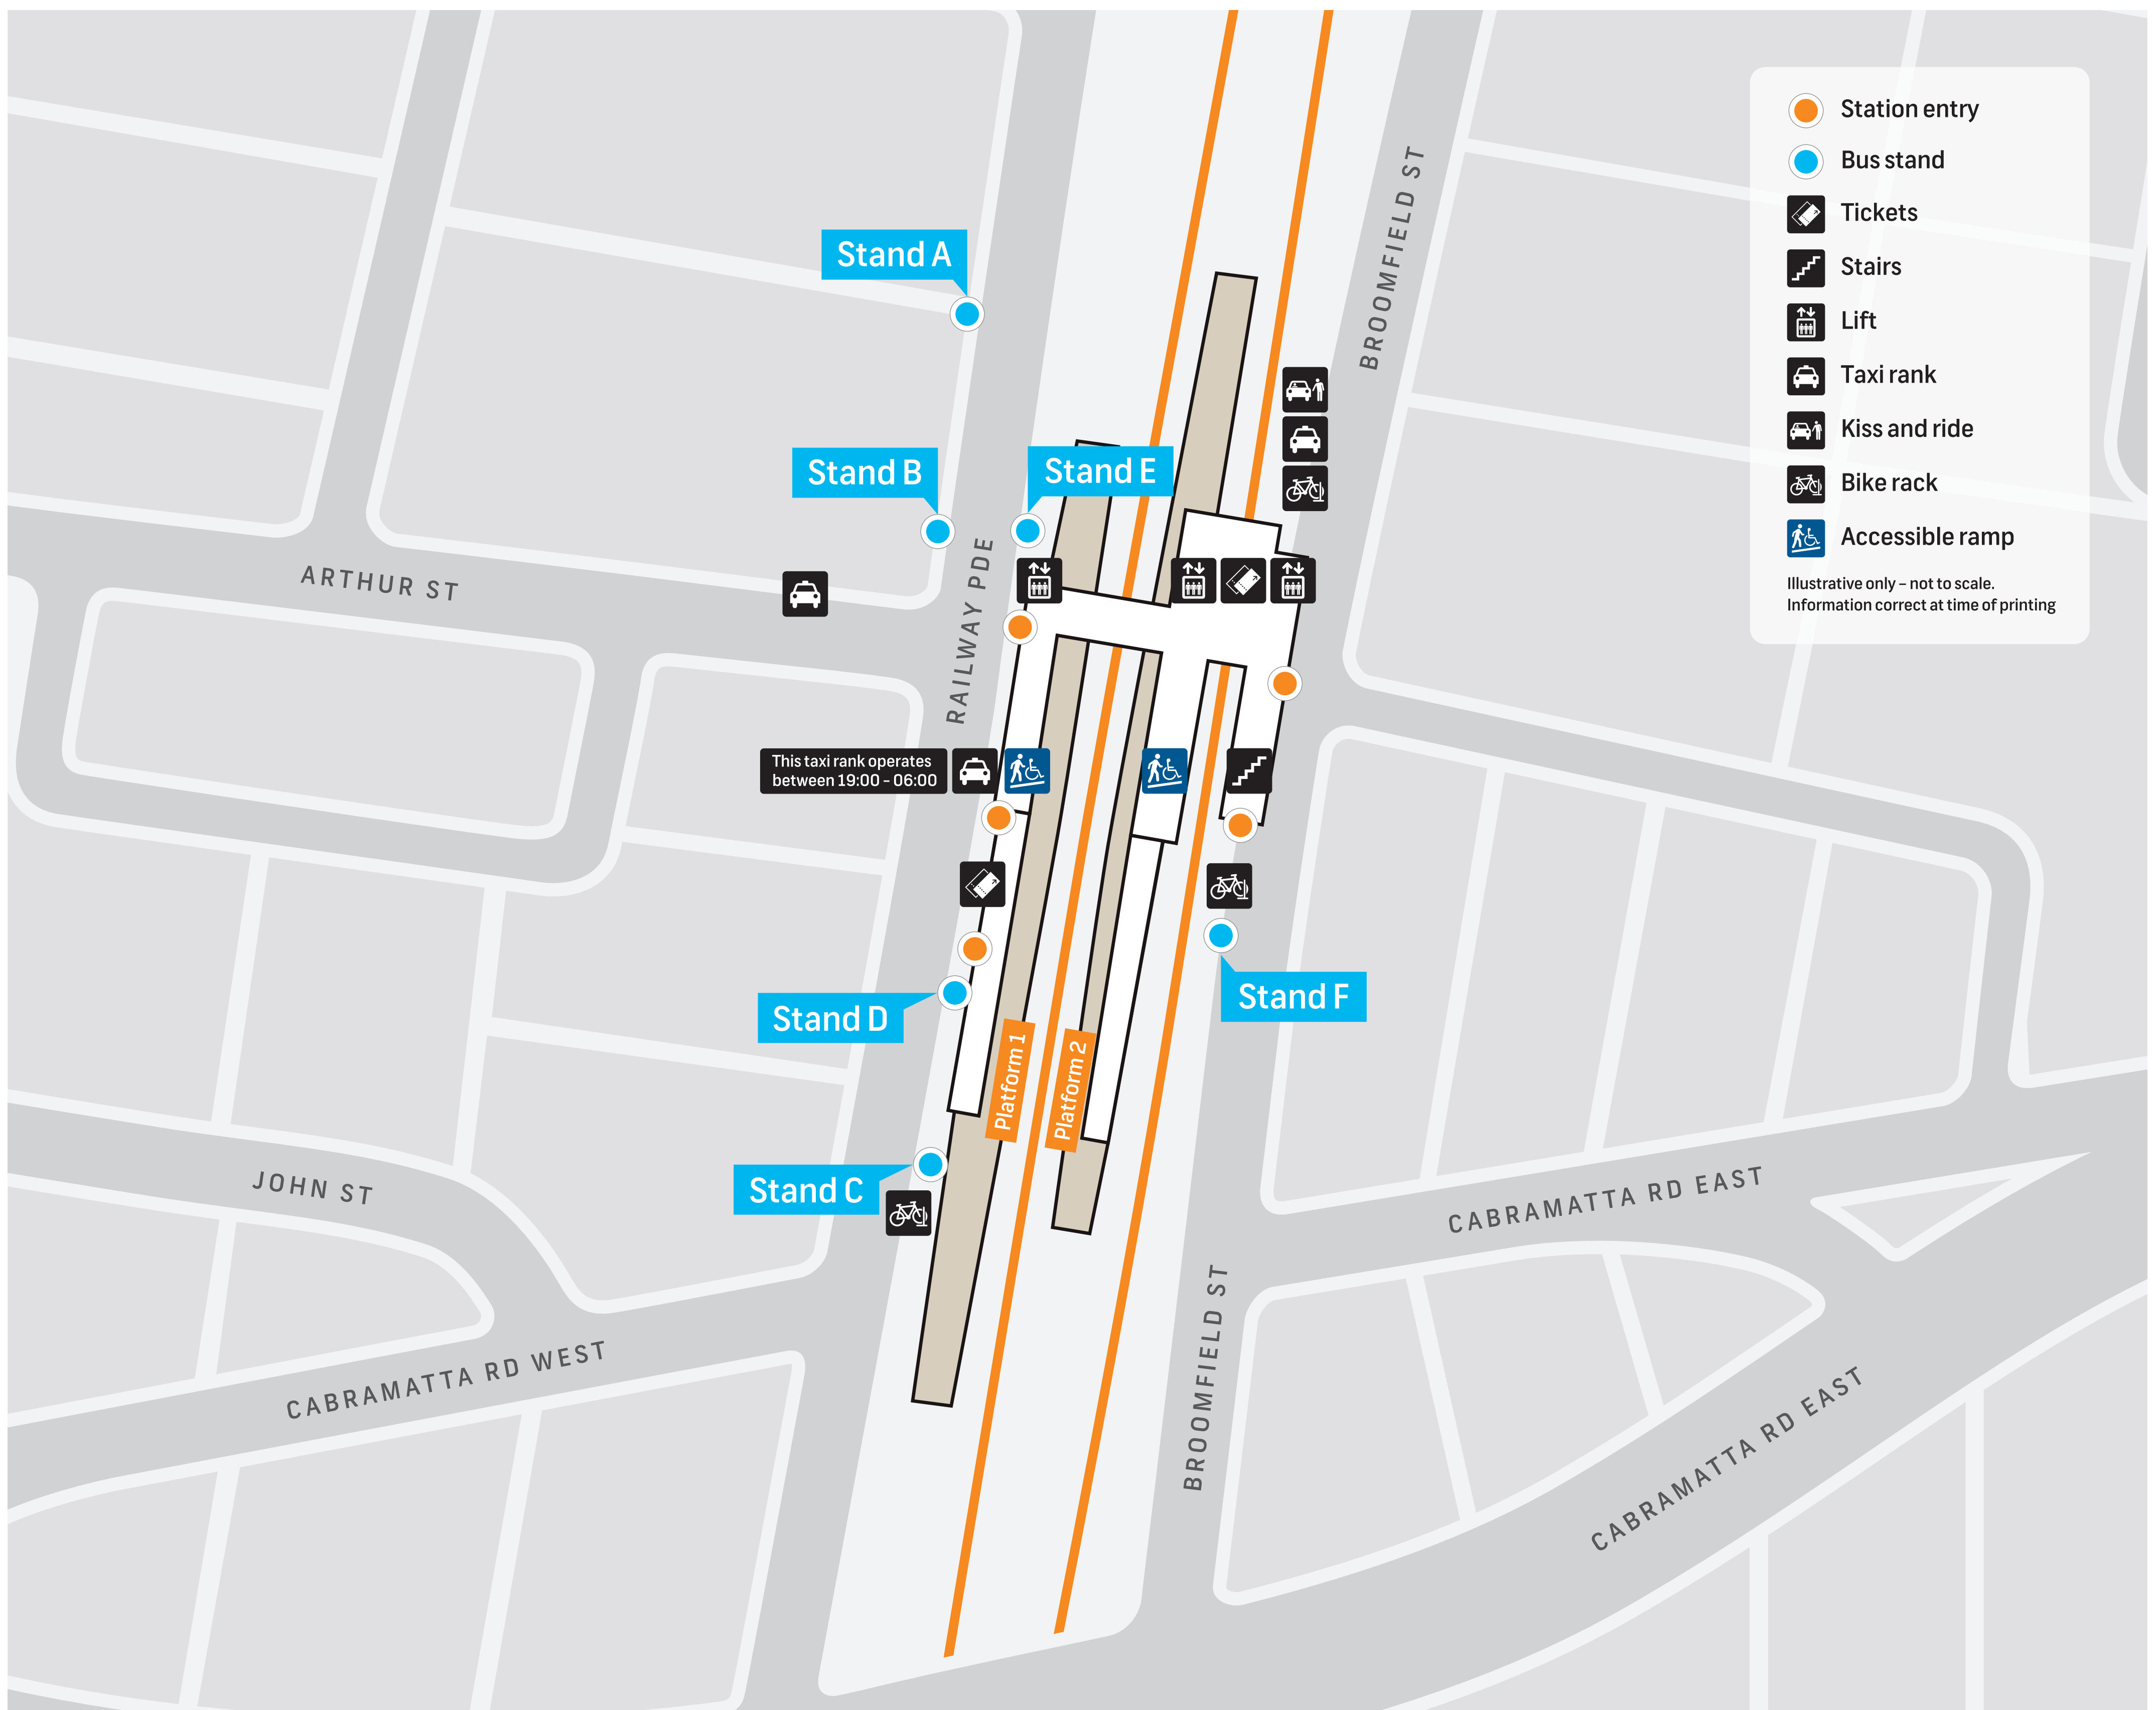

Cabramatta Station Public Transport Map

- T**
 - T2** Inner West & Leppington Line
City
Leppington
 - T3** Bankstown Line
City
Liverpool
 - T5** Cumberland Line
Leppington
Richmond

B	Stand A	Stand no. 2166249	805 Liverpool	817 Fairfield	Stand E	Stand no. 216671	N50 Liverpool
	Stand B	Stand no. 216685	N50 City Town Hall	Stand F	Stand no. 2166184	S1 Lansvale	
	Stand C	Stand no. 216674	Arrivals only				
	Stand D	Stand no. 216672	807 Cecil Hills	815 Mount Pritchard	816 Greenfield Park		

For more information

 transportnsw.info