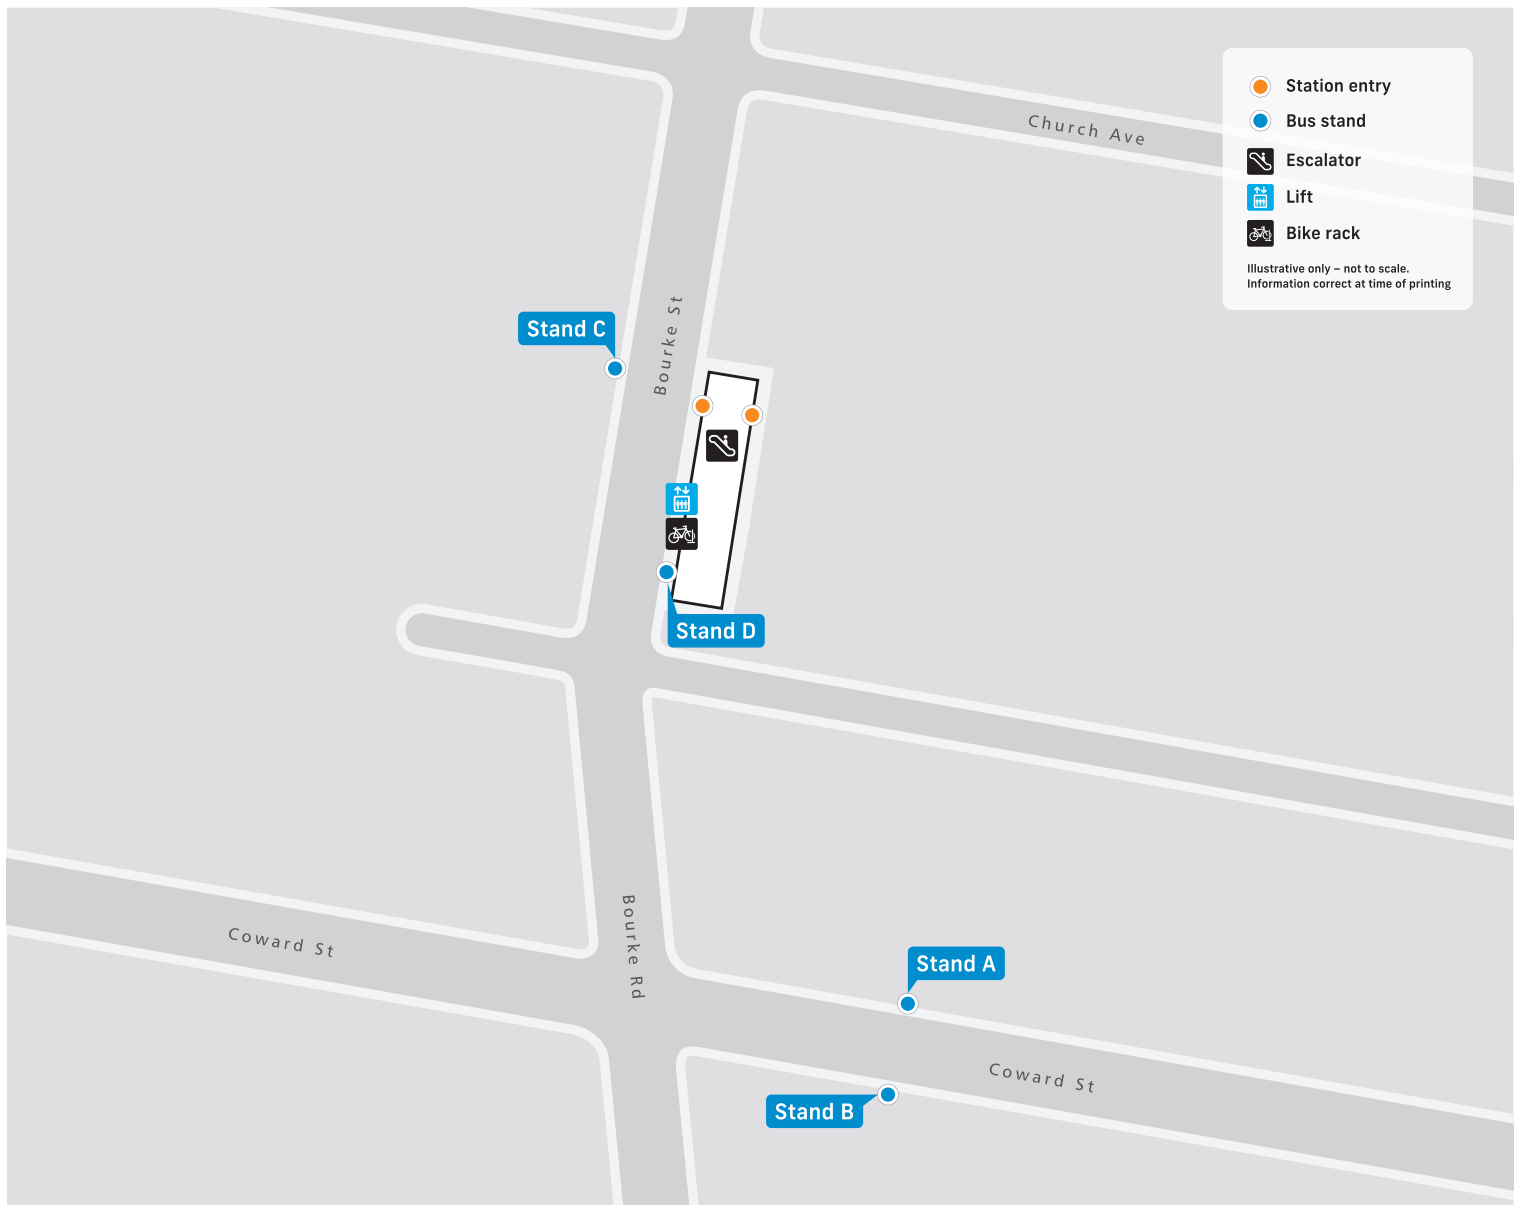

# Mascot Station Public Transport Map

- Station entry
- Bus stand
- Escalator
- Lift
- Bike rack

Illustrative only – not to scale.  
Information correct at time of printing

**T** **T8** Airport & South Line  
Airport South City

Going to Sydney Airport?  
Catch a bus from Stand B

**B**

Stand A	
Stop no. 2020113	
307	Port Botany
400	Bondi Junction
420	Eastgardens
420N	Eastgardens
N20	City Town Hall

Stand B	
Stop no. 2020114	
307	Mascot Station
400	Sydney Airport
420	Burwood
420N	Burwood
N20	Riverwood

Stand C	
Stop no. 202084	
305	Redfern
357	Bondi Junction
418	Kingsford

Stand D	
Stop no. 202085	
305	Mascot Stamford Hotel
307	Port Botany
418	Burwood

For more information  
 [transportnsw.info](http://transportnsw.info)