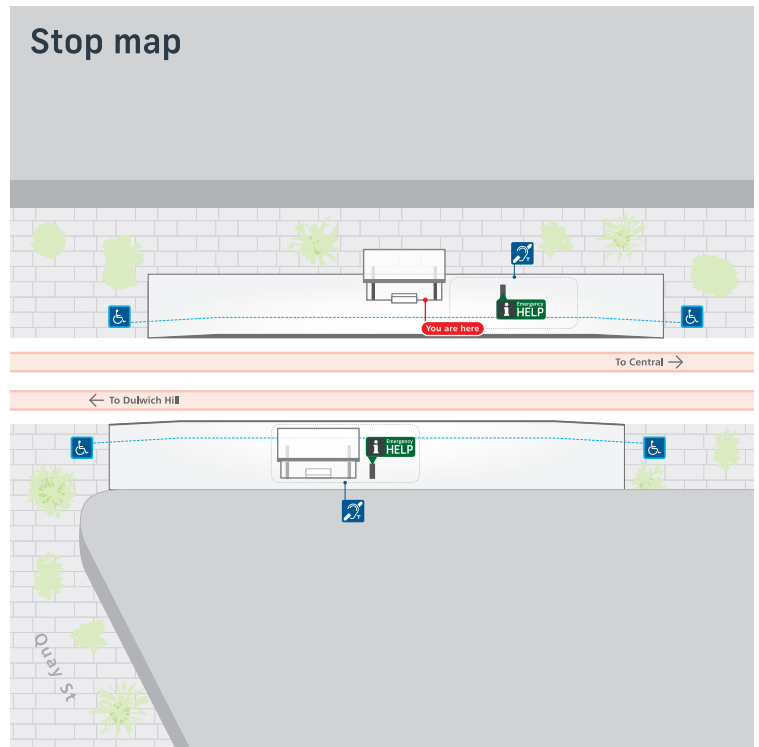

Stop guide

Next services information

Visit transportnsw.info or scan this QR code for next services information

Transport connections

1. **L1 Dulwich Hill Line service frequency:**
2. **Monday to Friday:**
   6am to 7am - 15 minutes
   7am to 10am - 8 minutes
   10am to 3pm - 10 minutes
   3pm to 7pm - 8 minutes
   7pm to 11pm (midnight on Friday) - 15 minutes
3. **Saturday:**
   6am to 9am - 15 minutes
   9am to 9pm - 10 minutes
   9pm to 11pm - 15 minutes
4. **Sunday and Public Holidays:**
   6am to 9am - 15 minutes
   9am to 7pm - 10 minutes
   7pm to 11pm - 15 minutes

1. **B** Bus services depart from: Bus stop 200712 towards Central and West Ryde
2. For more details and of services from other bus stops nearby visit transportnsw.info

Customer assistance

Tickets

1. For light rail services, you can use an Opal card, a contactless credit or debit card or a linked device to pay for travel by tapping on and tapping off at the Opal readers on each platform.
2. Plan ahead and top up or purchase your Opal card online or from an Opal retailer. Visit transportnsw.info for more information.
3. **Tap on and tap off, every time.** Remember to both tap on and tap off to avoid a fine of up to $550.00.

Destinations

1. 1 Darling Harbour
2. 2 City of Sydney Library
3. 3 Chinatown
4. 4 Powerhouse Museum
5. 5 Darling Square
6. 6 Chinese Garden of Friendship
7. 7 Market City
8. 8 UTS Business School
9. 9 The Goods Line
10. 10 TAFE NSW Ultimo