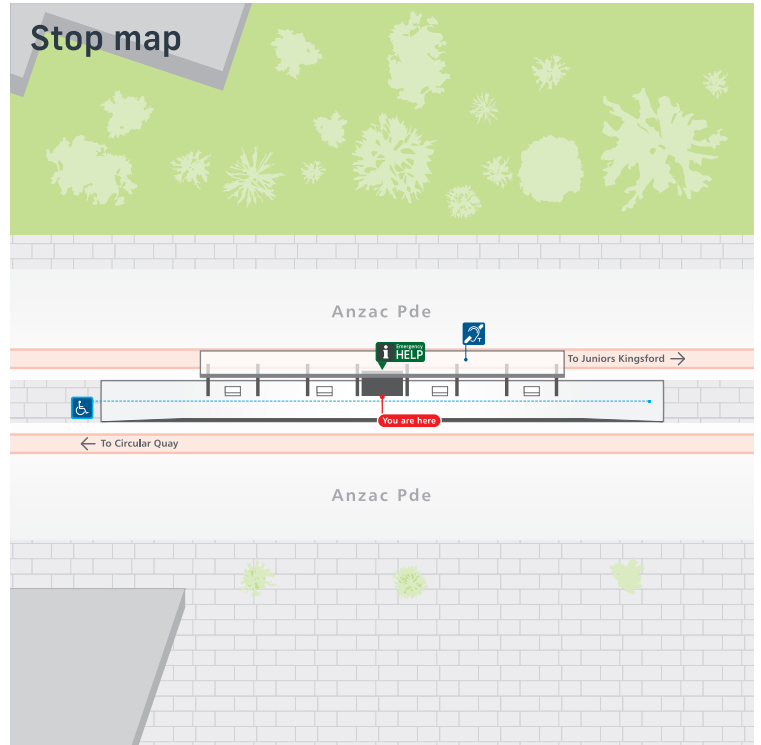

Stop map

Sydney light rail network

L Light Rail