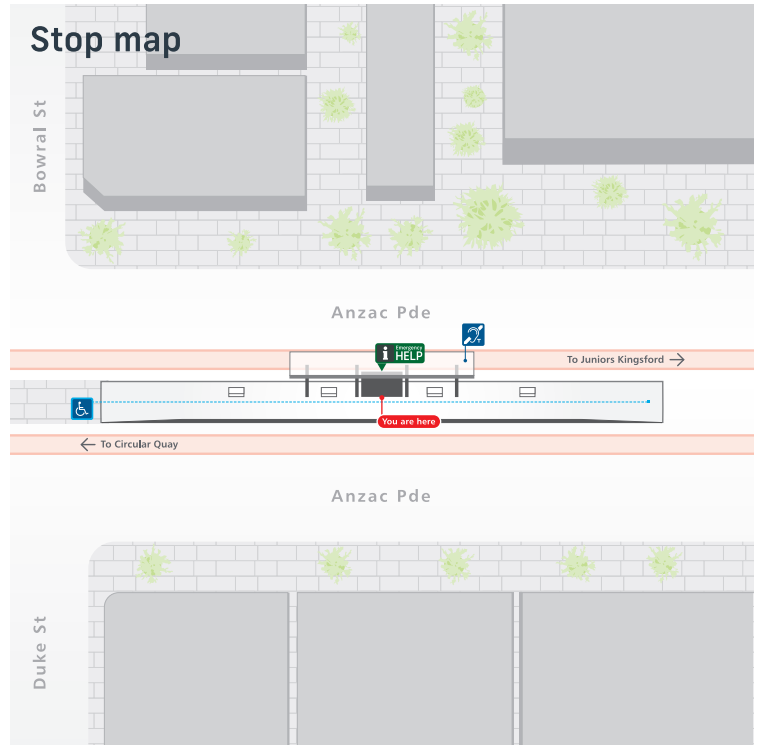

Stop guide

Next services information

Visit transportnsw.info or scan this QR code for next services information

Transport connections

L L3 Kingsford Line services operate Monday to Sunday 05:00 to 01:00
From 7:00am to 7:00pm weekdays, services will operate every 8 minutes between Circular Quay and Juniors Kingsford.

B Bus services depart from:
Bus stop 203320 towards Maroubra, Maroubra Junction, Maroubra Beach, Little Bay and La Perouse.
Bus stop 203314 towards City and Railway Square.
Bus stop 203328 towards Redfern, Wollri Creek and Leichhardt Marketplace.
For more details and of services from other bus stops nearby, visit transportnsw.info

Customer assistance

This stop is equipped with hearing loops below the shelter canopy. Use a T-Switch hearing aid to more easily hear customer announcements.

Tickets

For light rail services, you can use an Opal card, a contactless credit or debit card or a linked device to pay for travel by tapping on and tapping off at the Opal readers on each platform.
Plan ahead and top up or purchase your Opal card online or from an Opal retailer. Visit transportnsw.info for more information.
Tap on and tap off, every time. Remember to both tap on and tap off to avoid a fine of up to $550.00.

Destinations

1. Royal Randwick Racecourse
2. Kensington Town Centre

Local area map

Stop map

Sydney light rail network

L Light Rail

Sydney light rail lines

- **L1** Dulwich Hill Line
  Dulwich Hill
  Central
- **L2** Randwick Line
  Circular Quay
  Randwick
- **L3** Kingsford Line
  Circular Quay
  Juniors Kingsford

Copyright © 2020 Transport for NSW