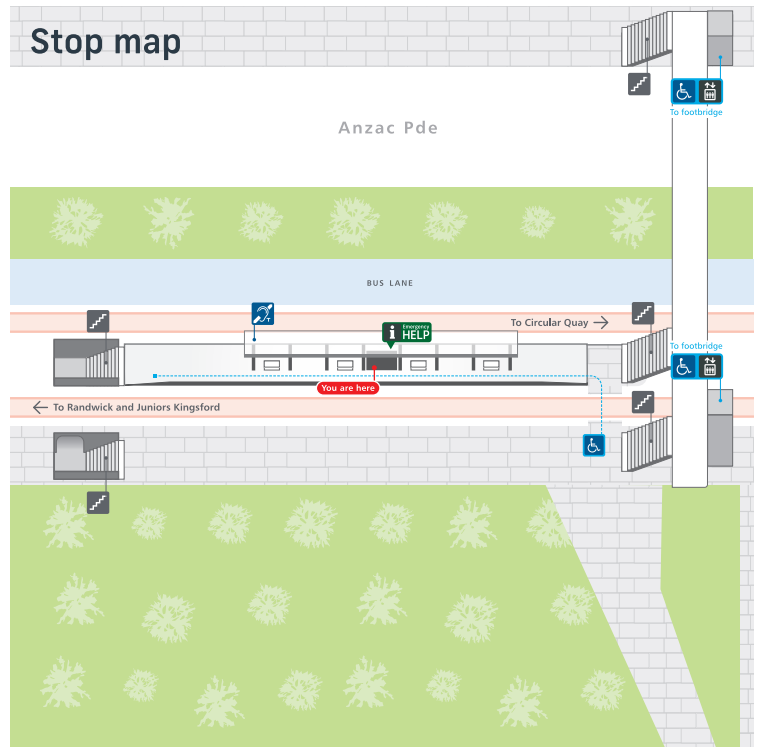

Stop guide

Next services information

Visit transportsw.info or scan this QR code for next services information

Transport connections

L L2 Randwick Line and L3 Kingsford Line services operate Monday to Sunday 05:00 to 01:00

B Bus services depart from:

1. Bus stop 202183 towards Erskineville and Marrickville Metro
   - Bus stop 202184 towards Bondi Junction
   - Bus stop 202143 towards Randwick, Clovelly and Coogee
   - Bus stop 202128 towards Randwick, Coogee, Kingsford, Maroubra, Little Bay and La Perouse
   - Bus stop 202116 towards the City, Railway Square and Circular Quay
2. For more details and of services from other bus stops nearby, visit transportsw.info

Customer assistance

Tickets

- **Opal card** For light rail services, you can use an Opal card, a contactless credit or debit card or a linked device to pay for travel by tapping on and tapping off at the Opal readers on each platform.
- **Plan ahead** Plan ahead and top up or purchase your Opal card online or from an Opal retailer. Visit transportsw.info for more information.
- **Tap on and tap off** Tap on and tap off, every time. Remember to both tap on and tap off to avoid a fine of up to $550.00.

Destinations

1. 1 Australian Film, Television and Radio School
2. 2 Sydney Cricket Ground
3. 3 Entertainment Quarter
4. 4 Hordern Pavilion
5. 5 Centennial Park, Robertson Road Gates
6. 6 Equestrian Centre
7. 7 Sports Centre
8. 8 Moore Park Golf

Local area map

Stop map

Sydney light rail network

L Light Rail

Sydney light rail lines

- **L1** **Dulwich Hill Line**
  Dulwich Hill
  Central
- **L2** **Randwick Line**
  Circular Quay
  Randwick
- **L3** **Kingsford Line**
  Circular Quay
  Juniors Kingsford

Legend:

- Change between lines
- Interchange
- End of line

Check trip planners for light rail services and connections