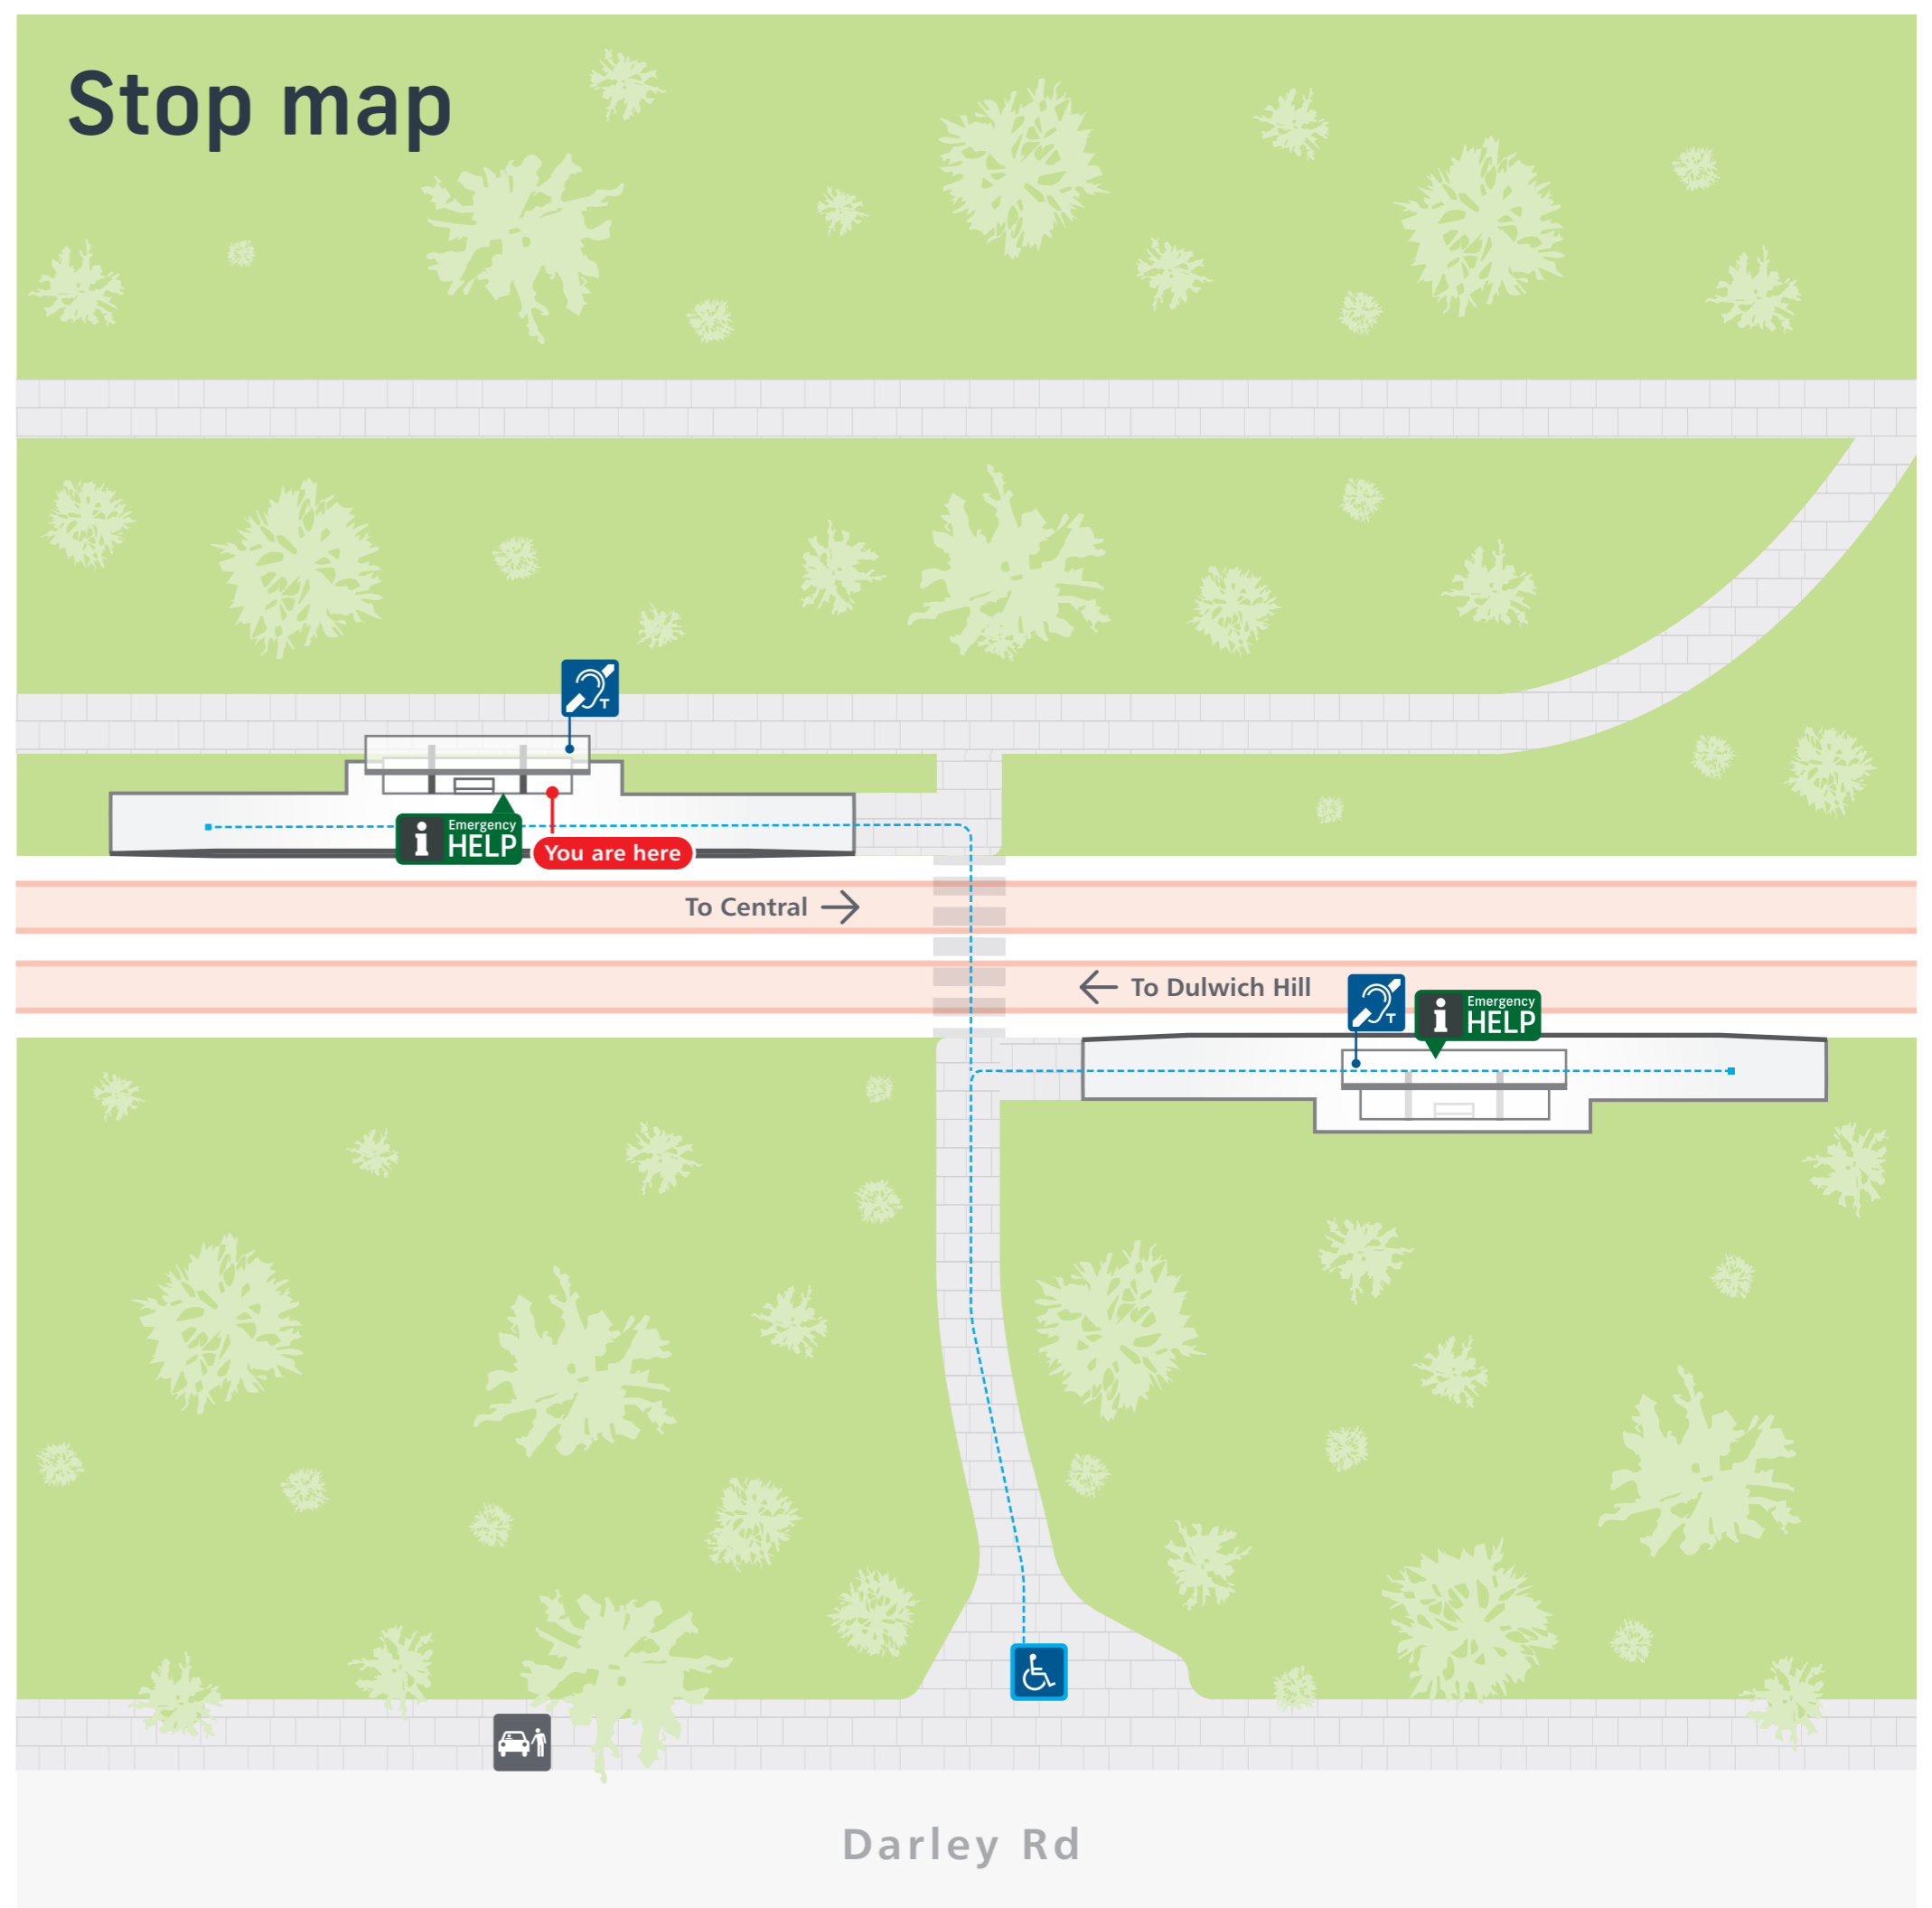

Bike parking spaces are located in this area. For locations refer to the Local area map below.

Customer assistance

Emergency Help Points link directly to staff who can assist you. Penalties may apply for misuse of Emergency Help Points.

Tap on and tap off, every time. Remember to both tap on and tap off to avoid a fine of up to \$550.00.

Destinations

- Hawthorne Canal Reserve
- The Greenway

Sydney light rail network

L Light Rail

Sydney light rail lines