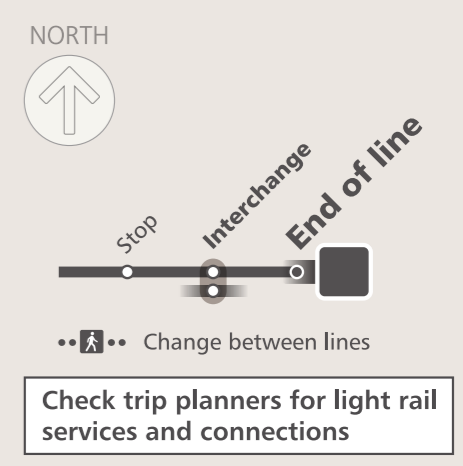

Sydney light rail lines

L1 Dulwich Hill Line
Dulwich Hill
Central

L2 Randwick Line
Circular Quay
Randwick

L3 Kingsford Line
Circular Quay
Juniors Kingsford