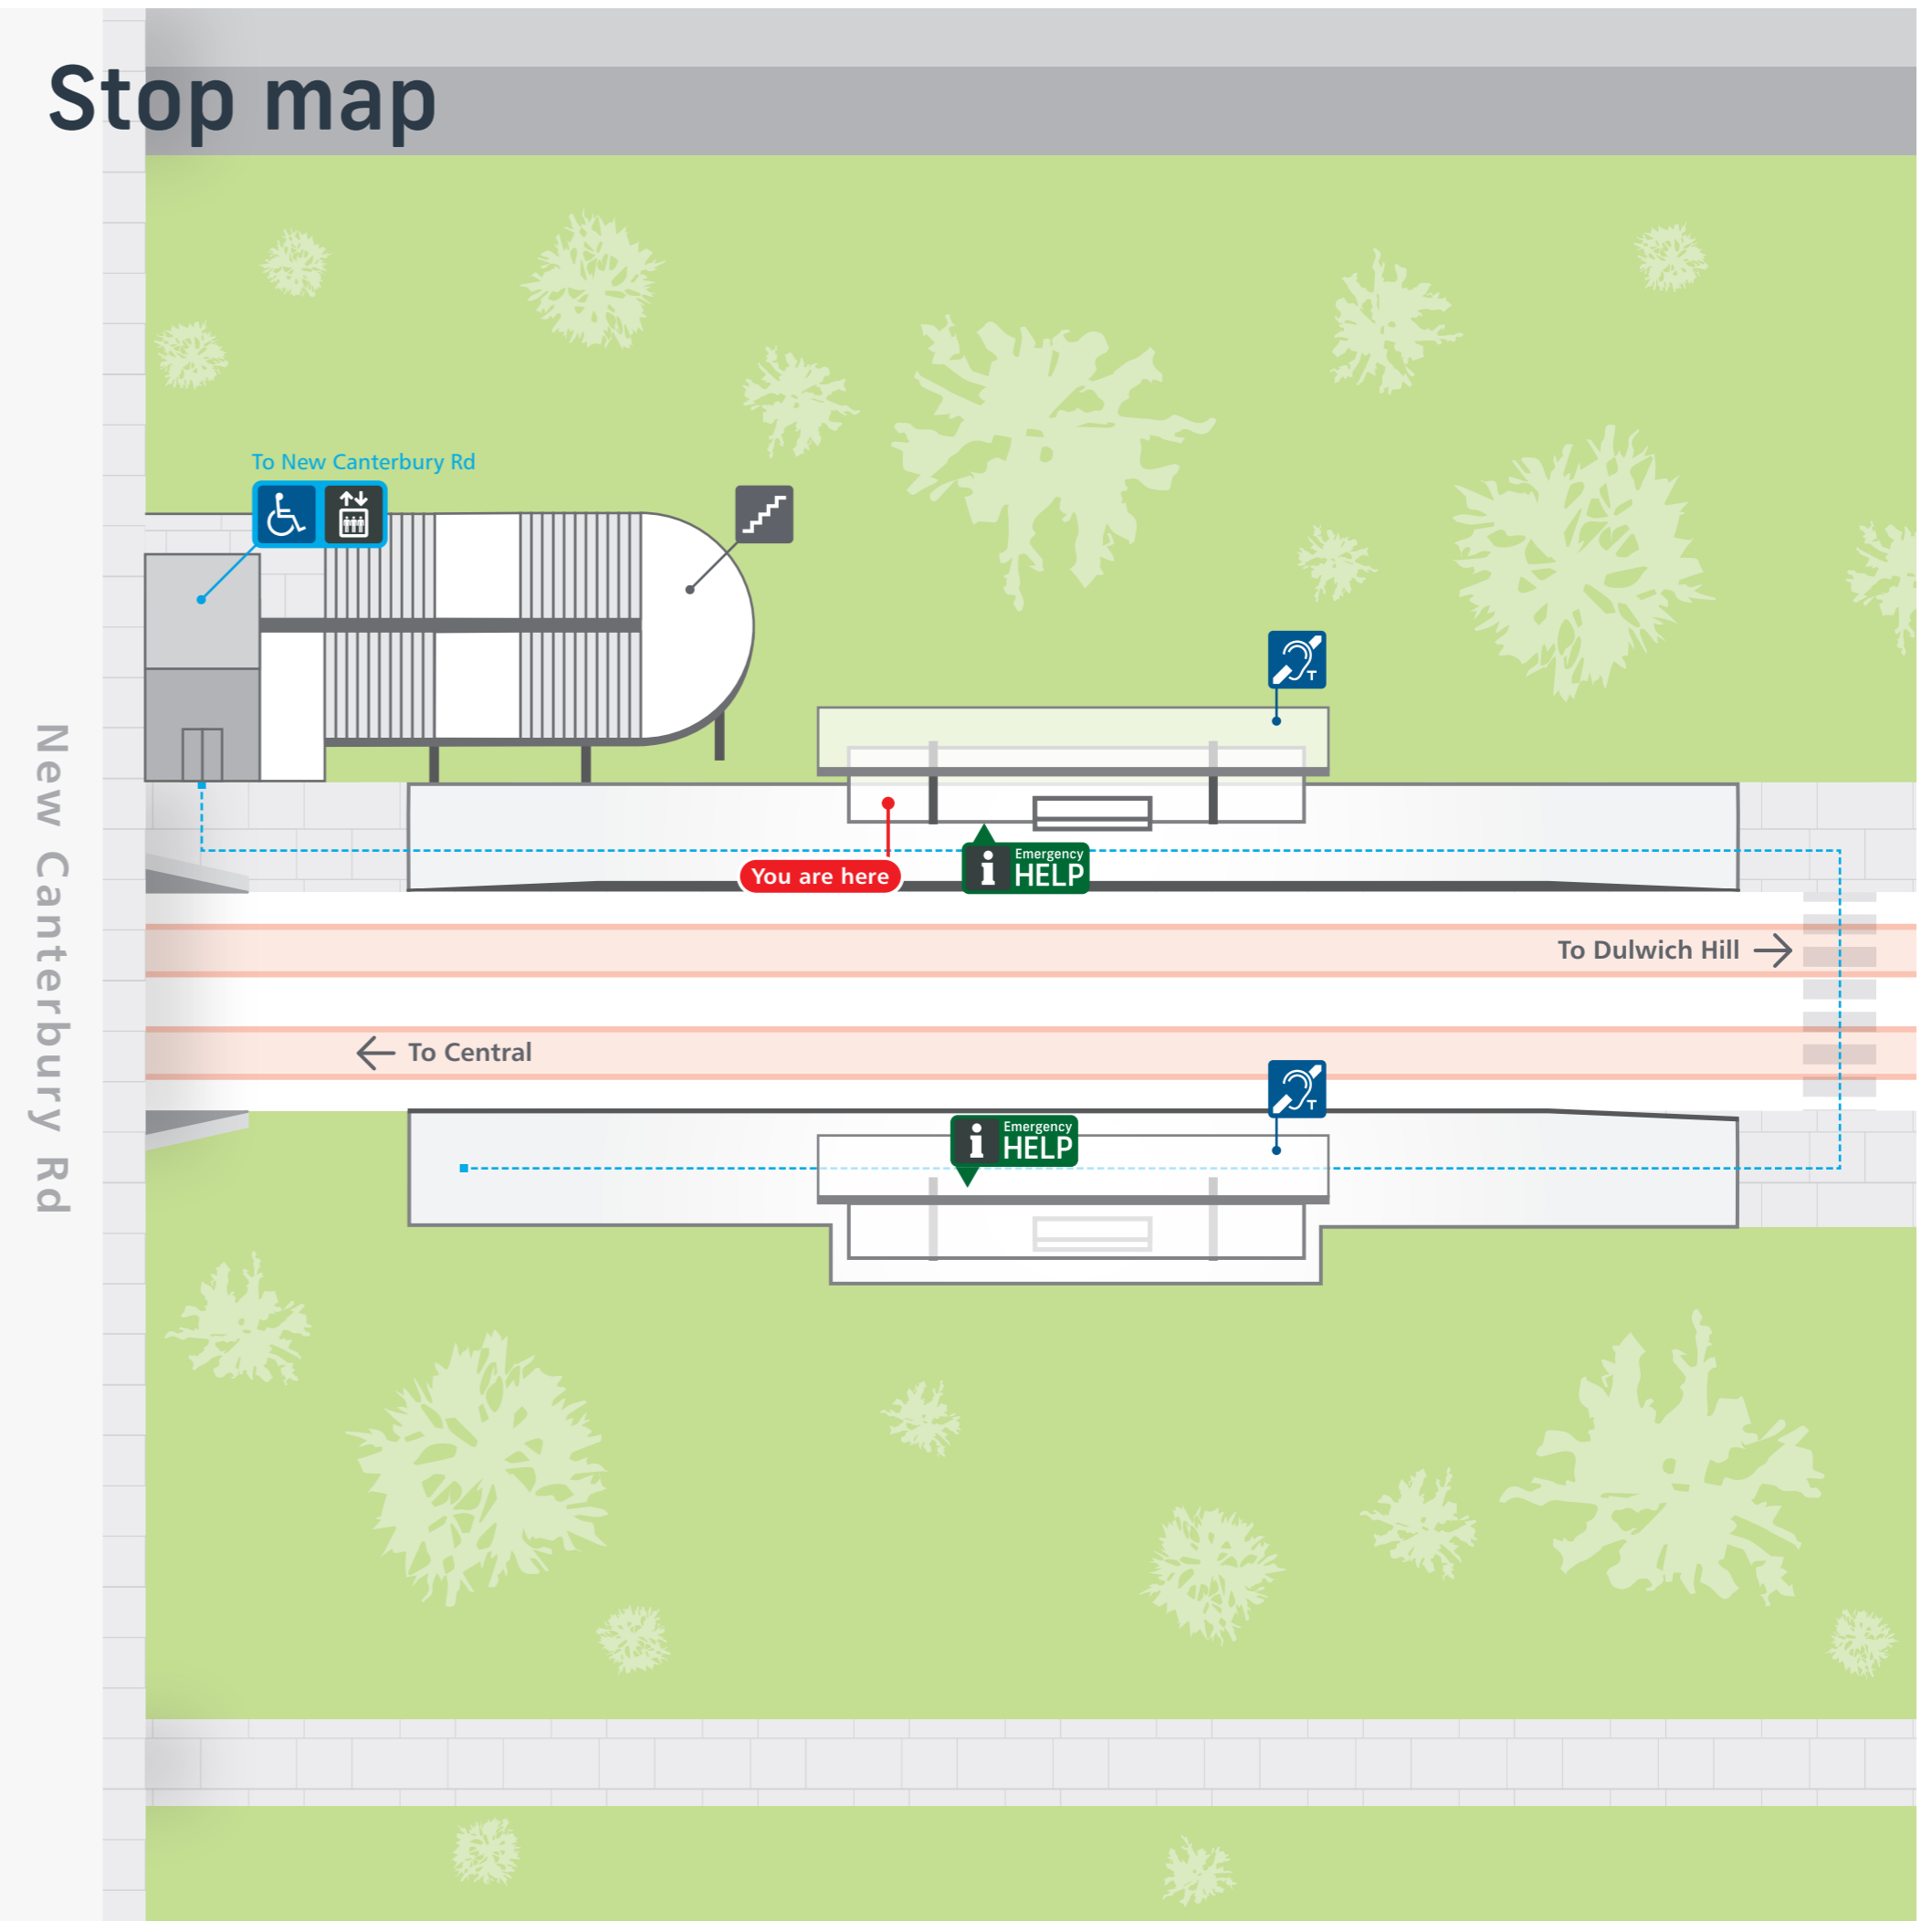

Destinations

1 Arlington Oval

Local area map

Stop map

Sydney light rail network

L Light Rail

Sydney light rail lines

- L1** Dulwich Hill Line
Dulwich Hill
Central
- L2** Randwick Line
Circular Quay
Randwick
- L3** Kingsford Line
Circular Quay
Juniors Kingsford